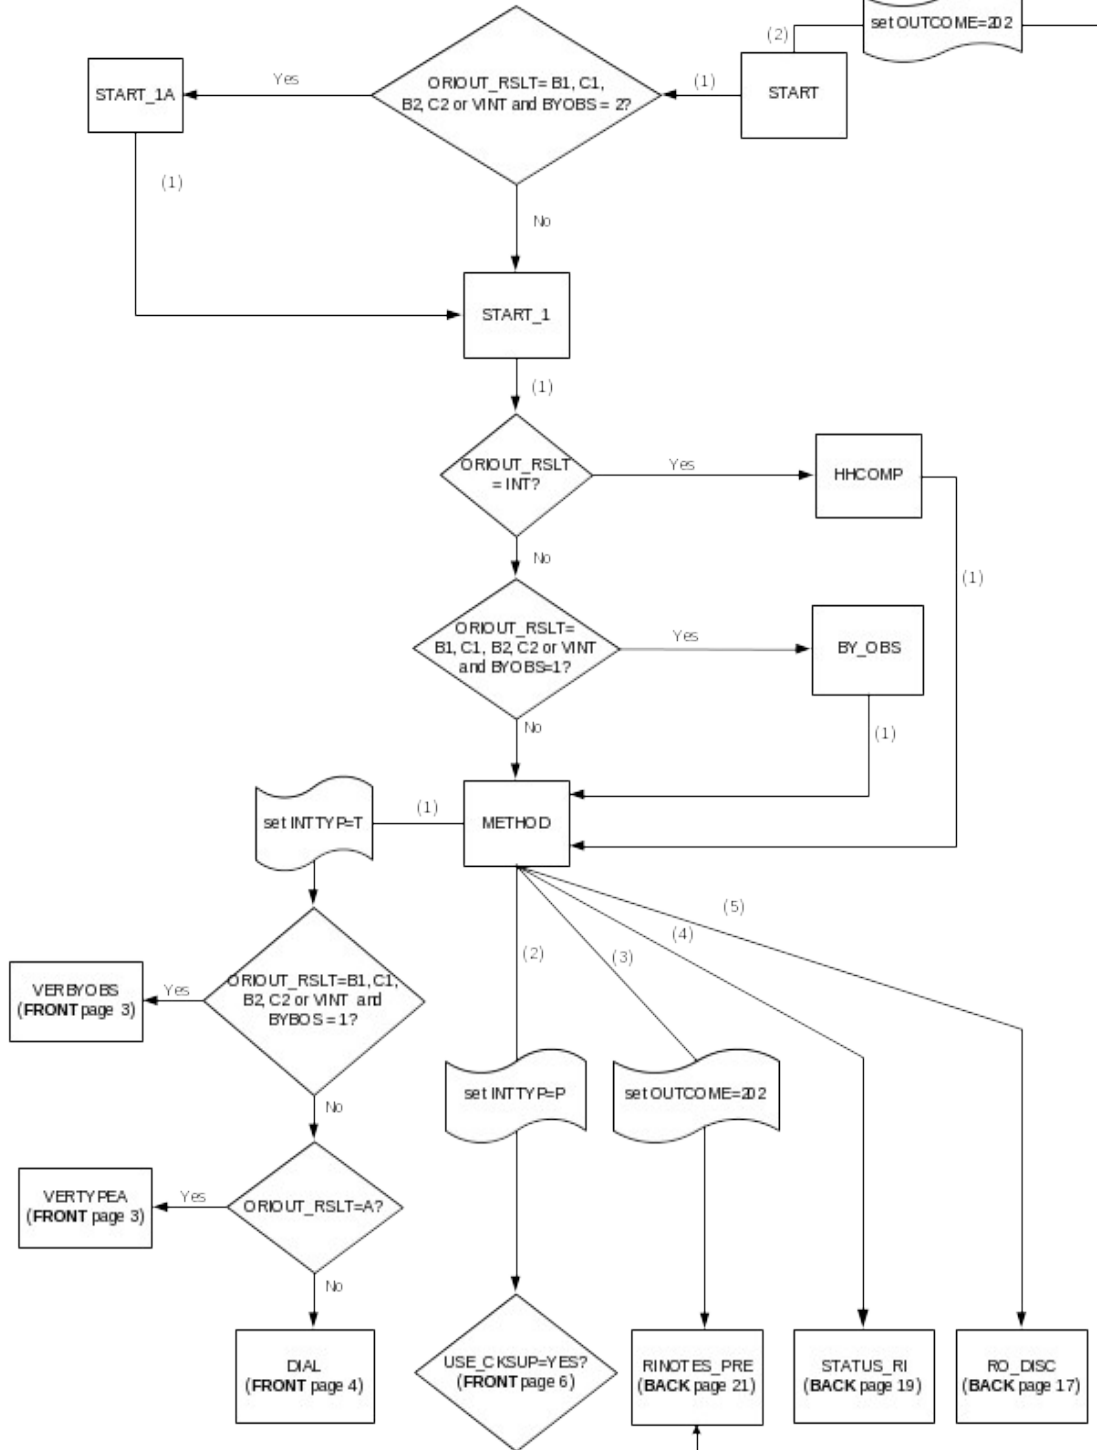

CEQ 2007 Reinterview Instrument Flowcharts

Attachment B
p. 1

Reference Screens

Text Files

CEQ 2006 Reinterview
 Reinterview Instrument Flowcharts -- Front

Attachment B
 Front - p. 2

CEQ 2006 Reinterview Instrument Flowcharts -- Middle

Attachment B
Middle - p. 9

From MIDDLE page 10, 11

Attachment B
Middle - p. 12

CEQ 2006 Reinterview Instrument Flowcharts -- Back

Attachment B
Back - p.14

From FRONT page 3
From BACK page 18, 19

Attachment B
Back - p. 16