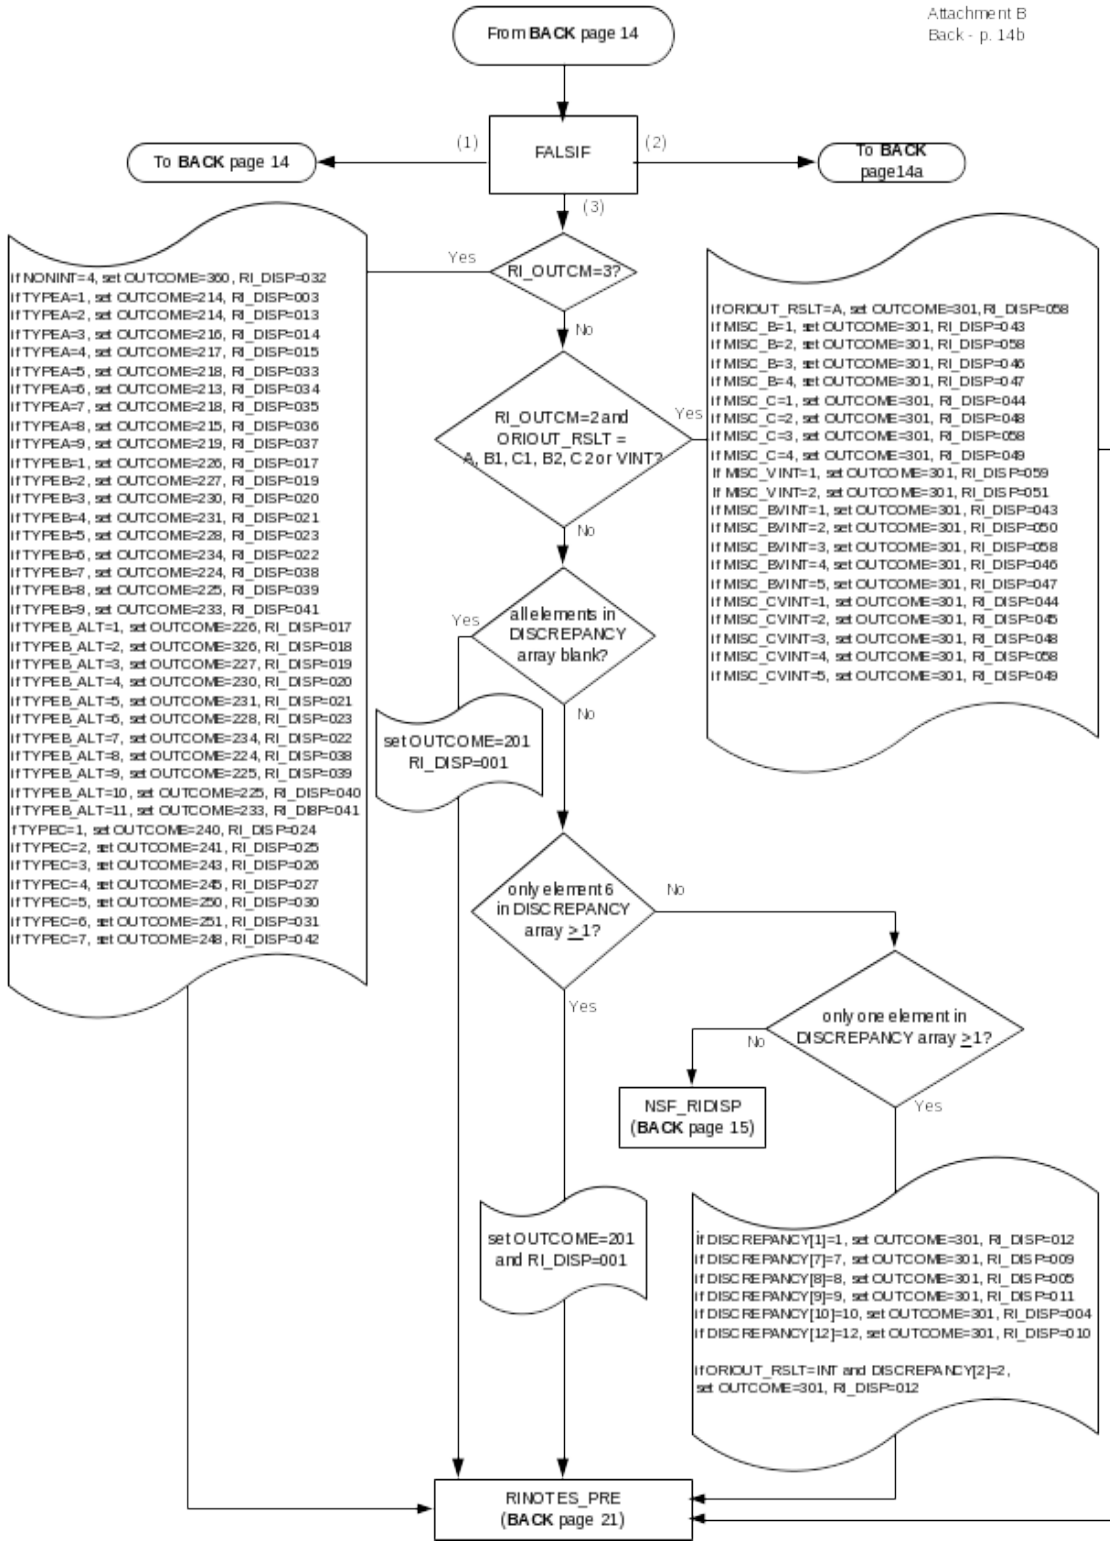

CEQ 2007 Reinterview Instrument Flowcharts

Attachment B
p. 1

Reference Screens

Text Files

CEQ 2006 Reinterview
 Reinterview Instrument Flowcharts -- Front

Attachment B
 Front - p. 2

CEQ 2006 Reinterview Instrument Flowcharts -- Middle

Attachment B
Middle - p. 9

From MIDDLE page 10, 11

Attachment B
Middle - p. 12

CEQ 2006 Reinterview Instrument Flowcharts -- Back

Attachment B
Back - p.14

From FRONT page 3
From BACK page 18, 19

Attachment B
Back - p. 16