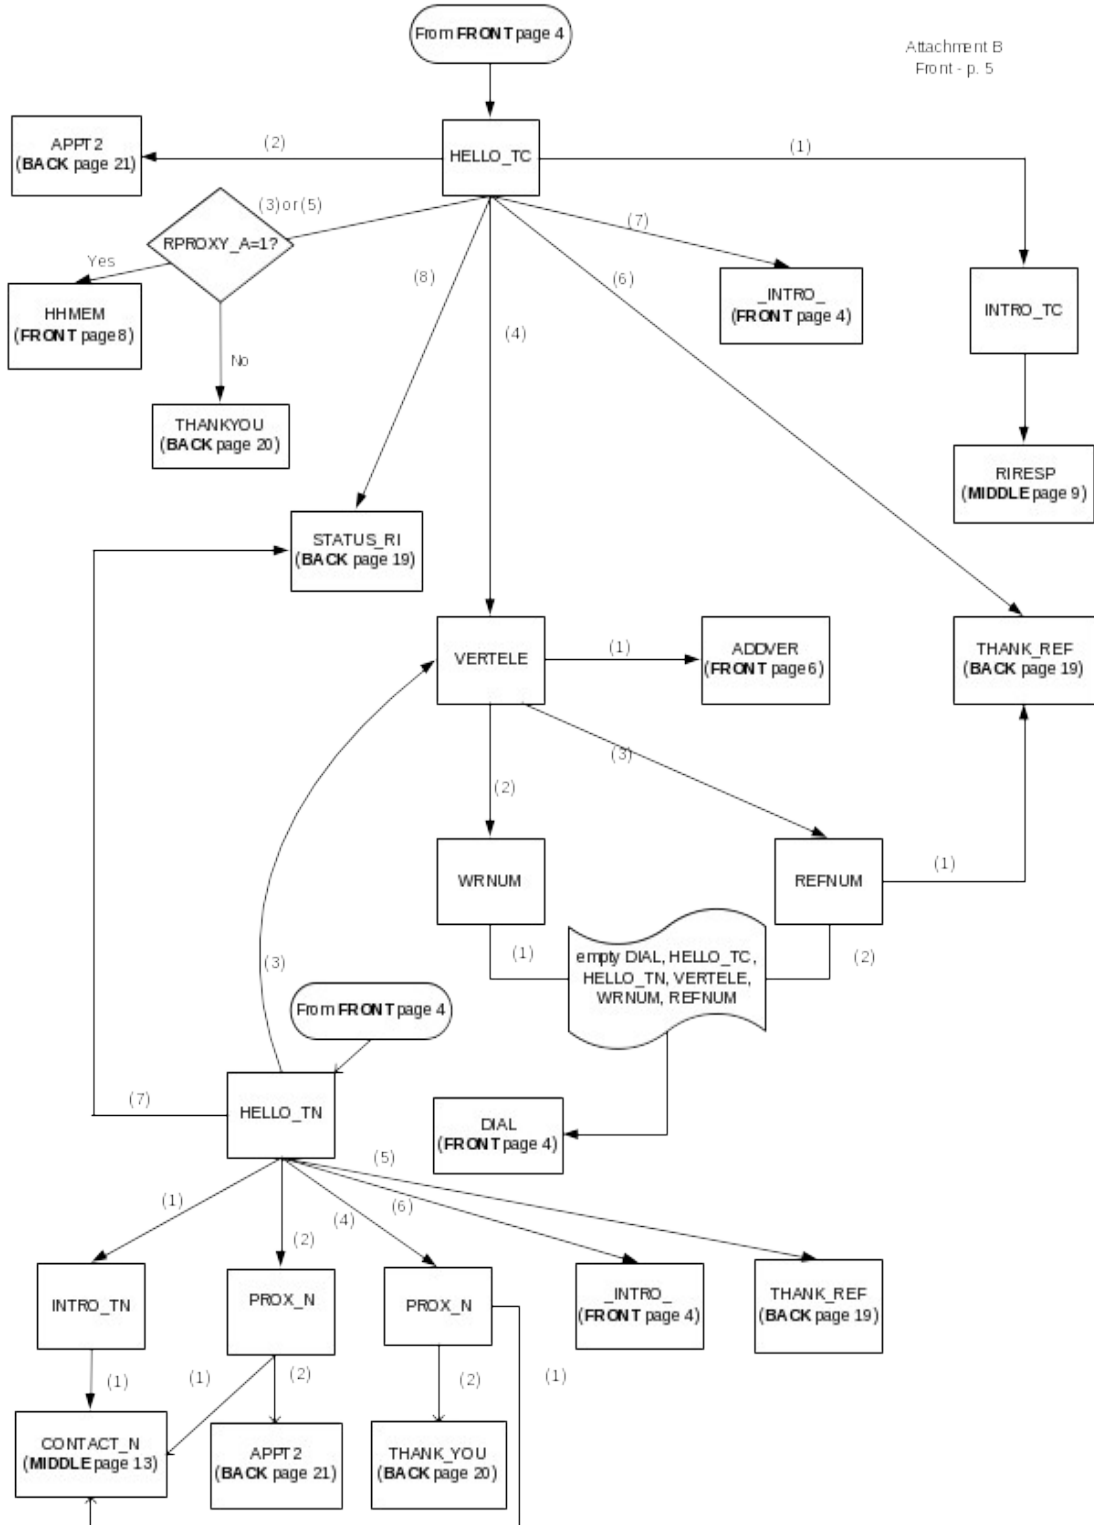

CEQ 2007 Reinterview Instrument Flowcharts

Attachment B
p. 1

Reference Screens

Text Files

CEQ 2006 Reinterview
 Reinterview Instrument Flowcharts -- Front

Attachment B
 Front - p. 2

CEQ 2006 Reinterview Instrument Flowcharts -- Middle

Attachment B
Middle - p. 9

From MIDDLE page 10, 11

Attachment B
Middle - p. 12

CEQ 2006 Reinterview Instrument Flowcharts -- Back

Attachment B
Back - p.14

From FRONT page 3
From BACK page 18, 19

Attachment B
Back - p. 16