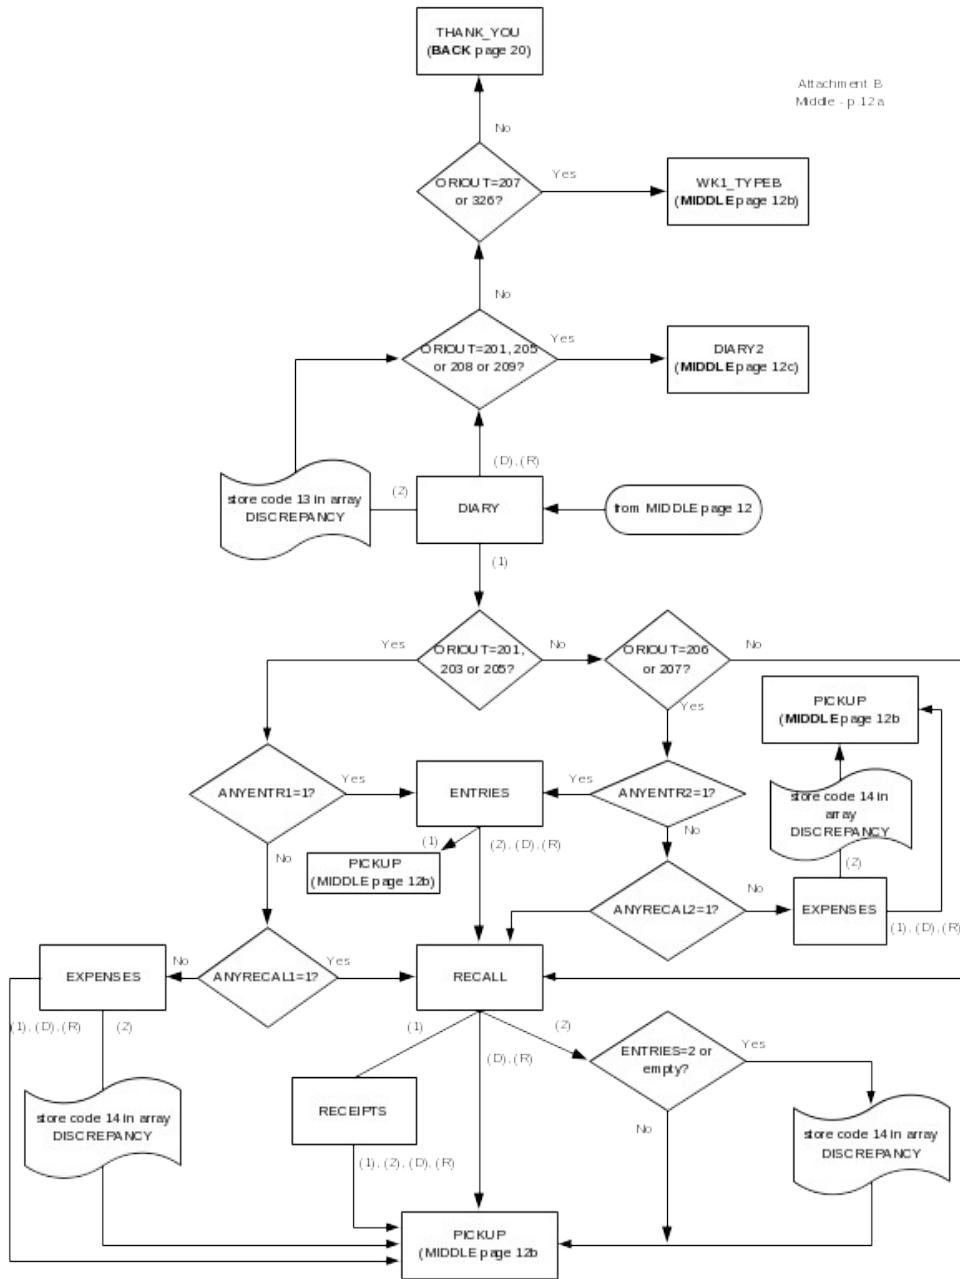

# CED 2000 Sample Redesign Reinterview Blaise Instrument Flowcharts

Attachment B - final  
p. 1

## Reference Screens

## Text Files

CED Reinterview Blaise Instrument Flowcharts -- Front

Attachment B  
Front - p. 2

From MIDDLE page 10

Attachment B  
Middle - p.12

CED Reinterview Blaise Instrument Flowcharts -- Back

Attachment B  
Back - p.14

From FRONT page 3  
From BACK page 18, 19

Attachment B  
Back - p. 16