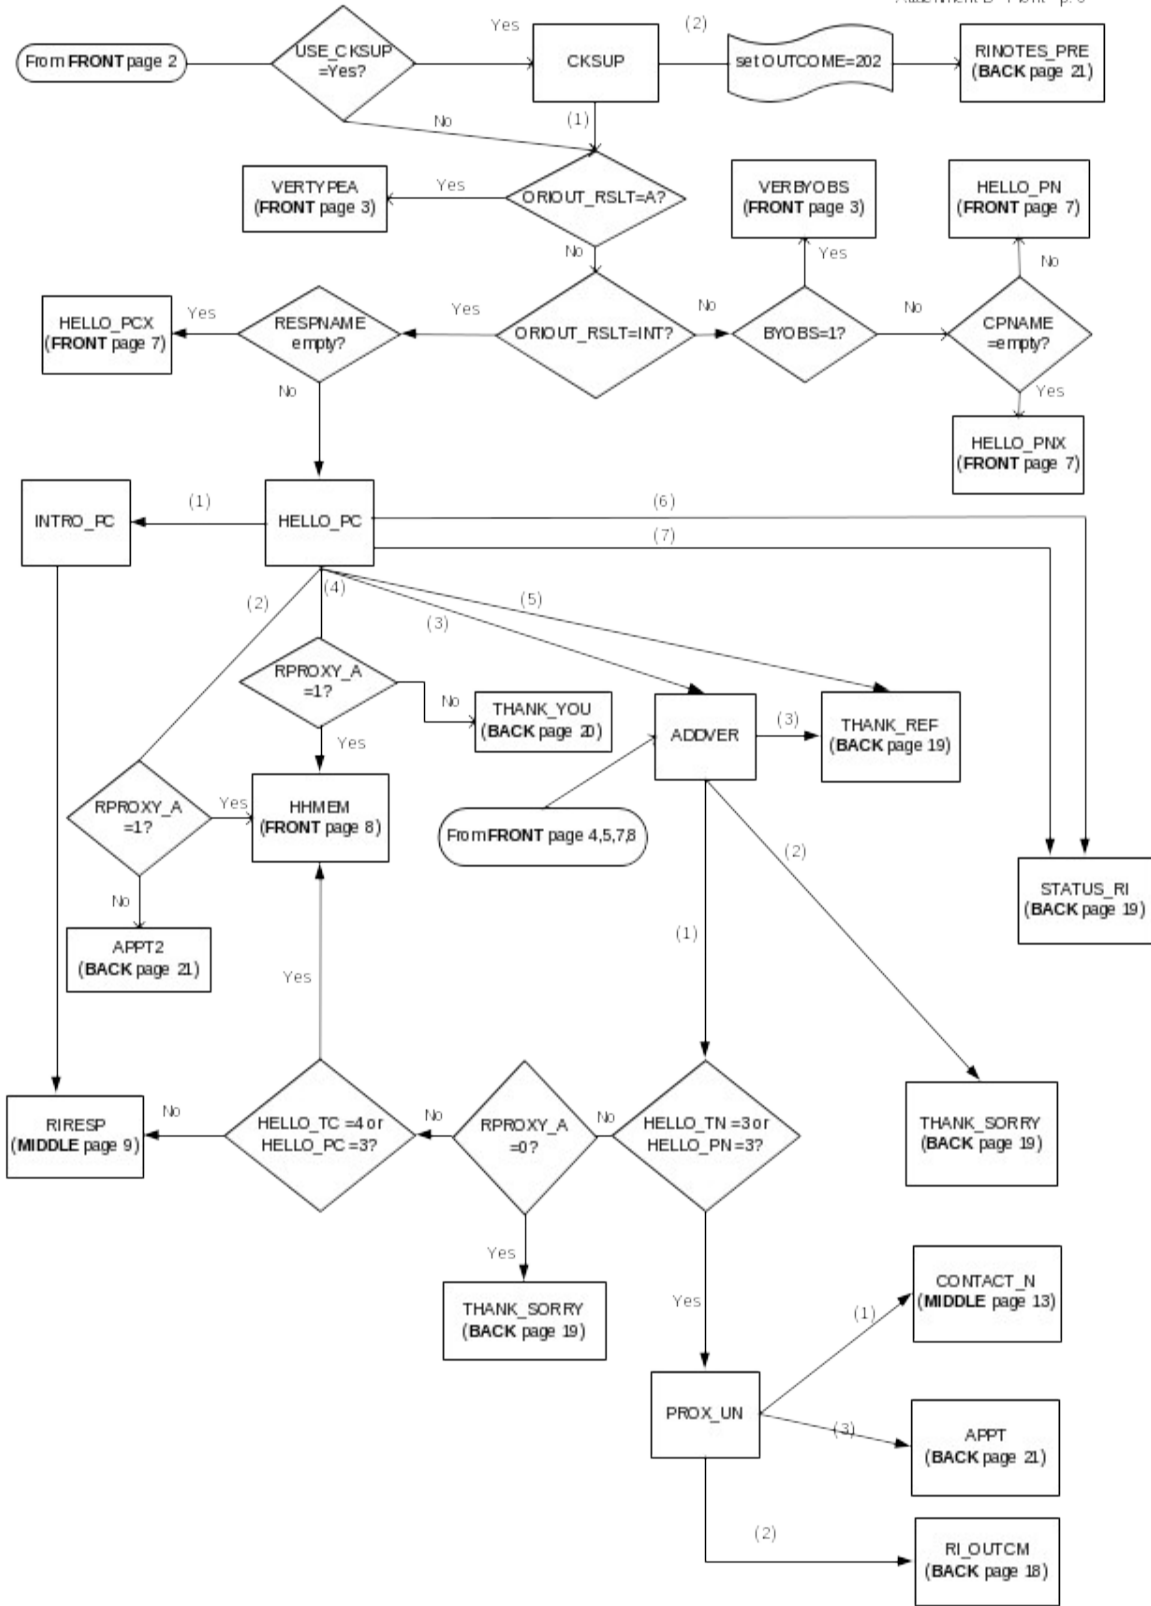

# CED 2000 Sample Redesign Reinterview Blaise Instrument Flowcharts

Attachment B - final  
p. 1

## Reference Screens

## Text Files

CED Reinterview Blaise Instrument Flowcharts -- Front

Attachment B  
Front - p. 2

From MIDDLE page 10

Attachment B  
Middle - p.12

CED Reinterview Blaise Instrument Flowcharts -- Back

Attachment B  
Back - p.14

From FRONT page 3  
From BACK page 18, 19

Attachment B  
Back - p. 16