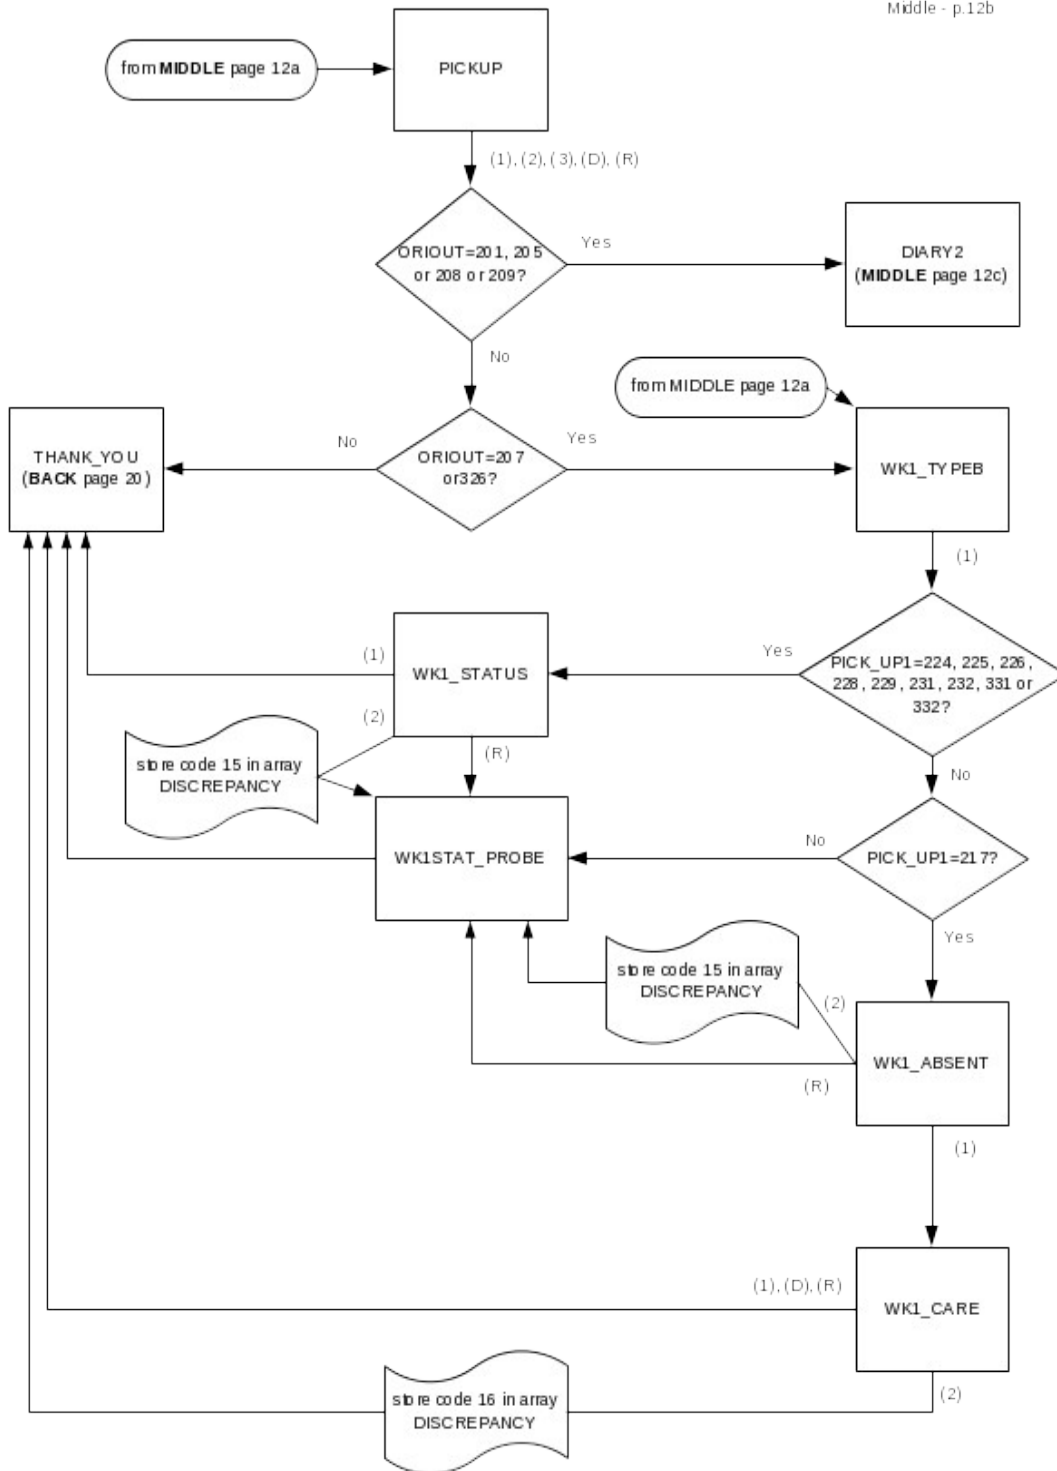

# CED 2000 Sample Redesign Reinterview Blaise Instrument Flowcharts

Attachment B - final  
p. 1

## Reference Screens

## Text Files

CED Reinterview Blaise Instrument Flowcharts -- Front

Attachment B  
Front - p. 2

From MIDDLE page 10

Attachment B  
Middle - p.12

CED Reinterview Blaise Instrument Flowcharts -- Back

Attachment B  
Back - p.14

From FRONT page 3  
From BACK page 18, 19

Attachment B  
Back - p. 16