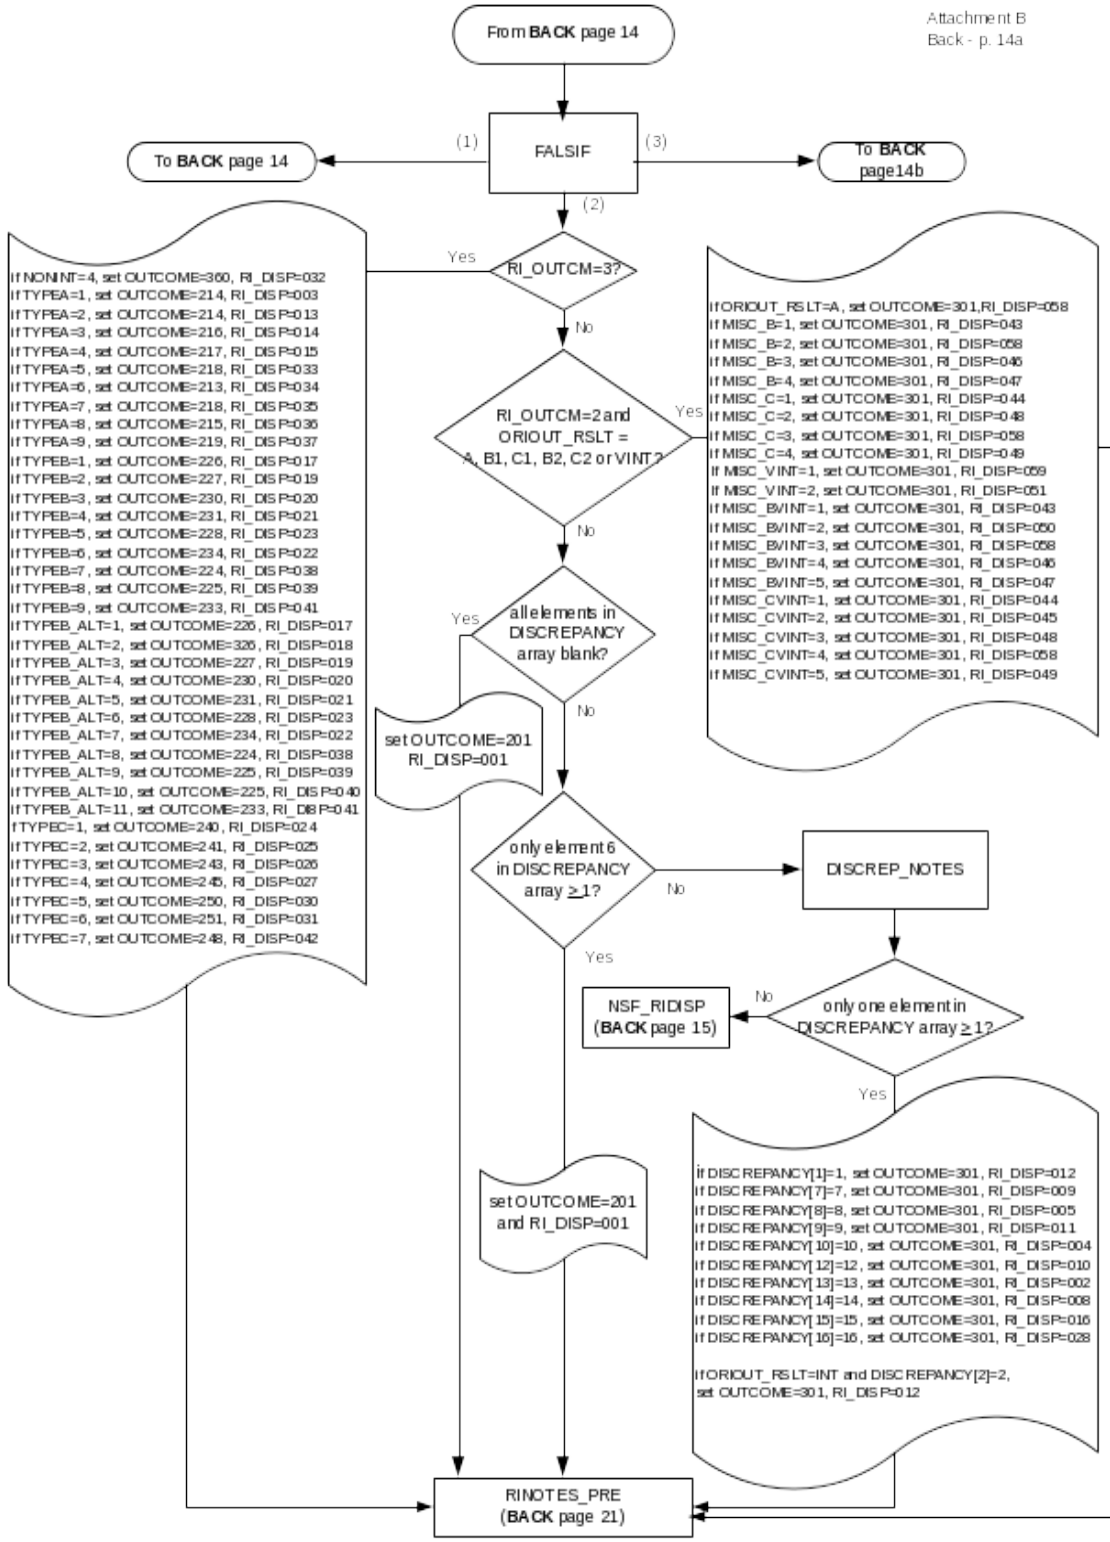

# CED 2000 Sample Redesign Reinterview Blaise Instrument Flowcharts

Attachment B - final  
p. 1

## Reference Screens

## Text Files

CED Reinterview Blaise Instrument Flowcharts -- Front

Attachment B  
Front - p. 2

From MIDDLE page 10

Attachment B  
Middle - p.12

CED Reinterview Blaise Instrument Flowcharts -- Back

Attachment B  
Back - p.14