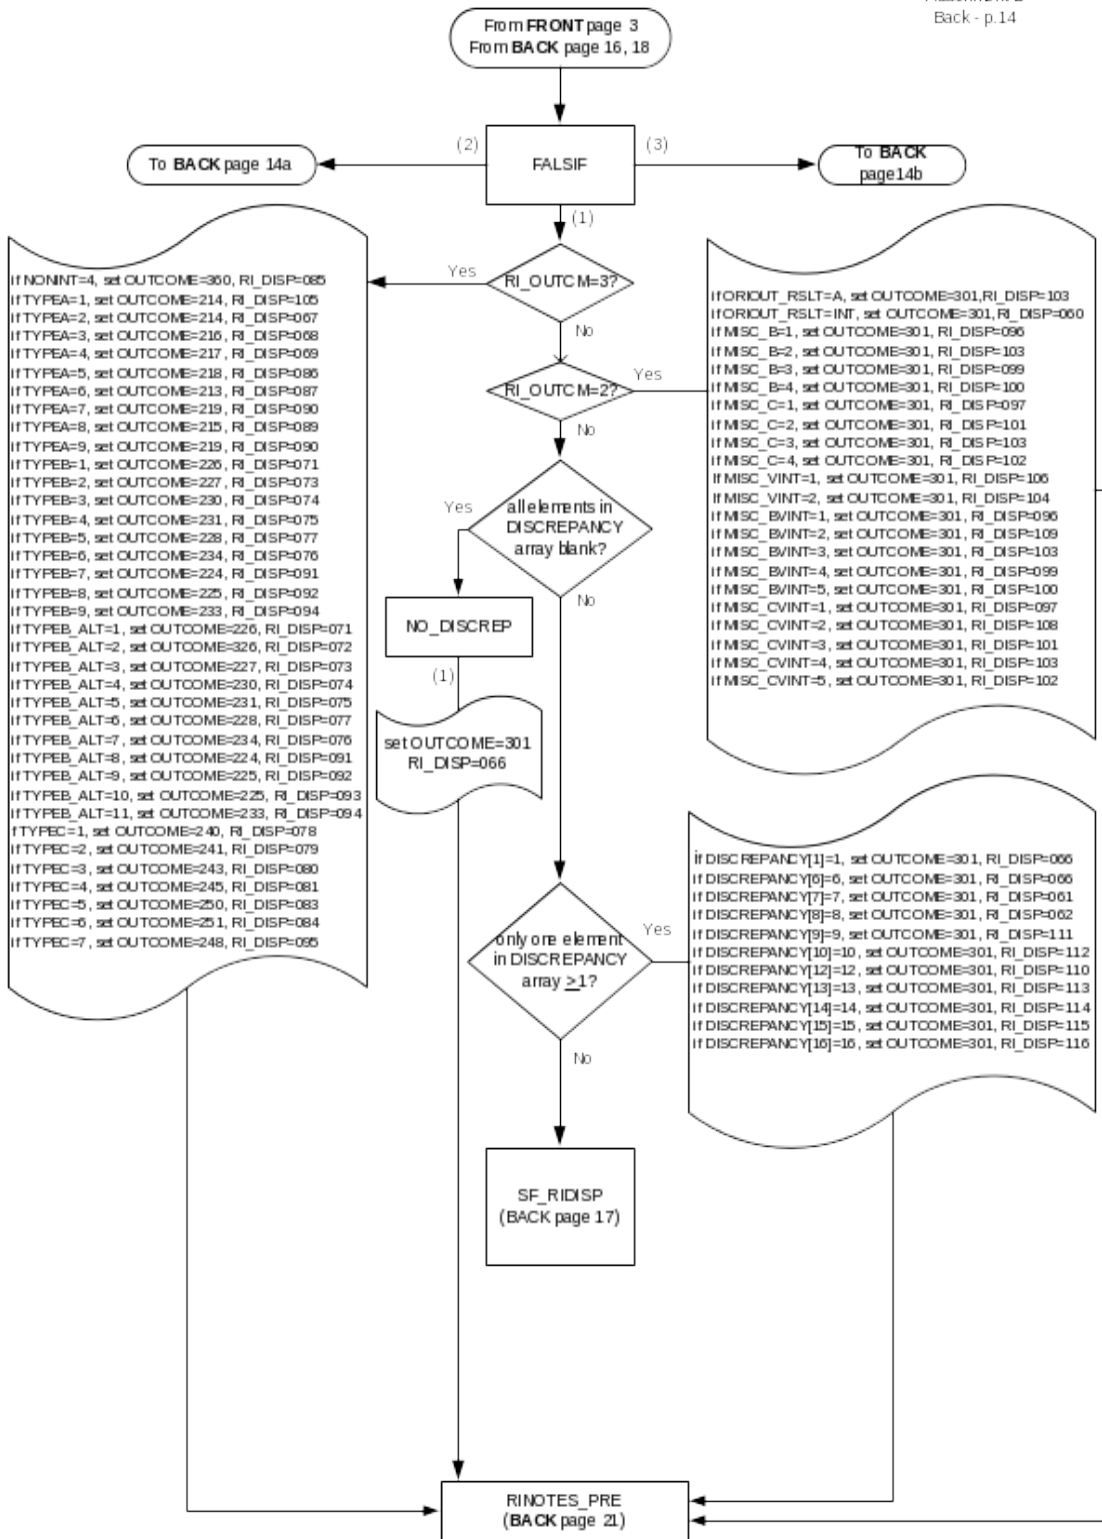

# CED 2000 Sample Redesign Reinterview Blaise Instrument Flowcharts

Attachment B - final  
p. 1

## Reference Screens

## Text Files

CED Reinterview Blaise Instrument Flowcharts -- Front

Attachment B  
Front - p. 2

From MIDDLE page 10

Attachment B  
Middle - p.12

CED Reinterview Blaise Instrument Flowcharts -- Back

Attachment B  
Back - p.14