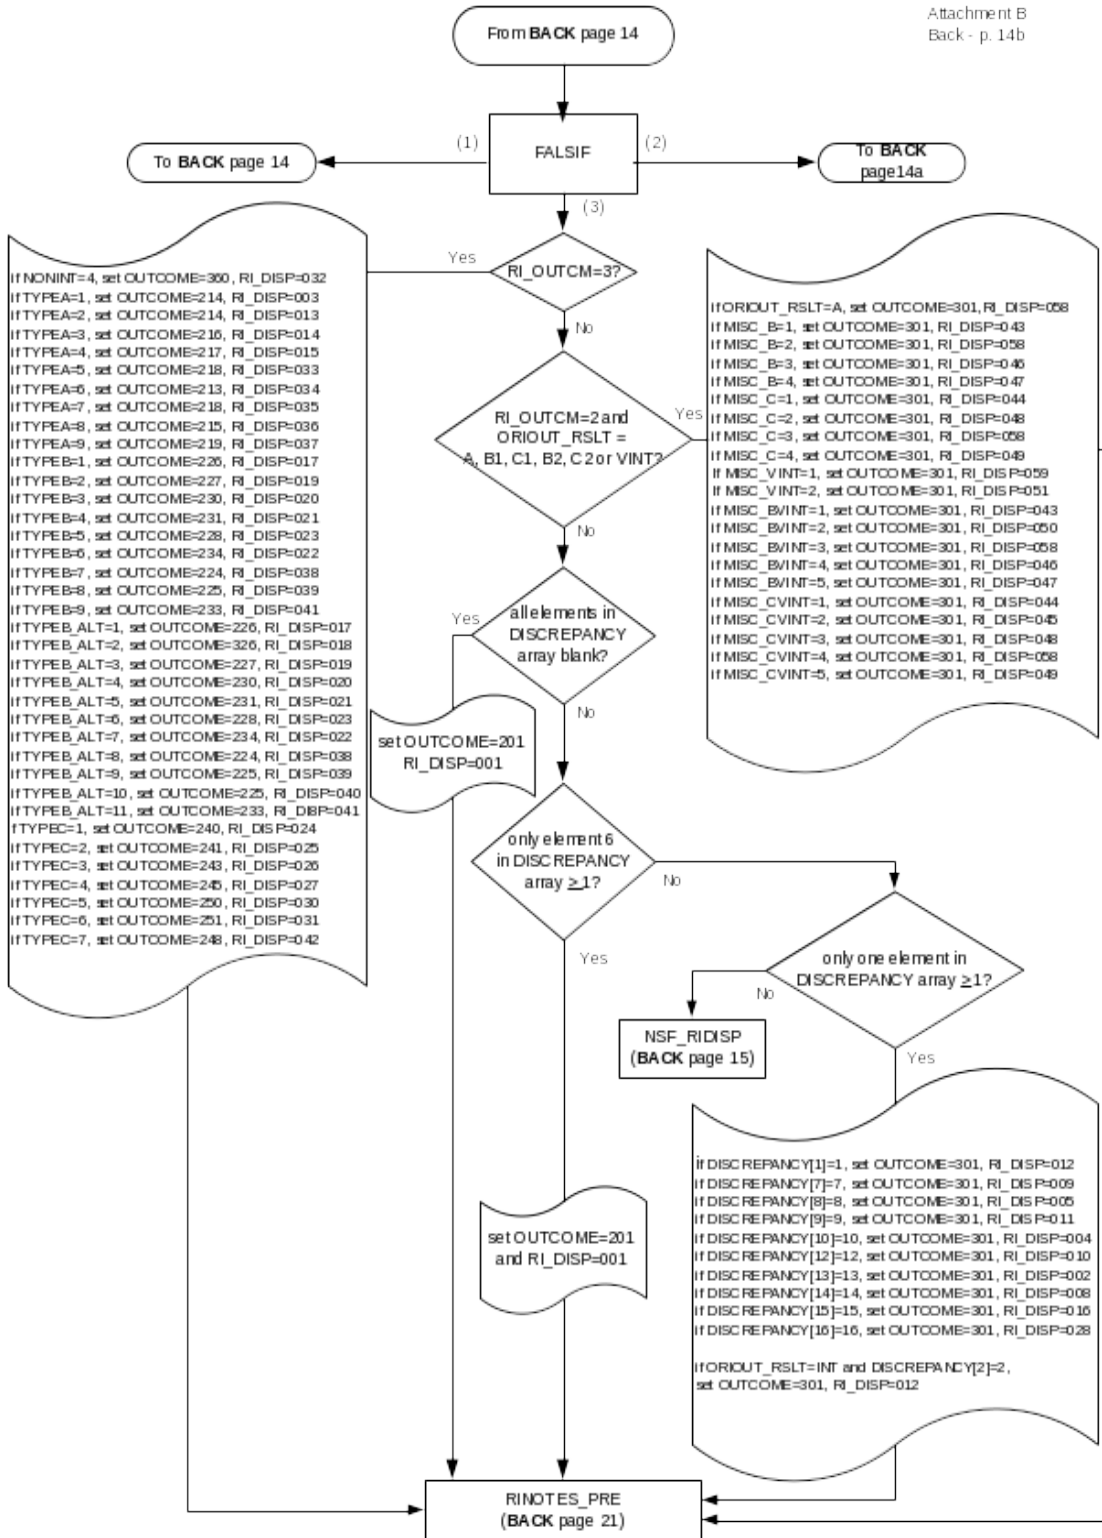

# CED 2000 Sample Redesign Reinterview Blaise Instrument Flowcharts

Attachment B - final  
p. 1

## Reference Screens

## Text Files

CED Reinterview Blaise Instrument Flowcharts -- Front

Attachment B  
Front - p. 2

From MIDDLE page 10

Attachment B  
Middle - p.12

CED Reinterview Blaise Instrument Flowcharts -- Back

Attachment B  
Back - p.14