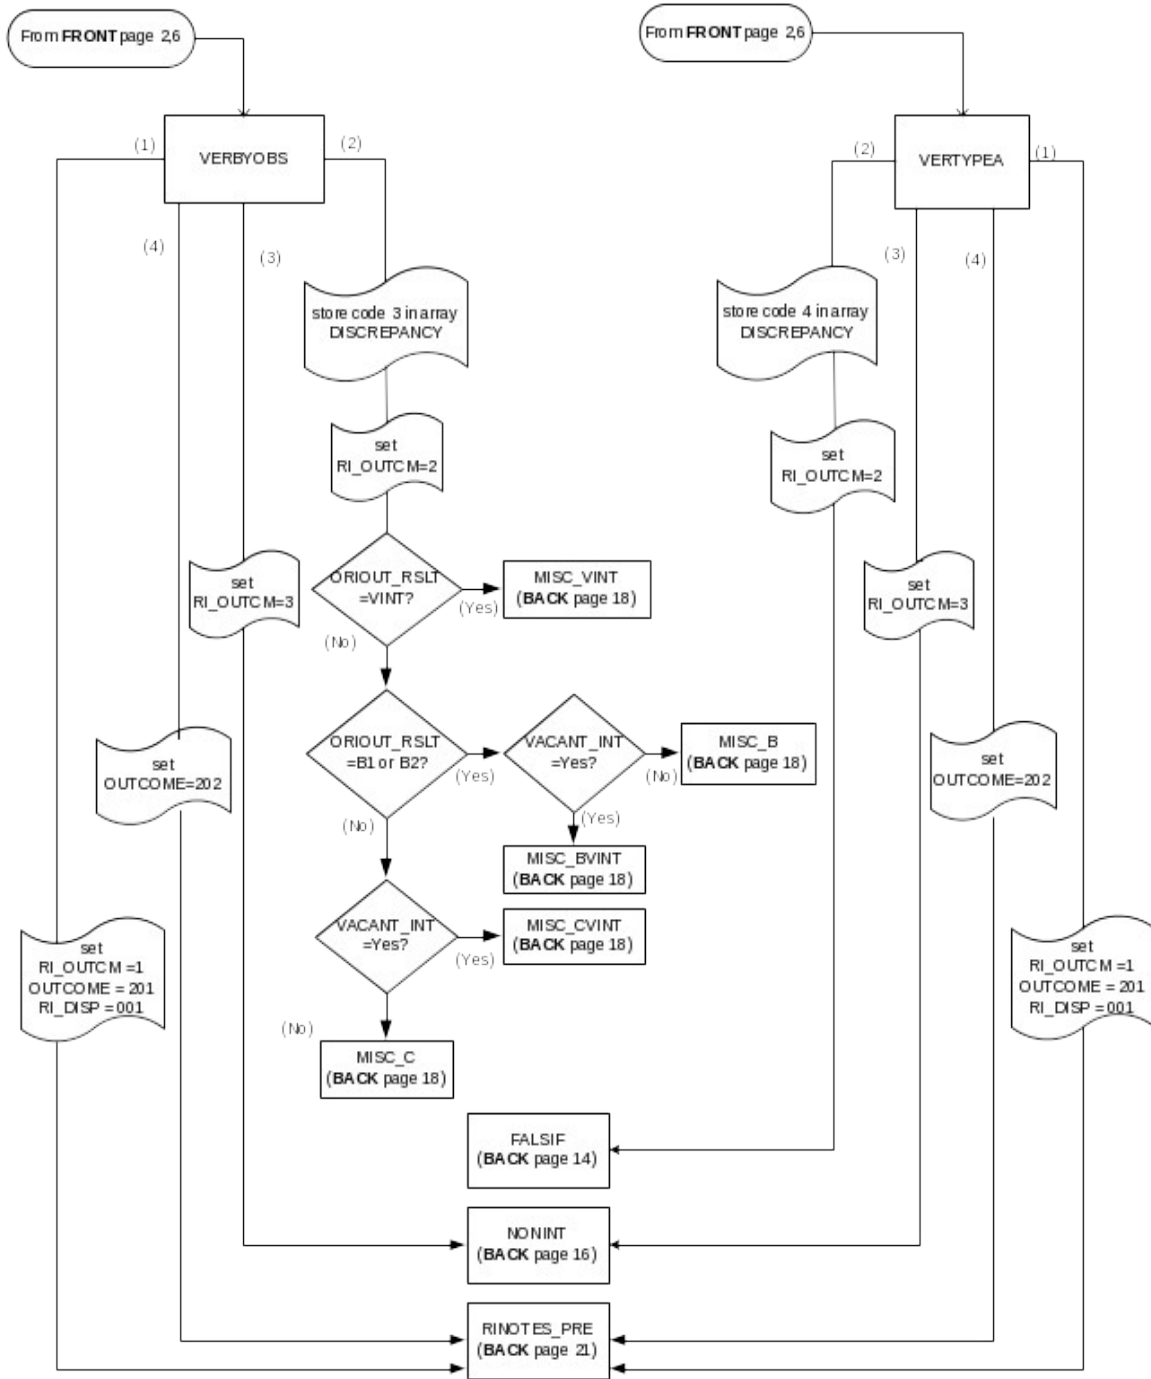

# CED 2000 Sample Redesign Reinterview Blaise Instrument Flowcharts

Attachment B - final  
p. 1

## Reference Screens

## Text Files

CED Reinterview Blaise Instrument Flowcharts -- Front

Attachment B  
Front - p. 2

From MIDDLE page 10

Attachment B  
Middle - p.12

CED Reinterview Blaise Instrument Flowcharts -- Back

Attachment B  
Back - p.14