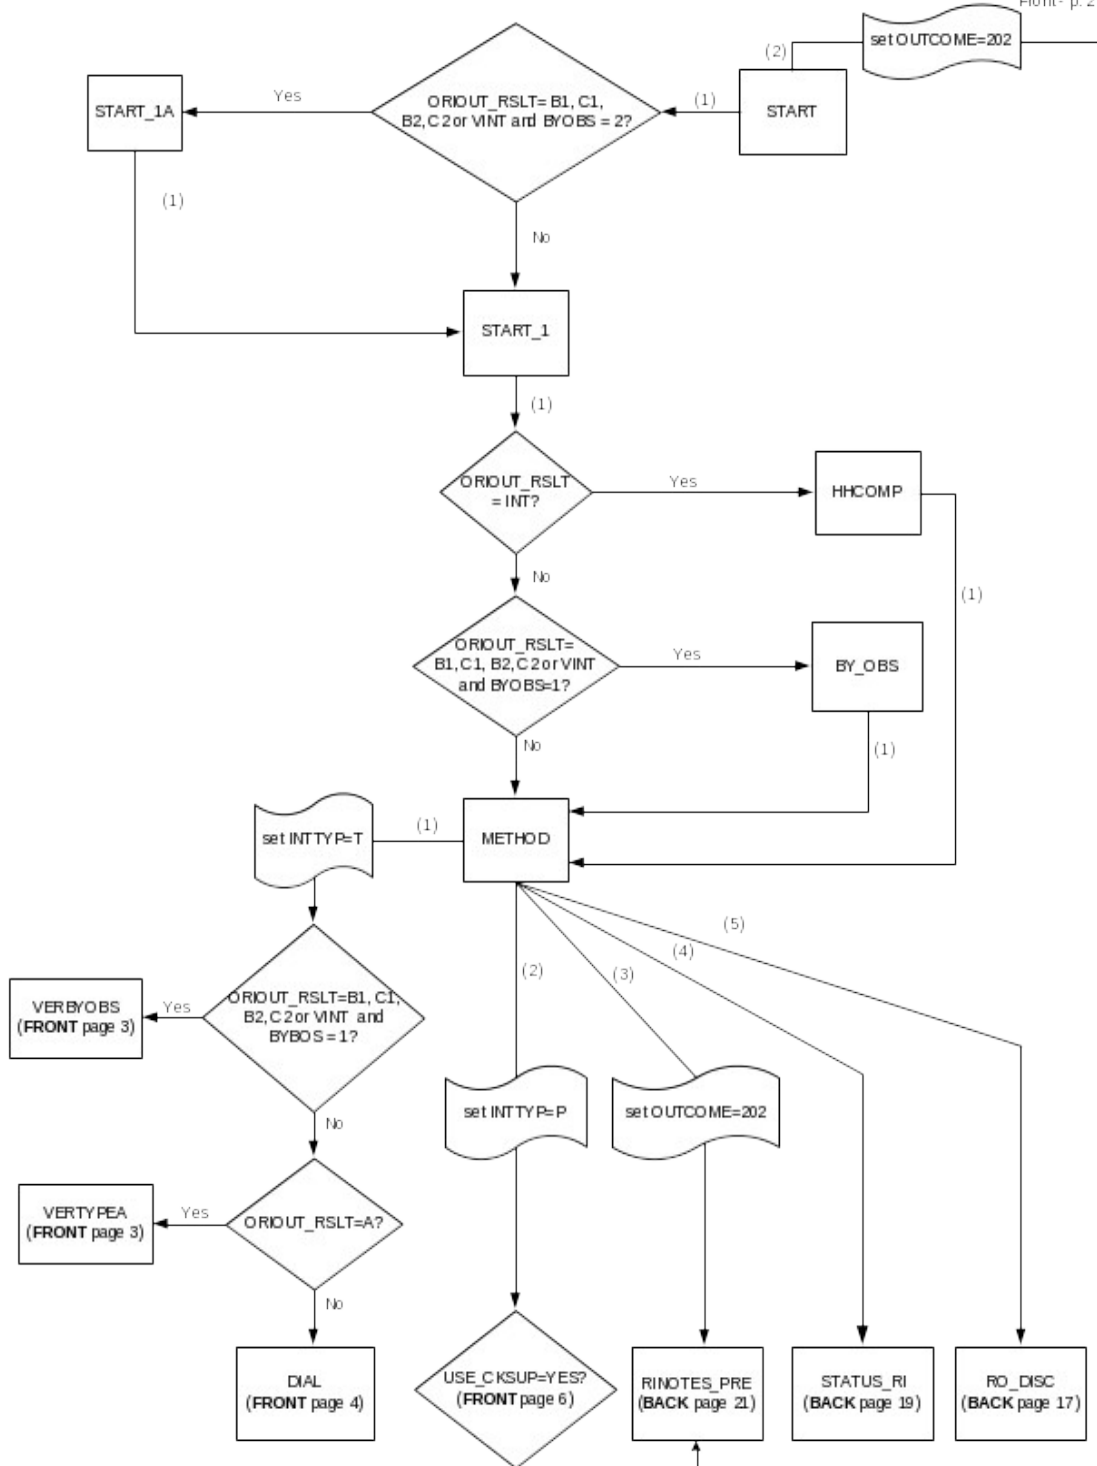

# CED 2000 Sample Redesign Reinterview Blaise Instrument Flowcharts

Attachment B - final  
p. 1

## Reference Screens

## Text Files

CED Reinterview Blaise Instrument Flowcharts -- Front

Attachment B  
Front - p. 2

From MIDDLE page 10

Attachment B  
Middle - p.12

CED Reinterview Blaise Instrument Flowcharts -- Back

Attachment B  
Back - p.14