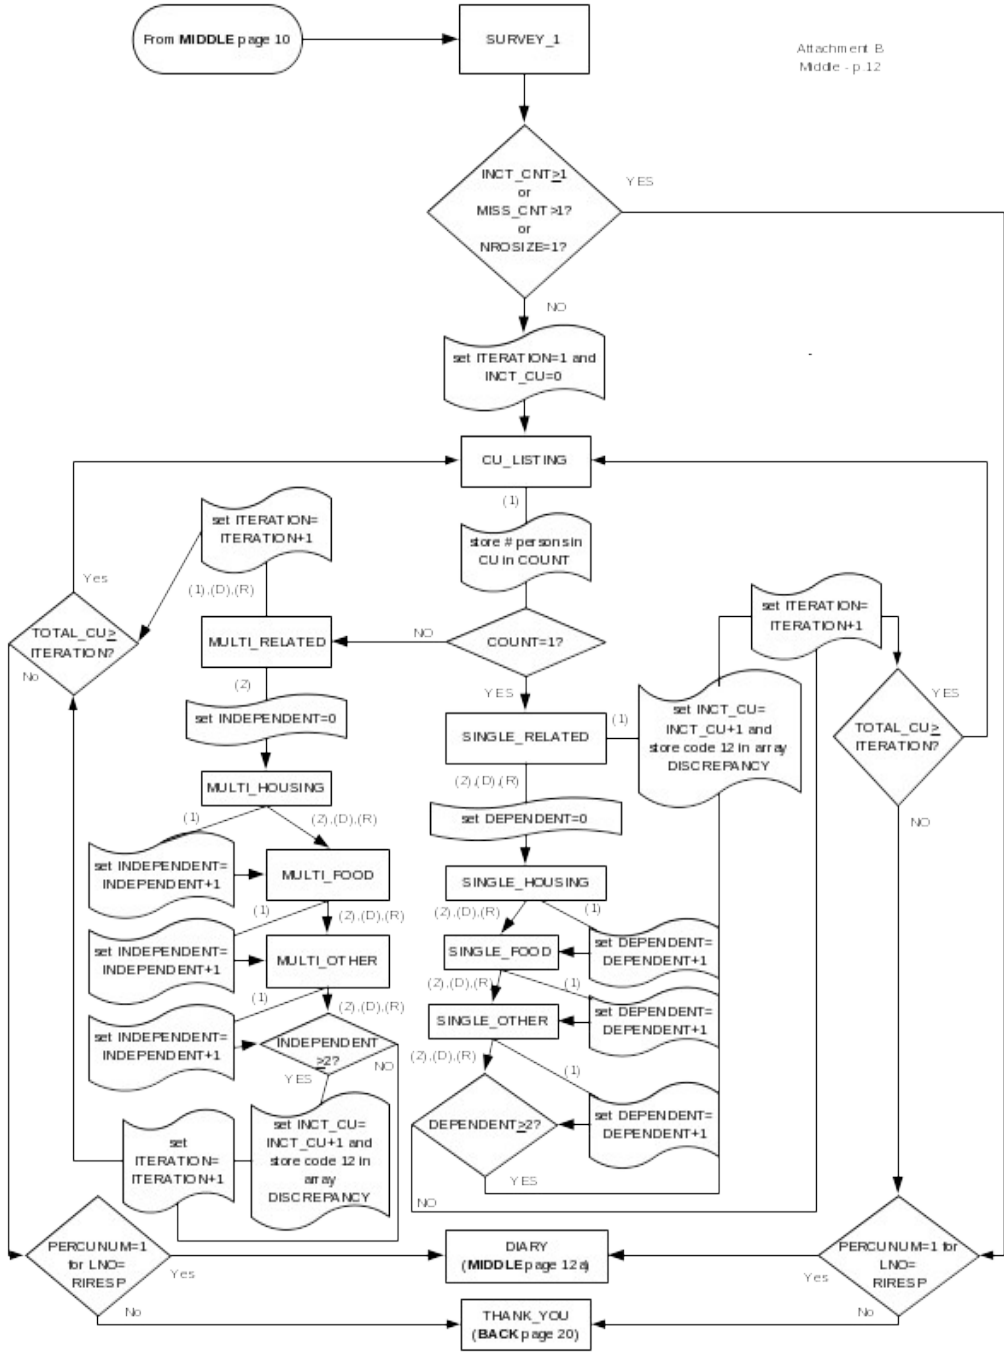

# CED 2000 Sample Redesign Reinterview Blaise Instrument Flowcharts

Attachment B - final  
p. 1

## Reference Screens

## Text Files

CED Reinterview Blaise Instrument Flowcharts -- Front

Attachment B  
Front - p. 2

From MIDDLE page 10

Attachment B  
Middle - p.12

CED Reinterview Blaise Instrument Flowcharts -- Back

Attachment B  
Back - p.14

From FRONT page 3  
From BACK page 18, 19

Attachment B  
Back - p. 16