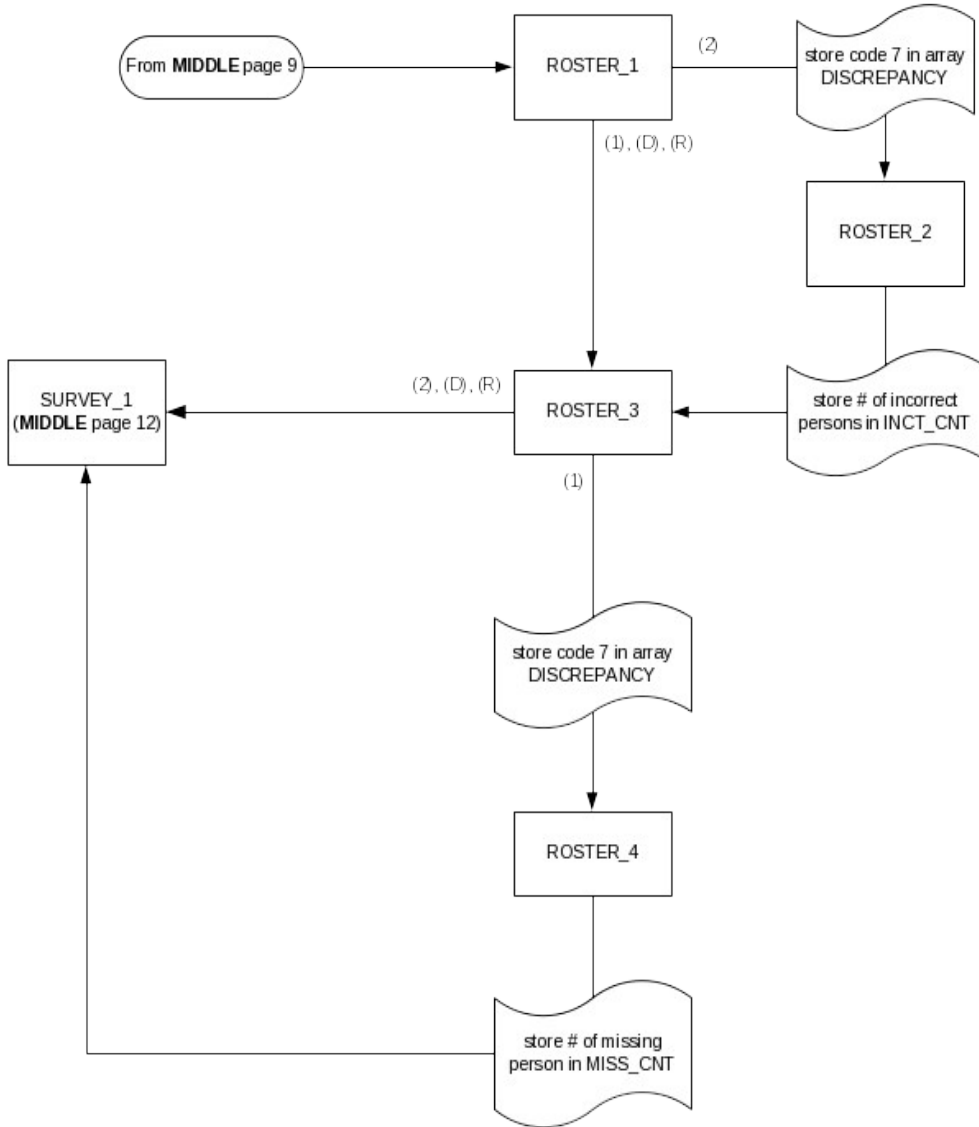

# CED 2000 Sample Redesign Reinterview Blaise Instrument Flowcharts

Attachment B - final  
p. 1

## Reference Screens

## Text Files

CED Reinterview Blaise Instrument Flowcharts -- Front

Attachment B  
Front - p. 2

From MIDDLE page 10

Attachment B  
Middle - p.12

CED Reinterview Blaise Instrument Flowcharts -- Back

Attachment B  
Back - p.14

From FRONT page 3  
From BACK page 18, 19

Attachment B  
Back - p. 16