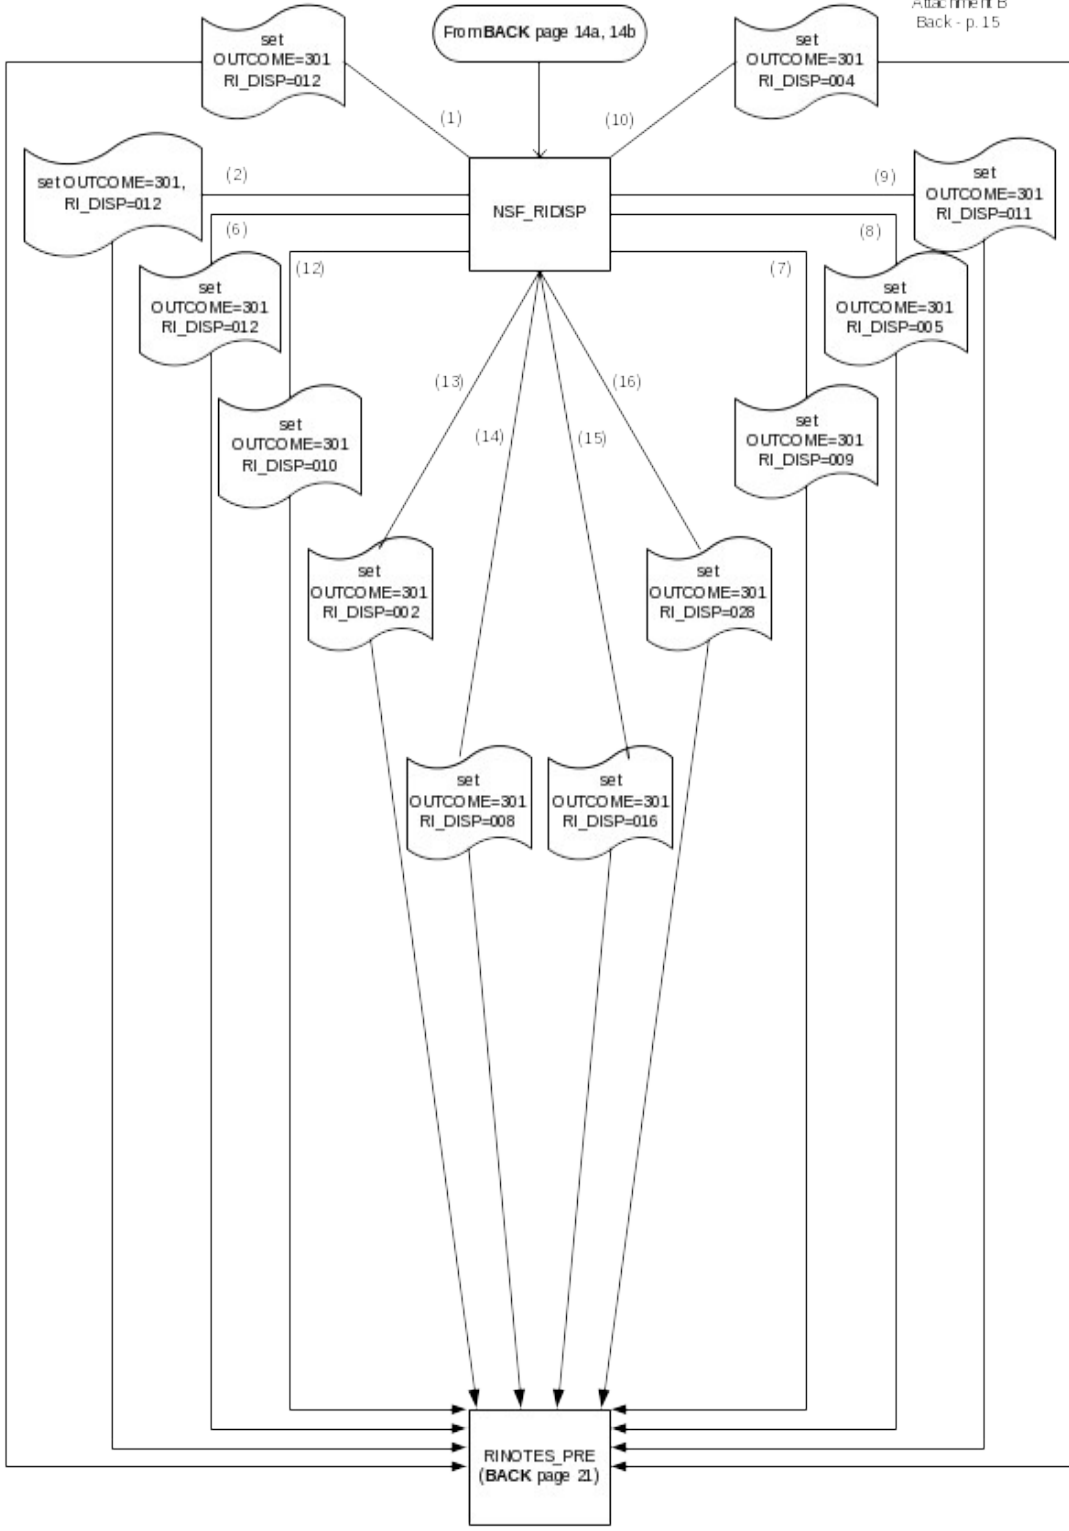

# CED 2000 Sample Redesign Reinterview Blaise Instrument Flowcharts

Attachment B - final  
p. 1

## Reference Screens

## Text Files

CED Reinterview Blaise Instrument Flowcharts -- Front

Attachment B  
Front - p. 2

From MIDDLE page 10

Attachment B  
Middle - p.12

CED Reinterview Blaise Instrument Flowcharts -- Back

Attachment B  
Back - p.14