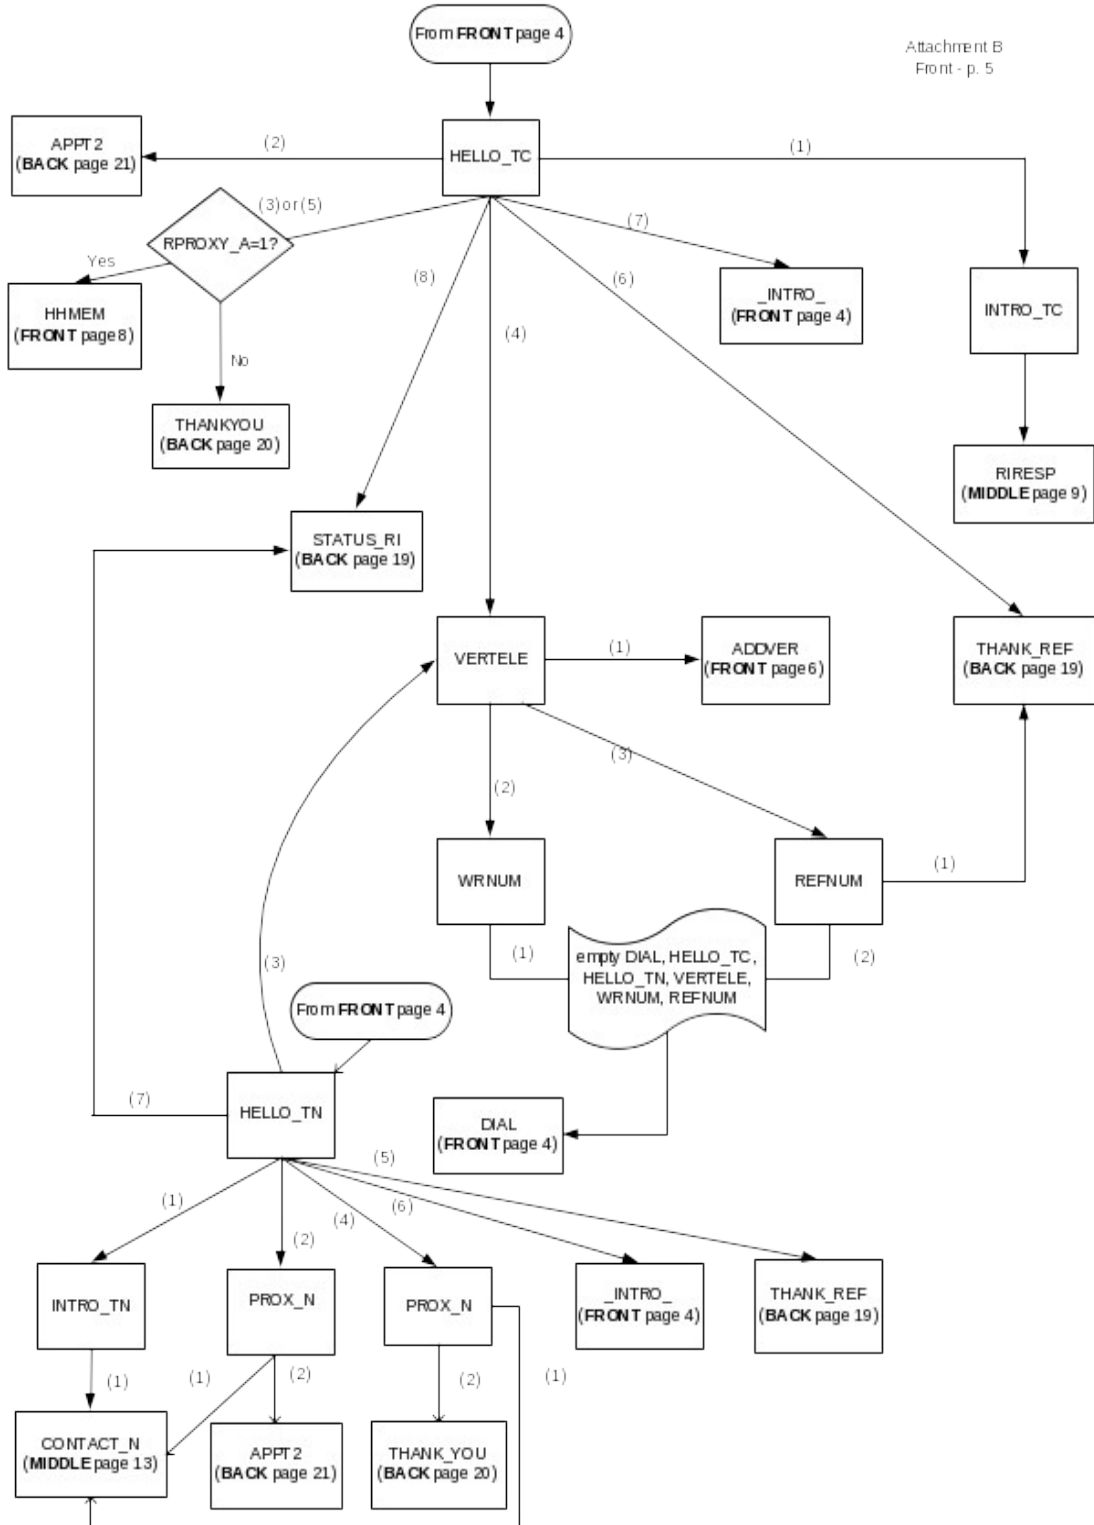

# CED 2000 Sample Redesign Reinterview Blaise Instrument Flowcharts

Attachment B - final  
p. 1

## Reference Screens

## Text Files

CED Reinterview Blaise Instrument Flowcharts -- Front

Attachment B  
Front - p. 2

From MIDDLE page 10

Attachment B  
Middle - p.12

CED Reinterview Blaise Instrument Flowcharts -- Back

Attachment B  
Back - p.14

From FRONT page 3  
From BACK page 18, 19

Attachment B  
Back - p. 16