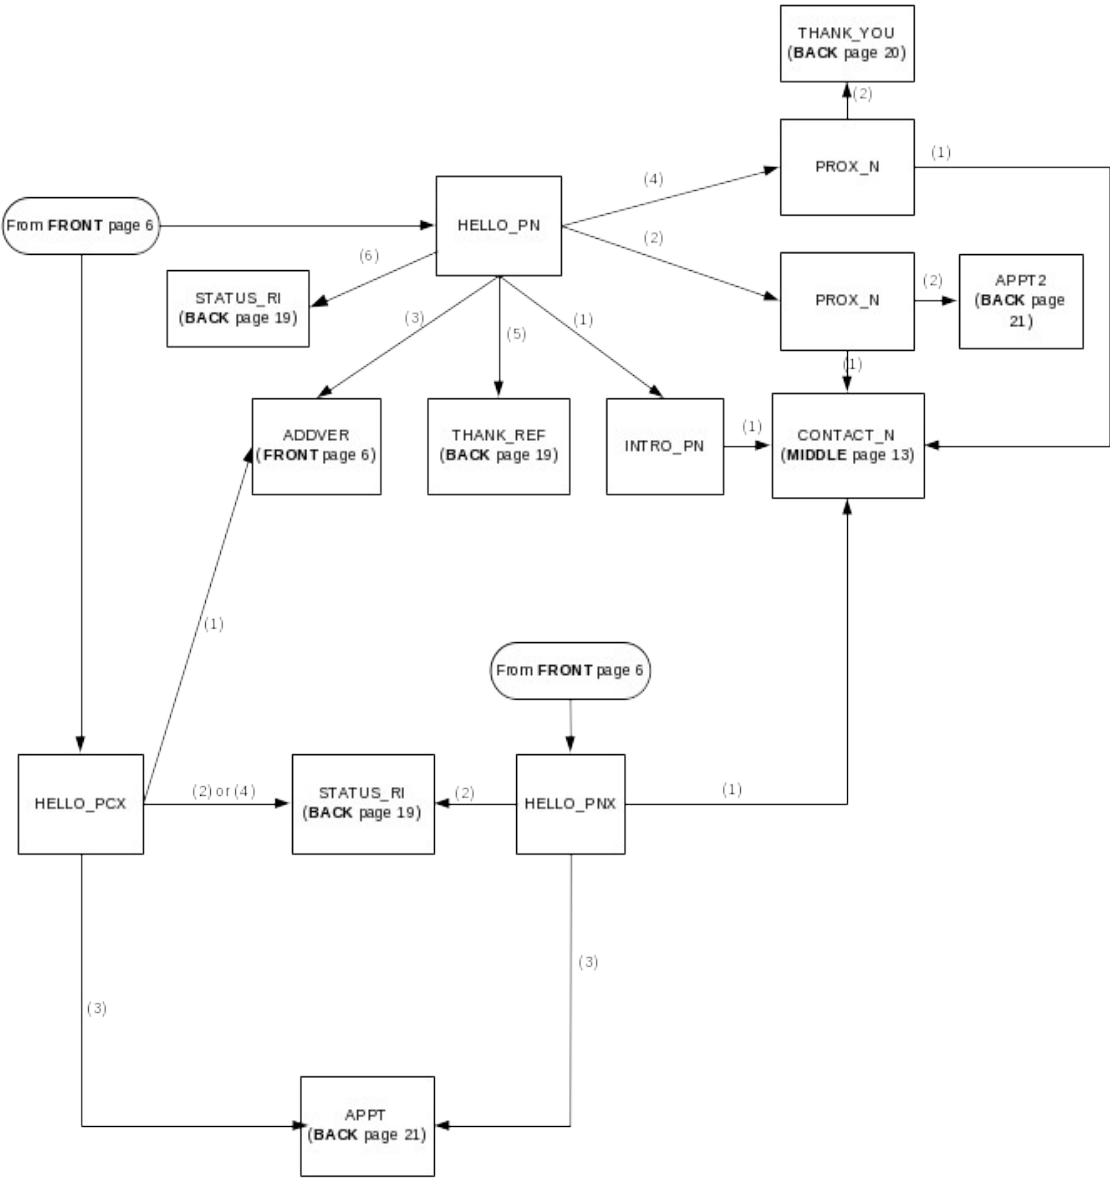

# CED 2000 Sample Redesign Reinterview Blaise Instrument Flowcharts

Attachment B - final  
p. 1

## Reference Screens

## Text Files

CED Reinterview Blaise Instrument Flowcharts -- Front

Attachment B  
Front - p. 2

From MIDDLE page 10

Attachment B  
Middle - p.12

CED Reinterview Blaise Instrument Flowcharts -- Back

Attachment B  
Back - p.14

From FRONT page 3  
From BACK page 18, 19

Attachment B  
Back - p. 16