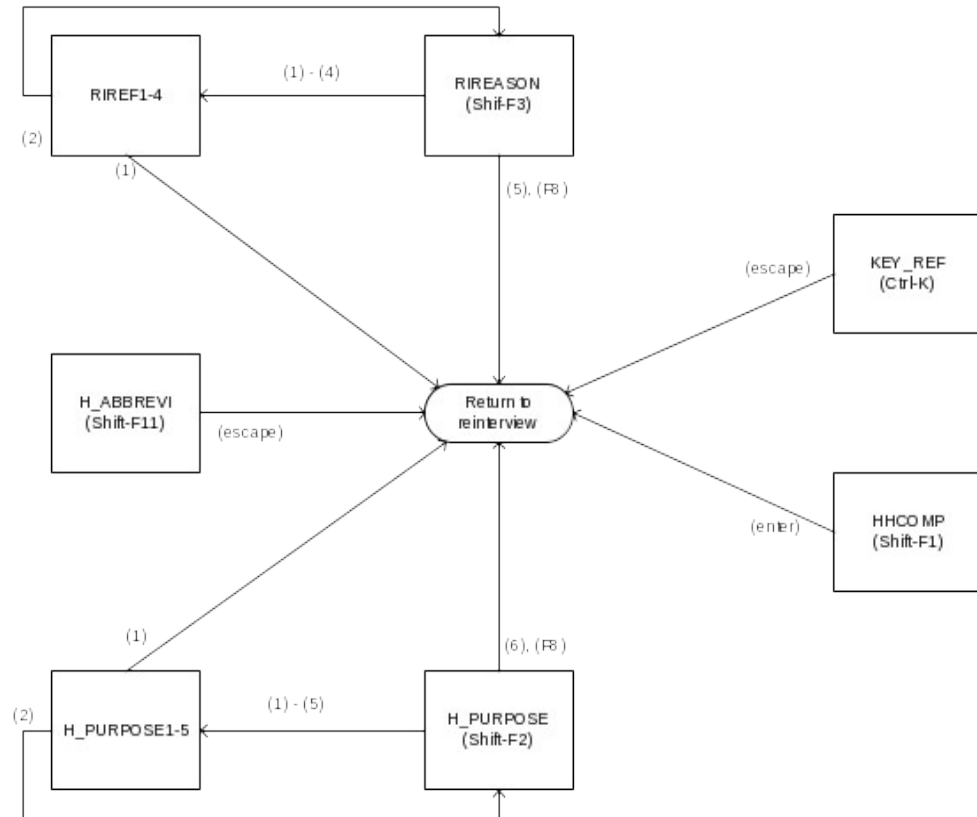

# CED 2000 Sample Redesign Reinterview Blaise Instrument Flowcharts

Attachment B - final  
p. 1

## Reference Screens

## Text Files

CED Reinterview Blaise Instrument Flowcharts -- Front

Attachment B  
Front - p. 2

From MIDDLE page 10

Attachment B  
Middle - p.12

CED Reinterview Blaise Instrument Flowcharts -- Back

Attachment B  
Back - p.14