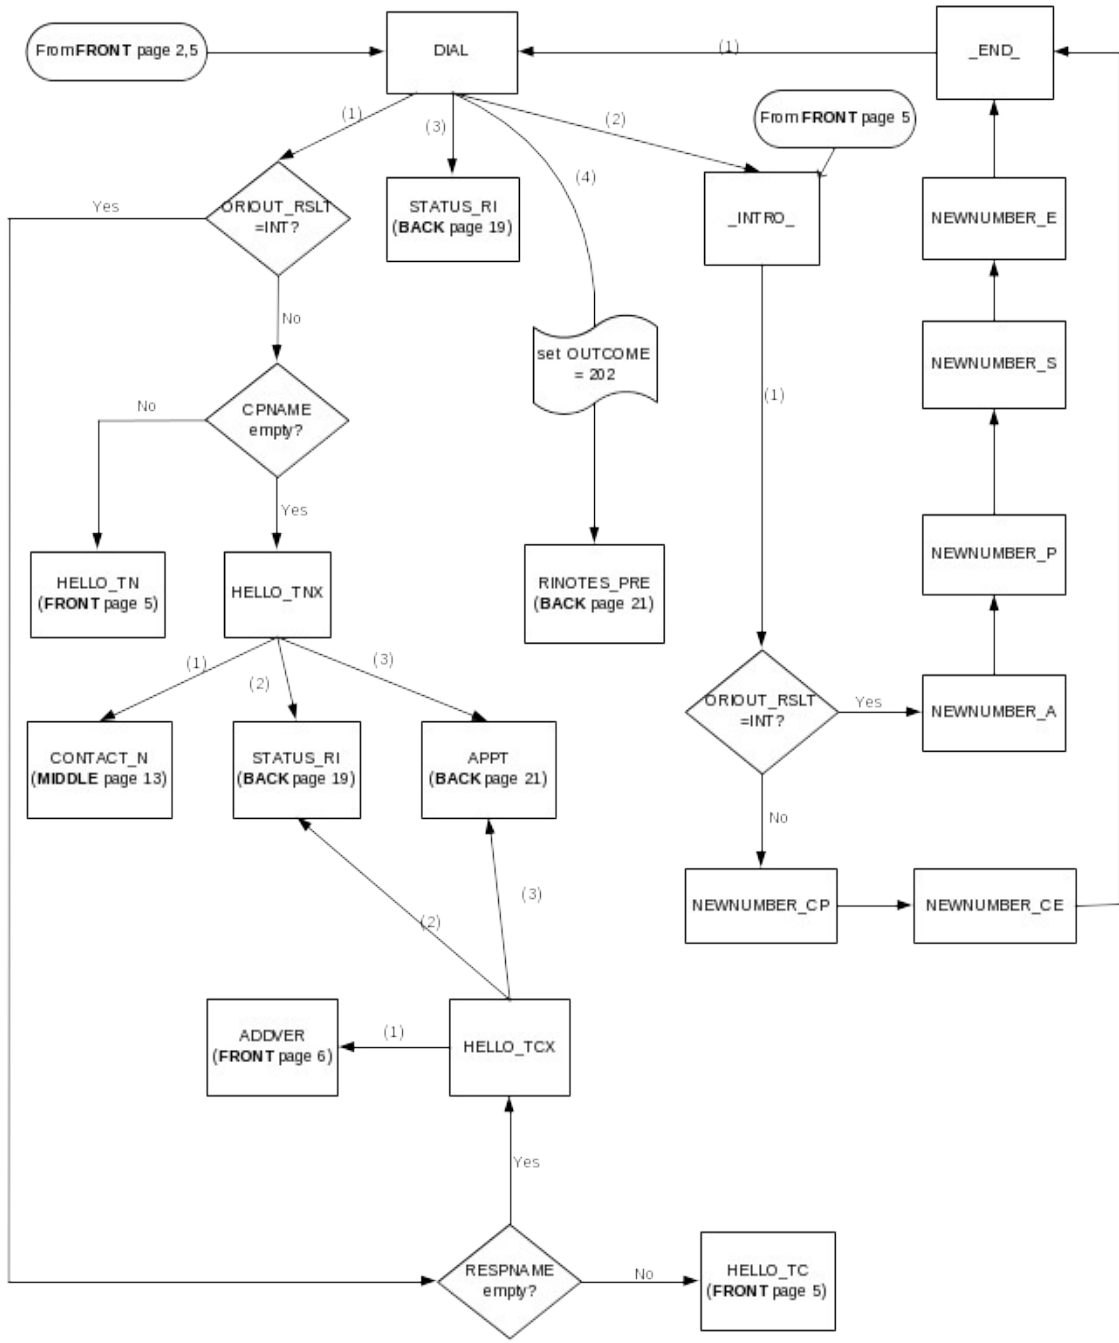

# CED 2000 Sample Redesign Reinterview Blaise Instrument Flowcharts

Attachment B - final  
p. 1

## Reference Screens

## Text Files

CED Reinterview Blaise Instrument Flowcharts -- Front

Attachment B  
Front - p. 2

From MIDDLE page 10

Attachment B  
Middle - p.12

CED Reinterview Blaise Instrument Flowcharts -- Back

Attachment B  
Back - p.14

From FRONT page 3  
From BACK page 18, 19

Attachment B  
Back - p. 16