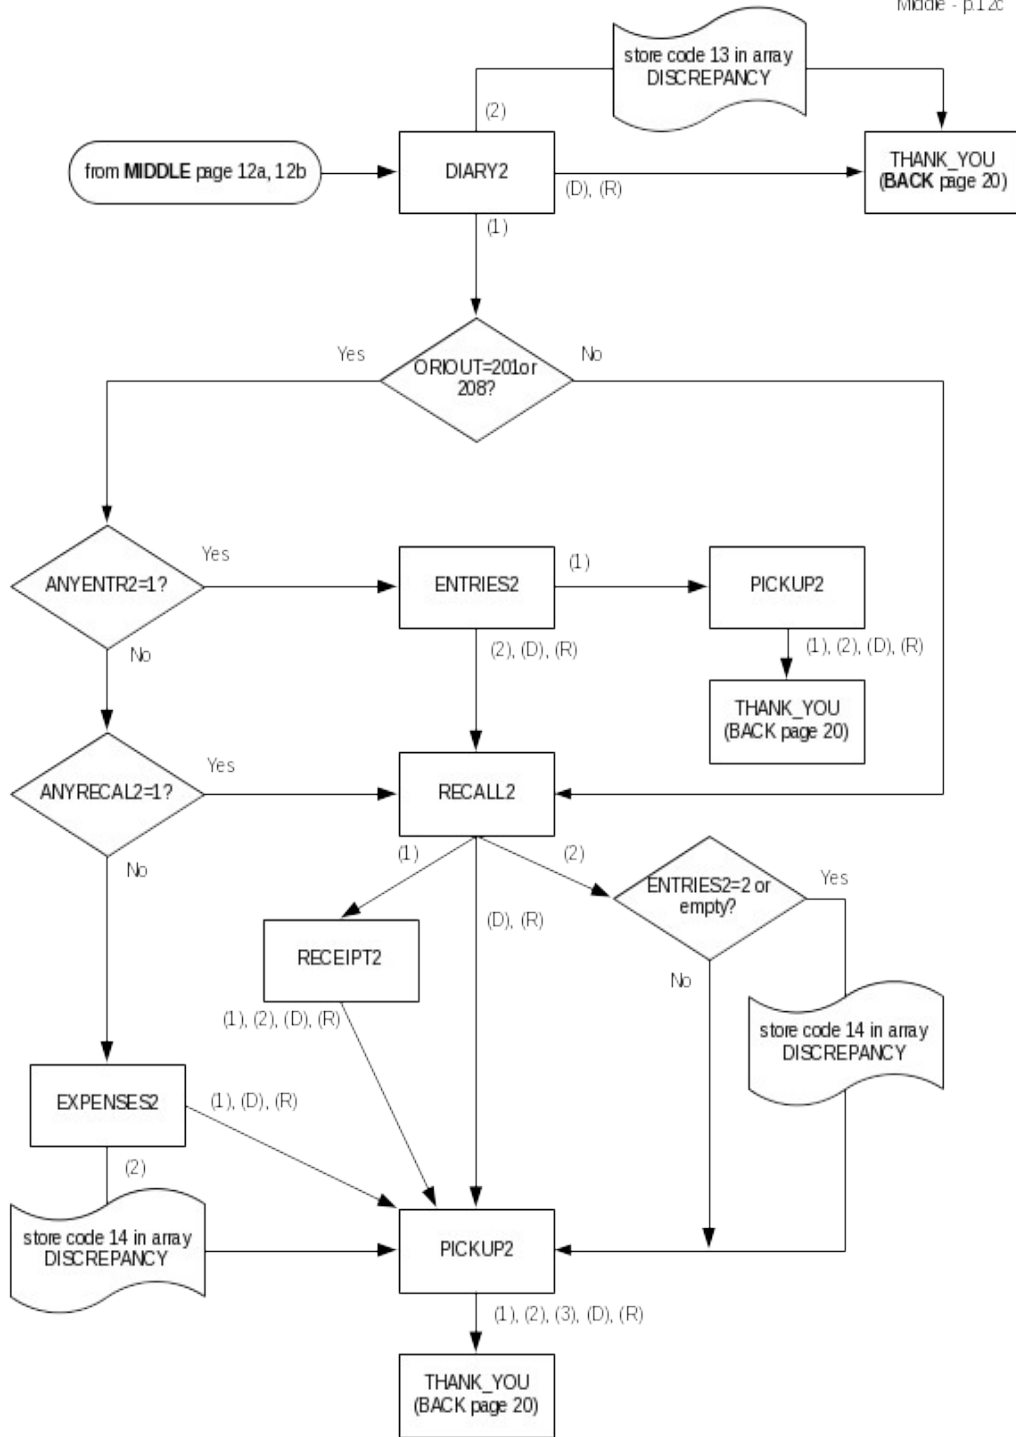

# CED 2000 Sample Redesign Reinterview Blaise Instrument Flowcharts

Attachment B - final  
p. 1

## Reference Screens

## Text Files

CED Reinterview Blaise Instrument Flowcharts -- Front

Attachment B  
Front - p. 2

From MIDDLE page 10

Attachment B  
Middle - p.12

CED Reinterview Blaise Instrument Flowcharts -- Back

Attachment B  
Back - p.14

From FRONT page 3  
From BACK page 18, 19

Attachment B  
Back - p. 16