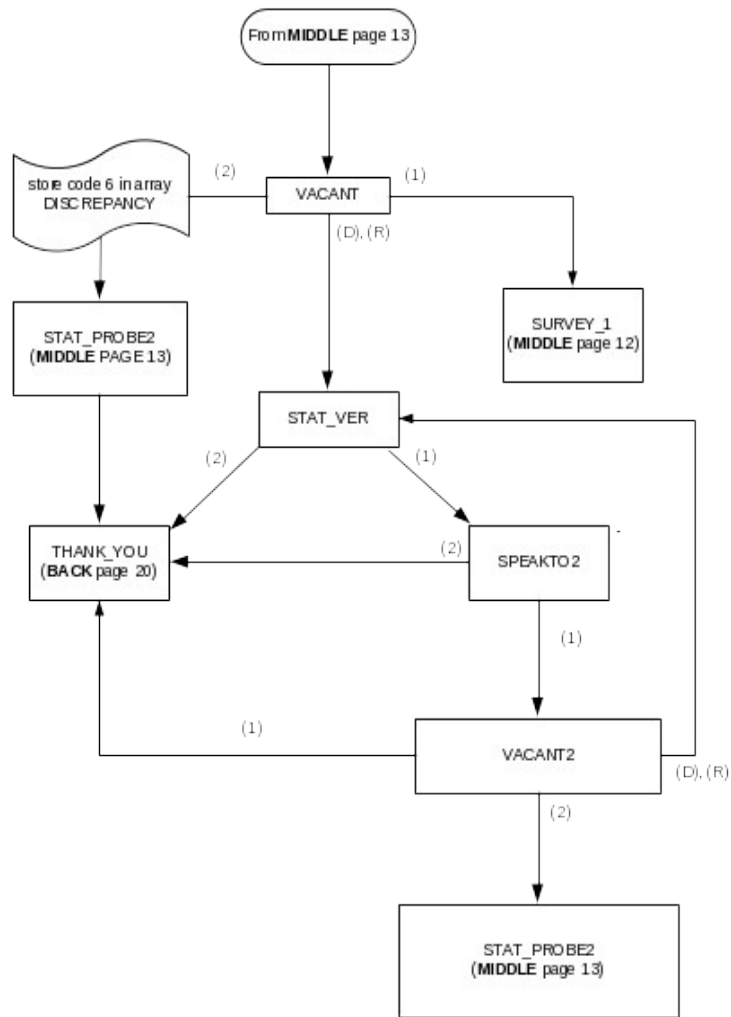

# CED 2000 Sample Redesign Reinterview Blaise Instrument Flowcharts

Attachment B - final  
p. 1

## Reference Screens

## Text Files

CED Reinterview Blaise Instrument Flowcharts -- Front

Attachment B  
Front - p. 2

From MIDDLE page 10

Attachment B  
Middle - p.12

CED Reinterview Blaise Instrument Flowcharts -- Back

Attachment B  
Back - p.14

From FRONT page 3  
From BACK page 18, 19

Attachment B  
Back - p. 16