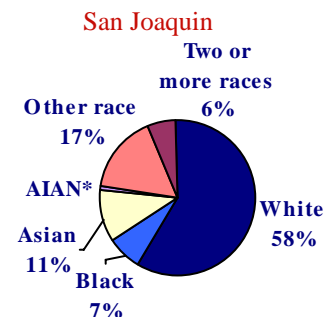

Percentage of Population by Race

*American Indians and Alaska Natives

Hispanic Origin: Percentage of Population

San Joaquin	30.5%
U.S.	12.5%

Percentage of Population Age 5+ Who Speak Spanish at Home

San Joaquin	19.5%
U.S.	10.0%

Housing Units

San Joaquin	189,160
U.S.	115,904,641

Population in Group Quarters

San Joaquin	18,771
U.S.	7,778,633

Source: Census 2000