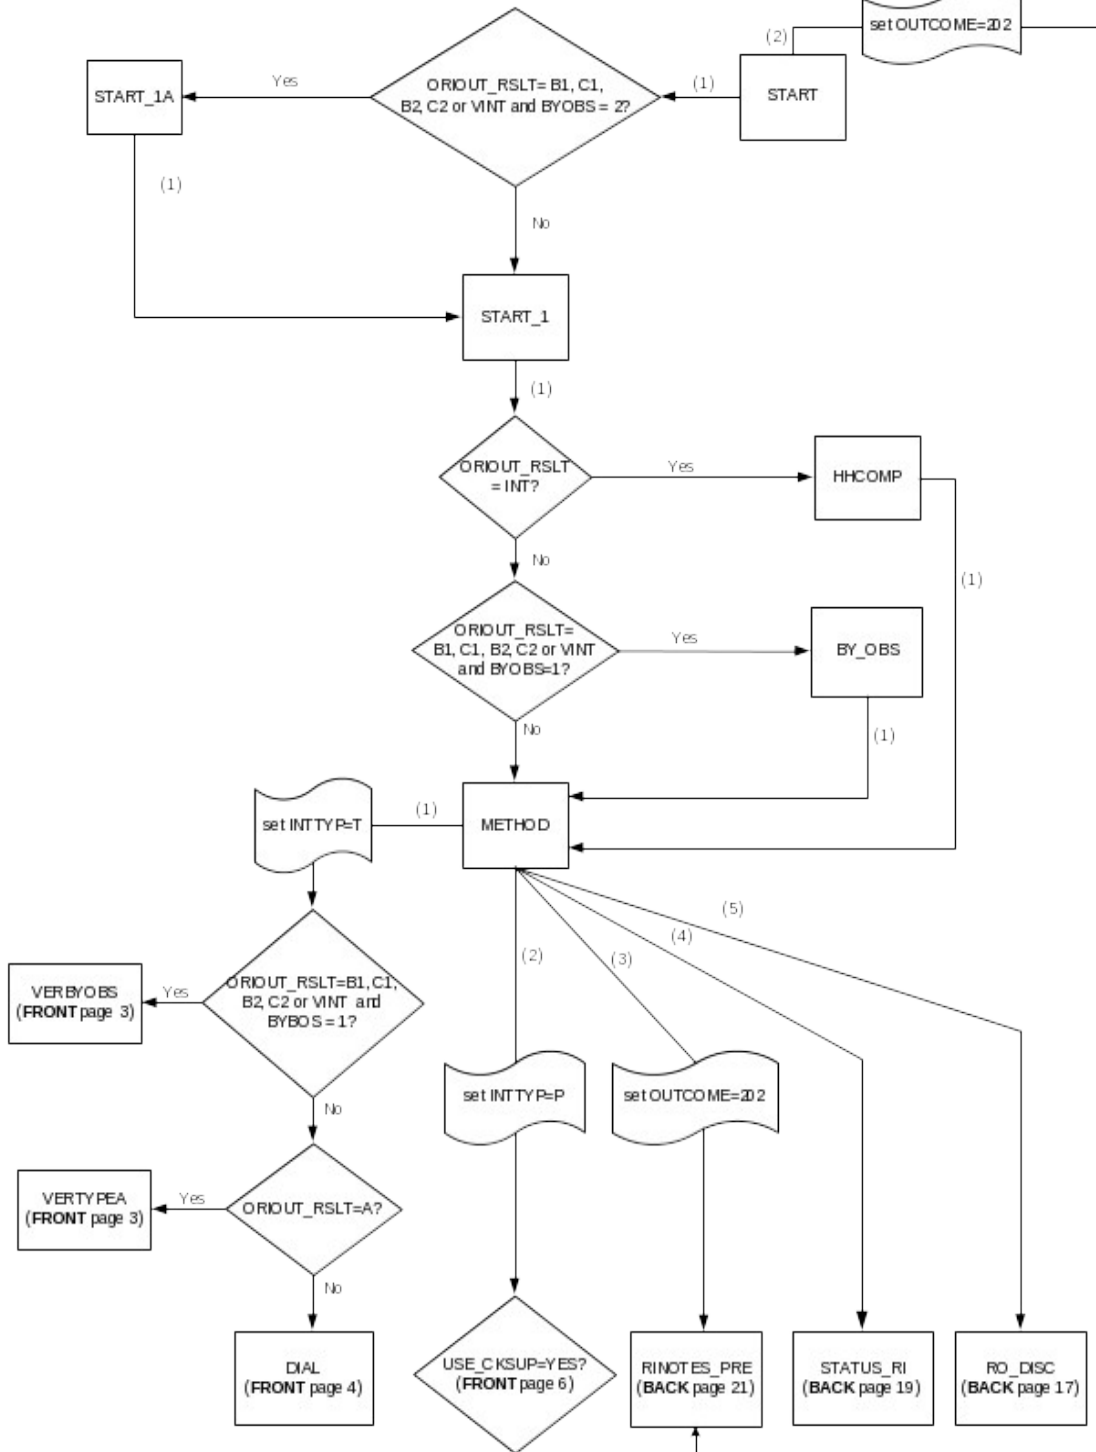

CEQ 2007 Reinterview Instrument Flowcharts

Attachment B
p. 1

Reference Screens

Text Files

CEQ 2006 Reinterview
 Reinterview Instrument Flowcharts -- Front

Attachment B
 Front - p. 2

From MIDDLE page 10, 11

Attachment B
Middle - p. 12

CEQ 2006 Reinterview Instrument Flowcharts -- Back

Attachment B
Back - p.14

From FRONT page 3
From BACK page 18, 19

Attachment B
Back - p. 16