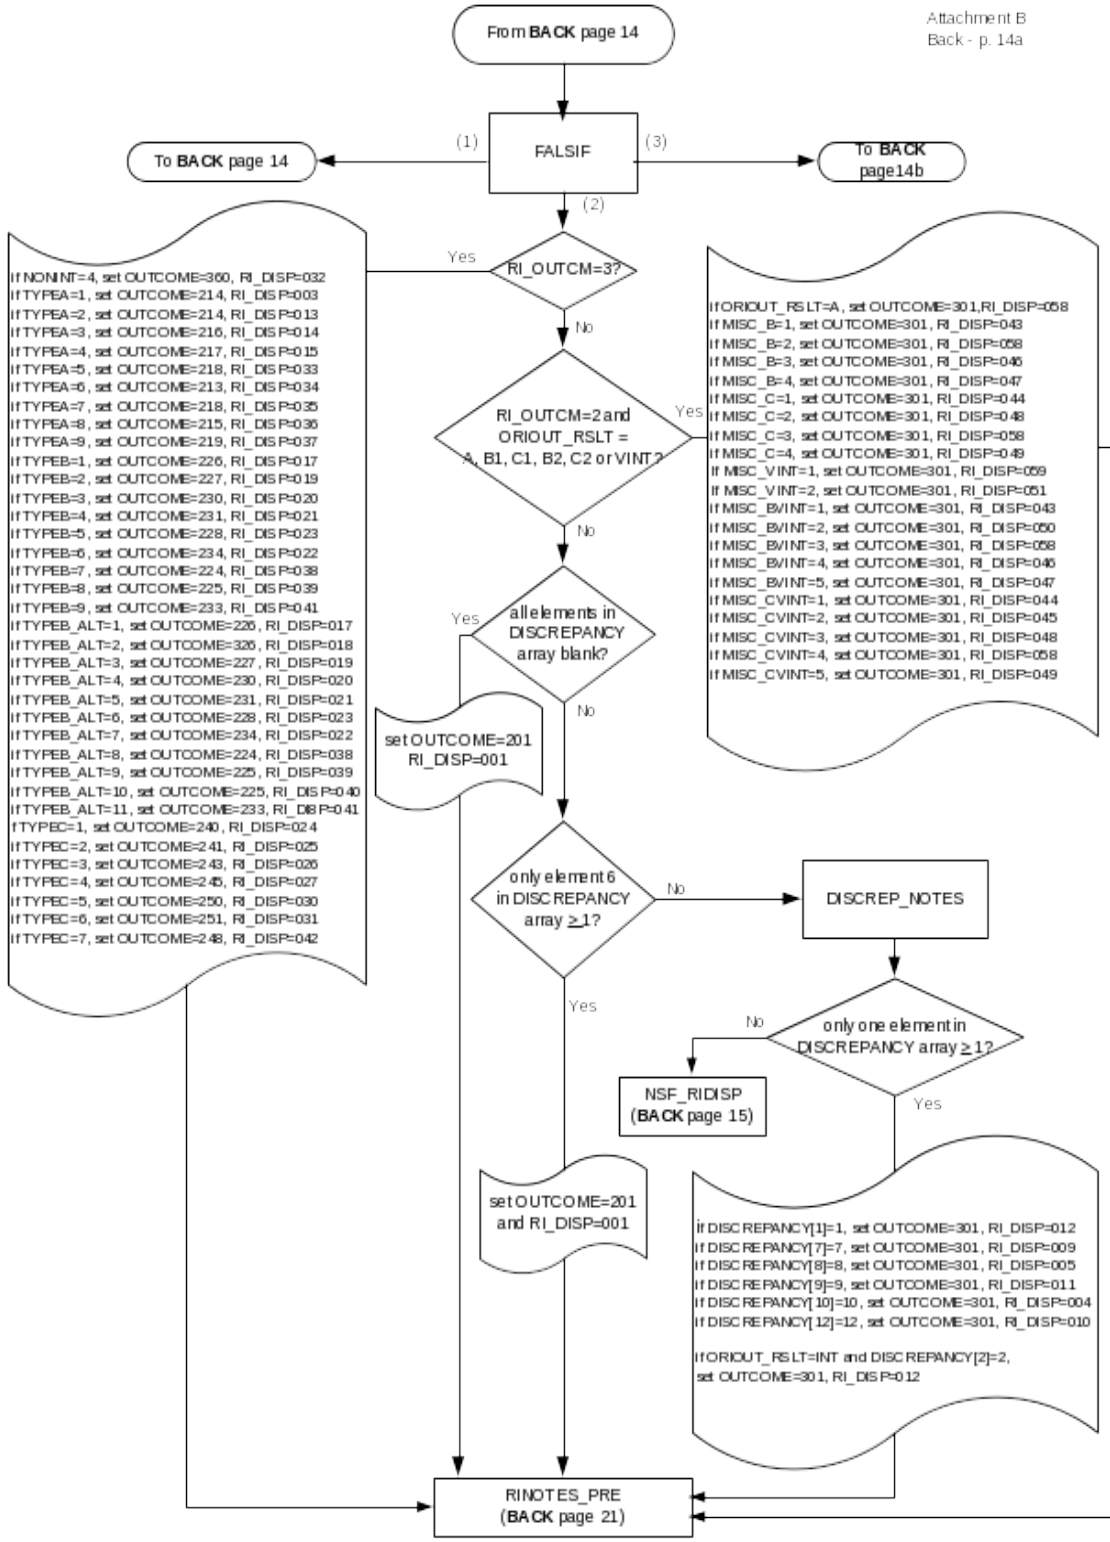

CEQ 2007 Reinterview Instrument Flowcharts

Attachment B
p. 1

Reference Screens

Text Files

CEQ 2006 Reinterview
 Reinterview Instrument Flowcharts -- Front

Attachment B
 Front - p. 2

From MIDDLE page 10, 11

Attachment B
Middle - p. 12

CEQ 2006 Reinterview Instrument Flowcharts -- Back

Attachment B
Back - p.14

From FRONT page 3
From BACK page 18, 19

Attachment B
Back - p. 16