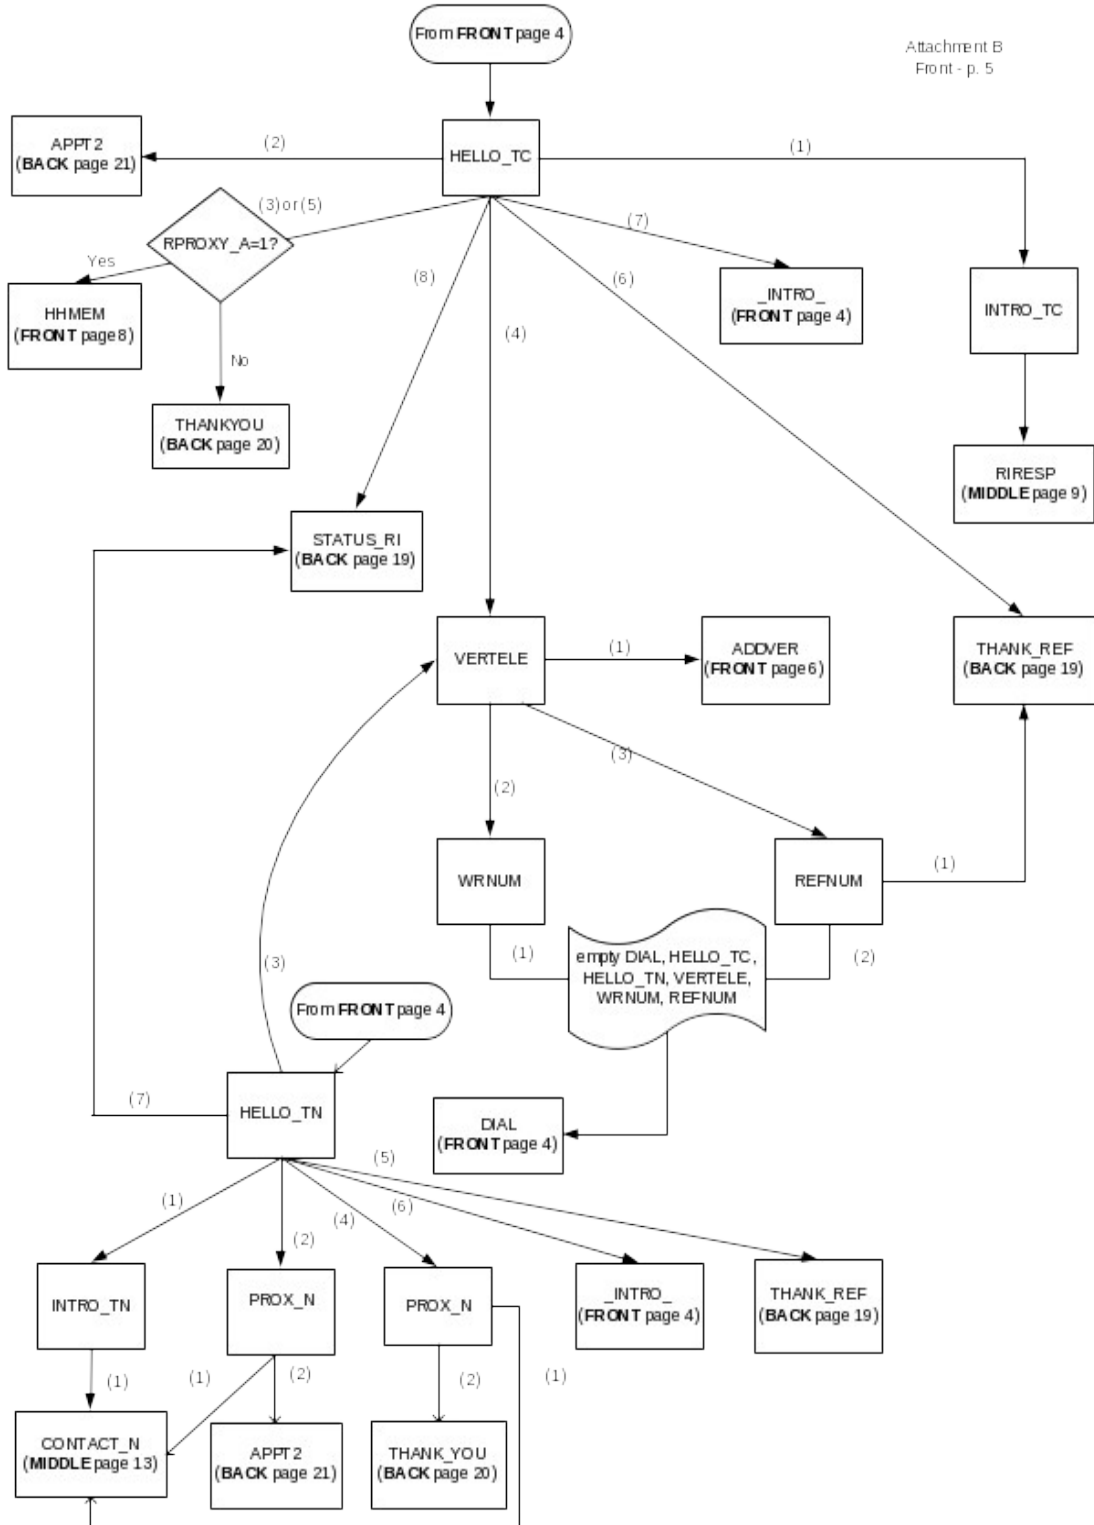

CEQ 2007 Reinterview Instrument Flowcharts

Attachment B
p. 1

Reference Screens

Text Files

CEQ 2006 Reinterview
 Reinterview Instrument Flowcharts -- Front

Attachment B
 Front - p. 2

From MIDDLE page 10, 11

Attachment B
Middle - p. 12

CEQ 2006 Reinterview Instrument Flowcharts -- Back

Attachment B
Back - p.14

From FRONT page 3
From BACK page 18, 19

Attachment B
Back - p. 16