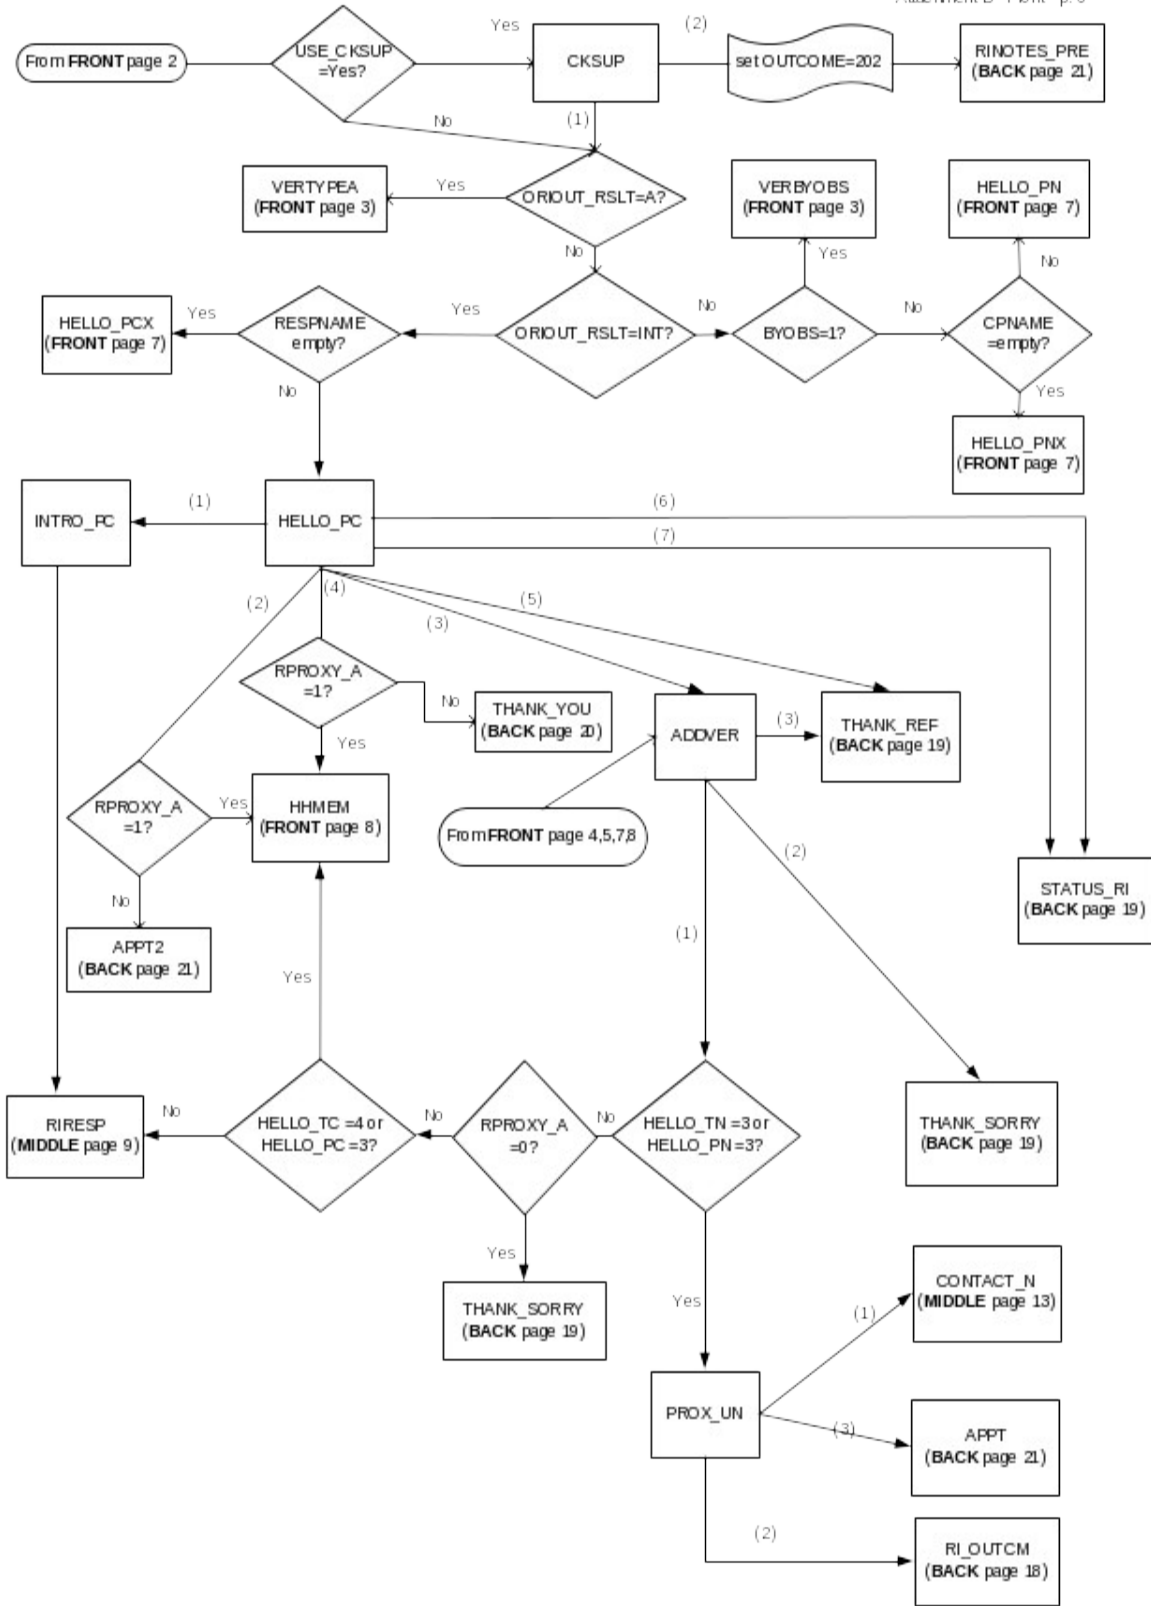

CEQ 2007 Reinterview Instrument Flowcharts

Attachment B
p. 1

Reference Screens

Text Files

CEQ 2006 Reinterview
 Reinterview Instrument Flowcharts -- Front

Attachment B
 Front - p. 2

From MIDDLE page 10, 11

Attachment B
Middle - p. 12

CEQ 2006 Reinterview Instrument Flowcharts -- Back

Attachment B
Back - p.14

From FRONT page 3
From BACK page 18, 19

Attachment B
Back - p. 16