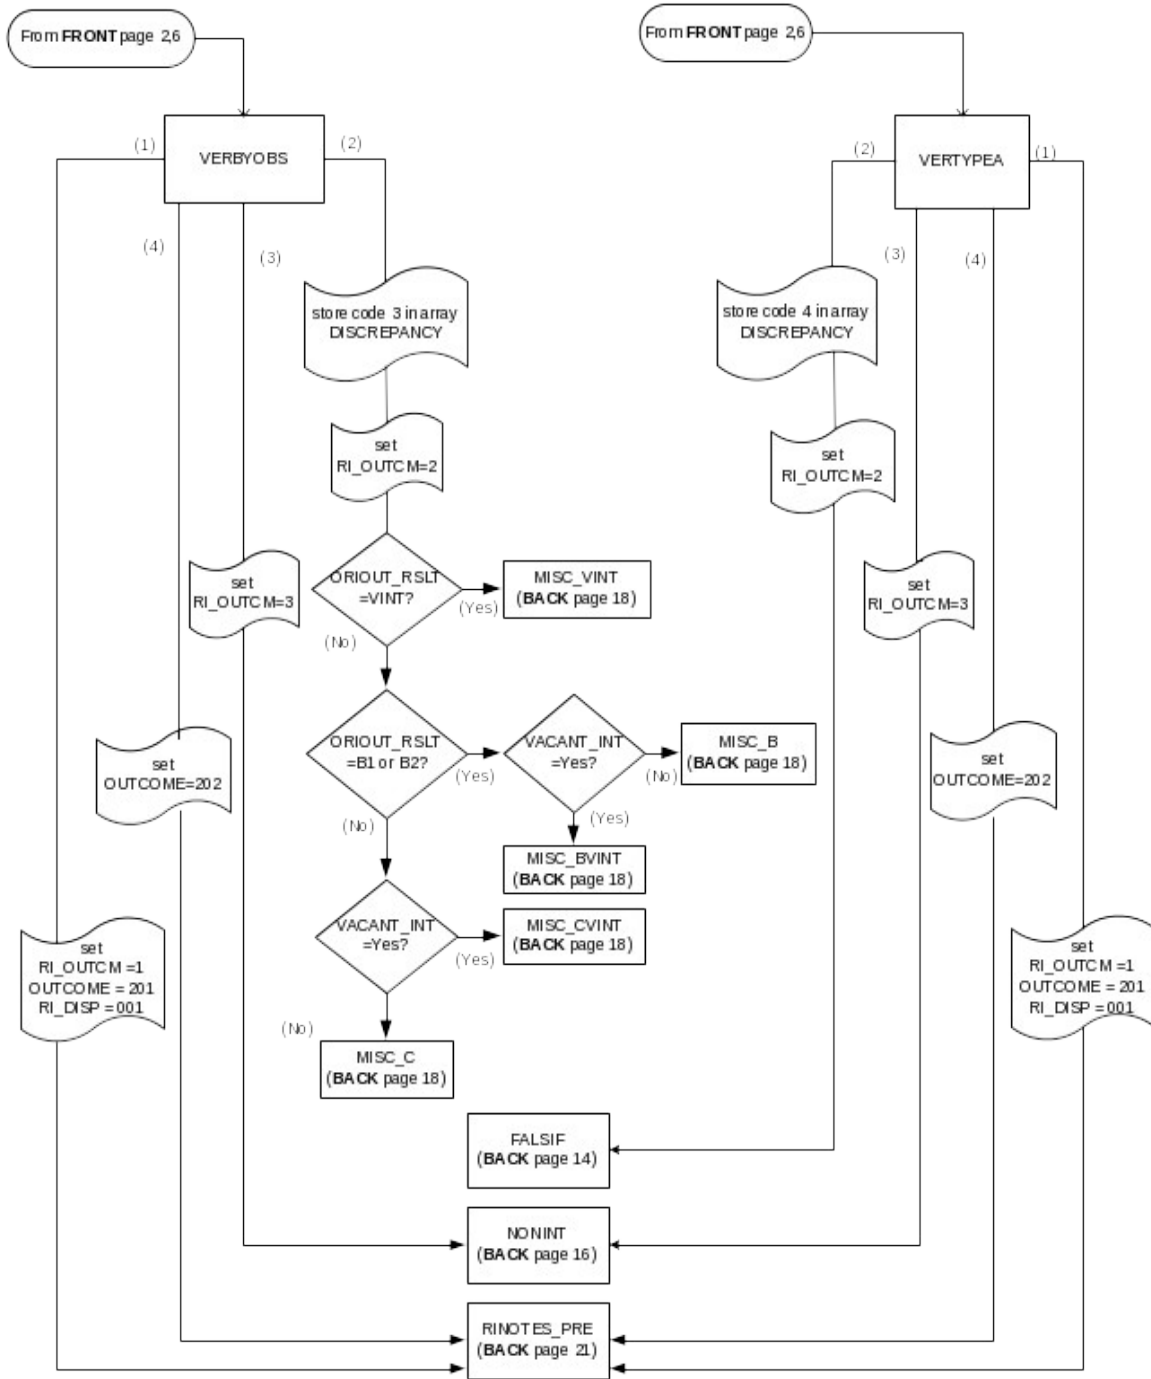

CEQ 2007 Reinterview Instrument Flowcharts

Attachment B
p. 1

Reference Screens

Text Files

CEQ 2006 Reinterview
 Reinterview Instrument Flowcharts -- Front

Attachment B
 Front - p. 2

From MIDDLE page 10, 11

Attachment B
Middle - p. 12

CEQ 2006 Reinterview Instrument Flowcharts -- Back

Attachment B
Back - p.14

From FRONT page 3
From BACK page 18, 19

Attachment B
Back - p. 16