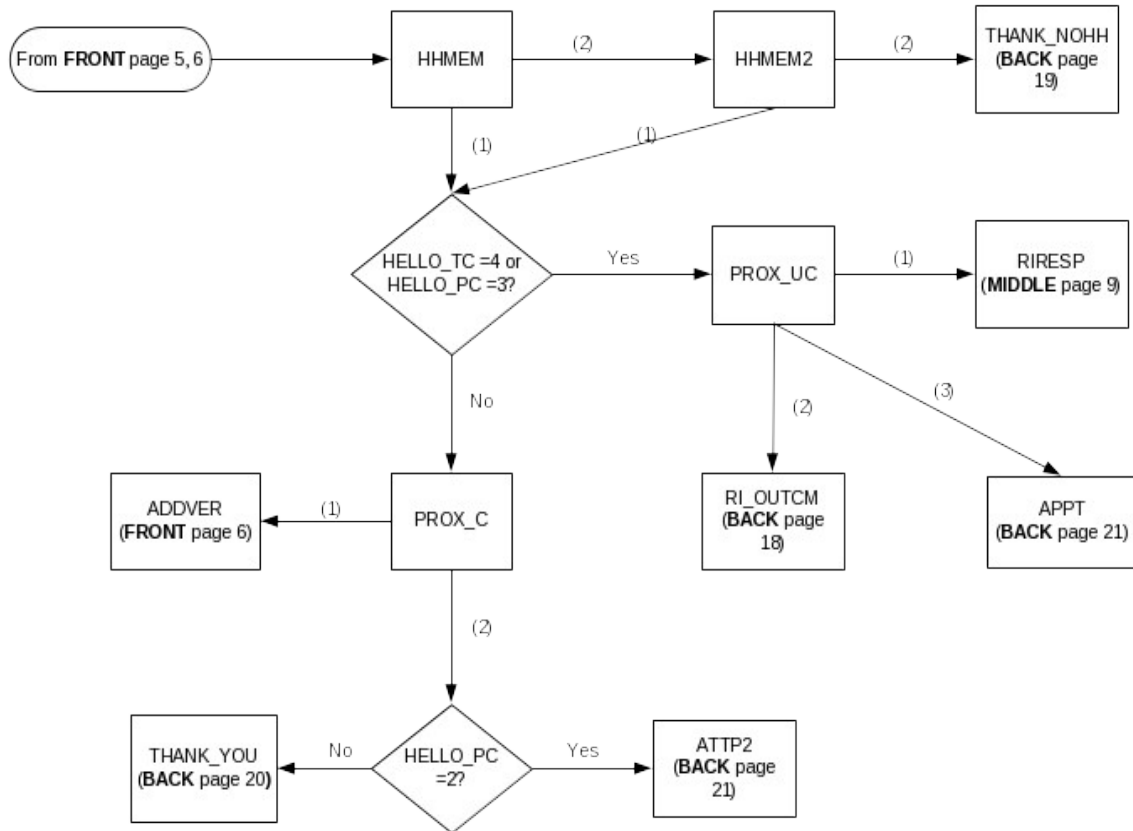

CEQ 2007 Reinterview Instrument Flowcharts

Attachment B
p. 1

Reference Screens

Text Files

CEQ 2006 Reinterview
 Reinterview Instrument Flowcharts -- Front

Attachment B
 Front - p. 2

From MIDDLE page 10, 11

Attachment B
Middle - p. 12

CEQ 2006 Reinterview Instrument Flowcharts -- Back

Attachment B
Back - p.14

From FRONT page 3
From BACK page 18, 19

Attachment B
Back - p. 16