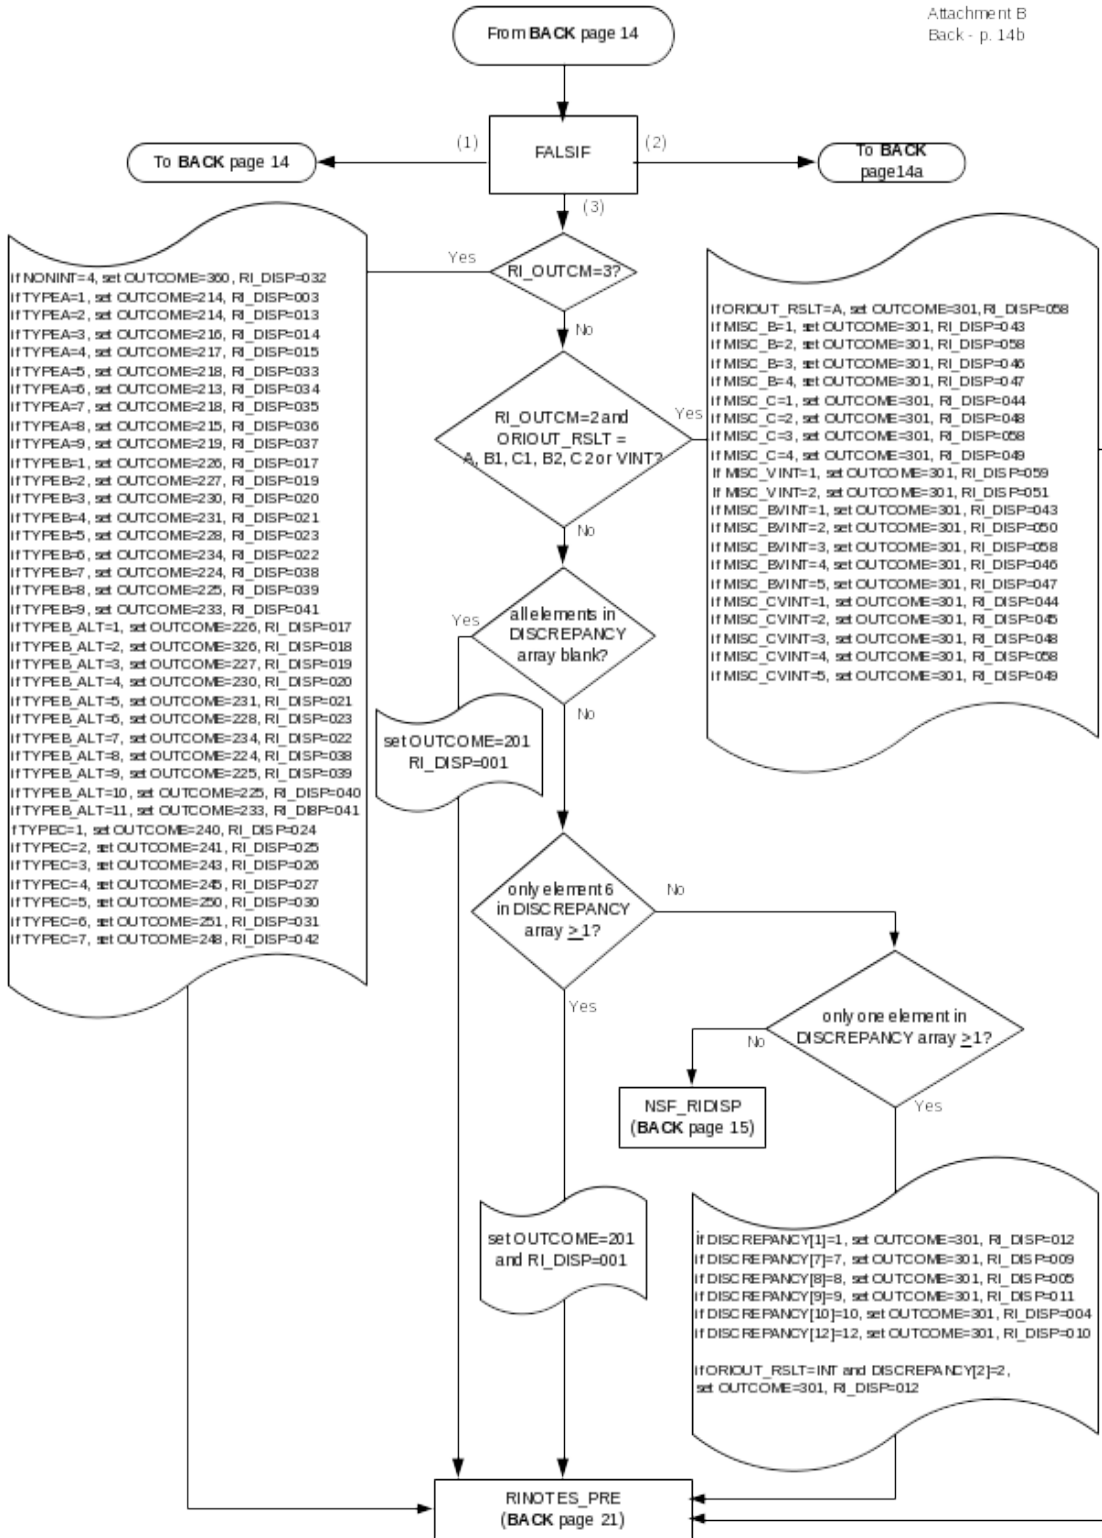

CEQ 2007 Reinterview Instrument Flowcharts

Attachment B
p. 1

Reference Screens

Text Files

CEQ 2006 Reinterview
 Reinterview Instrument Flowcharts -- Front

Attachment B
 Front - p. 2

From MIDDLE page 10, 11

Attachment B
Middle - p. 12

CEQ 2006 Reinterview Instrument Flowcharts -- Back

Attachment B
Back - p.14

From FRONT page 3
From BACK page 18, 19

Attachment B
Back - p. 16