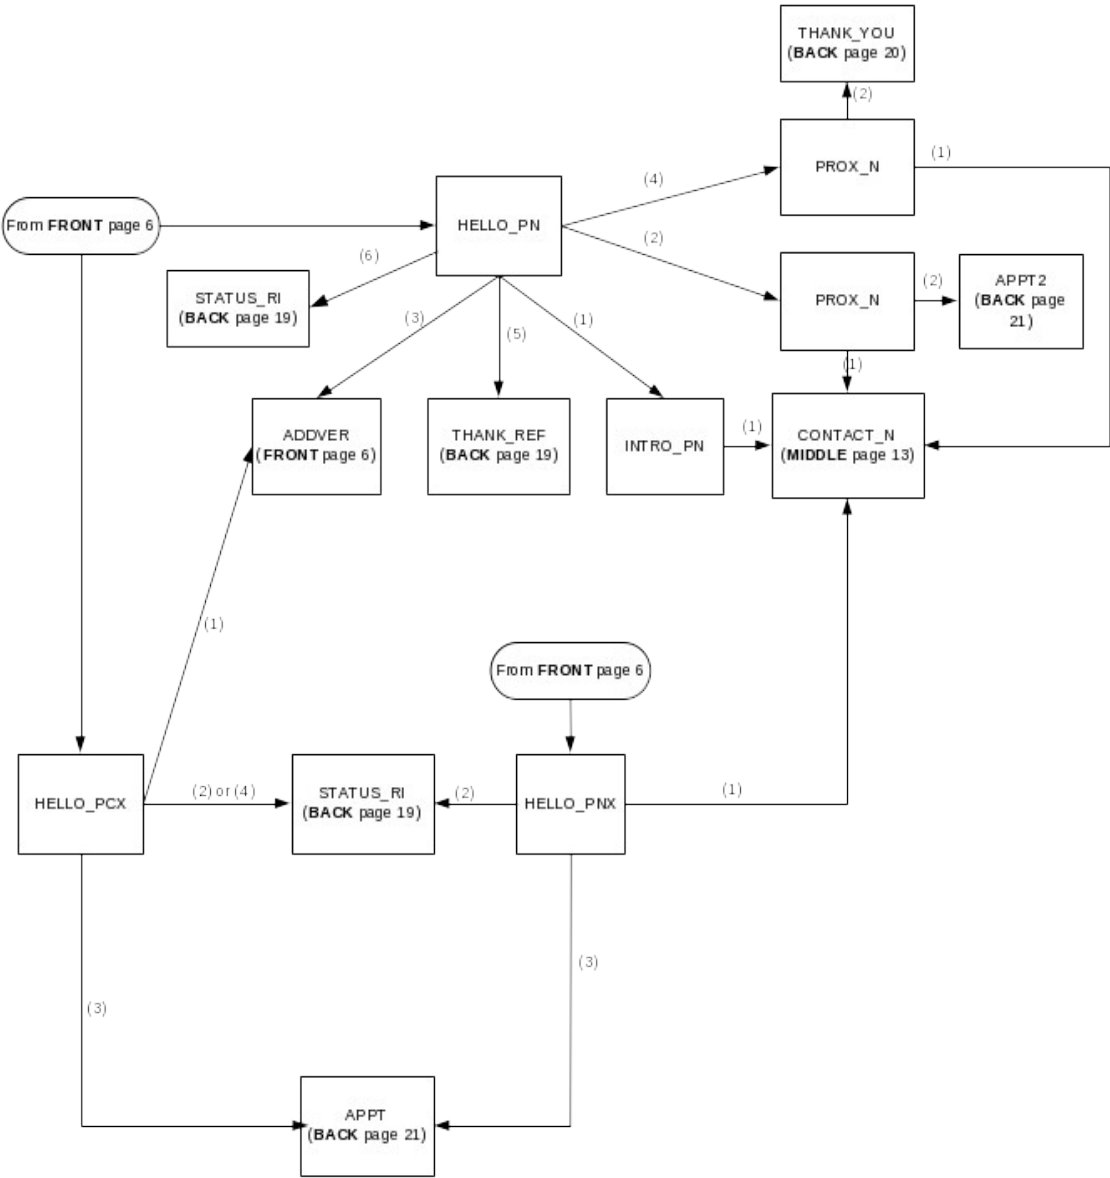

CEQ 2007 Reinterview Instrument Flowcharts

Attachment B
p. 1

Reference Screens

Text Files

CEQ 2006 Reinterview
 Reinterview Instrument Flowcharts -- Front

Attachment B
 Front - p. 2

From MIDDLE page 10, 11

Attachment B
Middle - p. 12

CEQ 2006 Reinterview Instrument Flowcharts -- Back

Attachment B
Back - p.14

From FRONT page 3
From BACK page 18, 19

Attachment B
Back - p. 16