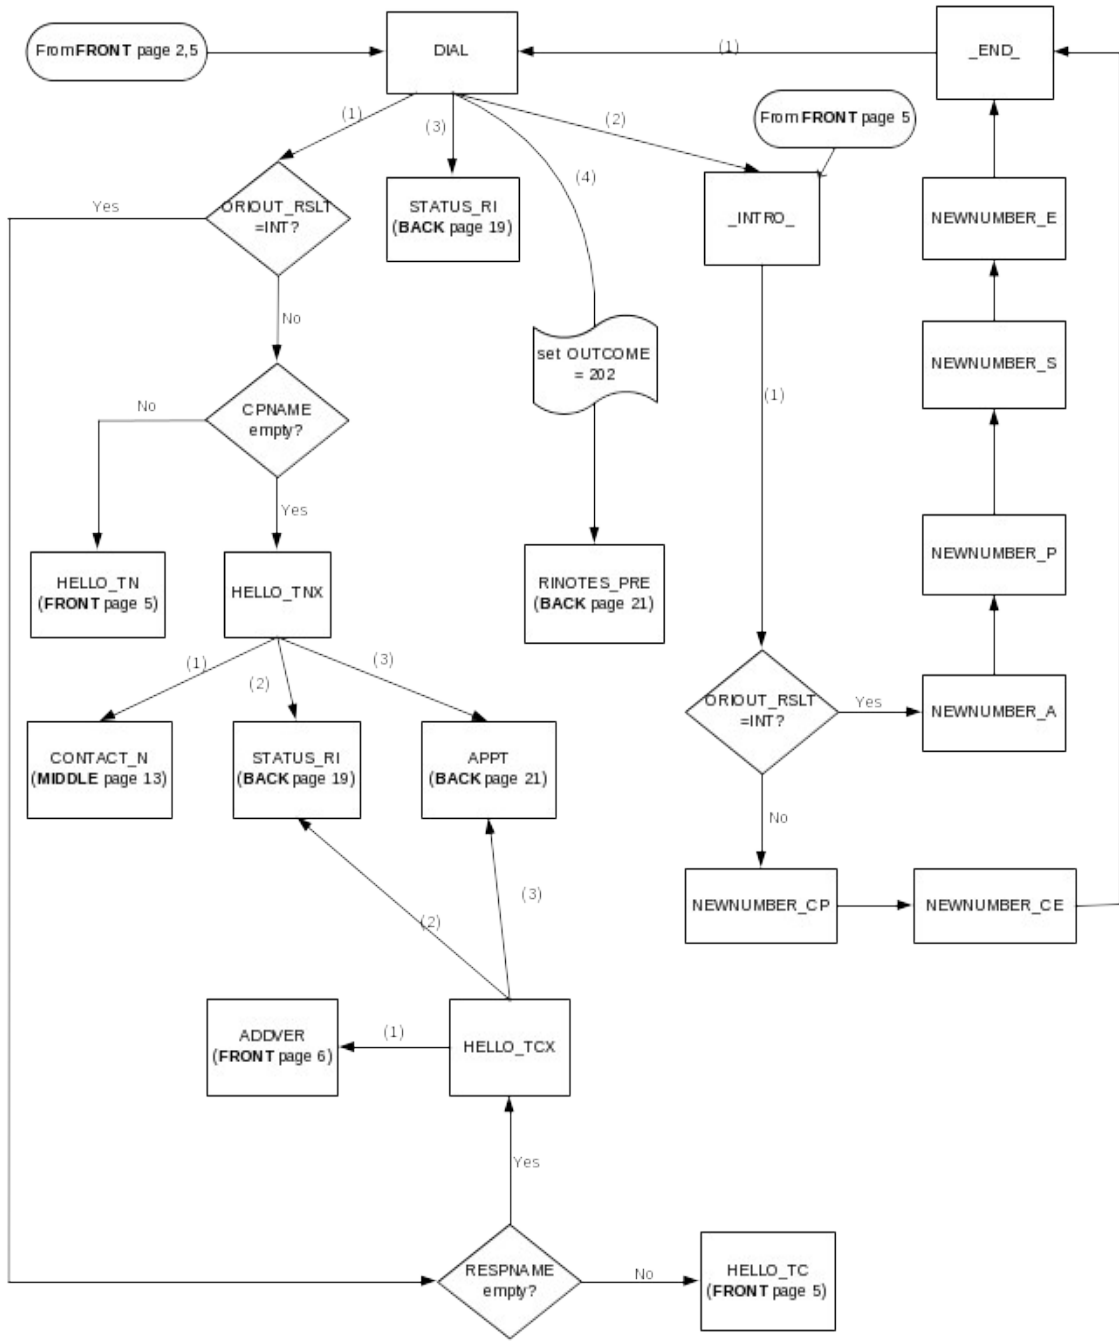

CEQ 2007 Reinterview Instrument Flowcharts

Attachment B
p. 1

Reference Screens

Text Files

CEQ 2006 Reinterview
 Reinterview Instrument Flowcharts -- Front

Attachment B
 Front - p. 2

From MIDDLE page 10, 11

Attachment B
Middle - p. 12

CEQ 2006 Reinterview Instrument Flowcharts -- Back

Attachment B
Back - p.14

From FRONT page 3
From BACK page 18, 19

Attachment B
Back - p. 16