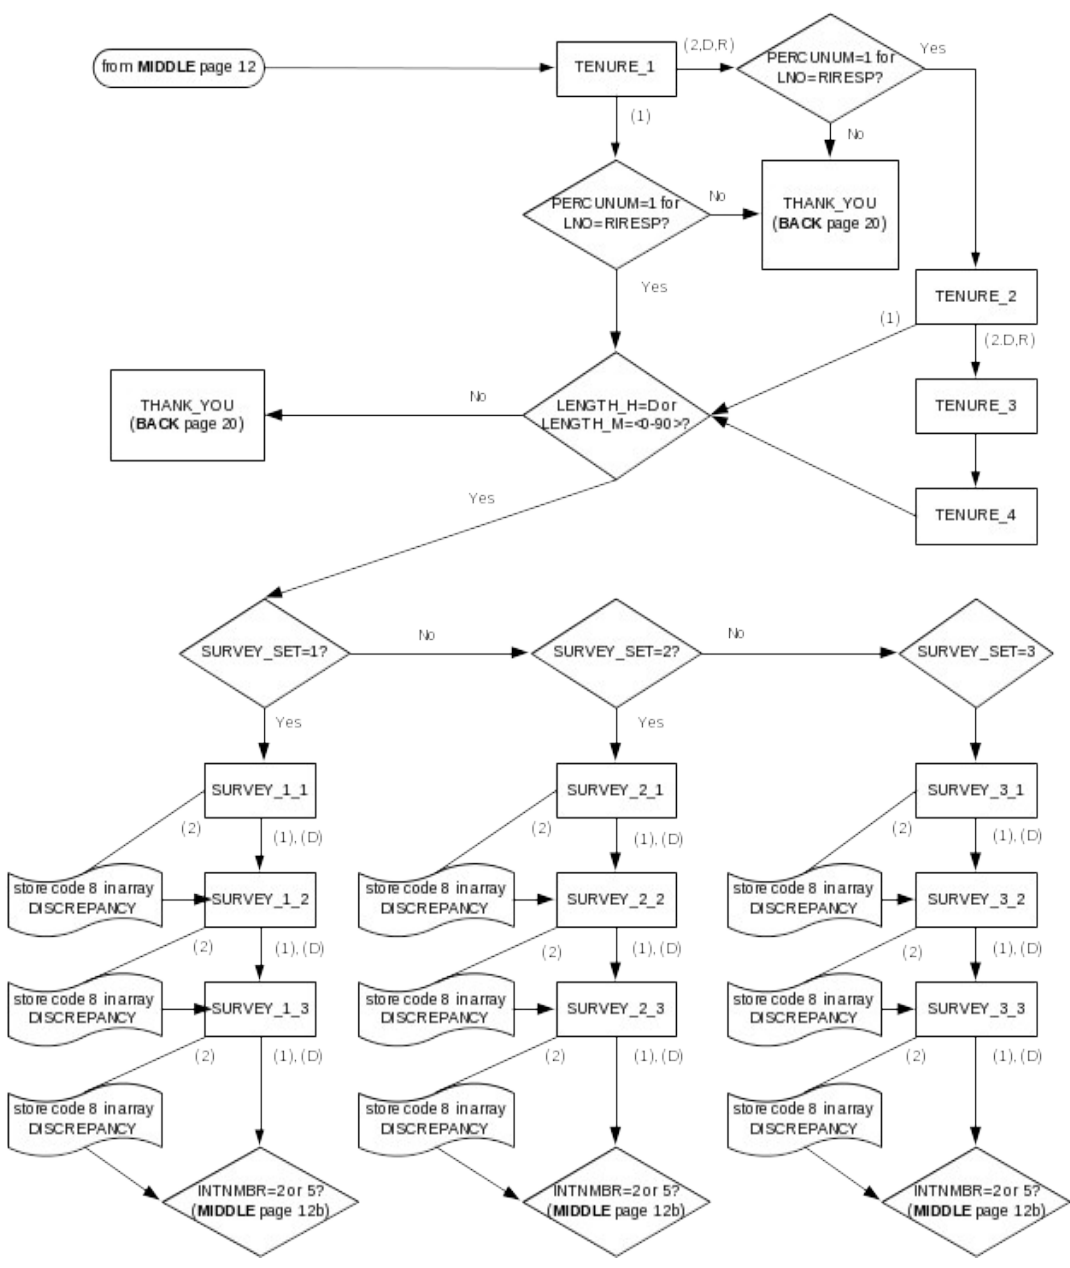

CEQ 2007 Reinterview Instrument Flowcharts

Attachment B
p. 1

Reference Screens

Text Files

CEQ 2006 Reinterview
 Reinterview Instrument Flowcharts -- Front

Attachment B
 Front - p. 2

From MIDDLE page 10, 11

Attachment B
Middle - p. 12

CEQ 2006 Reinterview Instrument Flowcharts -- Back

Attachment B
Back - p.14

From FRONT page 3
From BACK page 18, 19

Attachment B
Back - p. 16