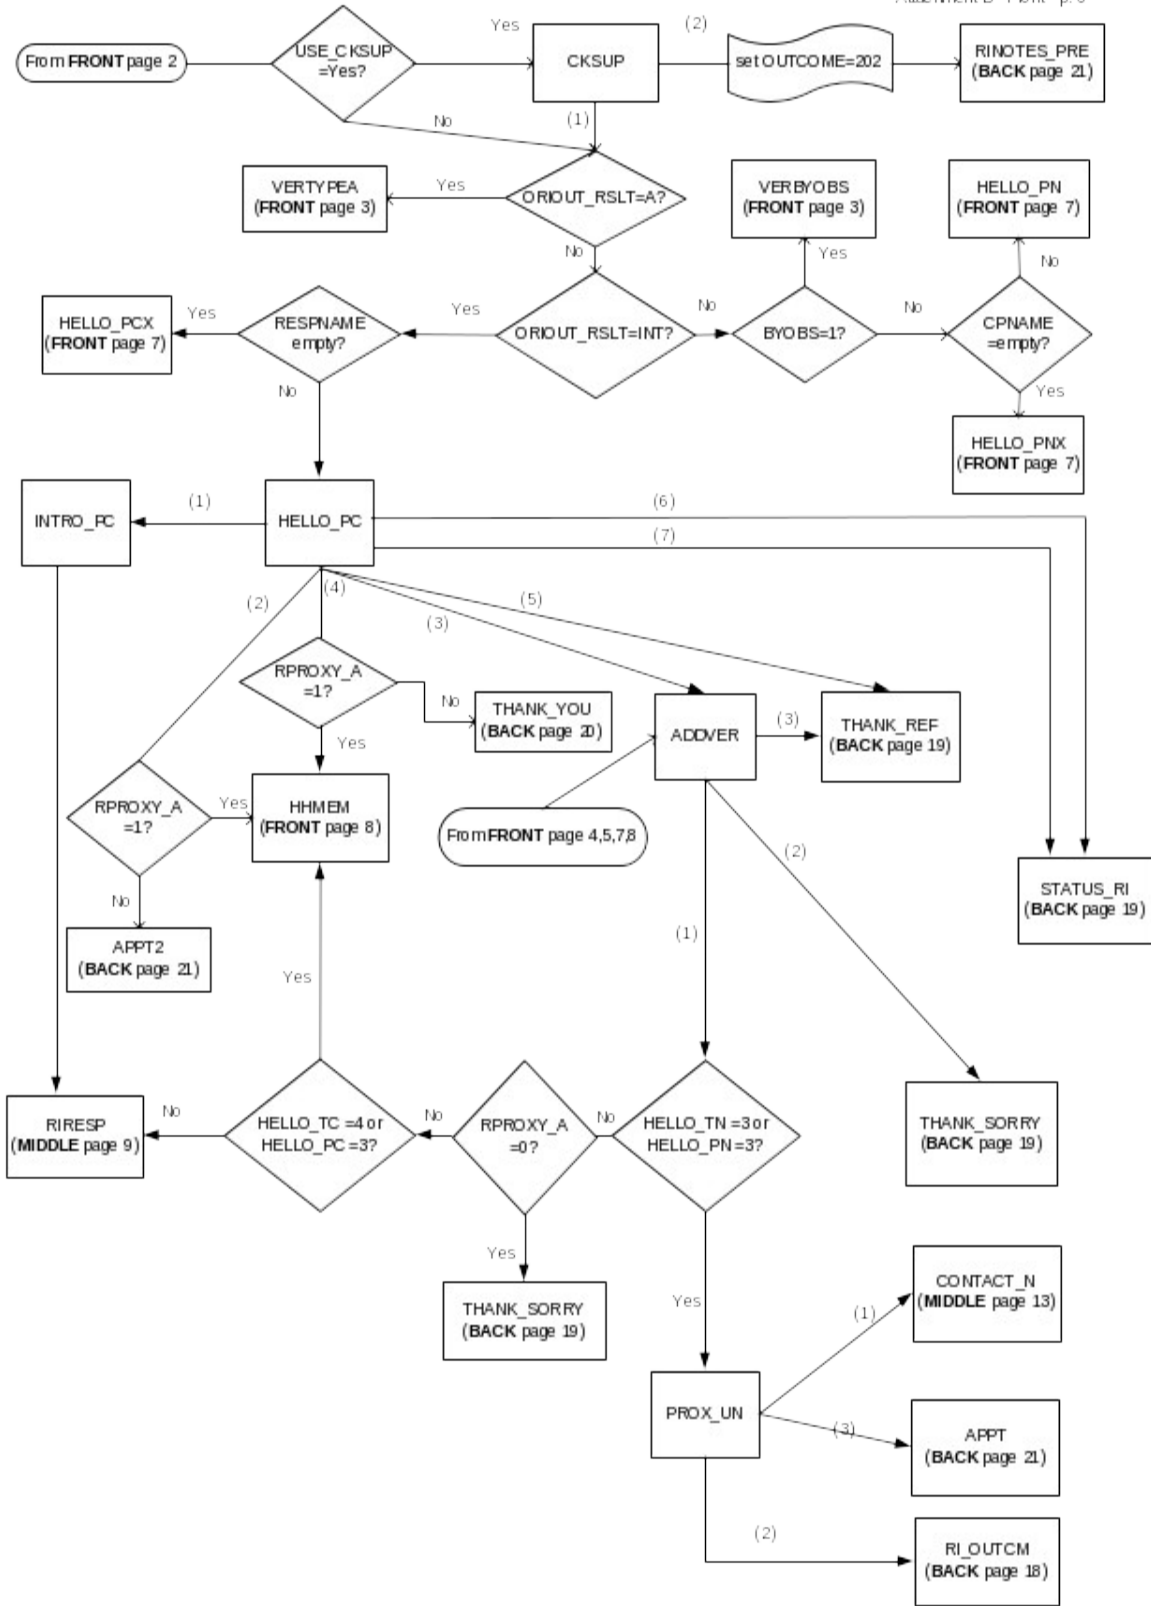

# CED 2000 Sample Redesign Reinterview Blaise Instrument Flowcharts

Attachment B - final  
p. 1

## Reference Screens

## Text Files

CED Reinterview Blaise Instrument Flowcharts -- Front

Attachment B  
Front - p. 2

CED Reinterview Blaise Instrument Flowcharts -- Middle

Attachment B  
Middle - p. 9

From MIDDLE page 10

Attachment B  
Middle - p.12

CED Reinterview Blaise Instrument Flowcharts -- Back

Attachment B  
Back - p.14

From FRONT page 3  
From BACK page 18, 19

Attachment B  
Back - p. 16