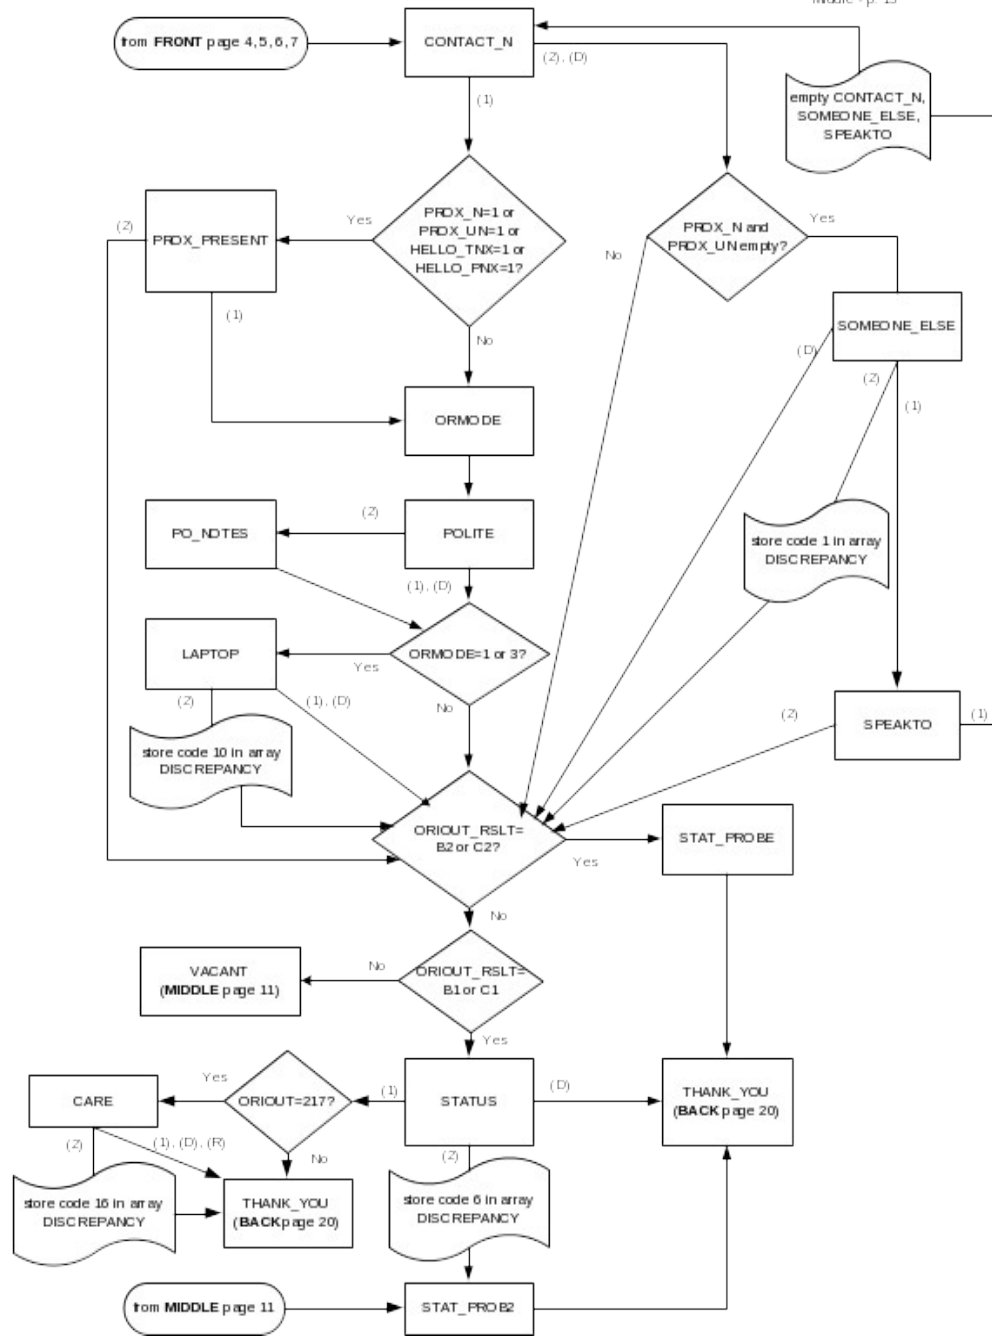

# CED 2000 Sample Redesign Reinterview Blaise Instrument Flowcharts

Attachment B - final  
p. 1

## Reference Screens

## Text Files

CED Reinterview Blaise Instrument Flowcharts -- Front

Attachment B  
Front - p. 2

CED Reinterview Blaise Instrument Flowcharts -- Middle

Attachment B  
Middle - p. 9

From MIDDLE page 10

Attachment B  
Middle - p.12

CED Reinterview Blaise Instrument Flowcharts -- Back

Attachment B  
Back - p.14

From FRONT page 3  
From BACK page 18, 19

Attachment B  
Back - p. 16