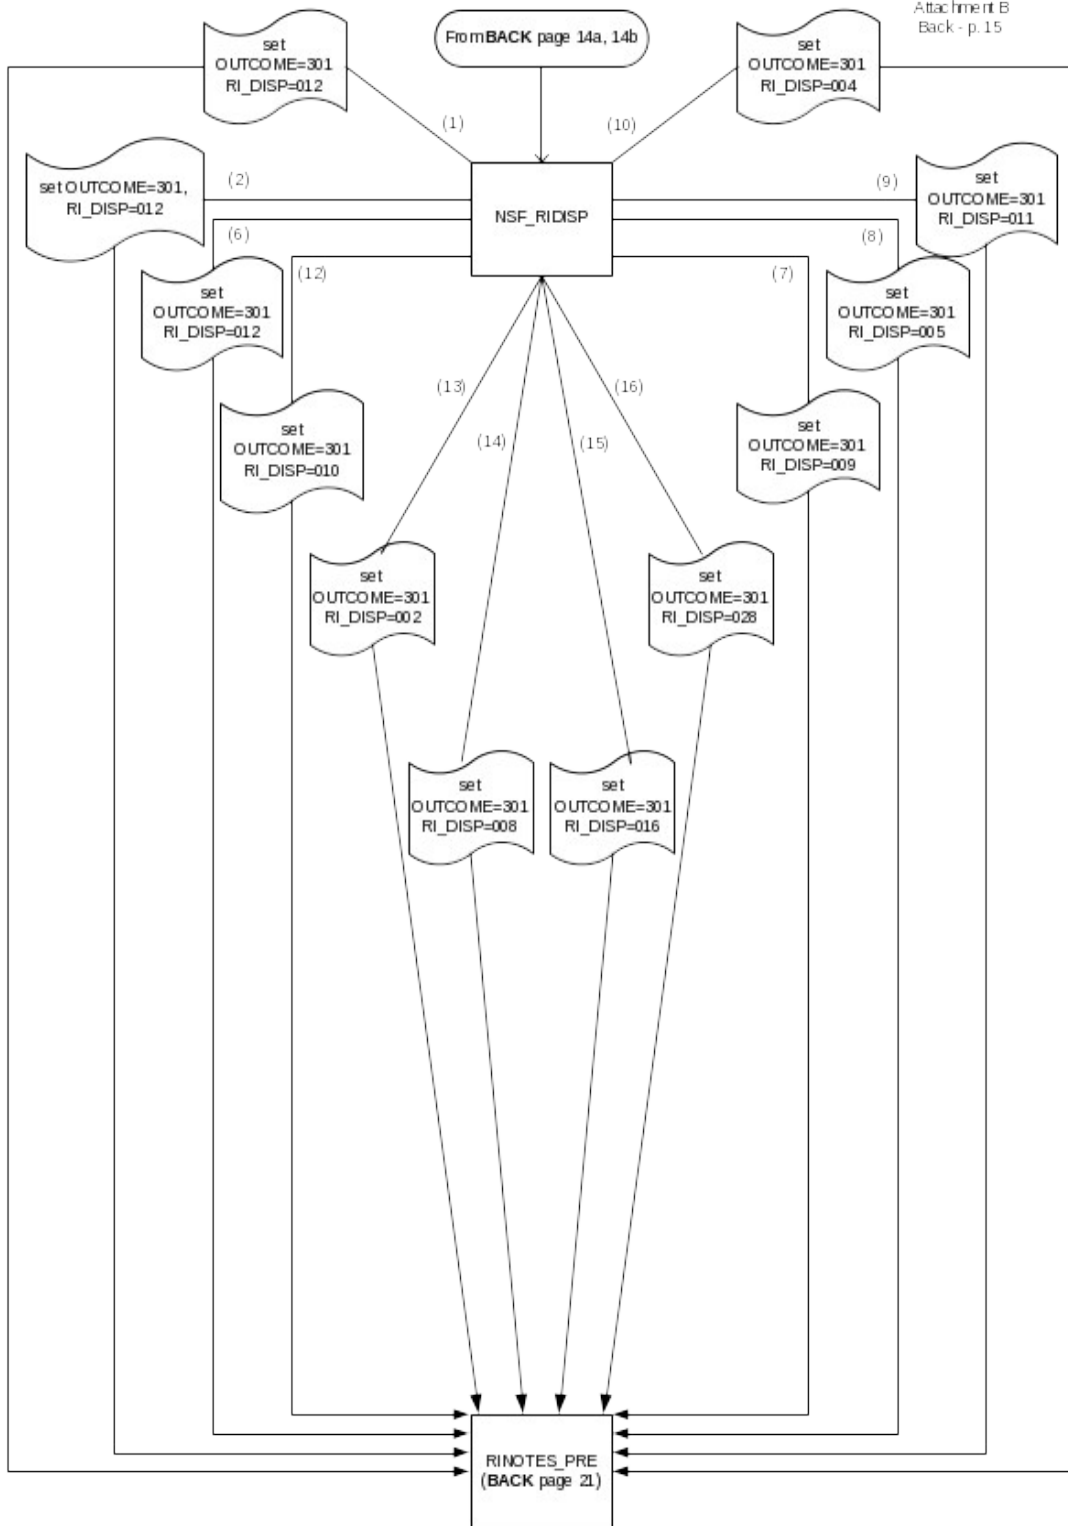

# CED 2000 Sample Redesign Reinterview Blaise Instrument Flowcharts

Attachment B - final  
p. 1

## Reference Screens

## Text Files

CED Reinterview Blaise Instrument Flowcharts -- Front

Attachment B  
Front - p. 2

CED Reinterview Blaise Instrument Flowcharts -- Middle

Attachment B  
Middle - p. 9

From MIDDLE page 10

Attachment B  
Middle - p.12

CED Reinterview Blaise Instrument Flowcharts -- Back

Attachment B  
Back - p.14

From FRONT page 3  
From BACK page 18, 19

Attachment B  
Back - p. 16