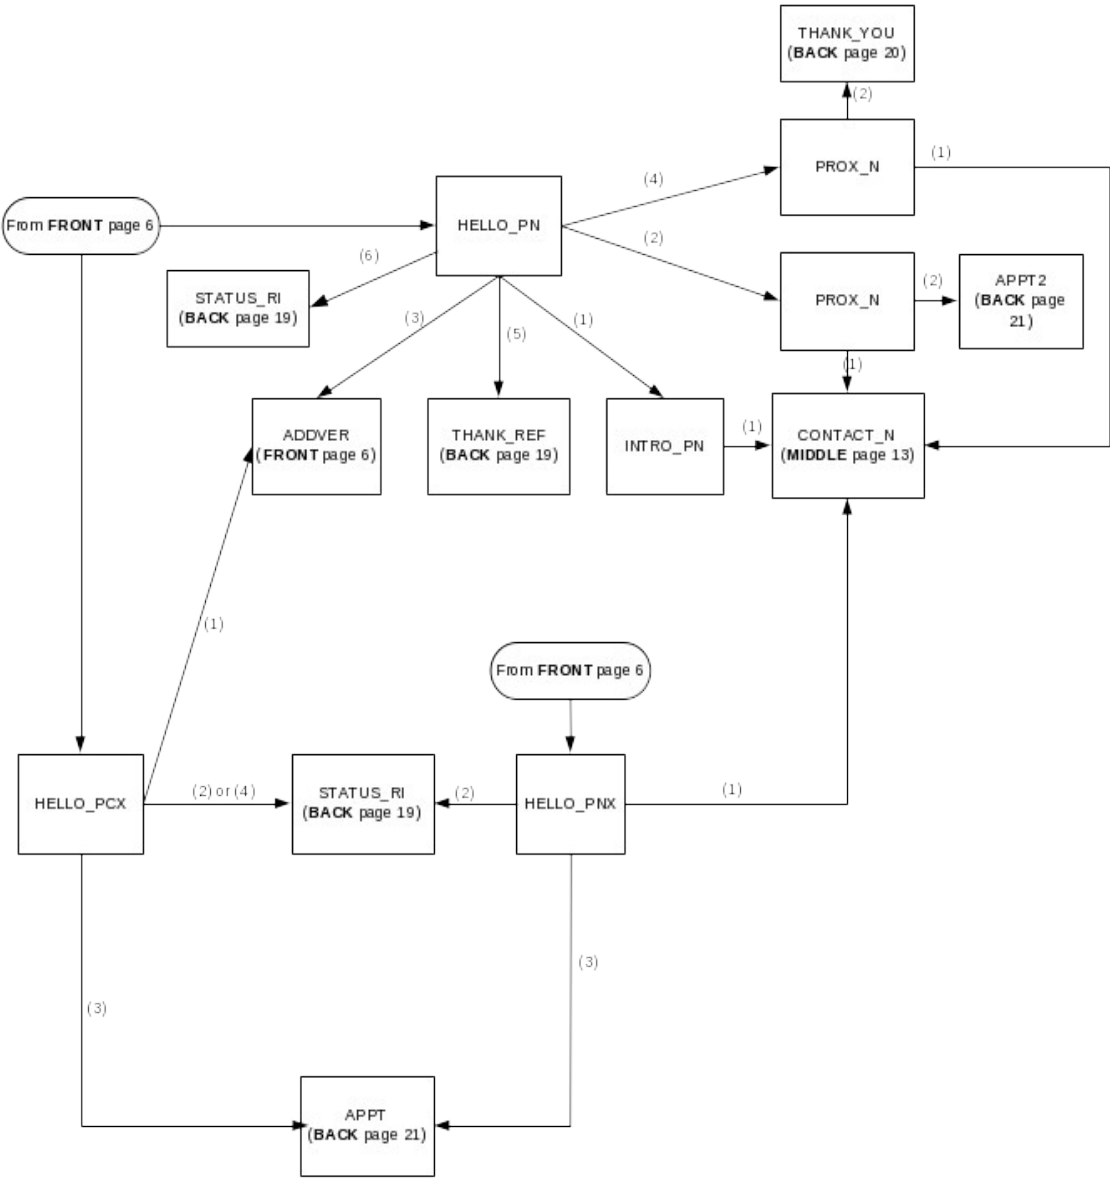

# CED 2000 Sample Redesign Reinterview Blaise Instrument Flowcharts

Attachment B - final  
p. 1

## Reference Screens

## Text Files

CED Reinterview Blaise Instrument Flowcharts -- Front

Attachment B  
Front - p. 2

CED Reinterview Blaise Instrument Flowcharts -- Middle

Attachment B  
Middle - p. 9

From MIDDLE page 10

Attachment B  
Middle - p.12

CED Reinterview Blaise Instrument Flowcharts -- Back

Attachment B  
Back - p.14

From FRONT page 3  
From BACK page 18, 19

Attachment B  
Back - p. 16