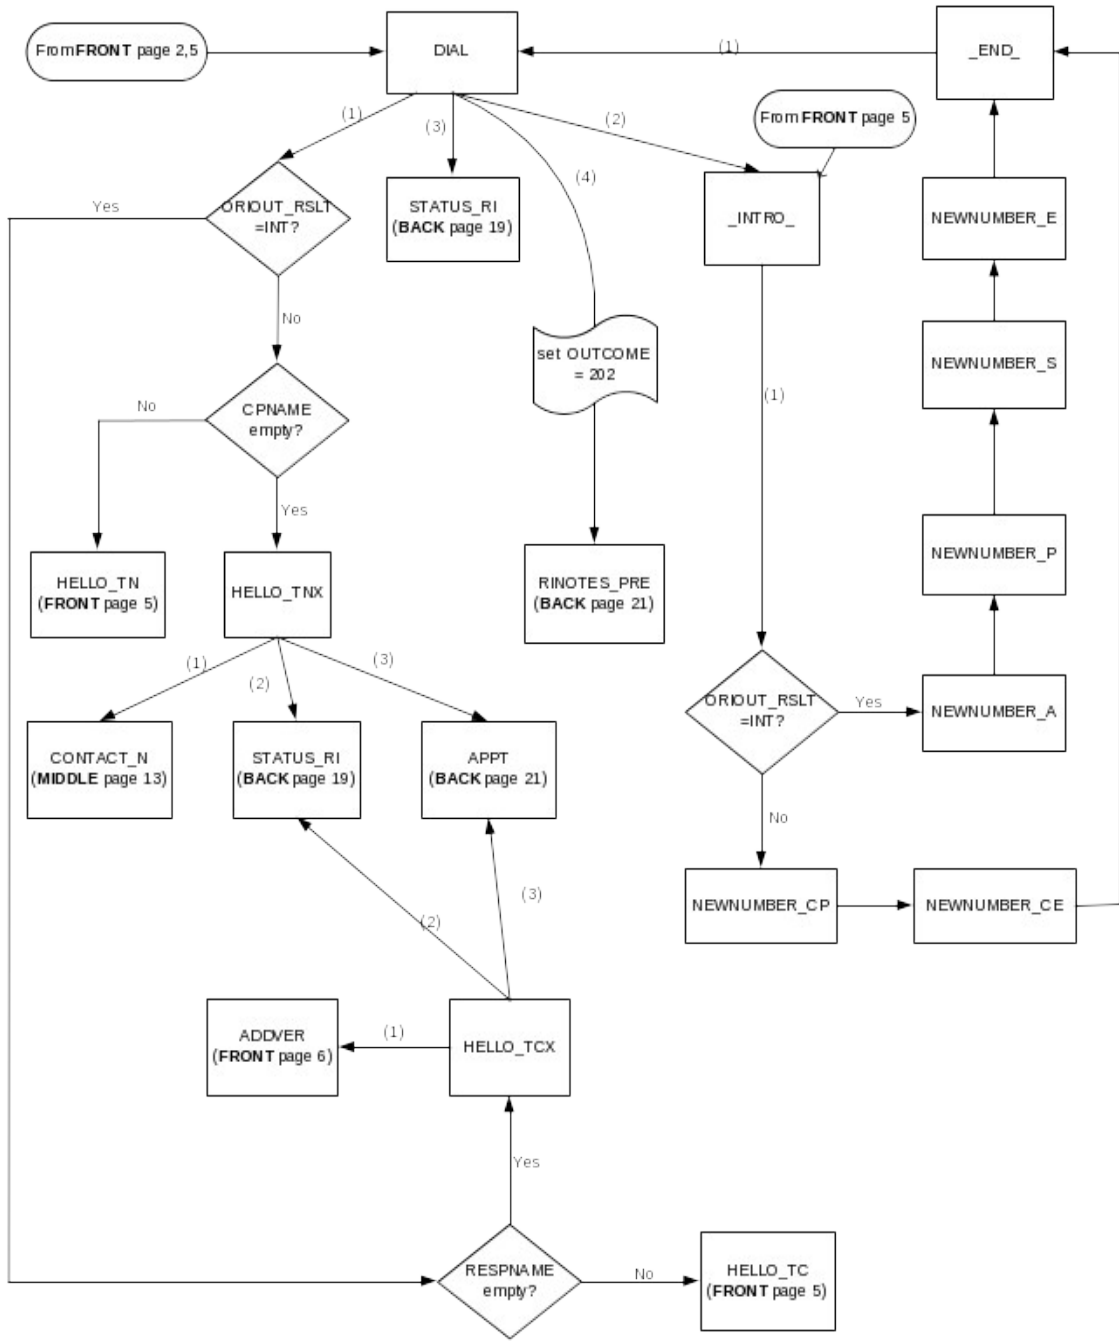

# CED 2000 Sample Redesign Reinterview Blaise Instrument Flowcharts

Attachment B - final  
p. 1

## Reference Screens

## Text Files

CED Reinterview Blaise Instrument Flowcharts -- Front

Attachment B  
Front - p. 2

CED Reinterview Blaise Instrument Flowcharts -- Middle

Attachment B  
Middle - p. 9

From MIDDLE page 10

Attachment B  
Middle - p.12

CED Reinterview Blaise Instrument Flowcharts -- Back

Attachment B  
Back - p.14

From FRONT page 3  
From BACK page 18, 19

Attachment B  
Back - p. 16