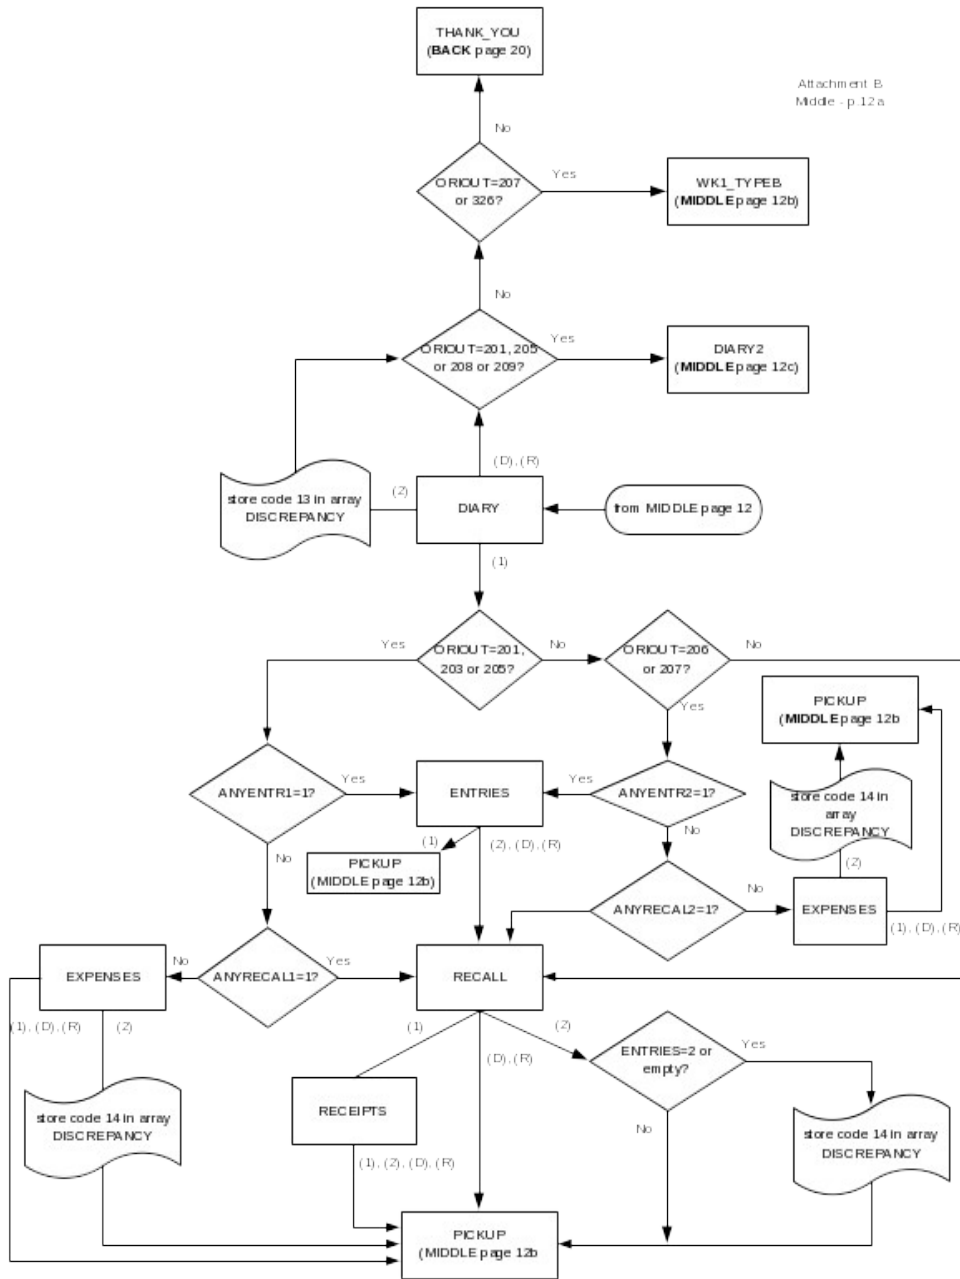

# CED 2000 Sample Redesign Reinterview Blaise Instrument Flowcharts

Attachment B - final  
p. 1

## Reference Screens

## Text Files

CED Reinterview Blaise Instrument Flowcharts -- Front

Attachment B  
Front - p. 2

CED Reinterview Blaise Instrument Flowcharts -- Middle

Attachment B  
Middle - p. 9

From MIDDLE page 10

Attachment B  
Middle - p.12

CED Reinterview Blaise Instrument Flowcharts -- Back

Attachment B  
Back - p.14

From FRONT page 3  
From BACK page 18, 19

Attachment B  
Back - p. 16