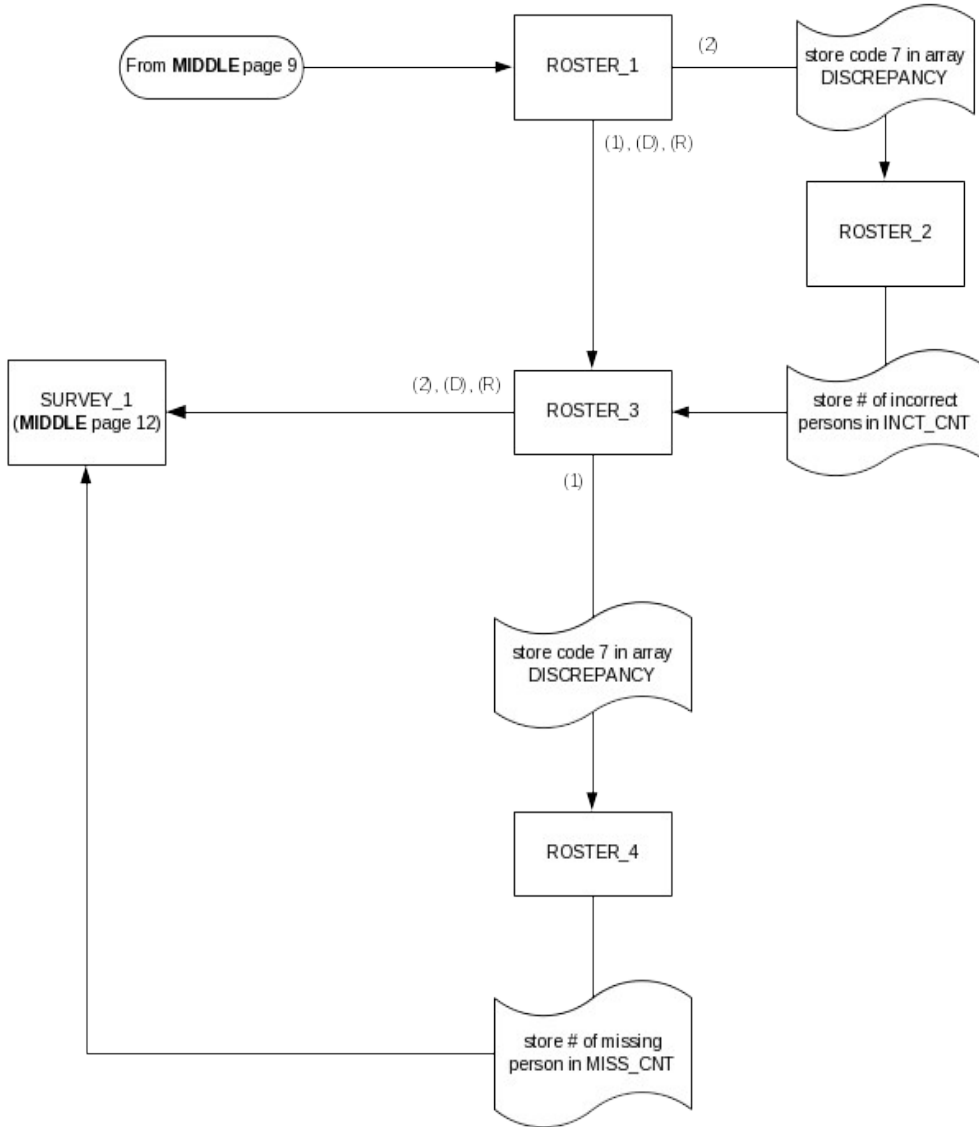

# CED 2000 Sample Redesign Reinterview Blaise Instrument Flowcharts

Attachment B - final  
p. 1

## Reference Screens

## Text Files

CED Reinterview Blaise Instrument Flowcharts -- Front

Attachment B  
Front - p. 2

CED Reinterview Blaise Instrument Flowcharts -- Middle

Attachment B  
Middle - p. 9

From MIDDLE page 10

Attachment B  
Middle - p.12

CED Reinterview Blaise Instrument Flowcharts -- Back

Attachment B  
Back - p.14

From FRONT page 3  
From BACK page 18, 19

Attachment B  
Back - p. 16