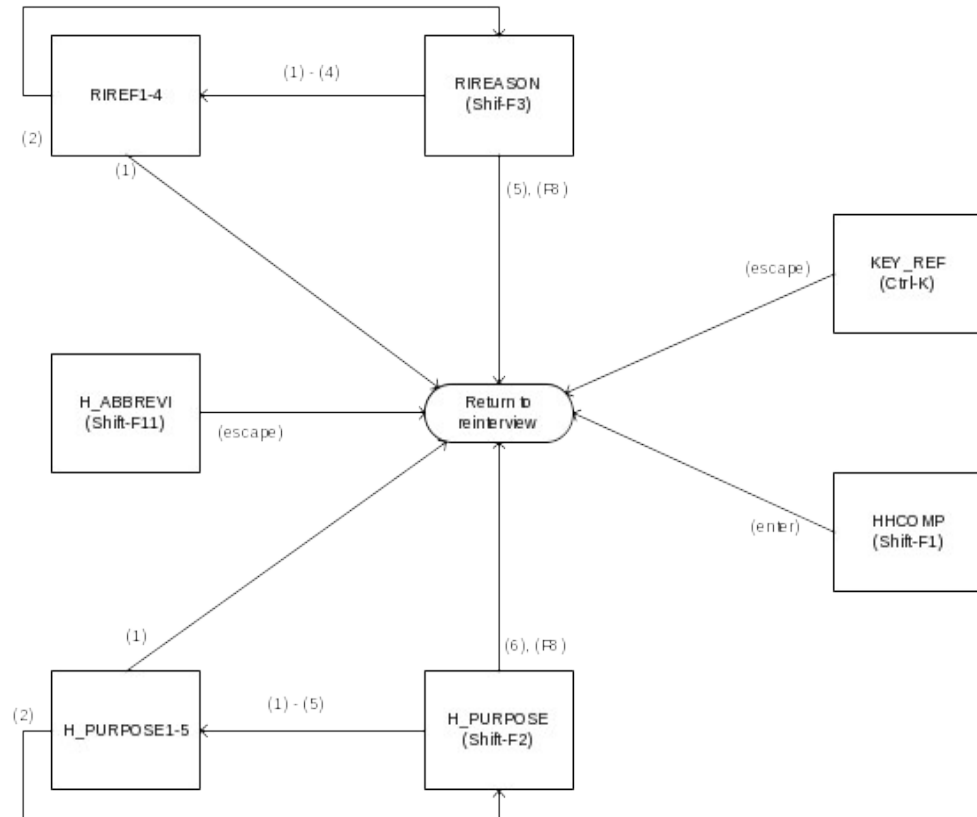

# CED 2000 Sample Redesign Reinterview Blaise Instrument Flowcharts

Attachment B - final  
p. 1

## Reference Screens

## Text Files

CED Reinterview Blaise Instrument Flowcharts -- Front

Attachment B  
Front - p. 2

CED Reinterview Blaise Instrument Flowcharts -- Middle

Attachment B  
Middle - p. 9

From MIDDLE page 10

Attachment B  
Middle - p.12