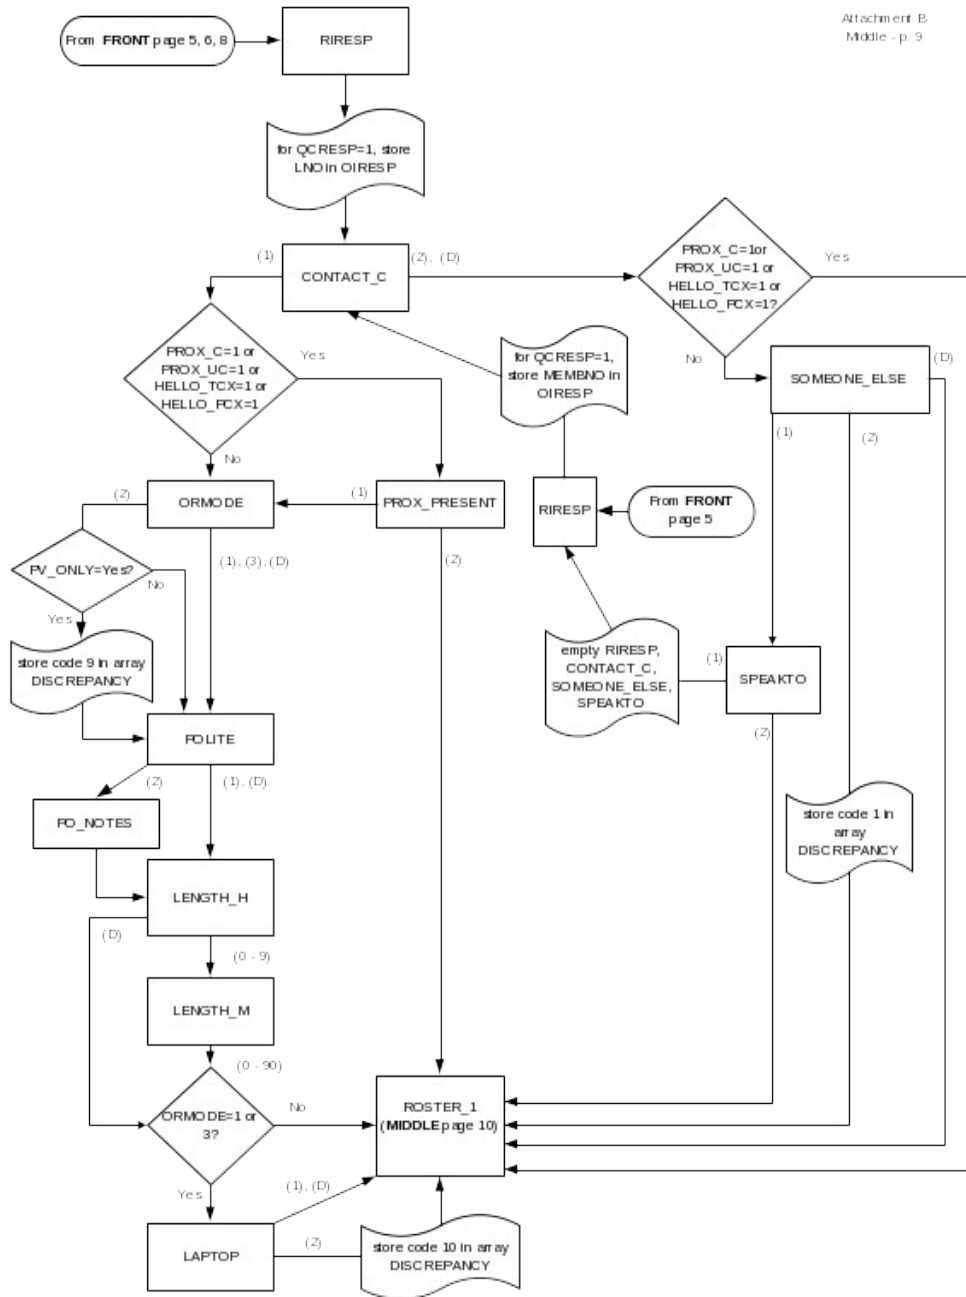

# CED 2000 Sample Redesign Reinterview Blaise Instrument Flowcharts

Attachment B - final  
p. 1

## Reference Screens

## Text Files

CED Reinterview Blaise Instrument Flowcharts -- Front

Attachment B  
Front - p. 2

CED Reinterview Blaise Instrument Flowcharts -- Middle

Attachment B  
Middle - p. 9

From MIDDLE page 10

Attachment B  
Middle - p.12

CED Reinterview Blaise Instrument Flowcharts -- Back

Attachment B  
Back - p.14

From FRONT page 3  
From BACK page 18, 19

Attachment B  
Back - p. 16