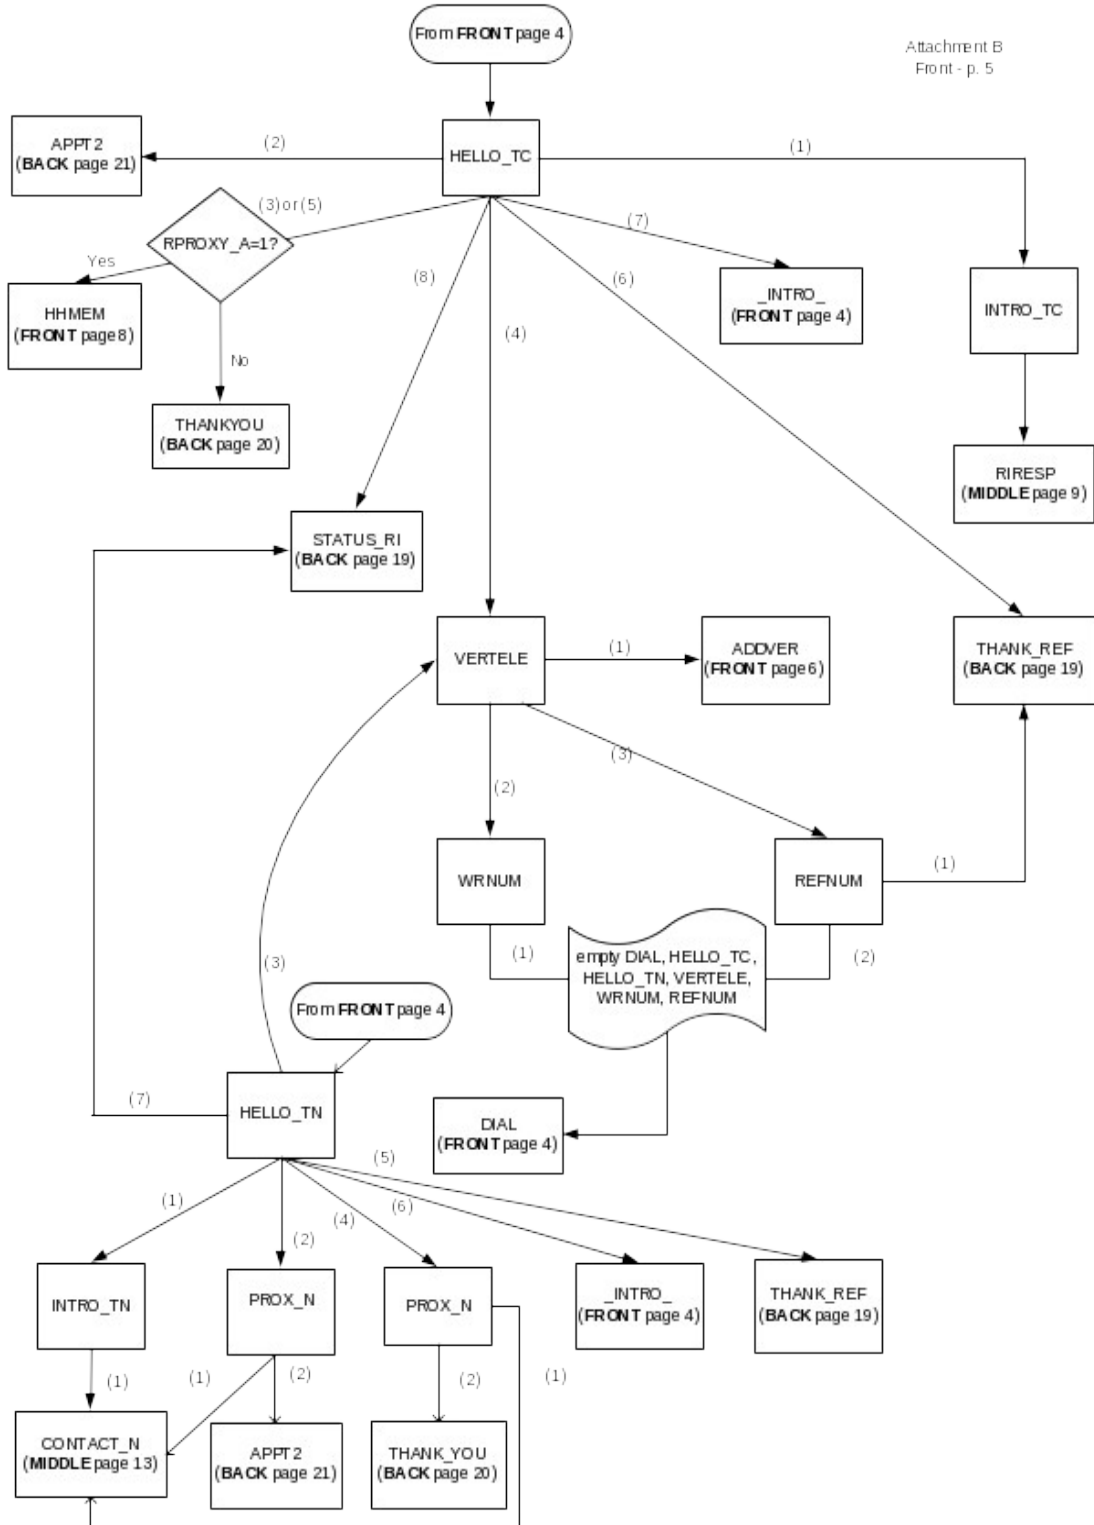

# CED 2000 Sample Redesign Reinterview Blaise Instrument Flowcharts

Attachment B - final  
p. 1

## Reference Screens

## Text Files

CED Reinterview Blaise Instrument Flowcharts -- Front

Attachment B  
Front - p. 2

CED Reinterview Blaise Instrument Flowcharts -- Middle

Attachment B  
Middle - p. 9

From MIDDLE page 10

Attachment B  
Middle - p.12

CED Reinterview Blaise Instrument Flowcharts -- Back

Attachment B  
Back - p.14

From FRONT page 3  
From BACK page 18, 19

Attachment B  
Back - p. 16