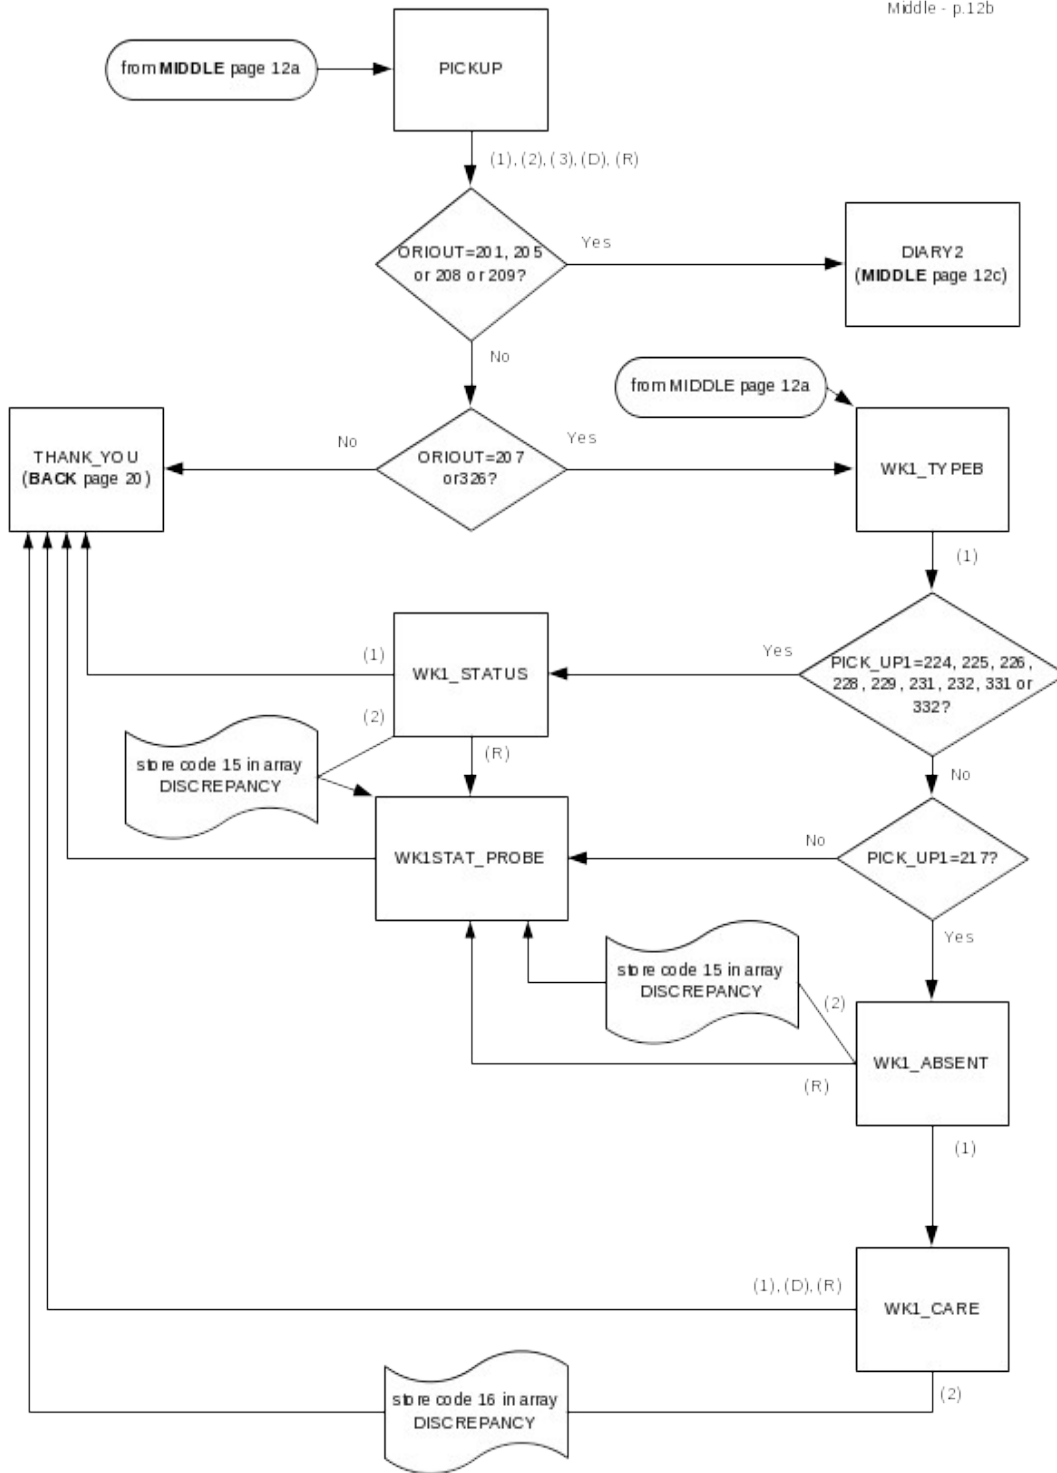

# CED 2000 Sample Redesign Reinterview Blaise Instrument Flowcharts

Attachment B - final  
p. 1

## Reference Screens

## Text Files

CED Reinterview Blaise Instrument Flowcharts -- Front

Attachment B  
Front - p. 2

CED Reinterview Blaise Instrument Flowcharts -- Middle

Attachment B  
Middle - p. 9

From MIDDLE page 10

Attachment B  
Middle - p.12

CED Reinterview Blaise Instrument Flowcharts -- Back

Attachment B  
Back - p.14

From FRONT page 3  
From BACK page 18, 19

Attachment B  
Back - p. 16