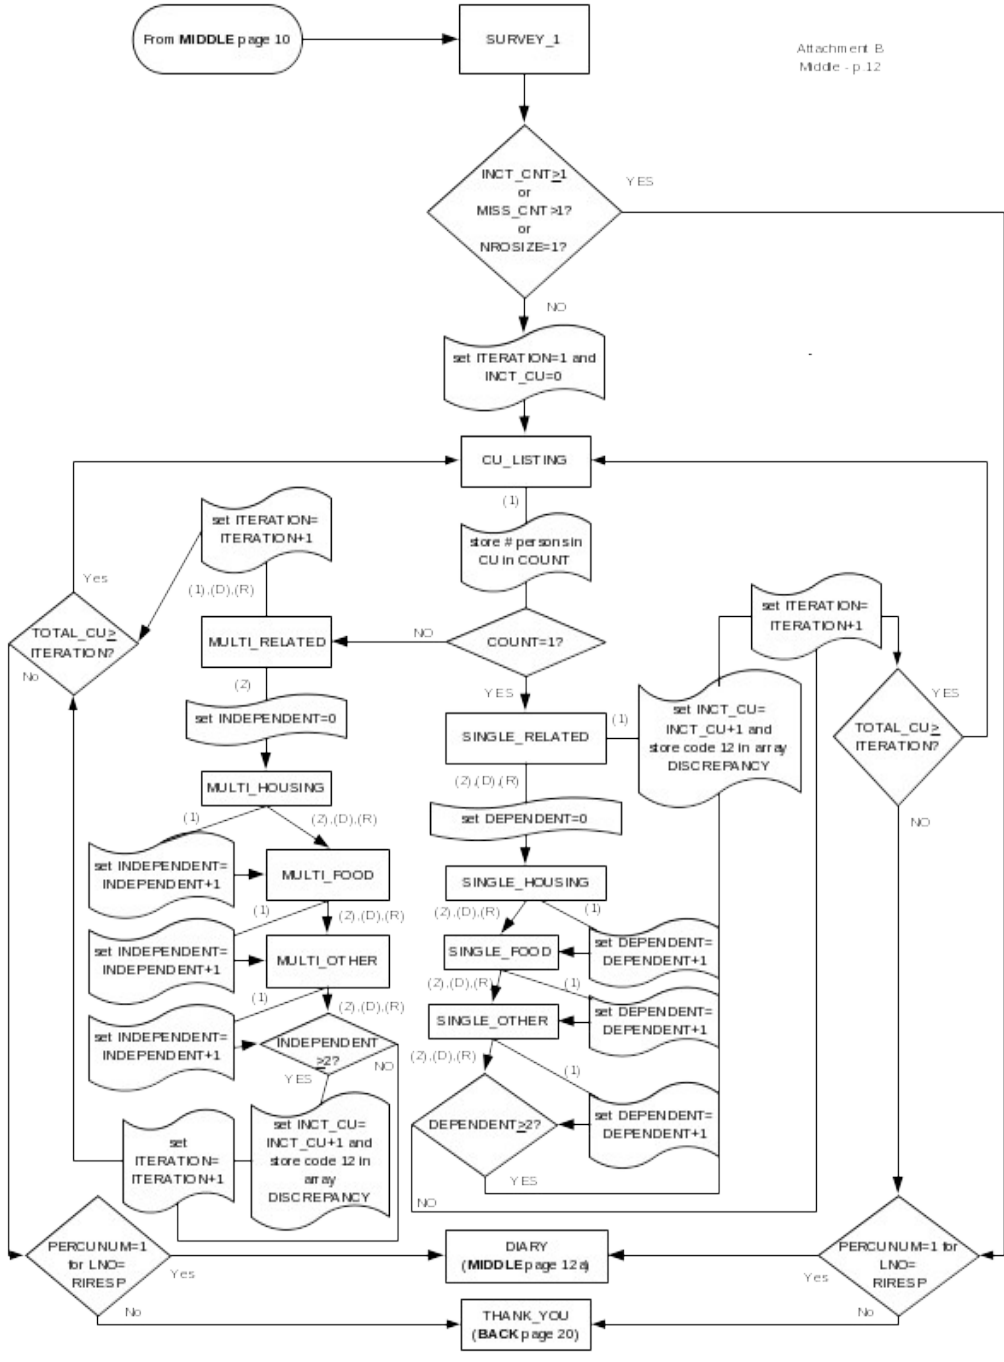

# CED 2000 Sample Redesign Reinterview Blaise Instrument Flowcharts

Attachment B - final  
p. 1

## Reference Screens

## Text Files

CED Reinterview Blaise Instrument Flowcharts -- Front

Attachment B  
Front - p. 2

CED Reinterview Blaise Instrument Flowcharts -- Middle

Attachment B  
Middle - p. 9

From MIDDLE page 10

Attachment B  
Middle - p.12

CED Reinterview Blaise Instrument Flowcharts -- Back

Attachment B  
Back - p.14

From FRONT page 3  
From BACK page 18, 19

Attachment B  
Back - p. 16