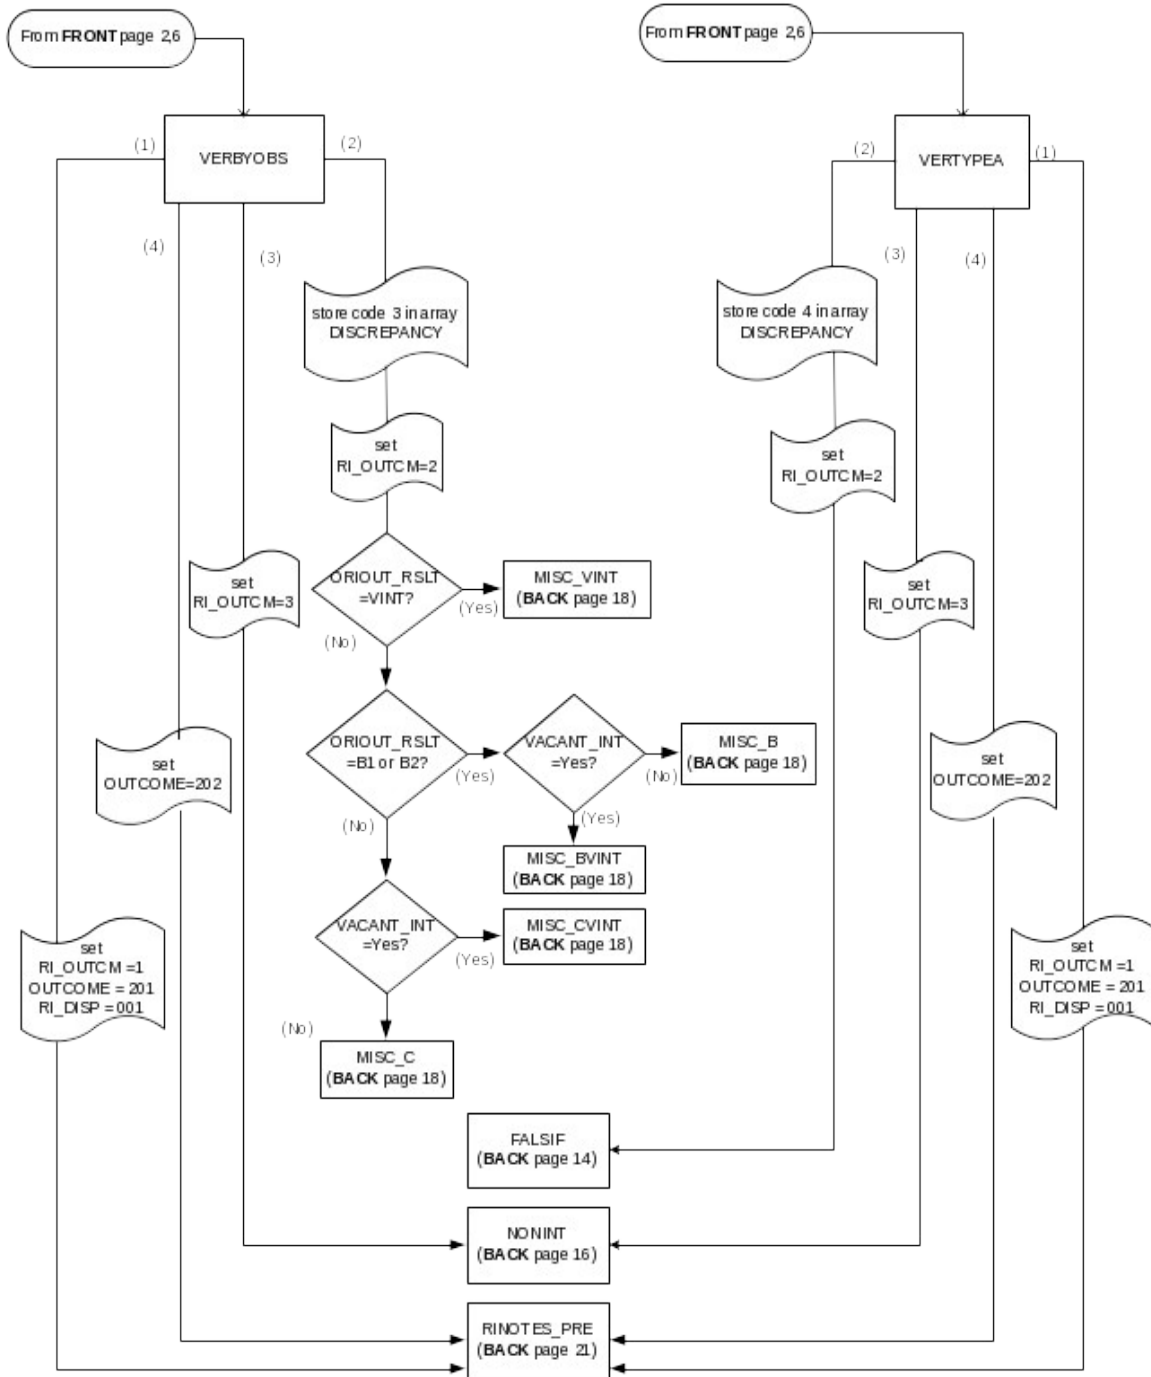

# CED 2000 Sample Redesign Reinterview Blaise Instrument Flowcharts

Attachment B - final  
p. 1

## Reference Screens

## Text Files

CED Reinterview Blaise Instrument Flowcharts -- Front

Attachment B  
Front - p. 2

CED Reinterview Blaise Instrument Flowcharts -- Middle

Attachment B  
Middle - p. 9

From MIDDLE page 10

Attachment B  
Middle - p.12