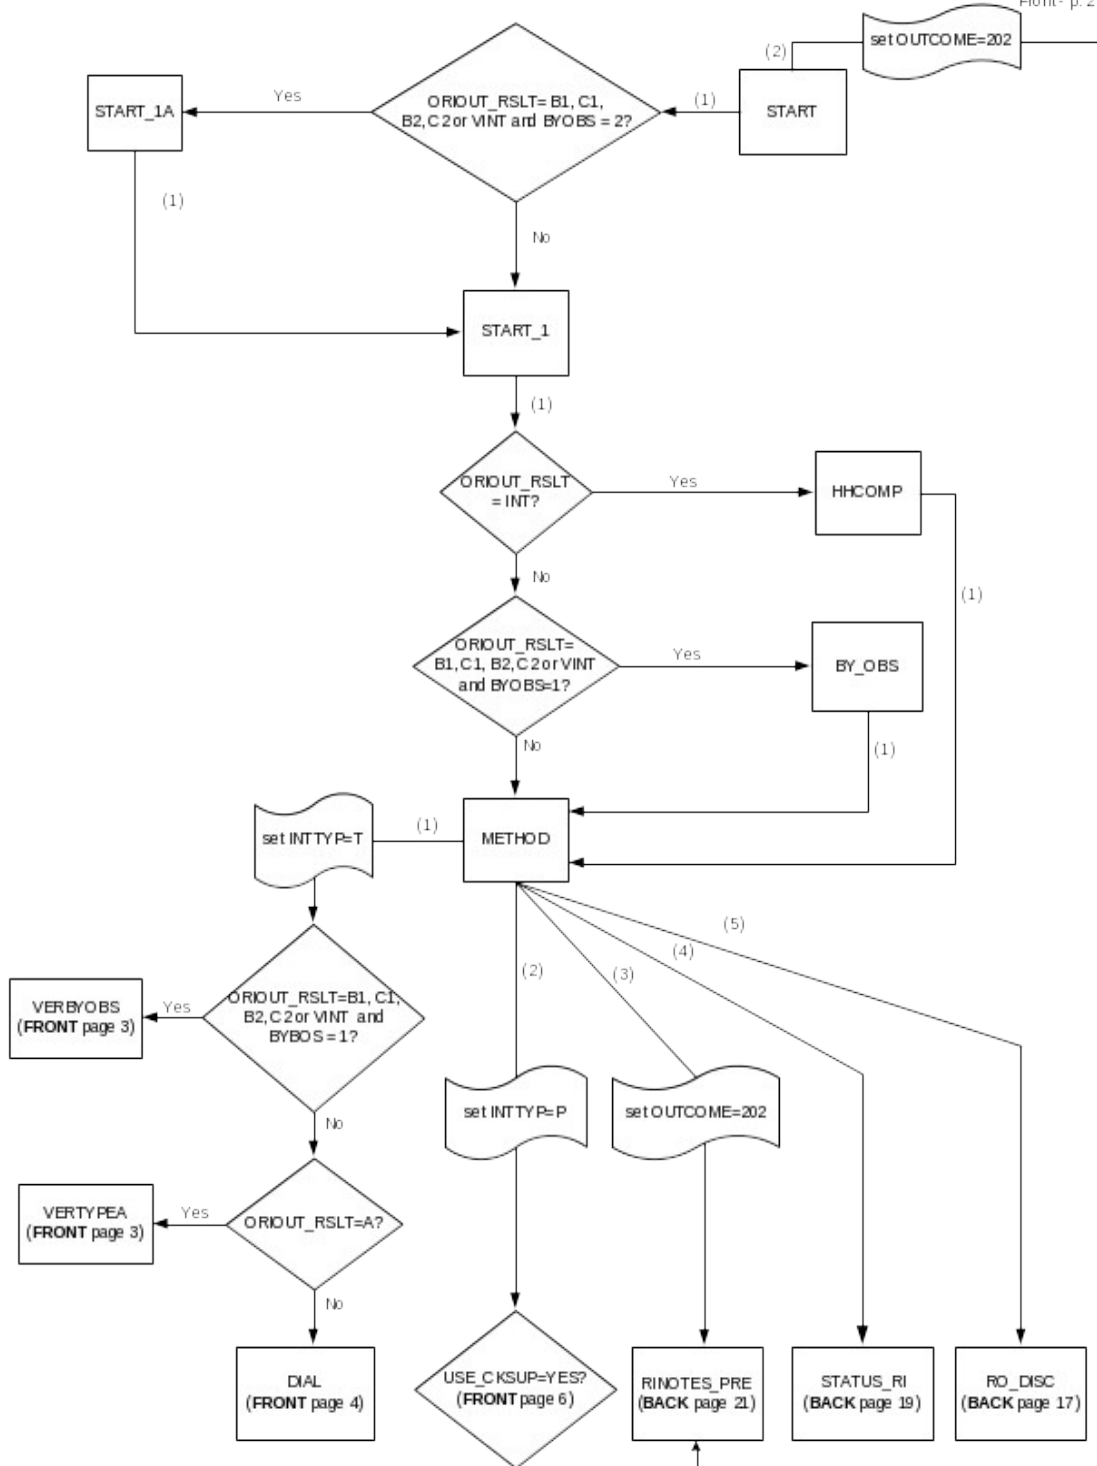

# CED 2000 Sample Redesign Reinterview Blaise Instrument Flowcharts

Attachment B - final  
p. 1

## Reference Screens

## Text Files

CED Reinterview Blaise Instrument Flowcharts -- Front

Attachment B  
Front - p. 2

CED Reinterview Blaise Instrument Flowcharts -- Middle

Attachment B  
Middle - p. 9

From MIDDLE page 10

Attachment B  
Middle - p.12