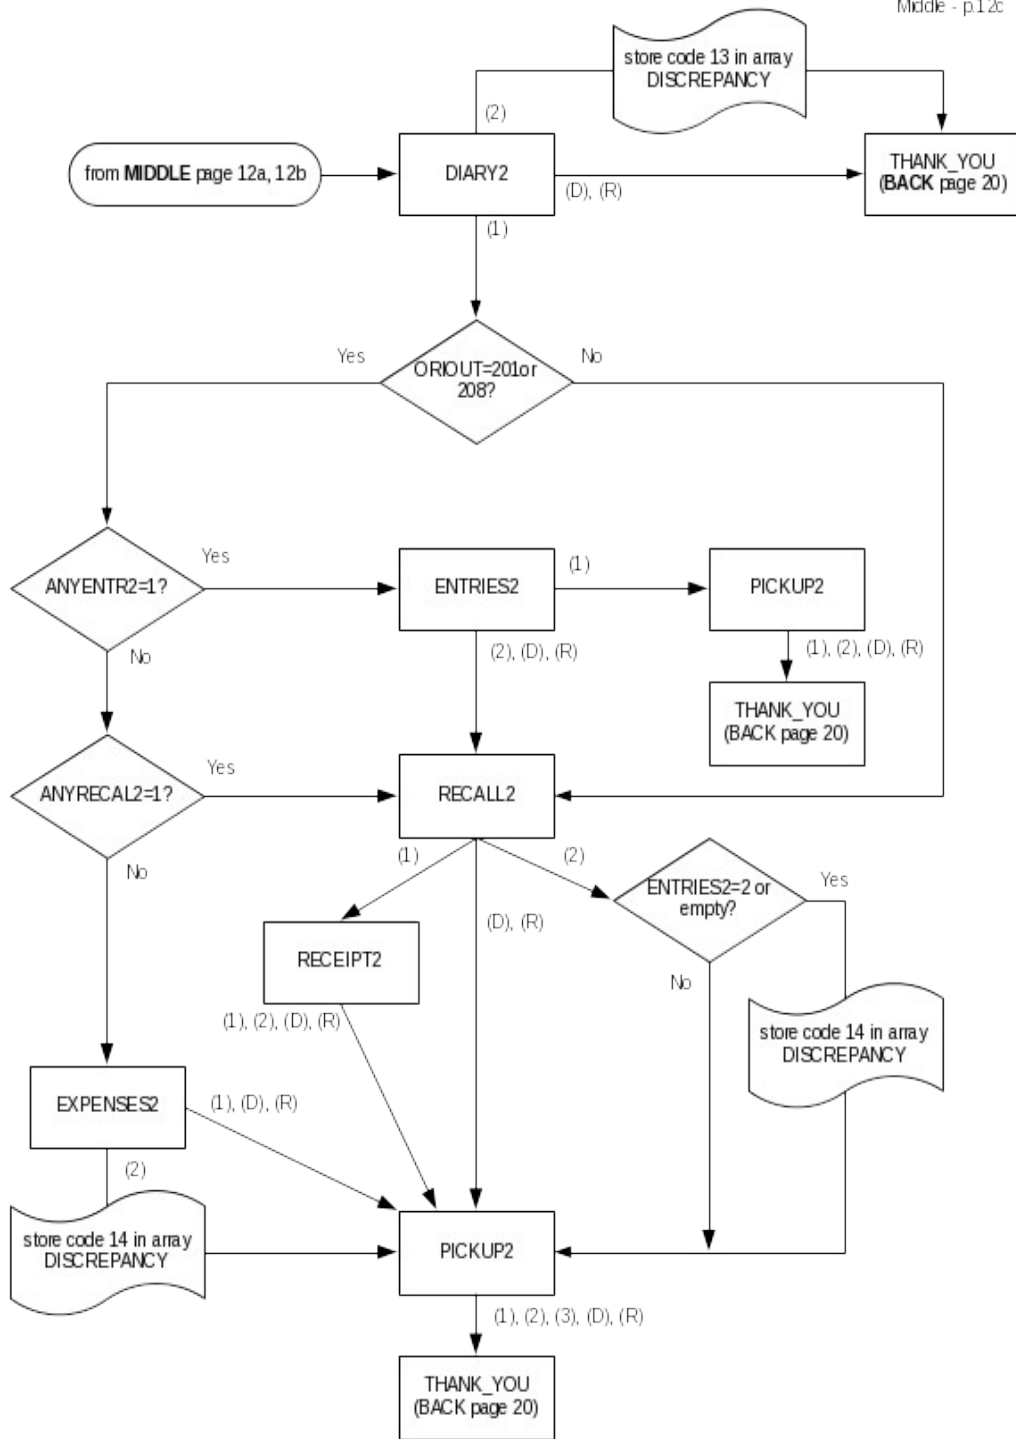

# CED 2000 Sample Redesign Reinterview Blaise Instrument Flowcharts

Attachment B - final  
p. 1

## Reference Screens

## Text Files

CED Reinterview Blaise Instrument Flowcharts -- Front

Attachment B  
Front - p. 2

CED Reinterview Blaise Instrument Flowcharts -- Middle

Attachment B  
Middle - p. 9

From MIDDLE page 10

Attachment B  
Middle - p.12

CED Reinterview Blaise Instrument Flowcharts -- Back

Attachment B  
Back - p.14

From FRONT page 3  
From BACK page 18, 19

Attachment B  
Back - p. 16