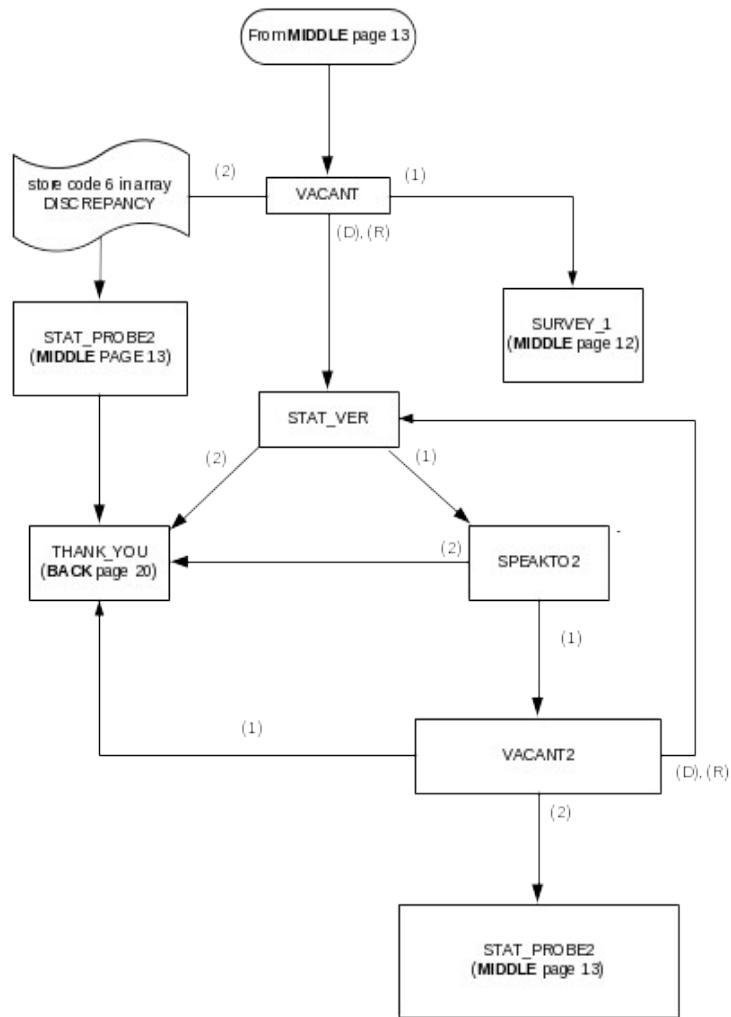

# CED 2000 Sample Redesign Reinterview Blaise Instrument Flowcharts

Attachment B - final  
p. 1

## Reference Screens

## Text Files

CED Reinterview Blaise Instrument Flowcharts -- Front

Attachment B  
Front - p. 2

CED Reinterview Blaise Instrument Flowcharts -- Middle

Attachment B  
Middle - p. 9

From MIDDLE page 10

Attachment B  
Middle - p.12

CED Reinterview Blaise Instrument Flowcharts -- Back

Attachment B  
Back - p.14

From FRONT page 3  
From BACK page 18, 19

Attachment B  
Back - p. 16