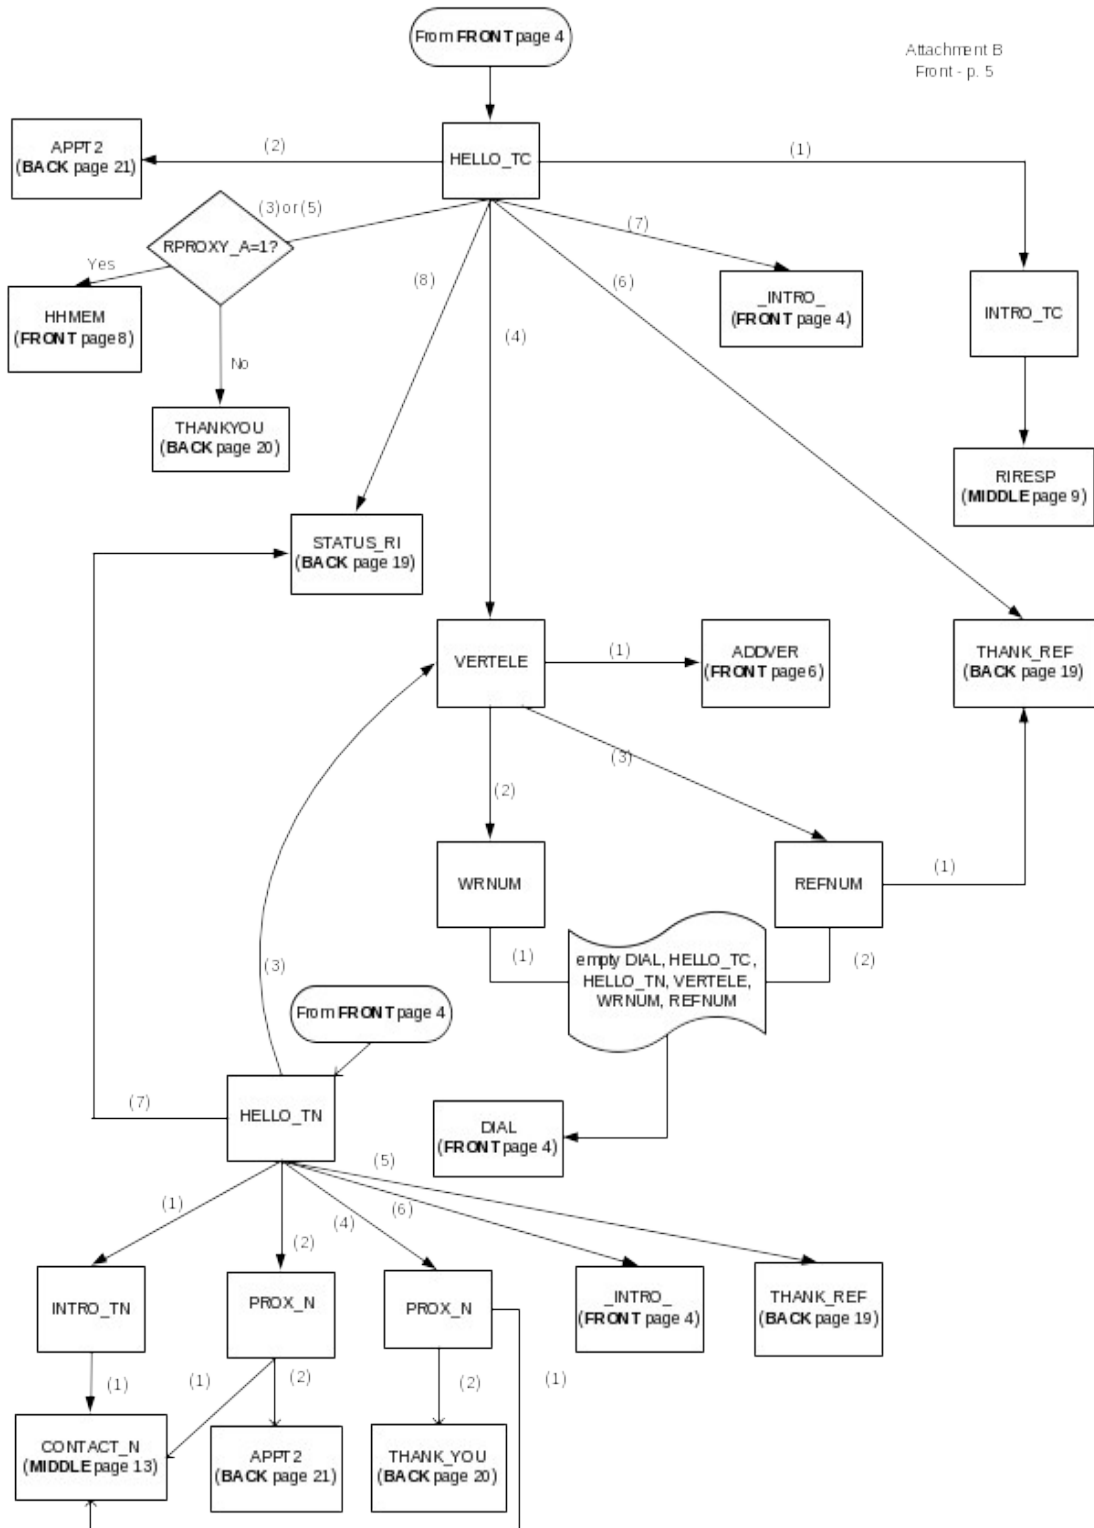

CEQ 2007 Reinterview Instrument Flowcharts

Attachment B
p. 1

Reference Screens

Text Files

CEQ 2006 Reinterview
 Reinterview Instrument Flowcharts -- Front

Attachment B
 Front - p. 2

CEQ 2006 Reinterview Instrument Flowcharts -- Middle

Attachment B
Middle - p. 9

From MIDDLE page 10, 11

Attachment B
Middle - p. 12

CEQ 2006 Reinterview Instrument Flowcharts -- Back

Attachment B
Back - p.14

From FRONT page 3
From BACK page 18, 19

Attachment B
Back - p. 16