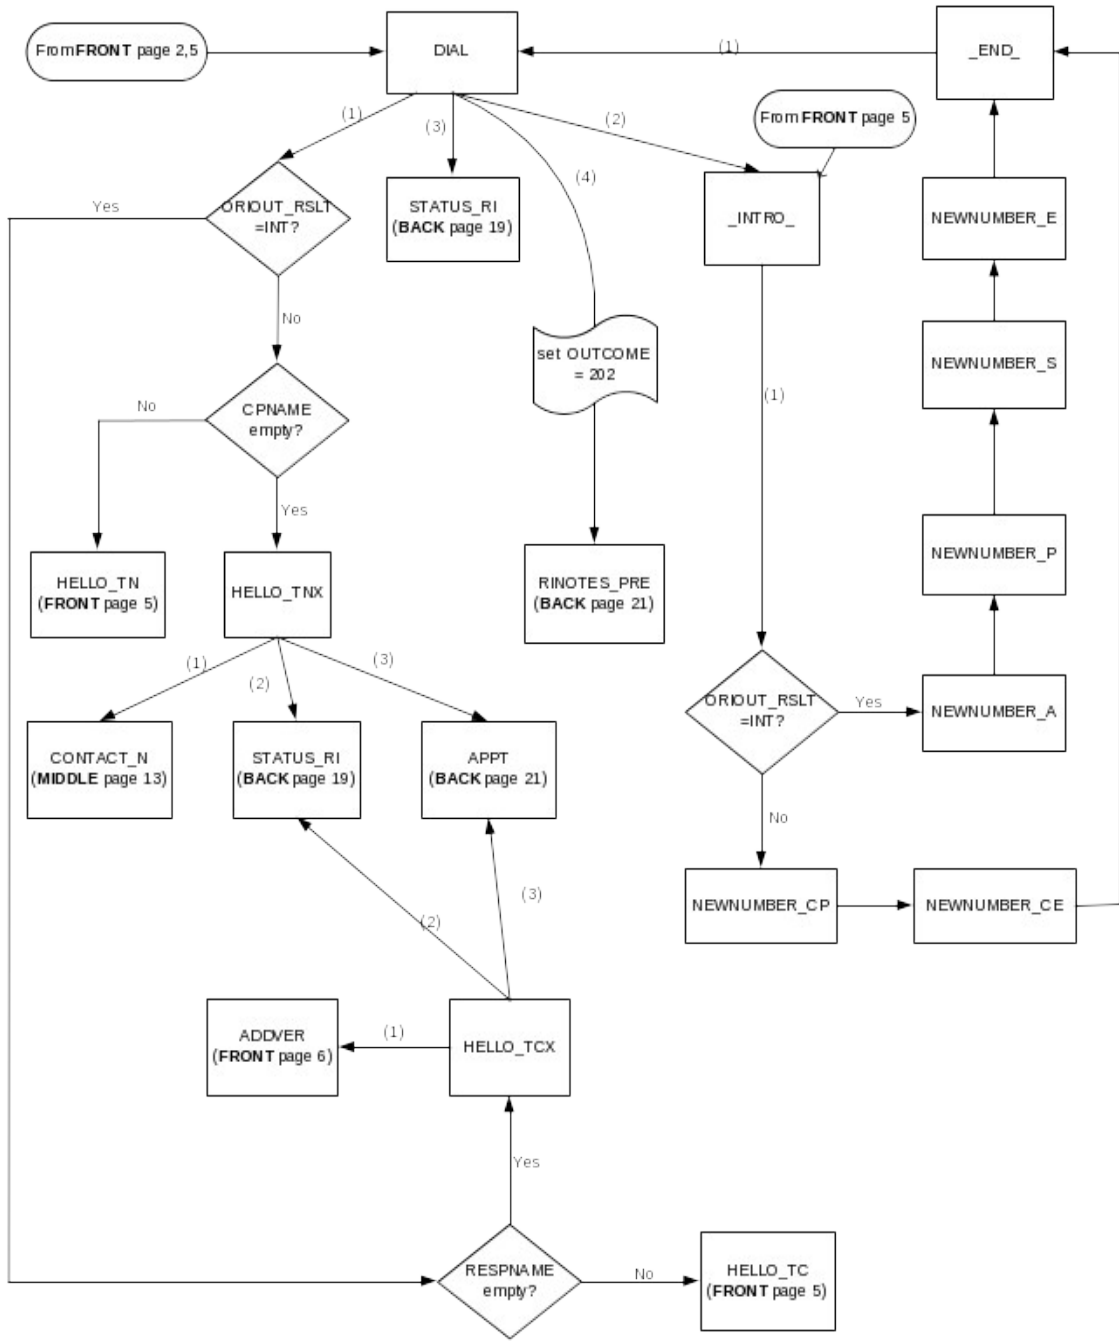

CEQ 2007 Reinterview Instrument Flowcharts

Attachment B
p. 1

Reference Screens

Text Files

CEQ 2006 Reinterview
 Reinterview Instrument Flowcharts -- Front

Attachment B
 Front - p. 2

CEQ 2006 Reinterview Instrument Flowcharts -- Middle

Attachment B
Middle - p. 9

From MIDDLE page 10, 11

Attachment B
Middle - p. 12

CEQ 2006 Reinterview Instrument Flowcharts -- Back

Attachment B
Back - p.14

From FRONT page 3
From BACK page 18, 19

Attachment B
Back - p. 16