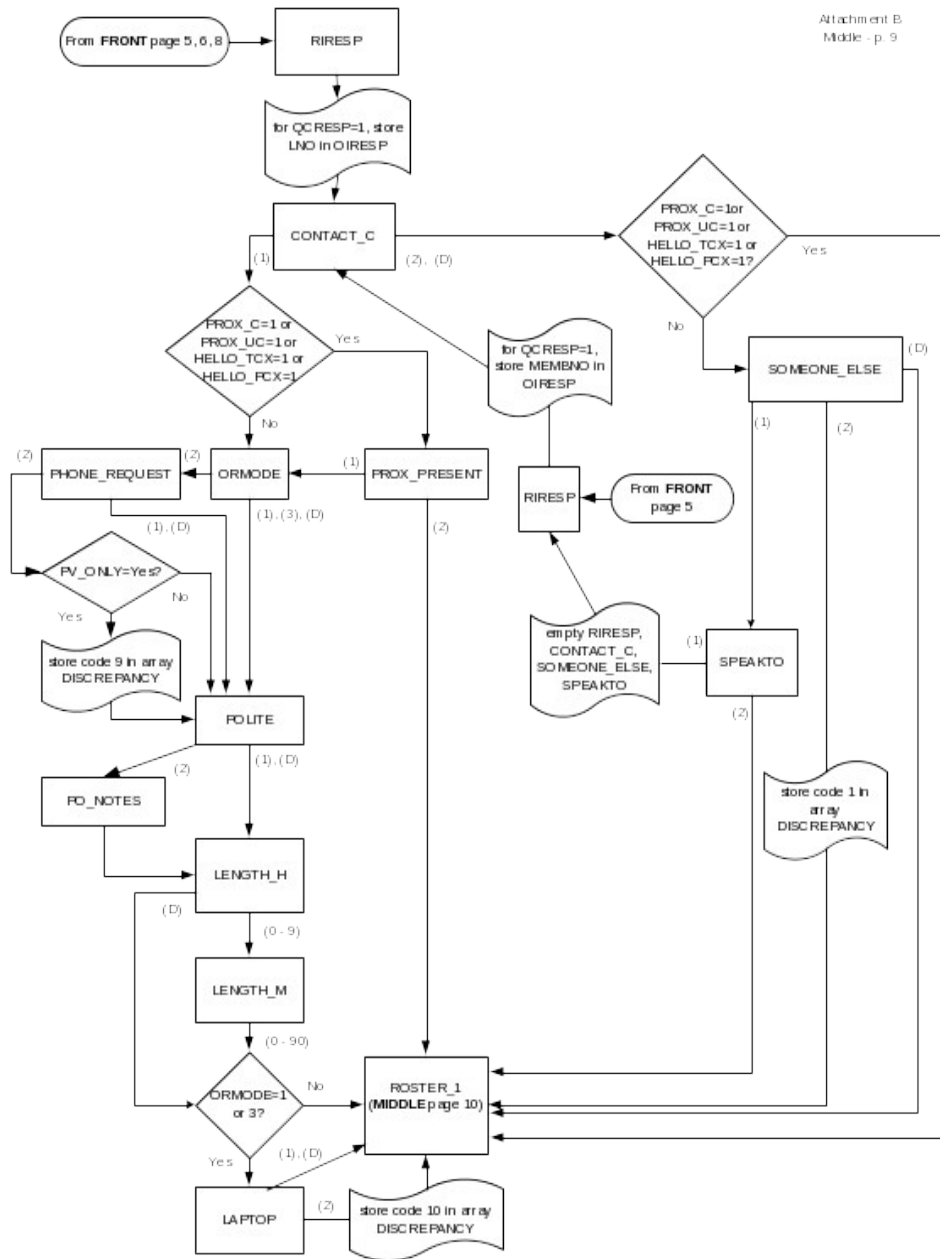

CEQ 2007 Reinterview Instrument Flowcharts

Attachment B
p. 1

Reference Screens

Text Files

CEQ 2006 Reinterview
 Reinterview Instrument Flowcharts -- Front

Attachment B
 Front - p. 2

CEQ 2006 Reinterview Instrument Flowcharts -- Middle

Attachment B
Middle - p. 9

From MIDDLE page 10, 11

Attachment B
Middle - p. 12

CEQ 2006 Reinterview Instrument Flowcharts -- Back

Attachment B
Back - p.14

From FRONT page 3
From BACK page 18, 19

Attachment B
Back - p. 16