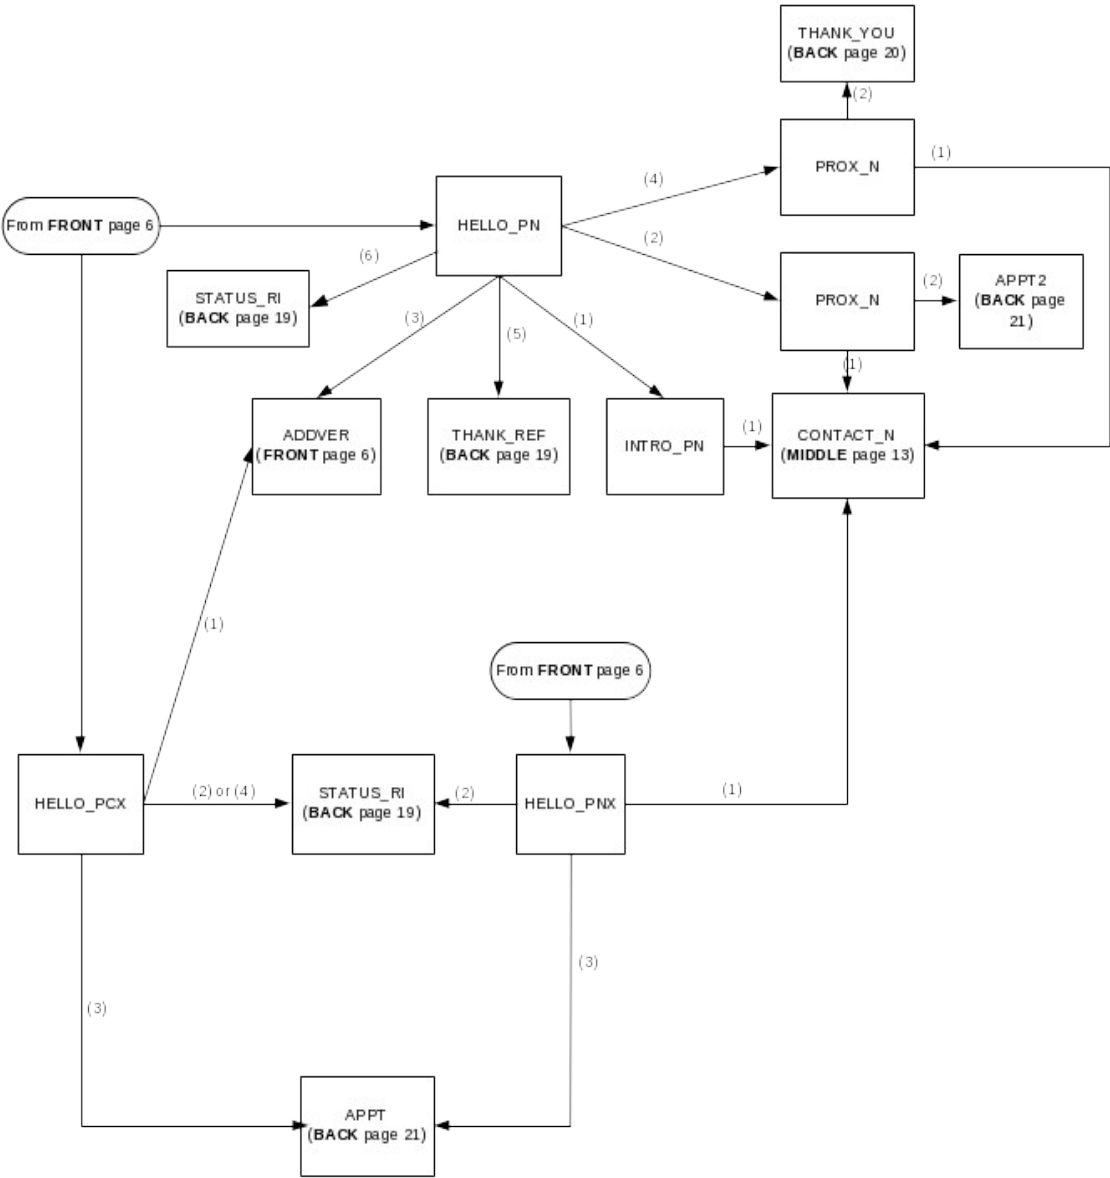

CEQ 2007 Reinterview Instrument Flowcharts

Attachment B
p. 1

Reference Screens

Text Files

CEQ 2006 Reinterview
 Reinterview Instrument Flowcharts -- Front

Attachment B
 Front - p. 2

CEQ 2006 Reinterview Instrument Flowcharts -- Middle

Attachment B
Middle - p. 9

From MIDDLE page 10, 11

Attachment B
Middle - p. 12

CEQ 2006 Reinterview Instrument Flowcharts -- Back

Attachment B
Back - p.14

From FRONT page 3
From BACK page 18, 19

Attachment B
Back - p. 16