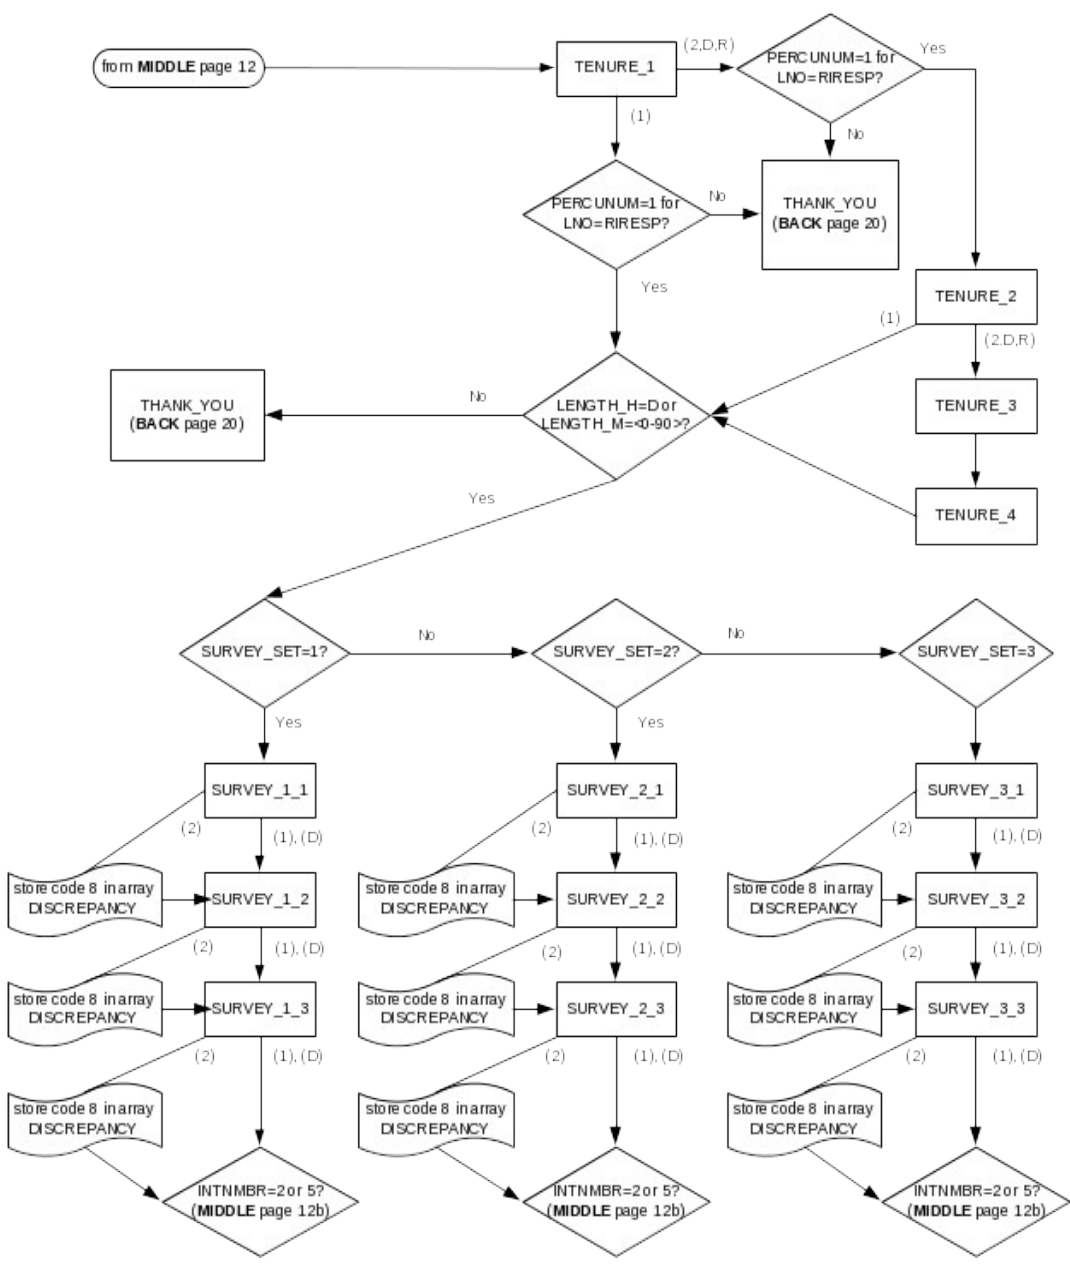

CEQ 2007 Reinterview Instrument Flowcharts

Attachment B
p. 1

Reference Screens

Text Files

CEQ 2006 Reinterview
 Reinterview Instrument Flowcharts -- Front

Attachment B
 Front - p. 2

CEQ 2006 Reinterview Instrument Flowcharts -- Middle

Attachment B
Middle - p. 9

From MIDDLE page 10, 11

Attachment B
Middle - p. 12

CEQ 2006 Reinterview Instrument Flowcharts -- Back

Attachment B
Back - p.14

From FRONT page 3
From BACK page 18, 19

Attachment B
Back - p. 16