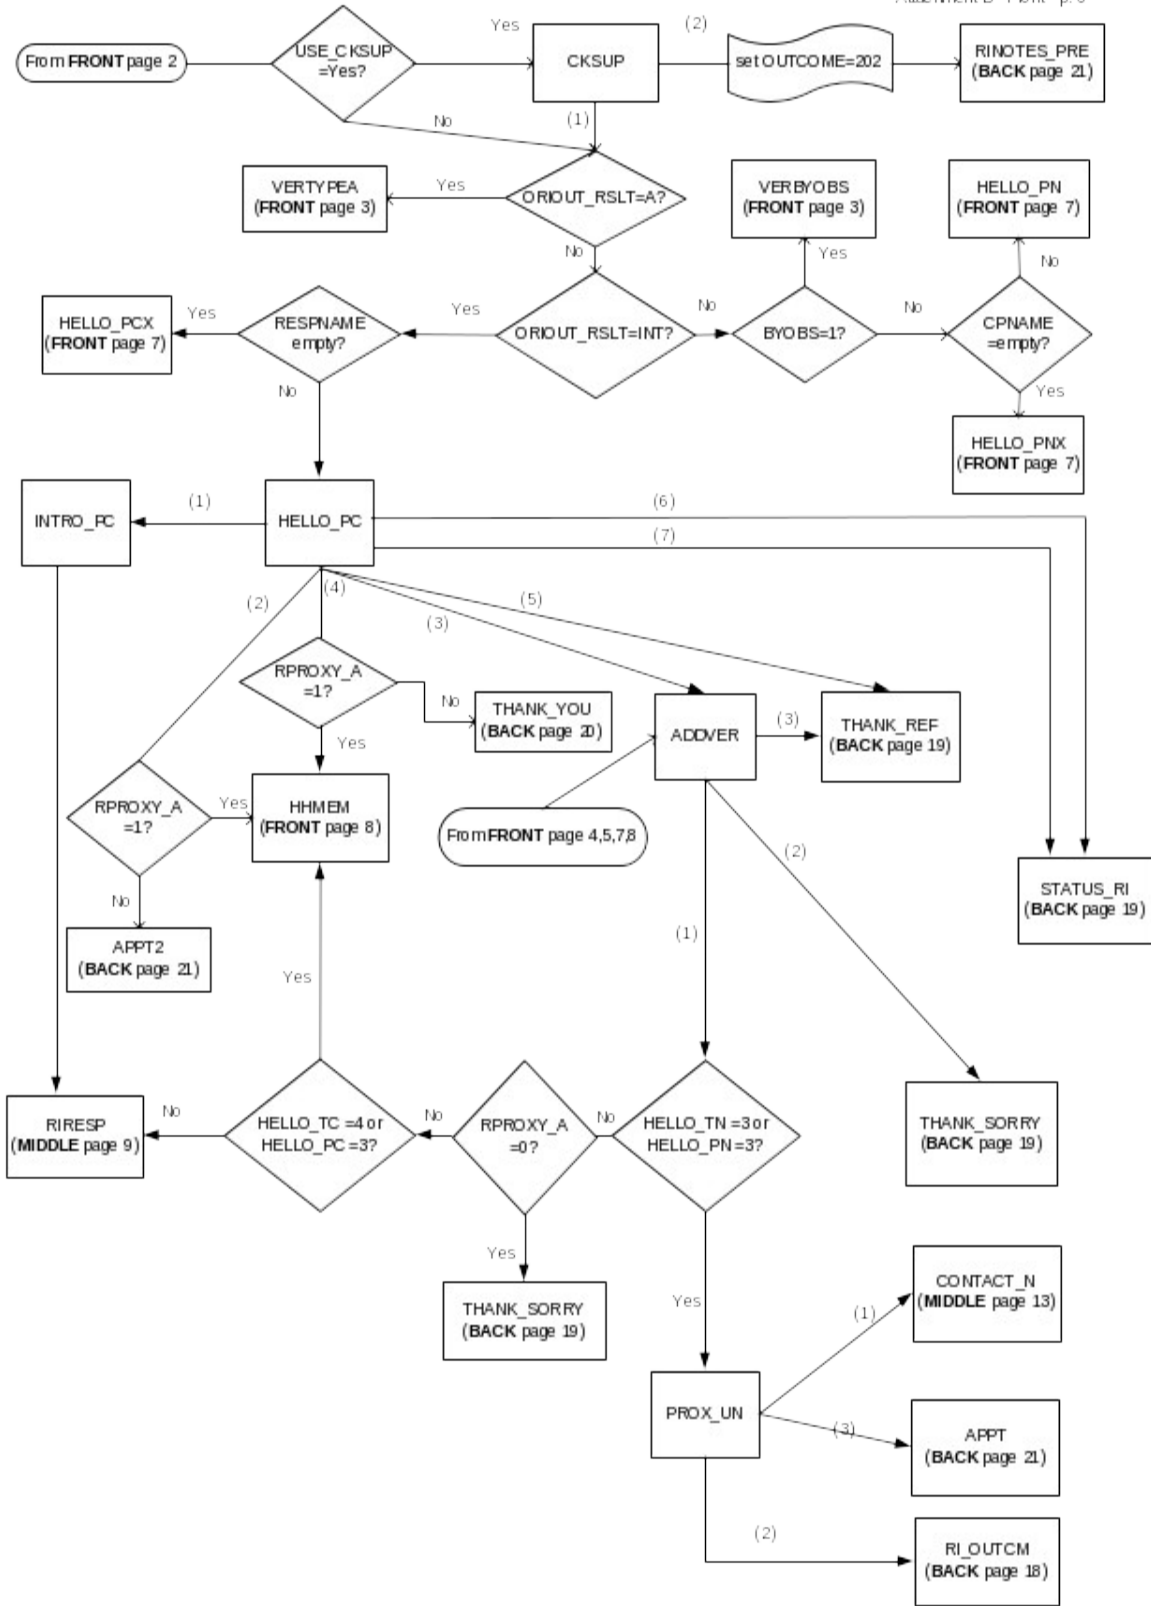

CEQ 2007 Reinterview Instrument Flowcharts

Attachment B
p. 1

Reference Screens

Text Files

CEQ 2006 Reinterview
 Reinterview Instrument Flowcharts -- Front

Attachment B
 Front - p. 2

CEQ 2006 Reinterview Instrument Flowcharts -- Middle

Attachment B
Middle - p. 9

From MIDDLE page 10, 11

Attachment B
Middle - p. 12

CEQ 2006 Reinterview Instrument Flowcharts -- Back

Attachment B
Back - p.14

From FRONT page 3
From BACK page 18, 19

Attachment B
Back - p. 16