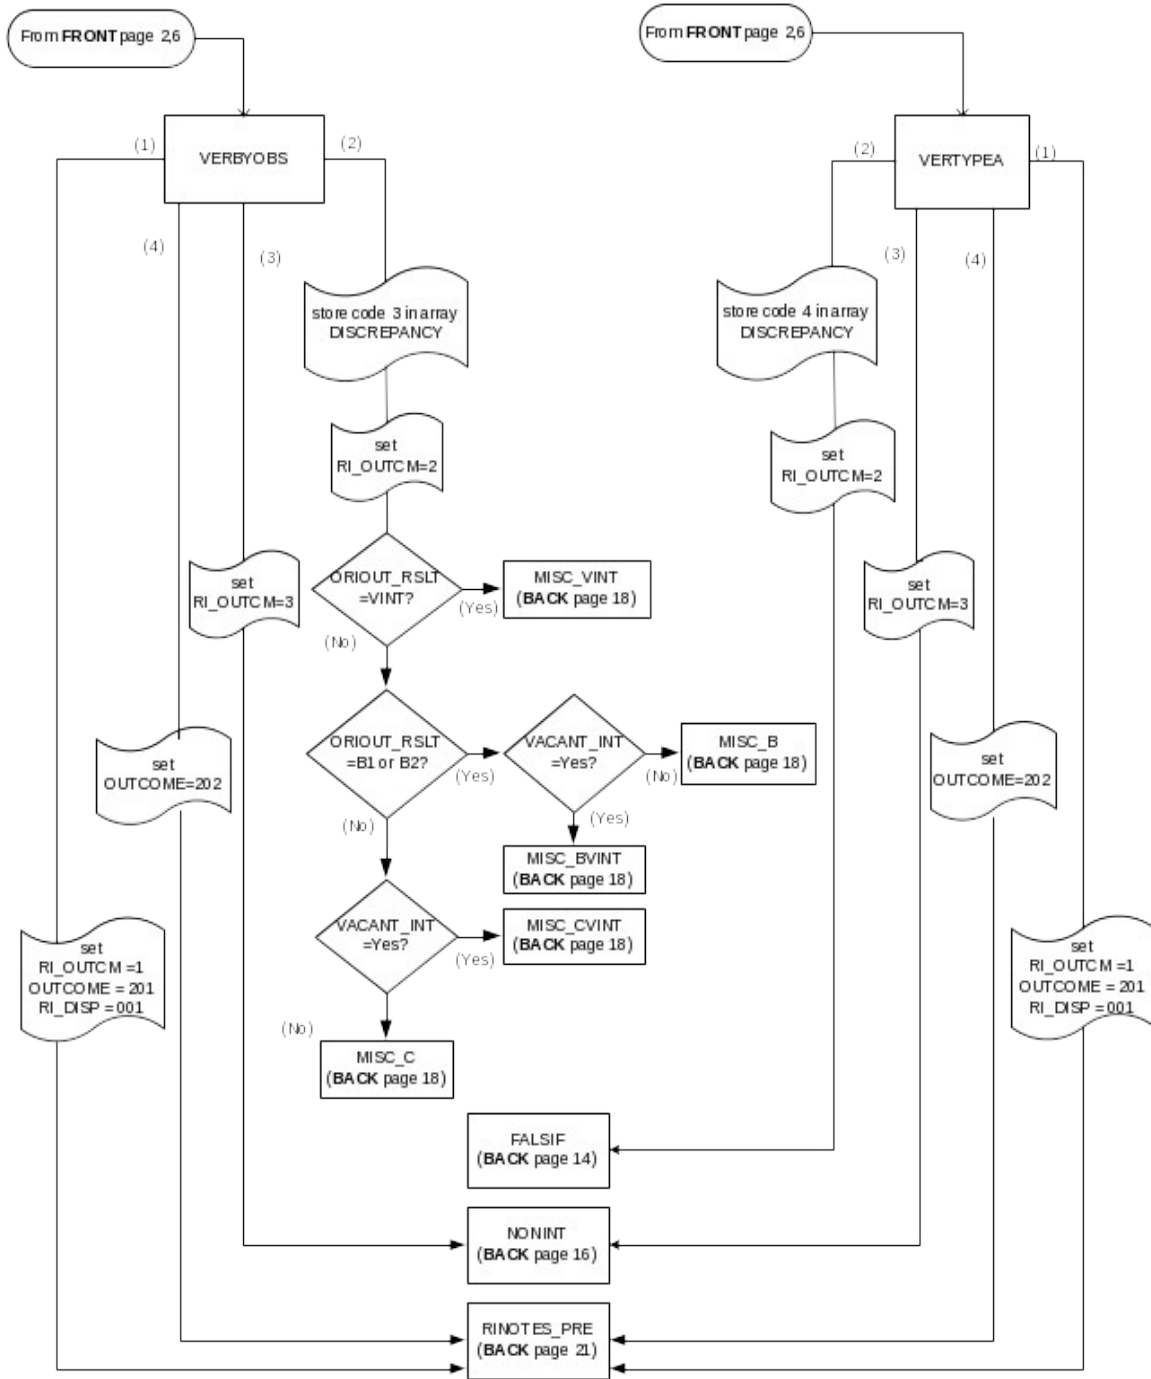

CEQ 2007 Reinterview Instrument Flowcharts

Attachment B
p. 1

Reference Screens

Text Files

CEQ 2006 Reinterview
 Reinterview Instrument Flowcharts -- Front

Attachment B
 Front - p. 2

CEQ 2006 Reinterview Instrument Flowcharts -- Middle

Attachment B
Middle - p. 9

From MIDDLE page 10, 11

Attachment B
Middle - p. 12

CEQ 2006 Reinterview Instrument Flowcharts -- Back

Attachment B
Back - p.14

From FRONT page 3
From BACK page 18, 19

Attachment B
Back - p. 16