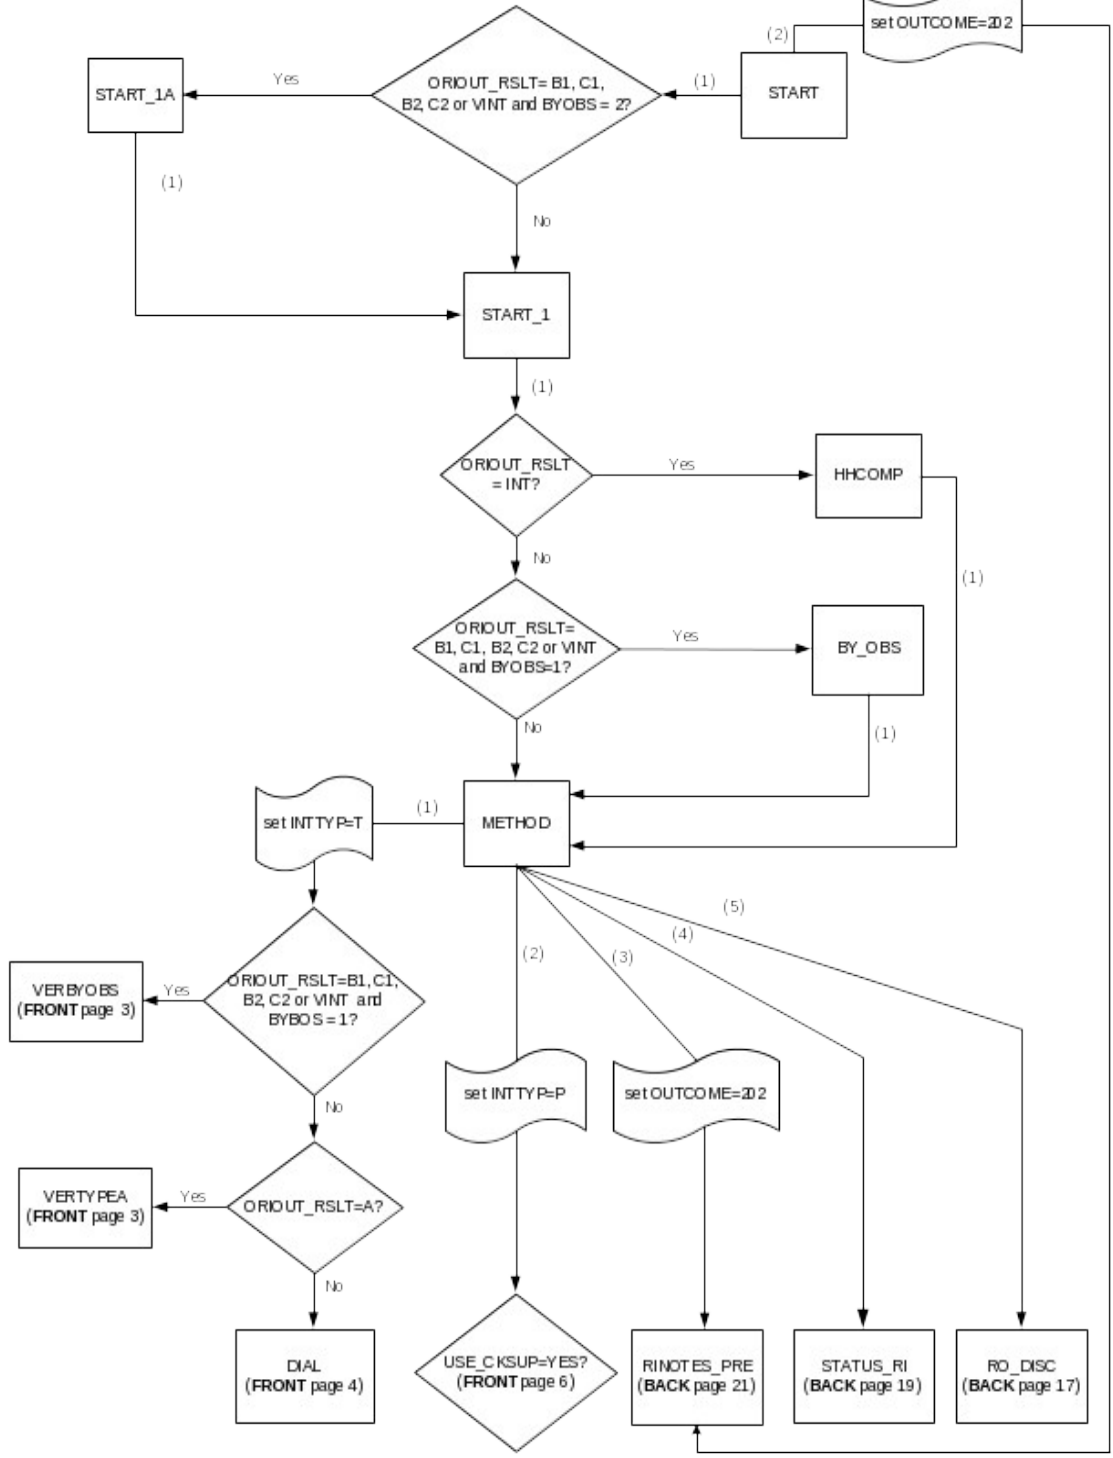

CEQ 2007 Reinterview Instrument Flowcharts

Attachment B
p. 1

Reference Screens

Text Files

CEQ 2006 Reinterview
 Reinterview Instrument Flowcharts -- Front

Attachment B
 Front - p. 2

CEQ 2006 Reinterview Instrument Flowcharts -- Middle

Attachment B
Middle - p. 9

From MIDDLE page 10, 11

Attachment B
Middle - p. 12

CEQ 2006 Reinterview Instrument Flowcharts -- Back

Attachment B
Back - p.14

From FRONT page 3
From BACK page 18, 19

Attachment B
Back - p. 16