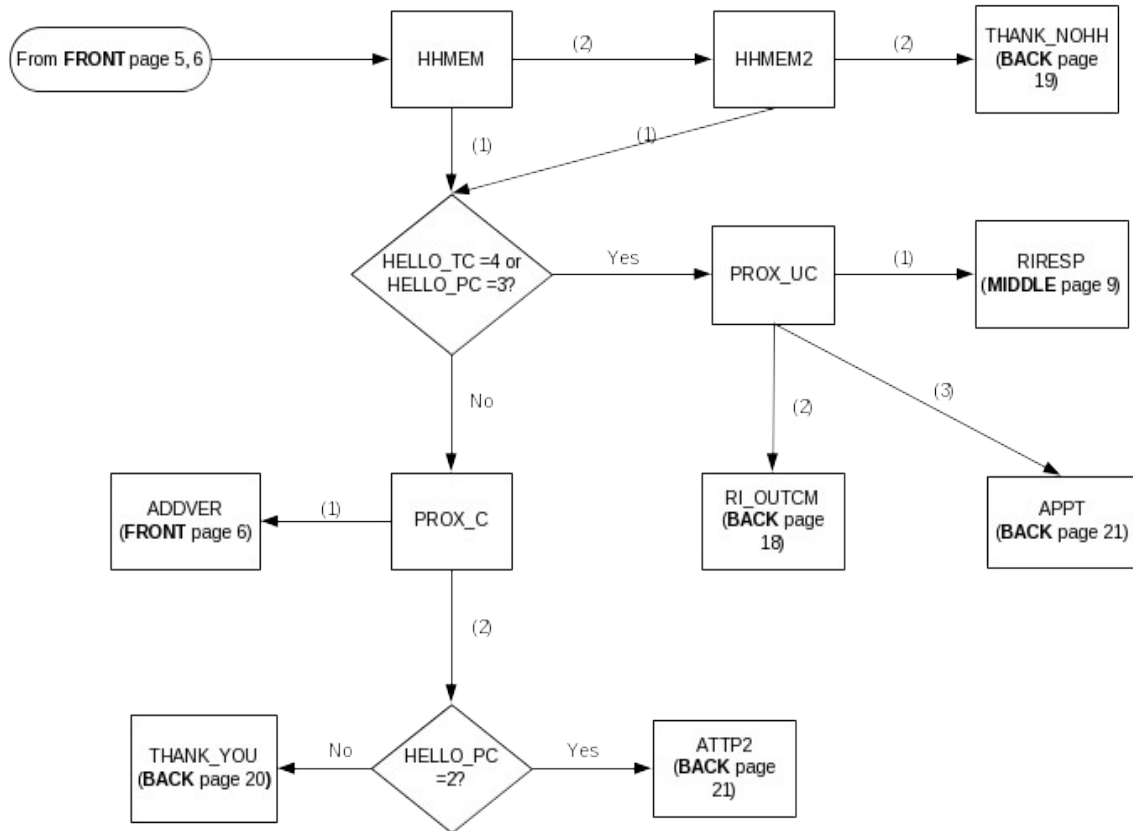

CEQ 2007 Reinterview Instrument Flowcharts

Attachment B
p. 1

Reference Screens

Text Files

CEQ 2006 Reinterview
 Reinterview Instrument Flowcharts -- Front

Attachment B
 Front - p. 2

CEQ 2006 Reinterview Instrument Flowcharts -- Middle

Attachment B
Middle - p. 9

From MIDDLE page 10, 11

Attachment B
Middle - p. 12

CEQ 2006 Reinterview Instrument Flowcharts -- Back

Attachment B
Back - p.14

From FRONT page 3
From BACK page 18, 19

Attachment B
Back - p. 16