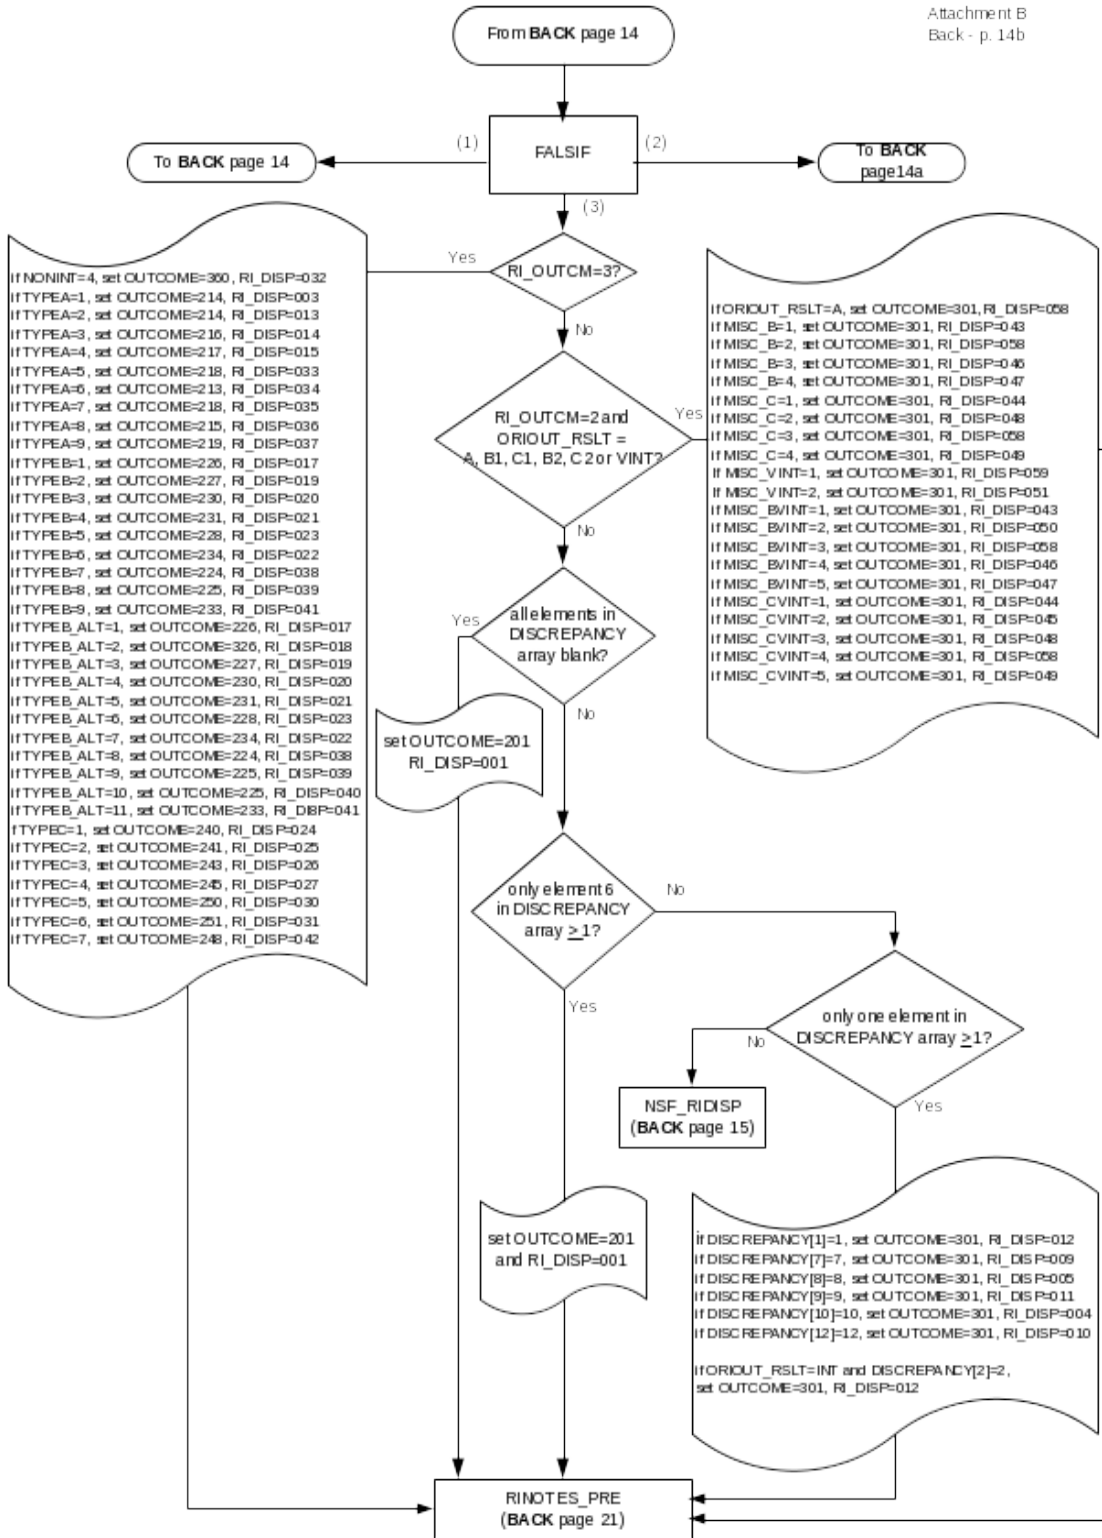

CEQ 2007 Reinterview Instrument Flowcharts

Attachment B
p. 1

Reference Screens

Text Files

CEQ 2006 Reinterview
 Reinterview Instrument Flowcharts -- Front

Attachment B
 Front - p. 2

CEQ 2006 Reinterview Instrument Flowcharts -- Middle

Attachment B
Middle - p. 9

From MIDDLE page 10, 11

Attachment B
Middle - p. 12

CEQ 2006 Reinterview Instrument Flowcharts -- Back

Attachment B
Back - p.14

From FRONT page 3
From BACK page 18, 19

Attachment B
Back - p. 16