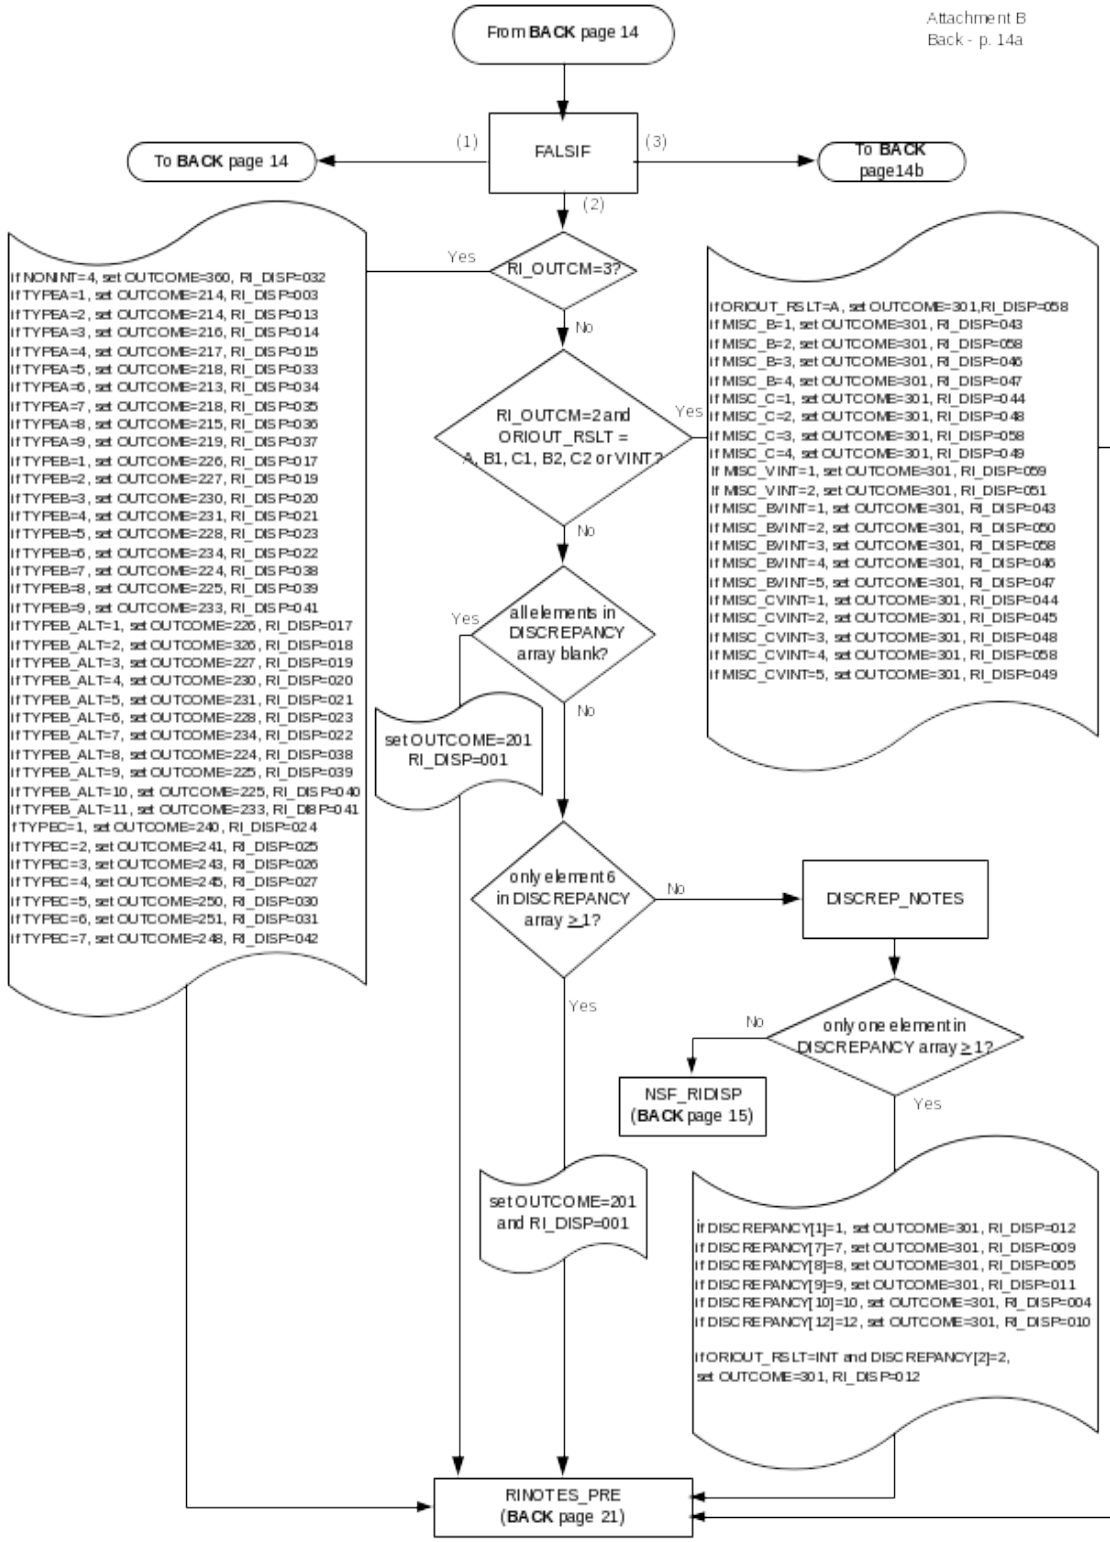

CEQ 2007 Reinterview Instrument Flowcharts

Attachment B
p. 1

Reference Screens

Text Files

CEQ 2006 Reinterview
 Reinterview Instrument Flowcharts -- Front

Attachment B
 Front - p. 2

CEQ 2006 Reinterview Instrument Flowcharts -- Middle

Attachment B
Middle - p. 9

From MIDDLE page 10, 11

Attachment B
Middle - p. 12

CEQ 2006 Reinterview Instrument Flowcharts -- Back

Attachment B
Back - p.14

From FRONT page 3
From BACK page 18, 19

Attachment B
Back - p. 16