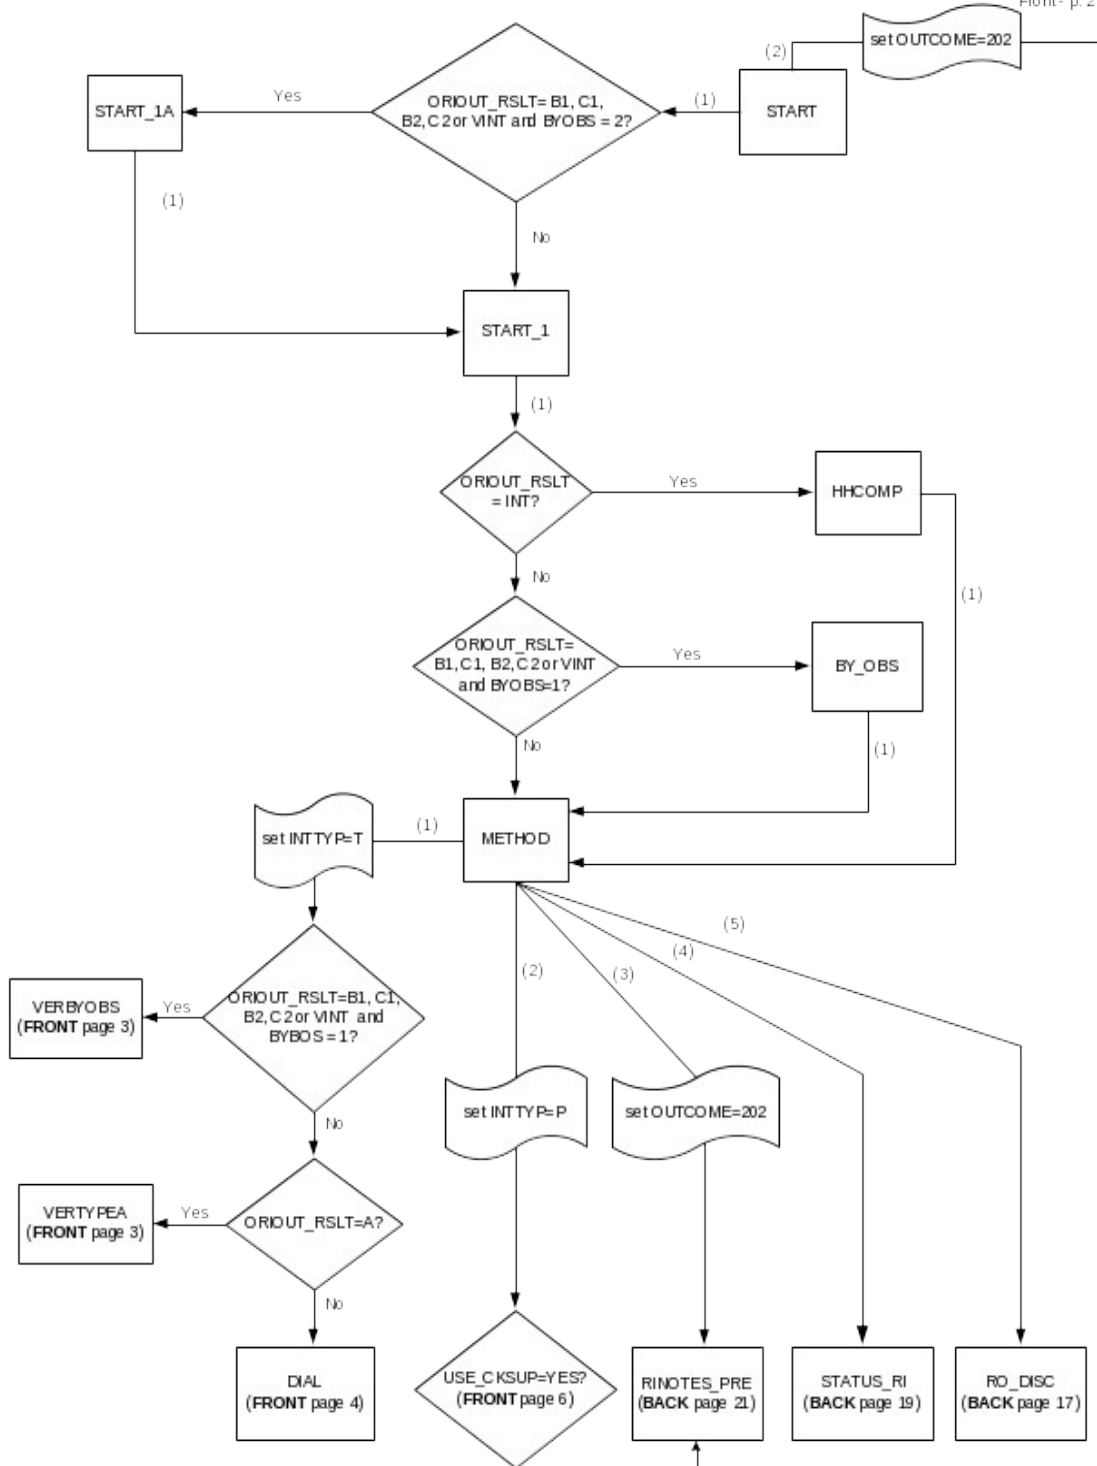

CED 2000 Sample Redesign Reinterview Blaise Instrument Flowcharts

Attachment B - final
p. 1

Reference Screens

Text Files

CED Reinterview Blaise Instrument Flowcharts -- Front

Attachment B
Front - p. 2

CED Reinterview Blaise Instrument Flowcharts -- Middle

Attachment B
Middle - p. 9

CED Reinterview Blaise Instrument Flowcharts -- Back

Attachment B
Back - p.14

From FRONT page 3
From BACK page 18, 19

Attachment B
Back - p. 16