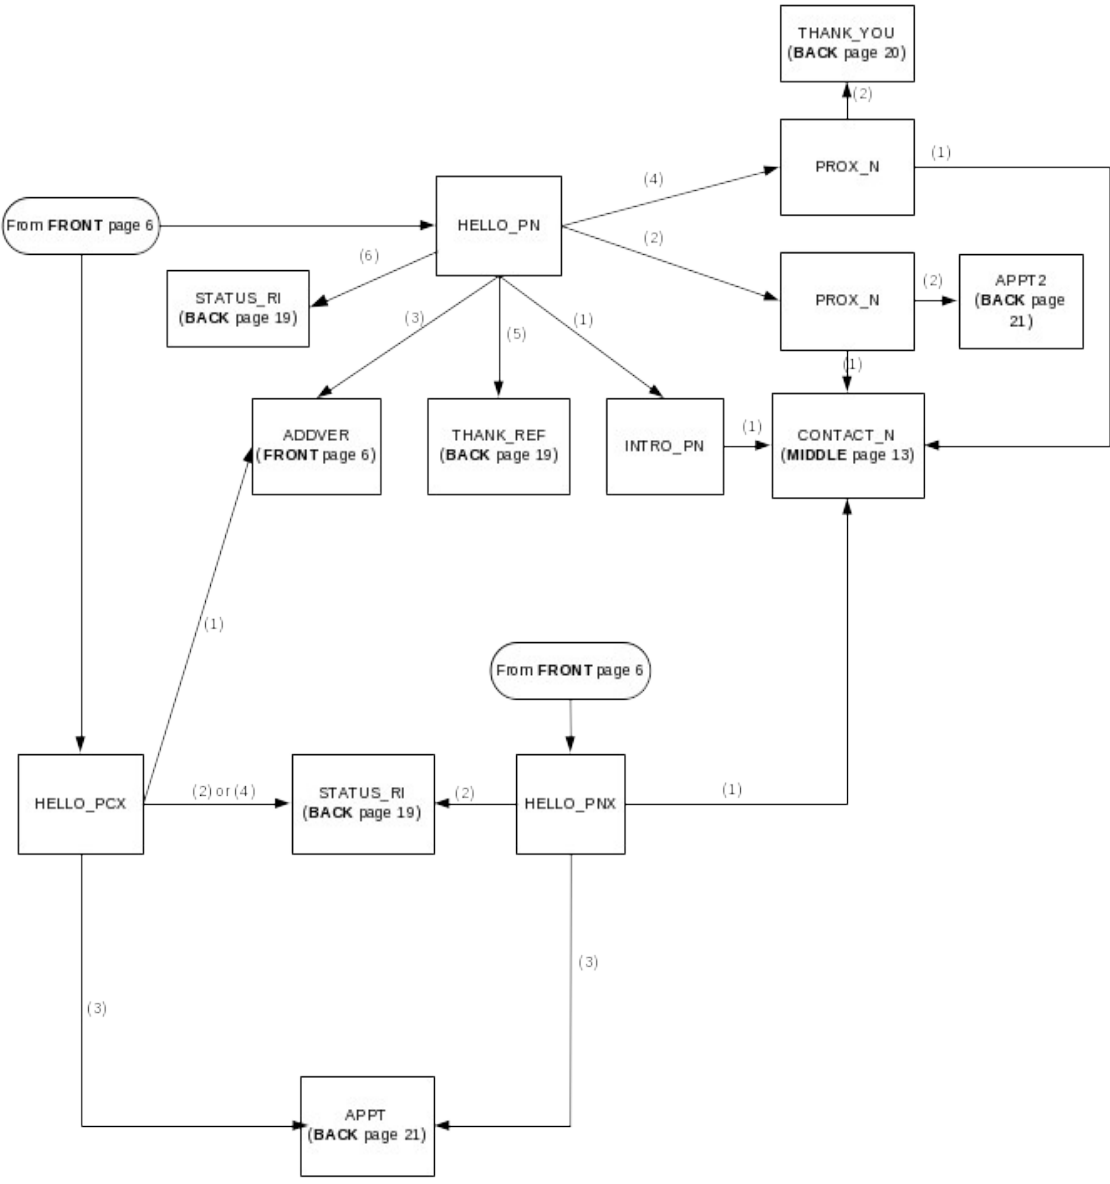

CED 2000 Sample Redesign Reinterview Blaise Instrument Flowcharts

Attachment B - final
p. 1

Reference Screens

Text Files

CED Reinterview Blaise Instrument Flowcharts -- Front

Attachment B
Front - p. 2

CED Reinterview Blaise Instrument Flowcharts -- Middle

Attachment B
Middle - p. 9

CED Reinterview Blaise Instrument Flowcharts -- Back

Attachment B
Back - p.14

From FRONT page 3
From BACK page 18, 19

Attachment B
Back - p. 16