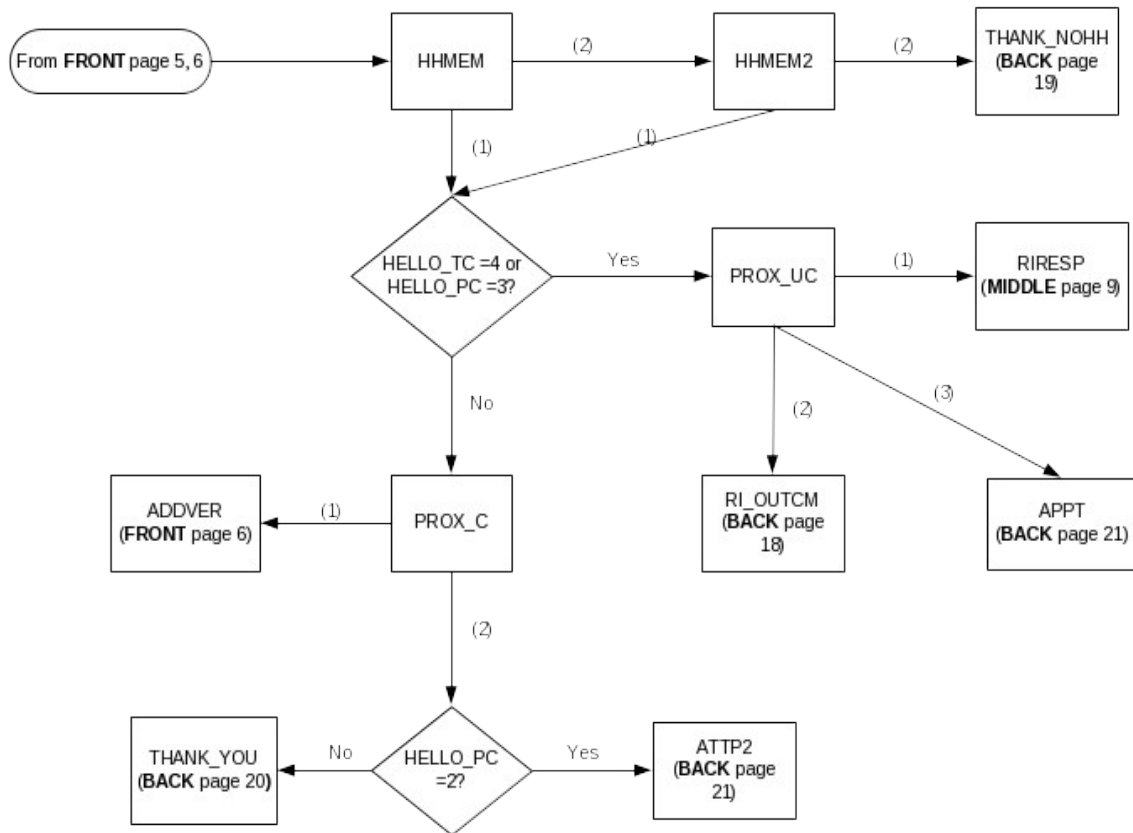

CED 2000 Sample Redesign Reinterview Blaise Instrument Flowcharts

Attachment B - final
p. 1

Reference Screens

Text Files

CED Reinterview Blaise Instrument Flowcharts -- Front

Attachment B
Front - p. 2

CED Reinterview Blaise Instrument Flowcharts -- Middle

Attachment B
Middle - p. 9

CED Reinterview Blaise Instrument Flowcharts -- Back

Attachment B
Back - p.14

From FRONT page 3
From BACK page 18, 19

Attachment B
Back - p. 16