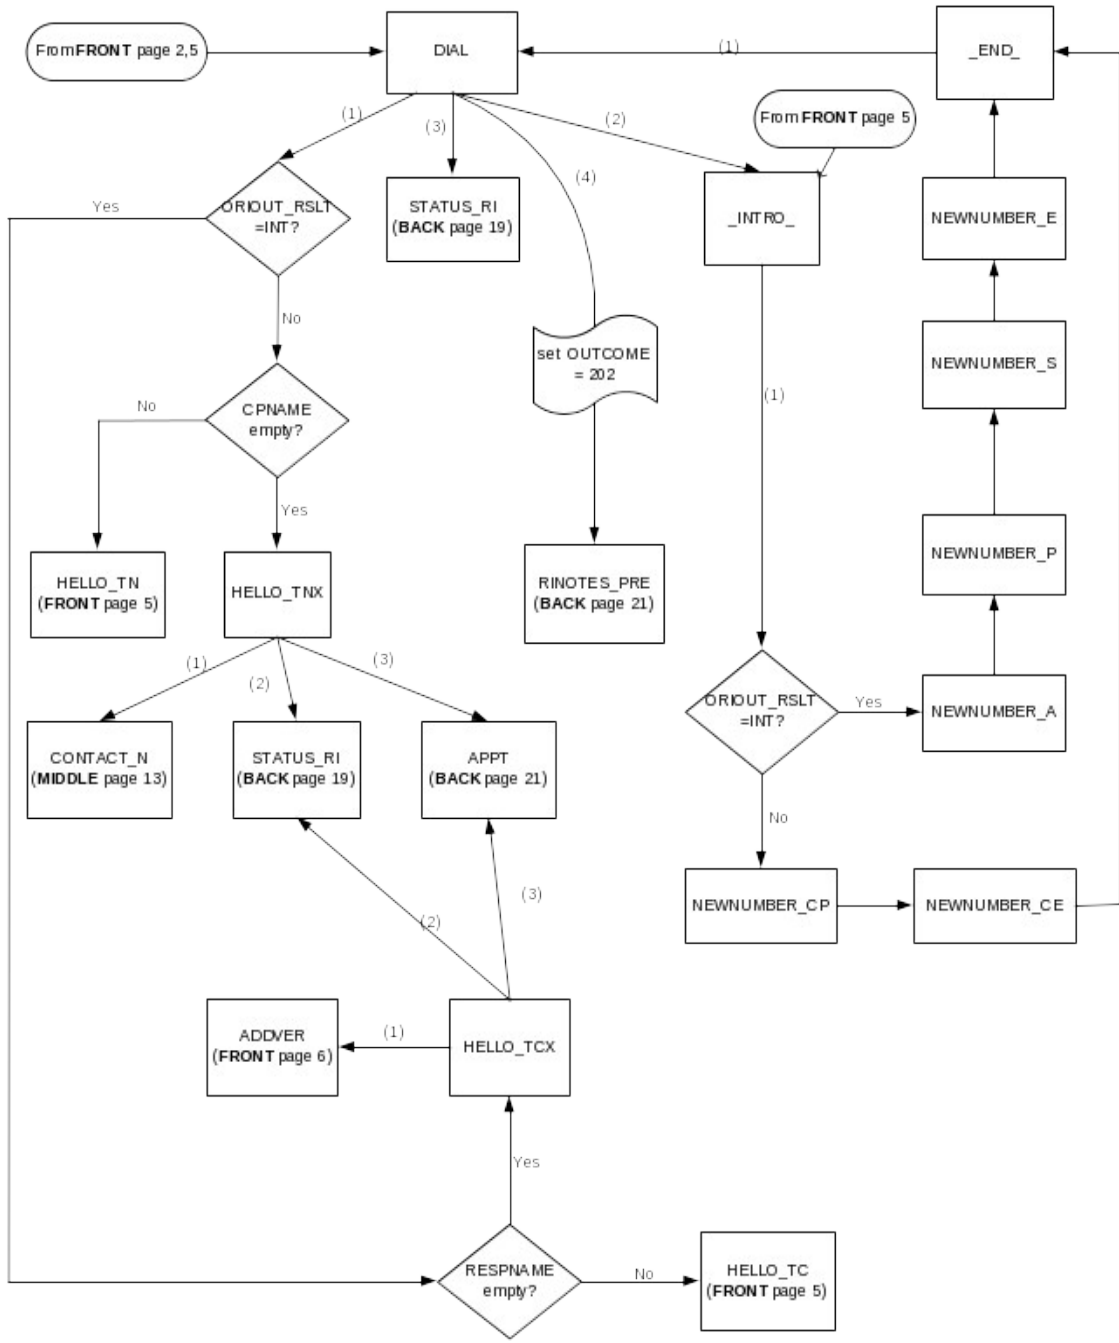

CED 2000 Sample Redesign Reinterview Blaise Instrument Flowcharts

Attachment B - final
p. 1

Reference Screens

Text Files

CED Reinterview Blaise Instrument Flowcharts -- Front

Attachment B
Front - p. 2

CED Reinterview Blaise Instrument Flowcharts -- Middle

Attachment B
Middle - p. 9

CED Reinterview Blaise Instrument Flowcharts -- Back

Attachment B
Back - p.14

From FRONT page 3
From BACK page 18, 19

Attachment B
Back - p. 16