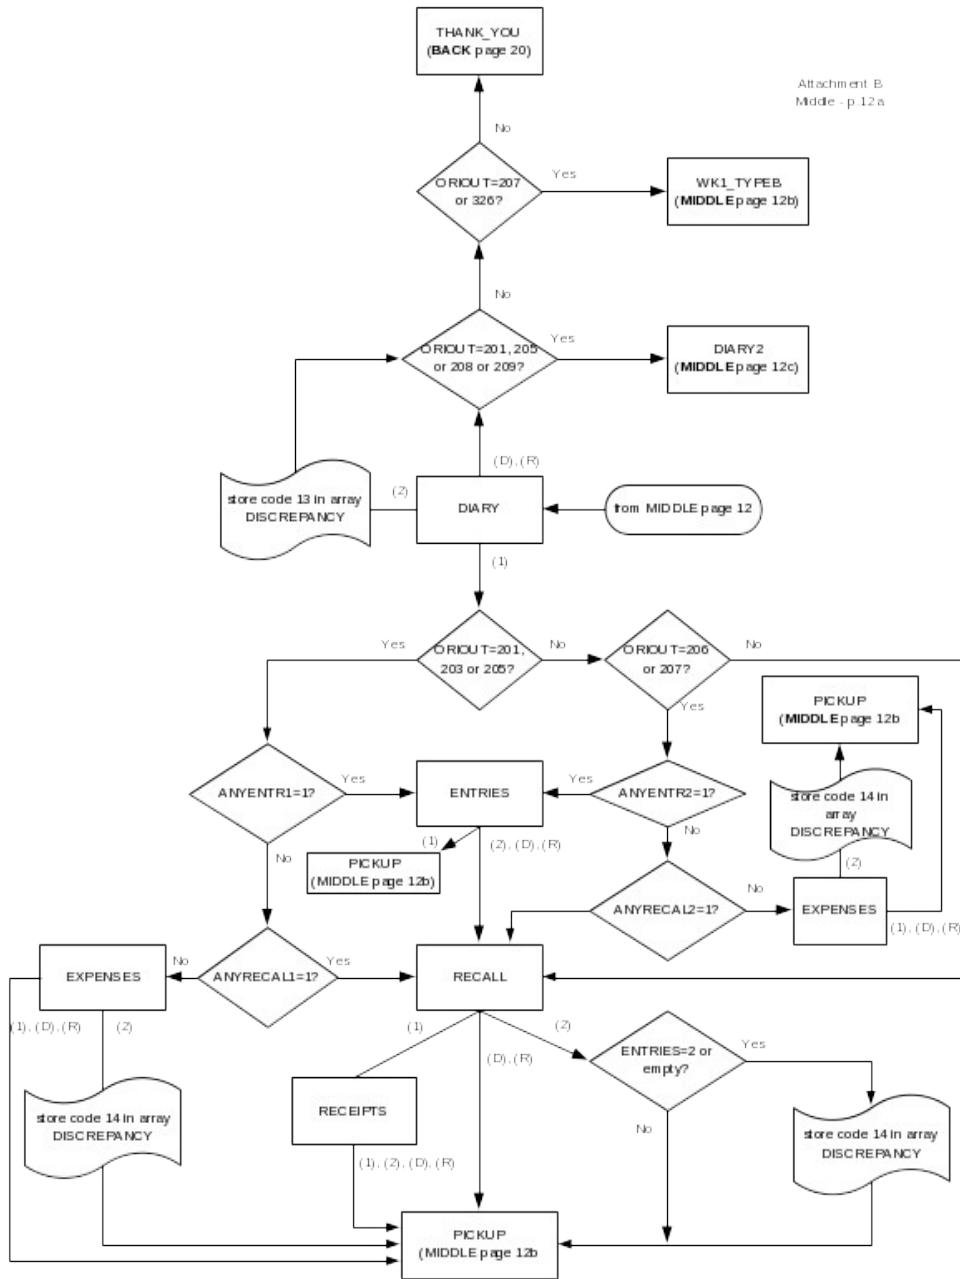

CED 2000 Sample Redesign Reinterview Blaise Instrument Flowcharts

Attachment B - final
p. 1

Reference Screens

Text Files

CED Reinterview Blaise Instrument Flowcharts -- Front

Attachment B
Front - p. 2

CED Reinterview Blaise Instrument Flowcharts -- Middle

Attachment B
Middle - p. 9

CED Reinterview Blaise Instrument Flowcharts -- Back

Attachment B
Back - p.14

From FRONT page 3
From BACK page 18, 19

Attachment B
Back - p. 16