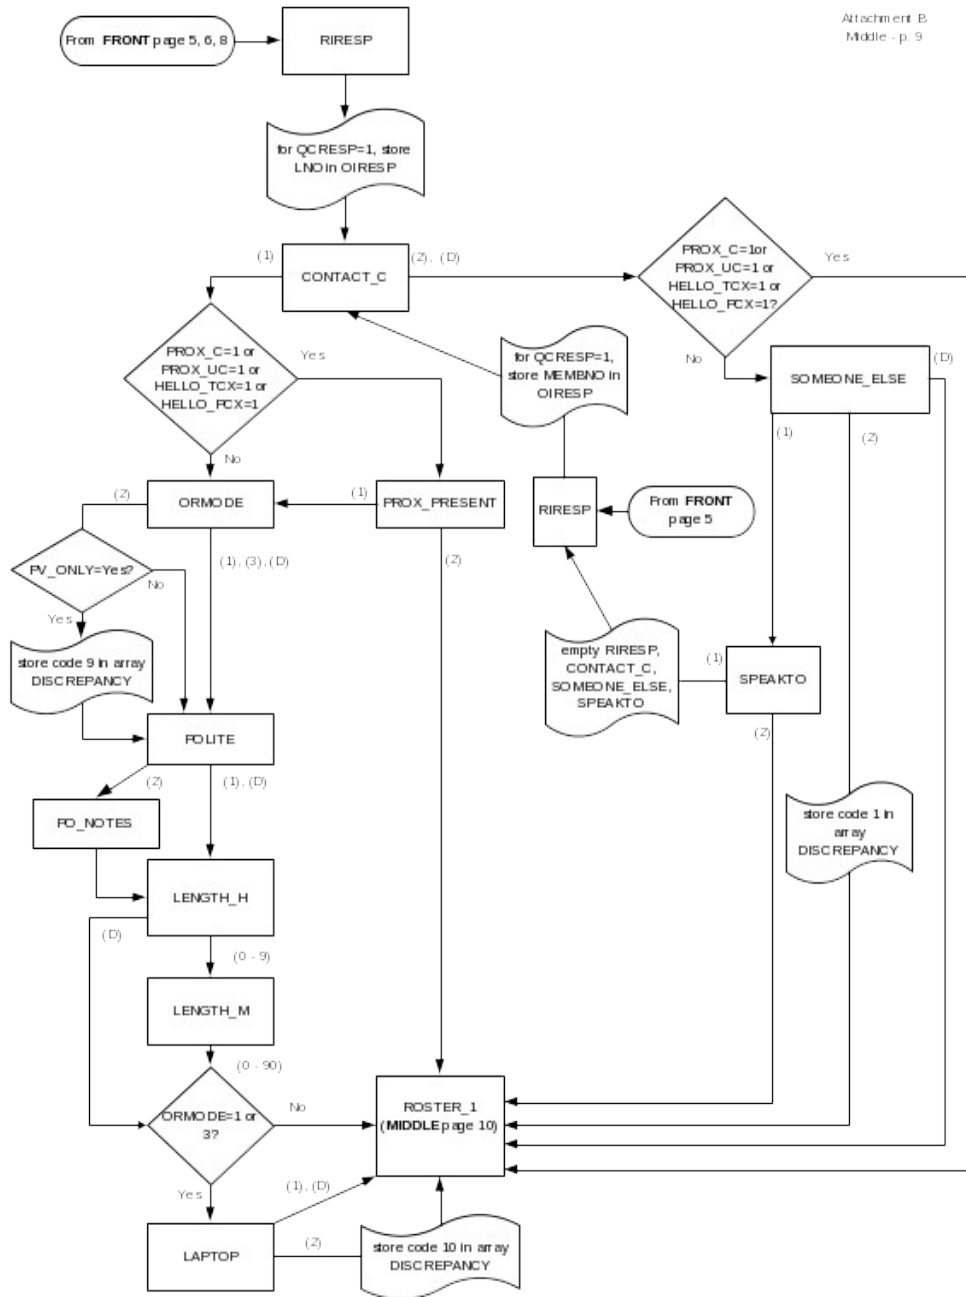

CED 2000 Sample Redesign Reinterview Blaise Instrument Flowcharts

Attachment B - final
p. 1

Reference Screens

Text Files

CED Reinterview Blaise Instrument Flowcharts -- Front

Attachment B
Front - p. 2

CED Reinterview Blaise Instrument Flowcharts -- Middle

Attachment B
Middle - p. 9

CED Reinterview Blaise Instrument Flowcharts -- Back

Attachment B
Back - p.14

From FRONT page 3
From BACK page 18, 19

Attachment B
Back - p. 16