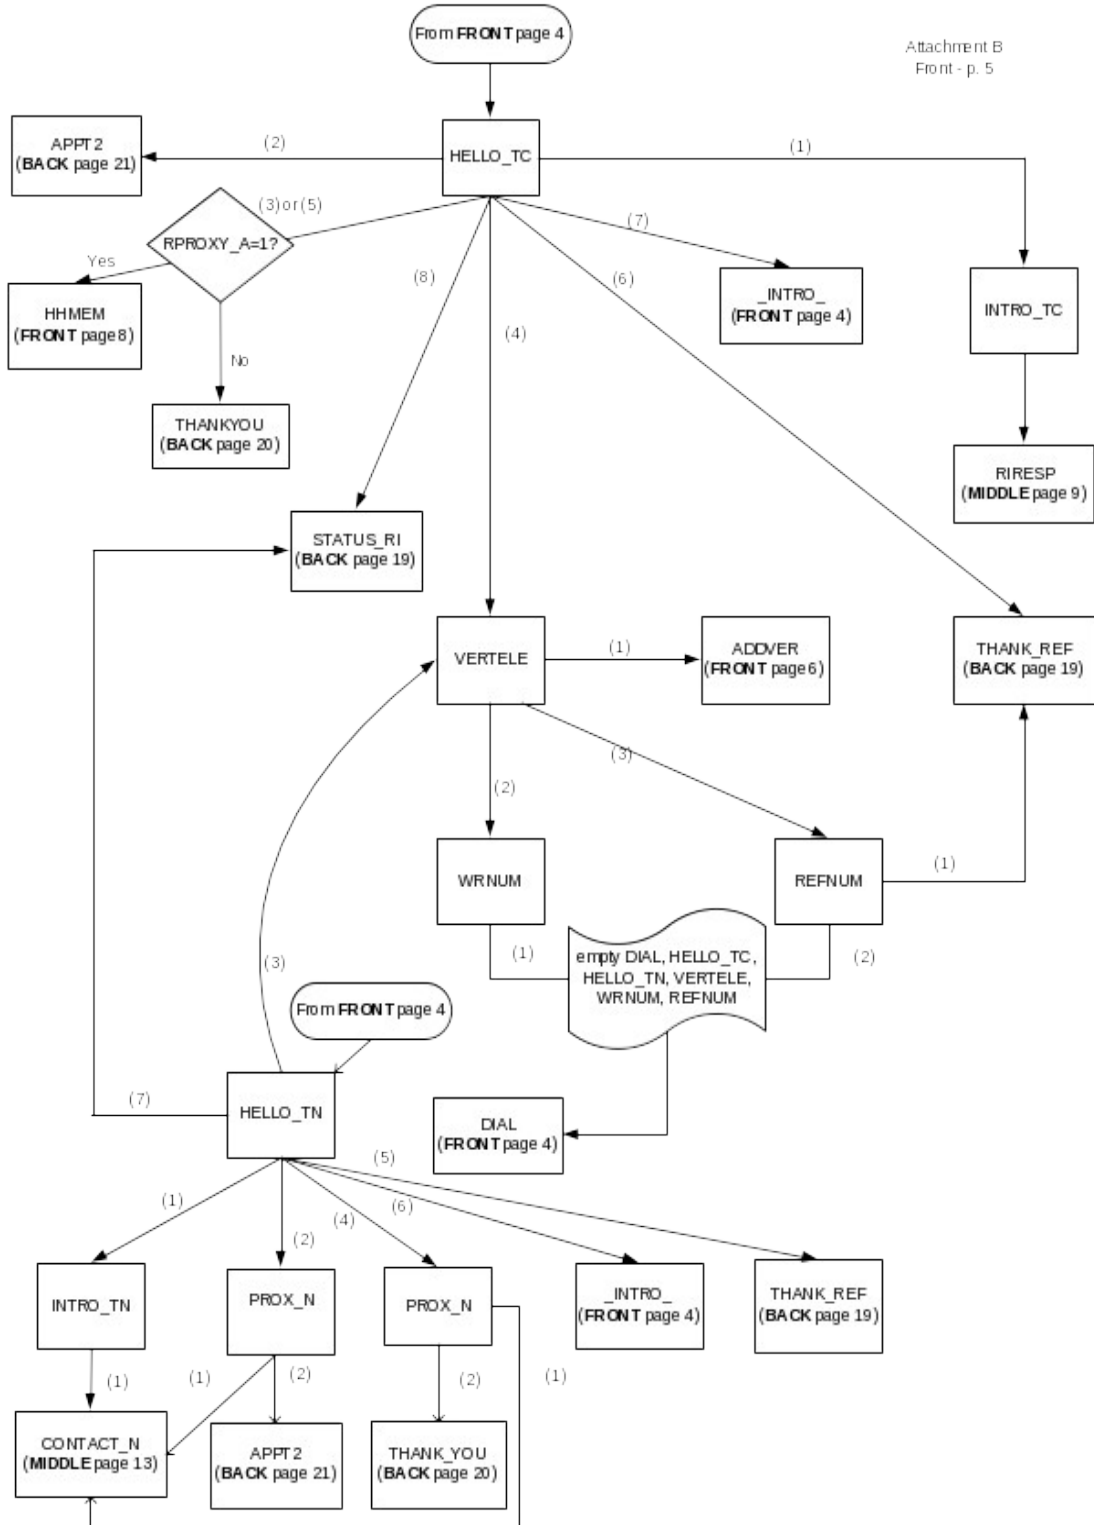

CED 2000 Sample Redesign Reinterview Blaise Instrument Flowcharts

Attachment B - final
p. 1

Reference Screens

Text Files

CED Reinterview Blaise Instrument Flowcharts -- Front

Attachment B
Front - p. 2

CED Reinterview Blaise Instrument Flowcharts -- Middle

Attachment B
Middle - p. 9

CED Reinterview Blaise Instrument Flowcharts -- Back

Attachment B
Back - p.14

From FRONT page 3
From BACK page 18, 19

Attachment B
Back - p. 16