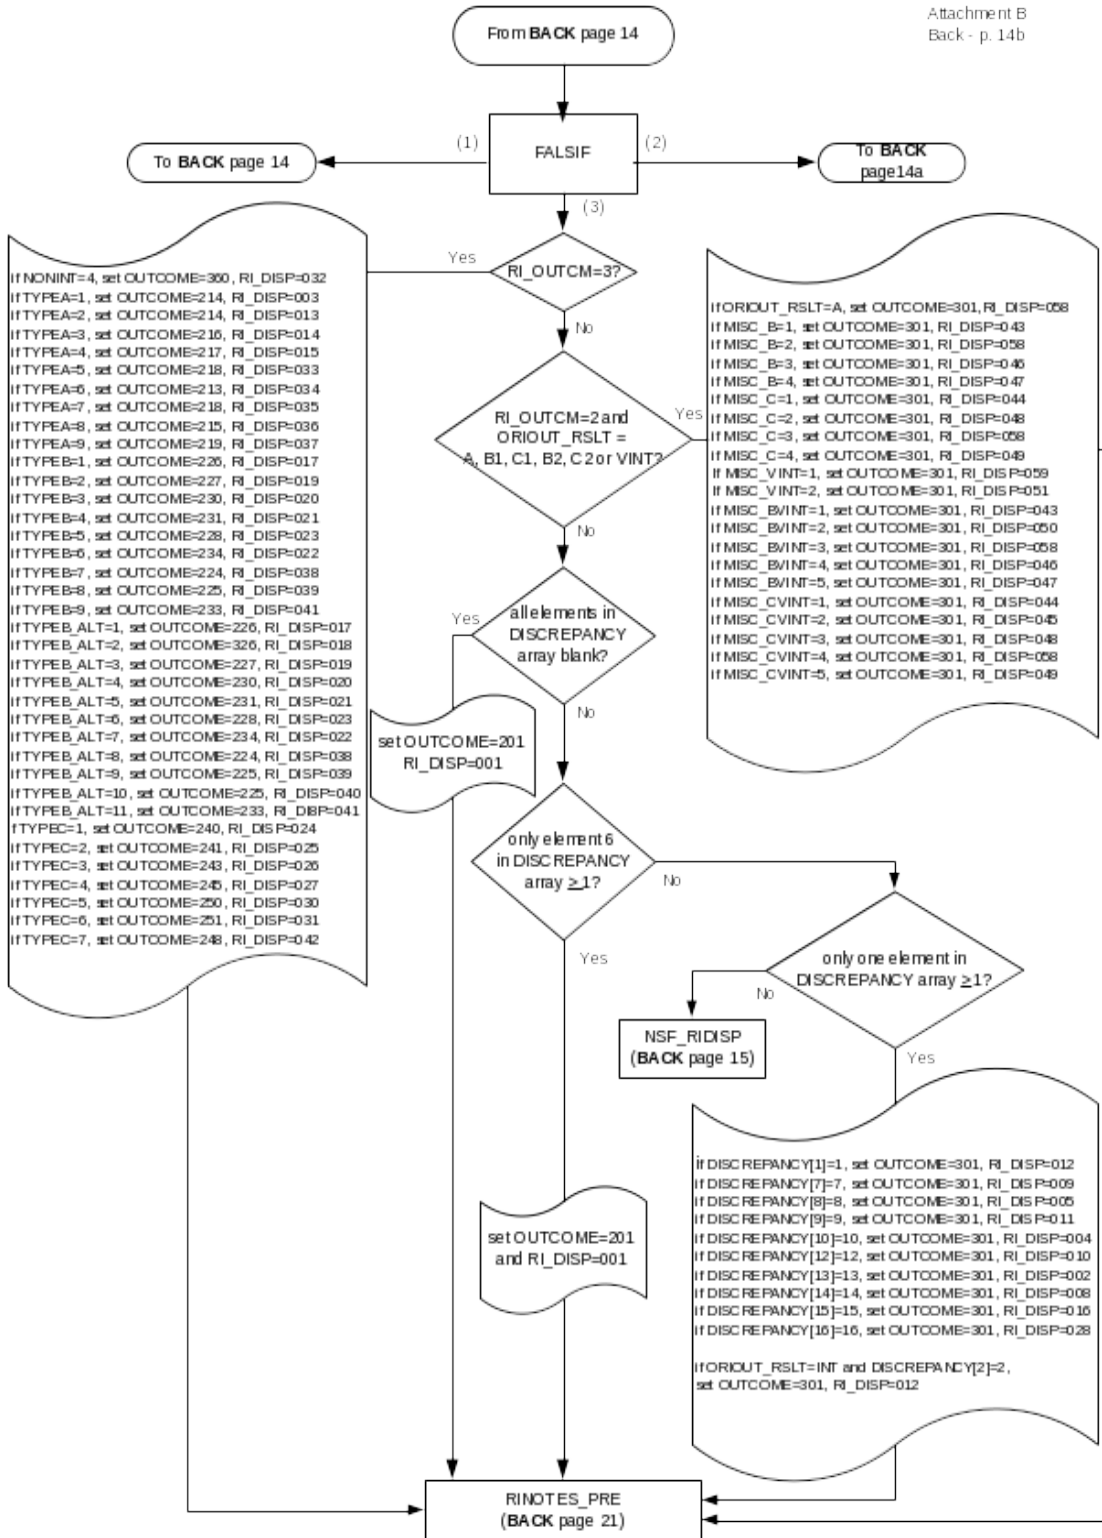

CED 2000 Sample Redesign Reinterview Blaise Instrument Flowcharts

Attachment B - final
p. 1

Reference Screens

Text Files

CED Reinterview Blaise Instrument Flowcharts -- Front

Attachment B
Front - p. 2

CED Reinterview Blaise Instrument Flowcharts -- Middle

Attachment B
Middle - p. 9

CED Reinterview Blaise Instrument Flowcharts -- Back

Attachment B
Back - p.14

From FRONT page 3
From BACK page 18, 19

Attachment B
Back - p. 16