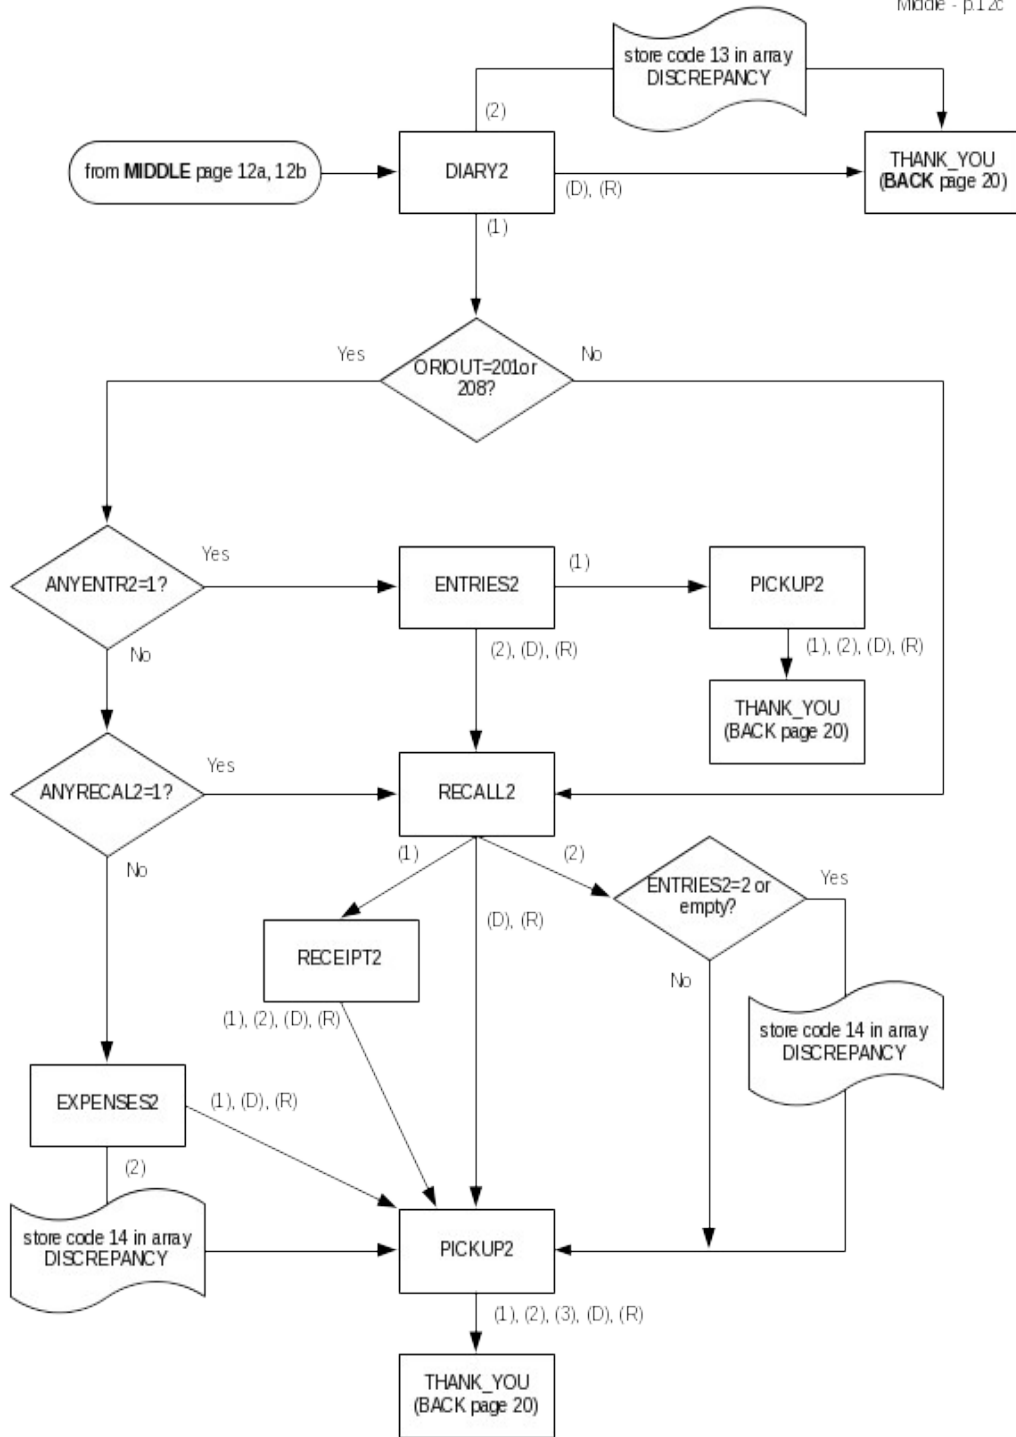

CED 2000 Sample Redesign Reinterview Blaise Instrument Flowcharts

Attachment B - final
p. 1

Reference Screens

Text Files

CED Reinterview Blaise Instrument Flowcharts -- Front

Attachment B
Front - p. 2

CED Reinterview Blaise Instrument Flowcharts -- Middle

Attachment B
Middle - p. 9

CED Reinterview Blaise Instrument Flowcharts -- Back

Attachment B
Back - p.14

From FRONT page 3
From BACK page 18, 19

Attachment B
Back - p. 16