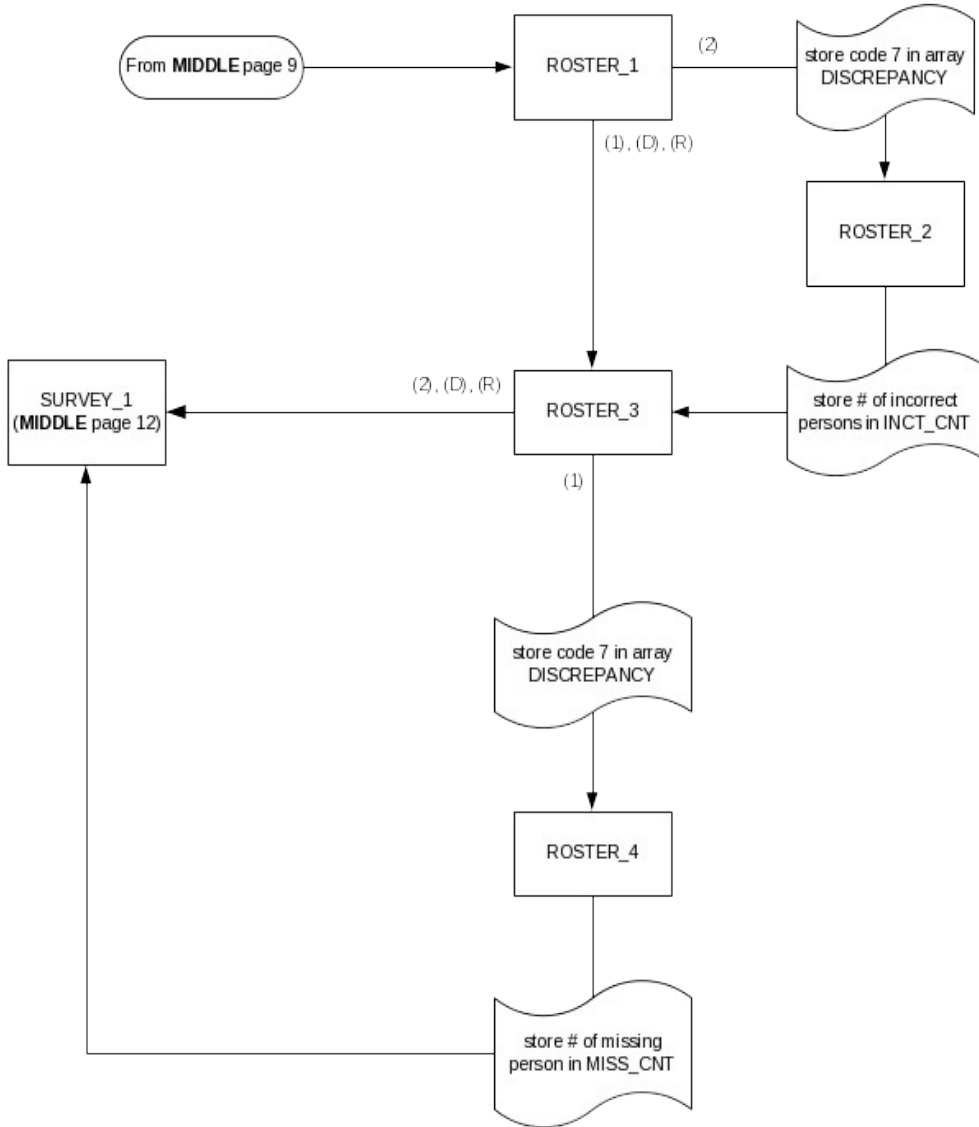

CED 2000 Sample Redesign Reinterview Blaise Instrument Flowcharts

Attachment B - final
p. 1

Reference Screens

Text Files

CED Reinterview Blaise Instrument Flowcharts -- Front

Attachment B
Front - p. 2

CED Reinterview Blaise Instrument Flowcharts -- Middle

Attachment B
Middle - p. 9

CED Reinterview Blaise Instrument Flowcharts -- Back

Attachment B
Back - p.14

From FRONT page 3
From BACK page 18, 19

Attachment B
Back - p. 16