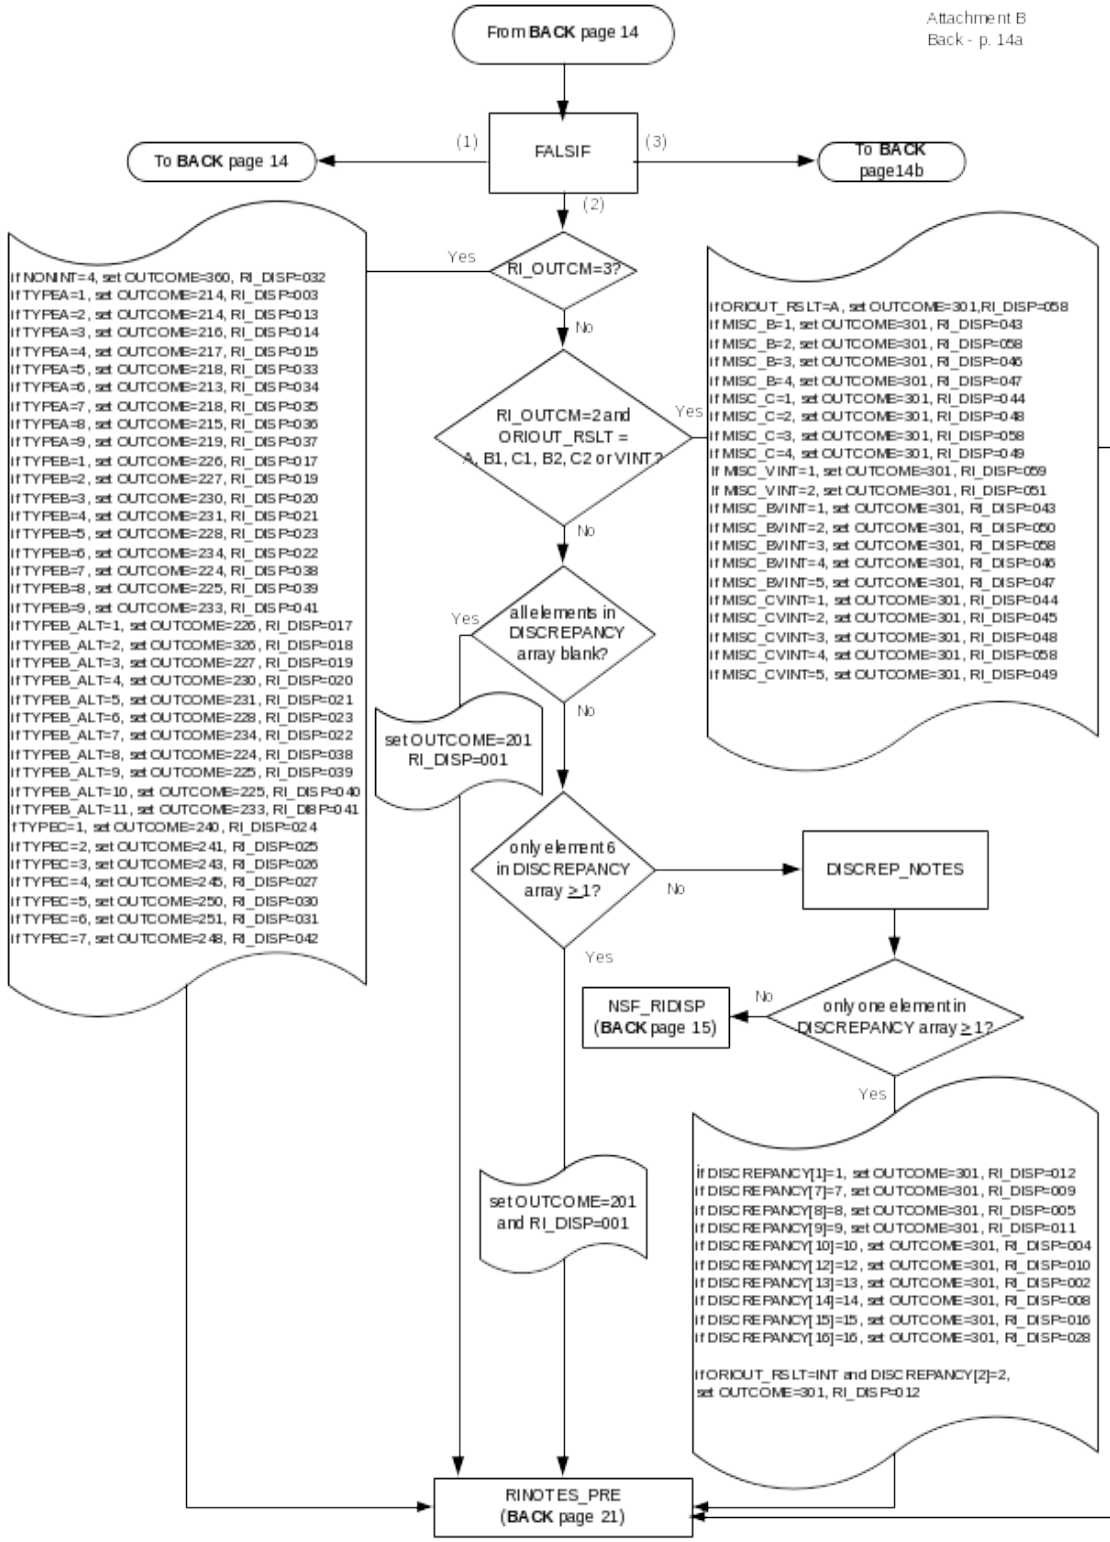

CED 2000 Sample Redesign Reinterview Blaise Instrument Flowcharts

Attachment B - final
p. 1

Reference Screens

Text Files

CED Reinterview Blaise Instrument Flowcharts -- Front

Attachment B
Front - p. 2

CED Reinterview Blaise Instrument Flowcharts -- Middle

Attachment B
Middle - p. 9

CED Reinterview Blaise Instrument Flowcharts -- Back

Attachment B
Back - p.14

From FRONT page 3
From BACK page 18, 19

Attachment B
Back - p. 16