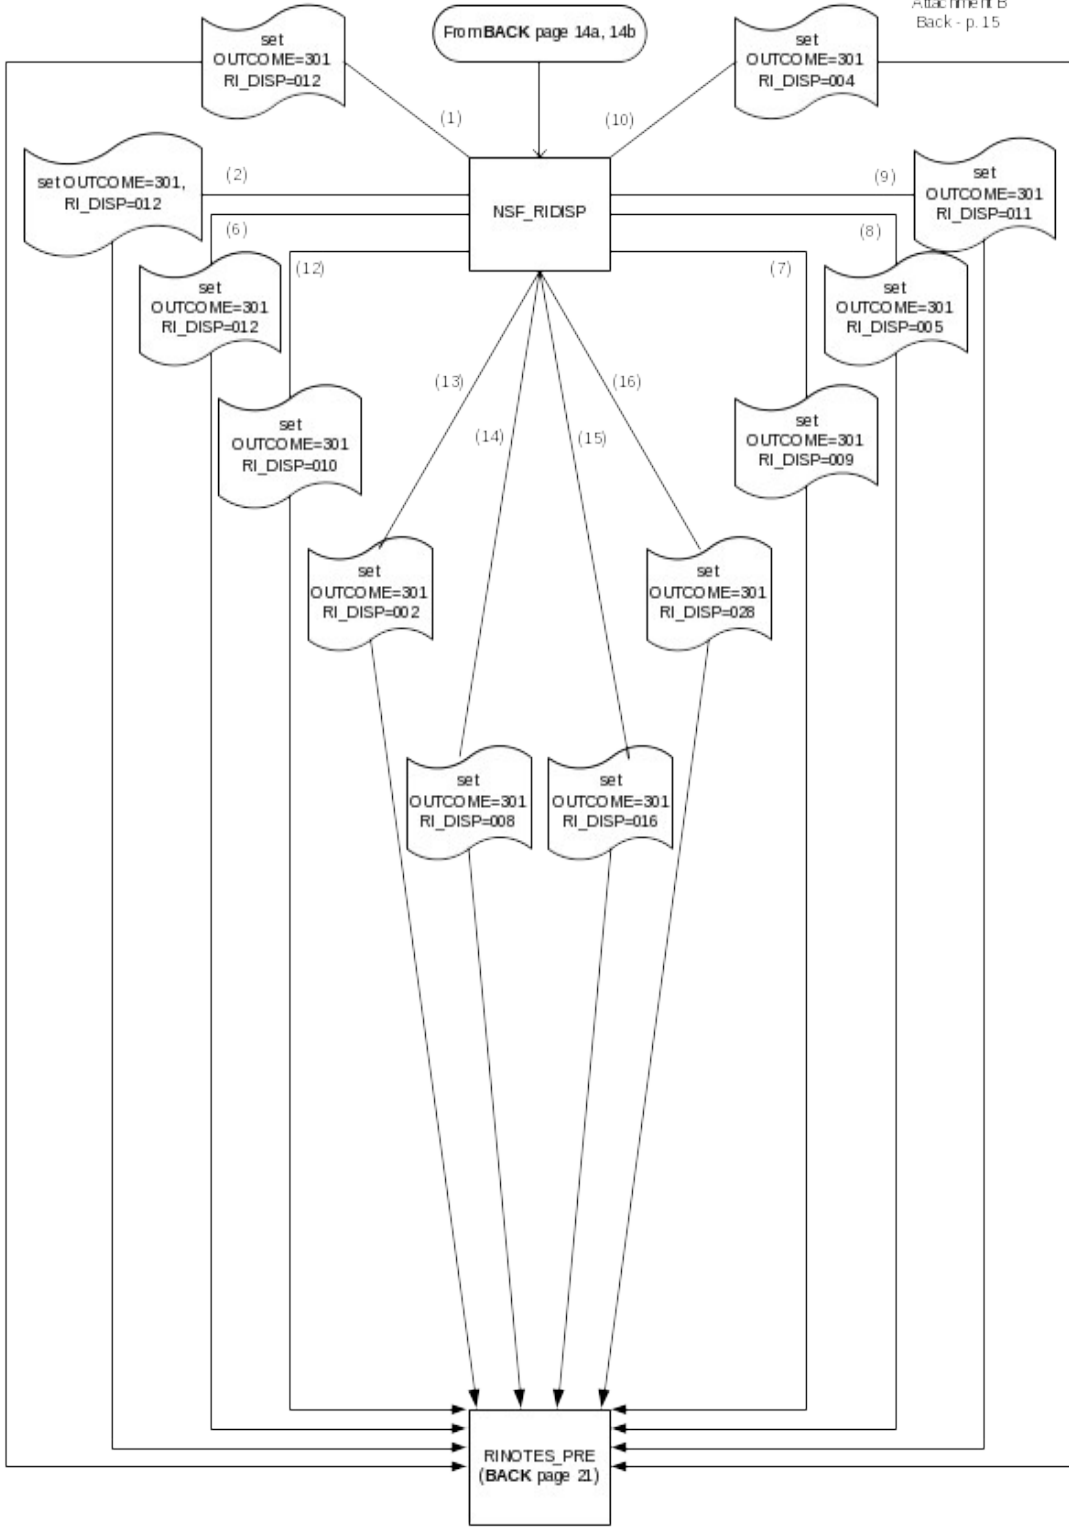

CED 2000 Sample Redesign Reinterview Blaise Instrument Flowcharts

Attachment B - final
p. 1

Reference Screens

Text Files

CED Reinterview Blaise Instrument Flowcharts -- Front

Attachment B
Front - p. 2

CED Reinterview Blaise Instrument Flowcharts -- Middle

Attachment B
Middle - p. 9

CED Reinterview Blaise Instrument Flowcharts -- Back

Attachment B
Back - p.14

From FRONT page 3
From BACK page 18, 19

Attachment B
Back - p. 16