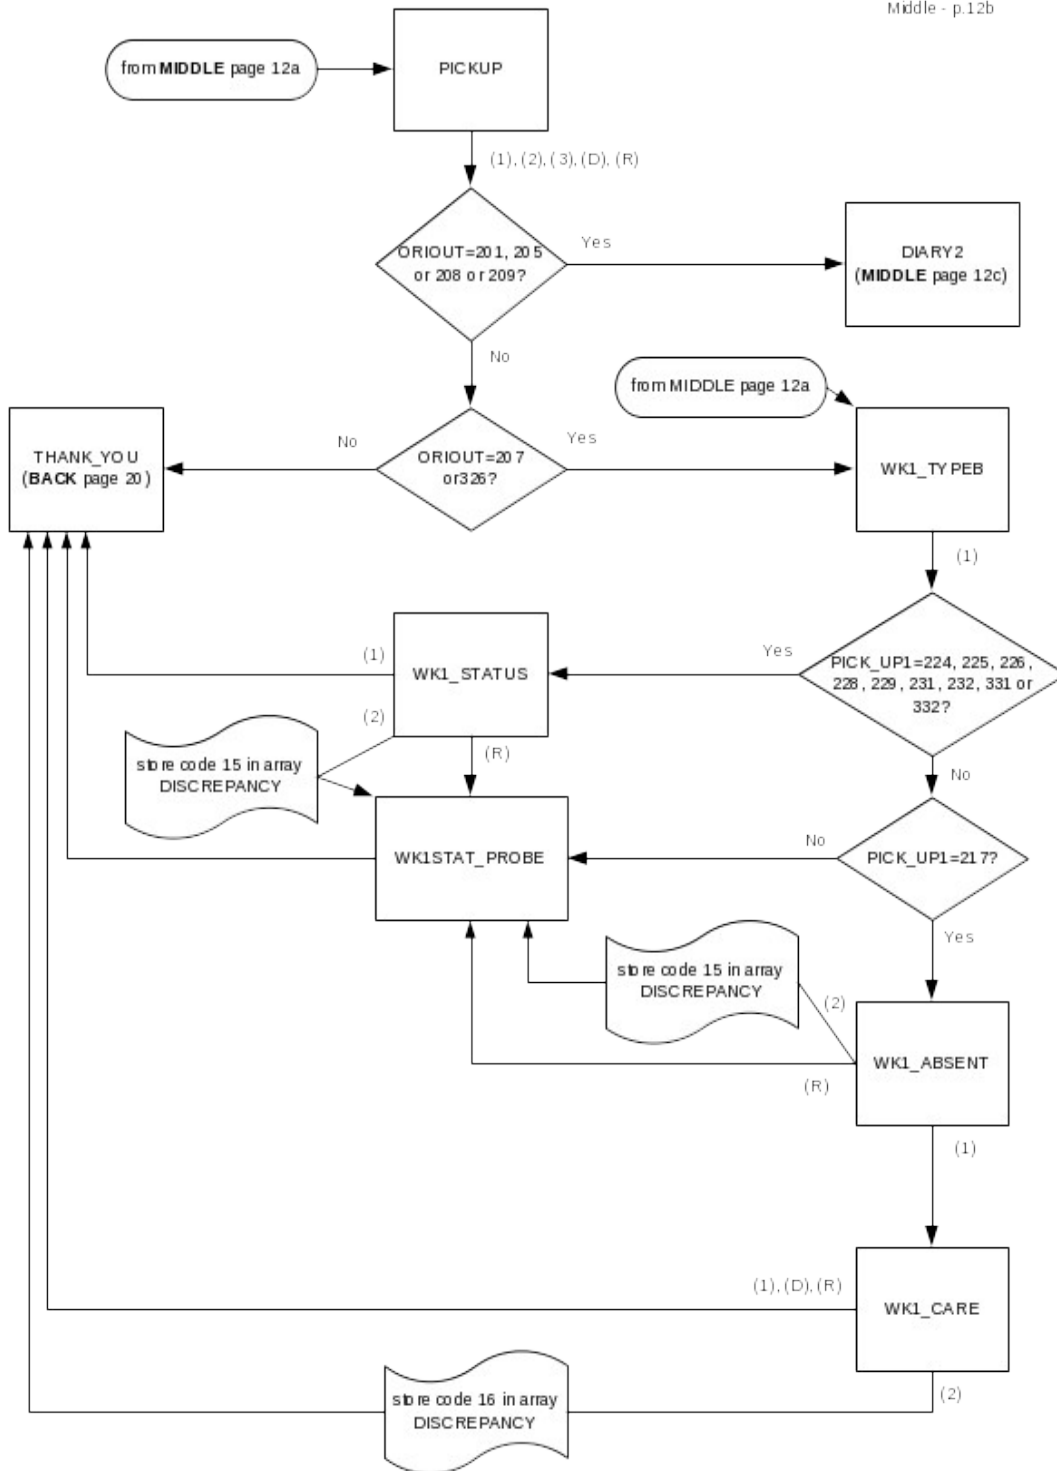

CED 2000 Sample Redesign Reinterview Blaise Instrument Flowcharts

Attachment B - final
p. 1

Reference Screens

Text Files

CED Reinterview Blaise Instrument Flowcharts -- Front

Attachment B
Front - p. 2

CED Reinterview Blaise Instrument Flowcharts -- Middle

Attachment B
Middle - p. 9

CED Reinterview Blaise Instrument Flowcharts -- Back

Attachment B
Back - p.14

From FRONT page 3
From BACK page 18, 19

Attachment B
Back - p. 16