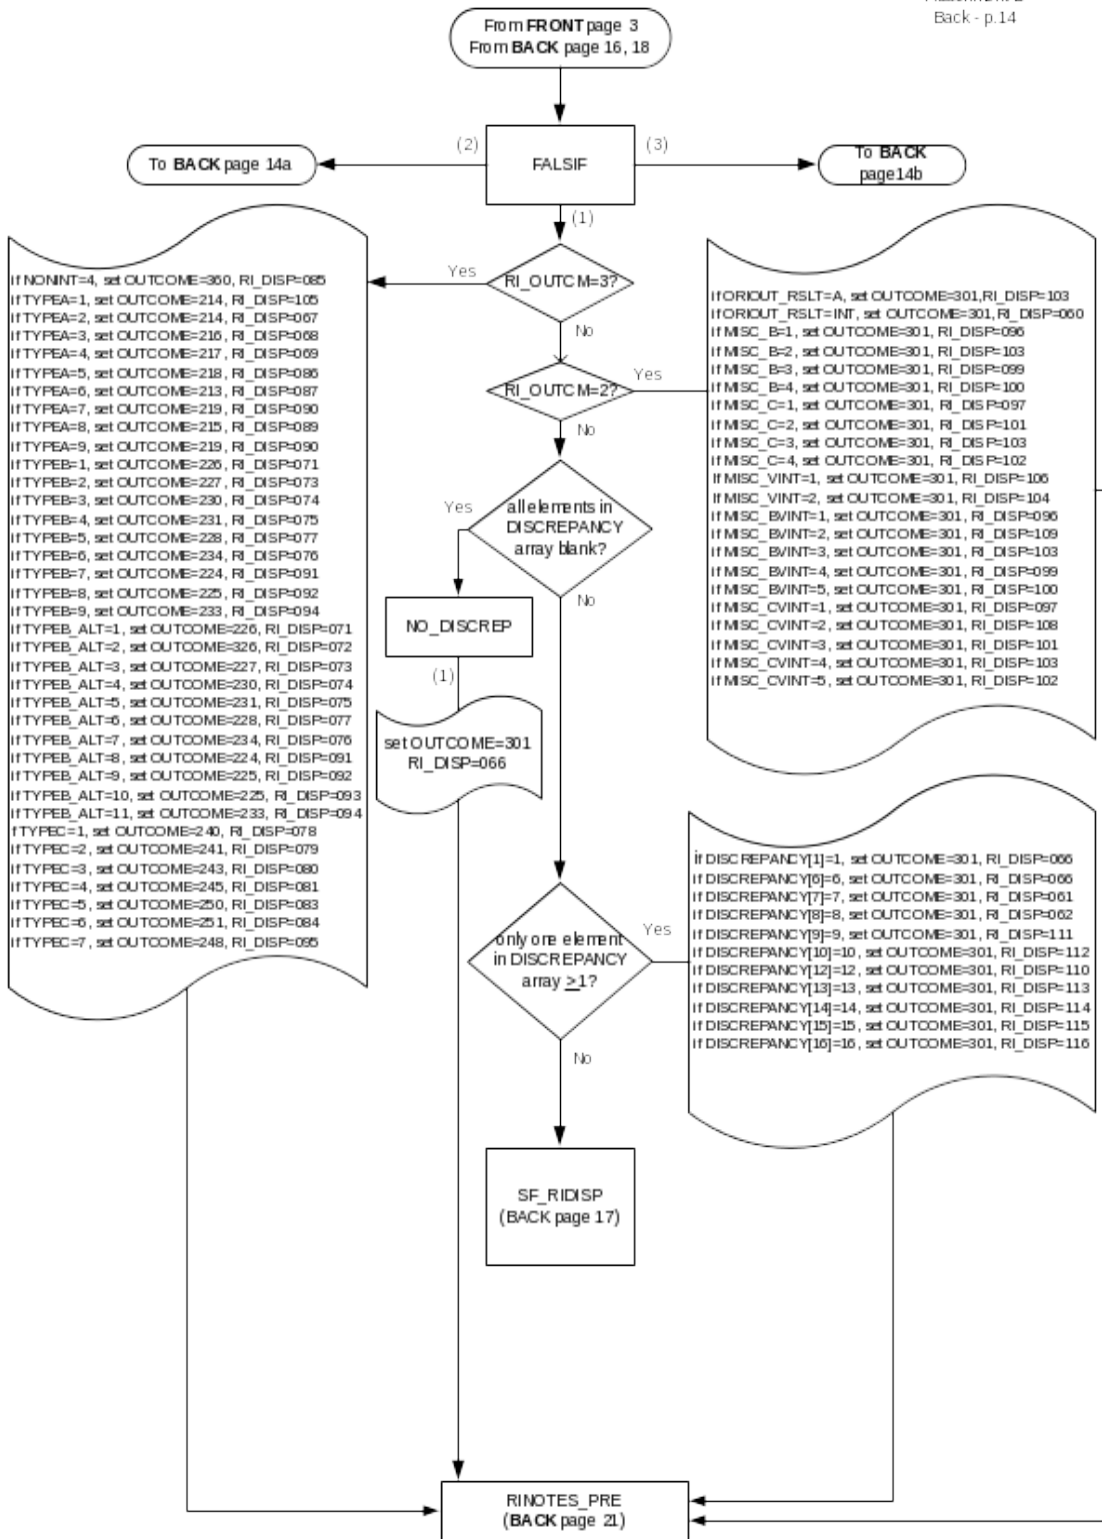

CED 2000 Sample Redesign Reinterview Blaise Instrument Flowcharts

Attachment B - final
p. 1

Reference Screens

Text Files

CED Reinterview Blaise Instrument Flowcharts -- Front

Attachment B
Front - p. 2

CED Reinterview Blaise Instrument Flowcharts -- Middle

Attachment B
Middle - p. 9

CED Reinterview Blaise Instrument Flowcharts -- Back

Attachment B
Back - p.14

From FRONT page 3
From BACK page 18, 19

Attachment B
Back - p. 16