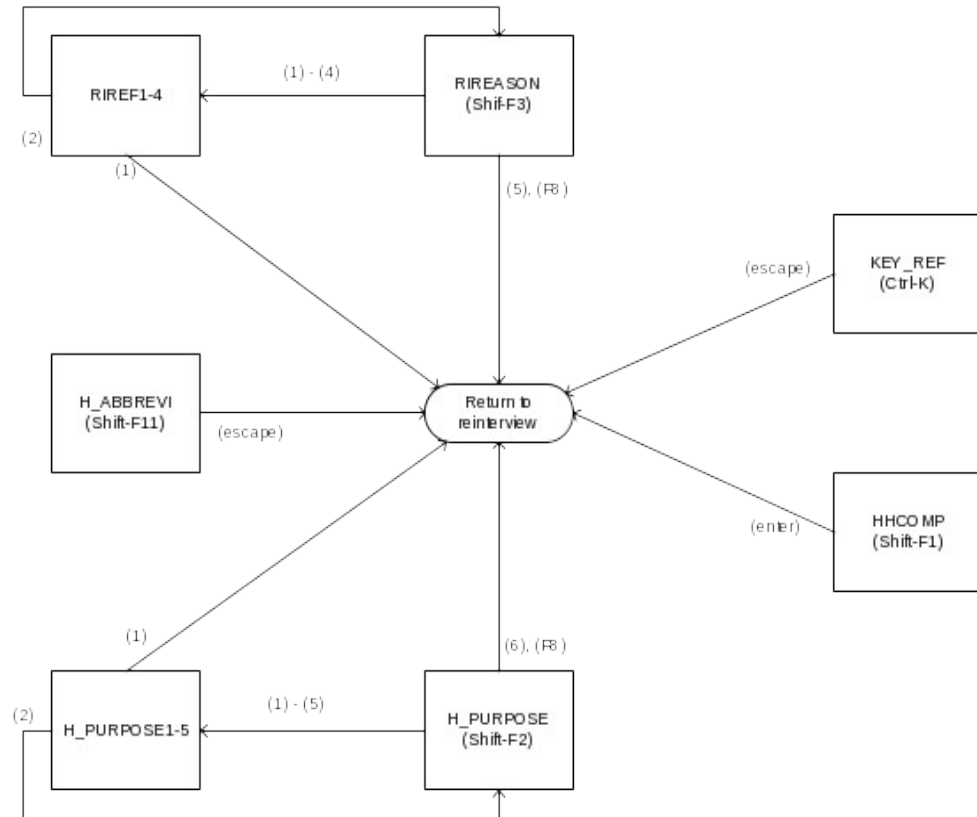

CED 2000 Sample Redesign Reinterview Blaise Instrument Flowcharts

Attachment B - final
p. 1

Reference Screens

Text Files

CED Reinterview Blaise Instrument Flowcharts -- Front

Attachment B
Front - p. 2

CED Reinterview Blaise Instrument Flowcharts -- Middle

Attachment B
Middle - p. 9

CED Reinterview Blaise Instrument Flowcharts -- Back

Attachment B
Back - p.14

From FRONT page 3
From BACK page 18, 19

Attachment B
Back - p. 16