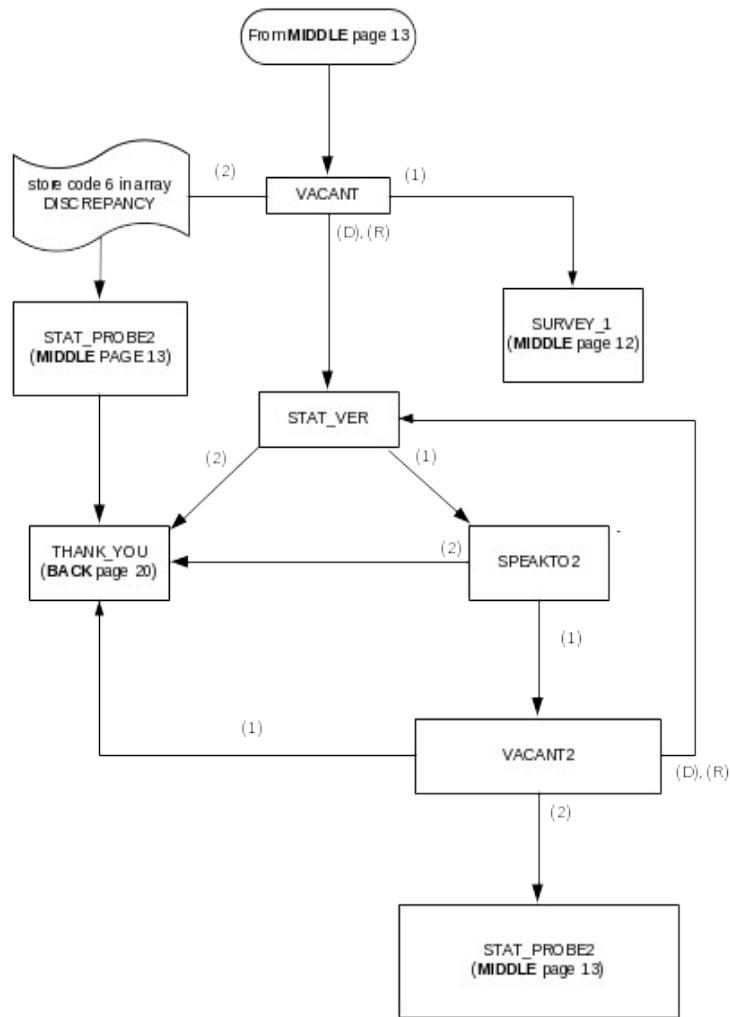

CED 2000 Sample Redesign Reinterview Blaise Instrument Flowcharts

Attachment B - final
p. 1

Reference Screens

Text Files

CED Reinterview Blaise Instrument Flowcharts -- Front

Attachment B
Front - p. 2

CED Reinterview Blaise Instrument Flowcharts -- Middle

Attachment B
Middle - p. 9

CED Reinterview Blaise Instrument Flowcharts -- Back

Attachment B
Back - p.14

From FRONT page 3
From BACK page 18, 19

Attachment B
Back - p. 16