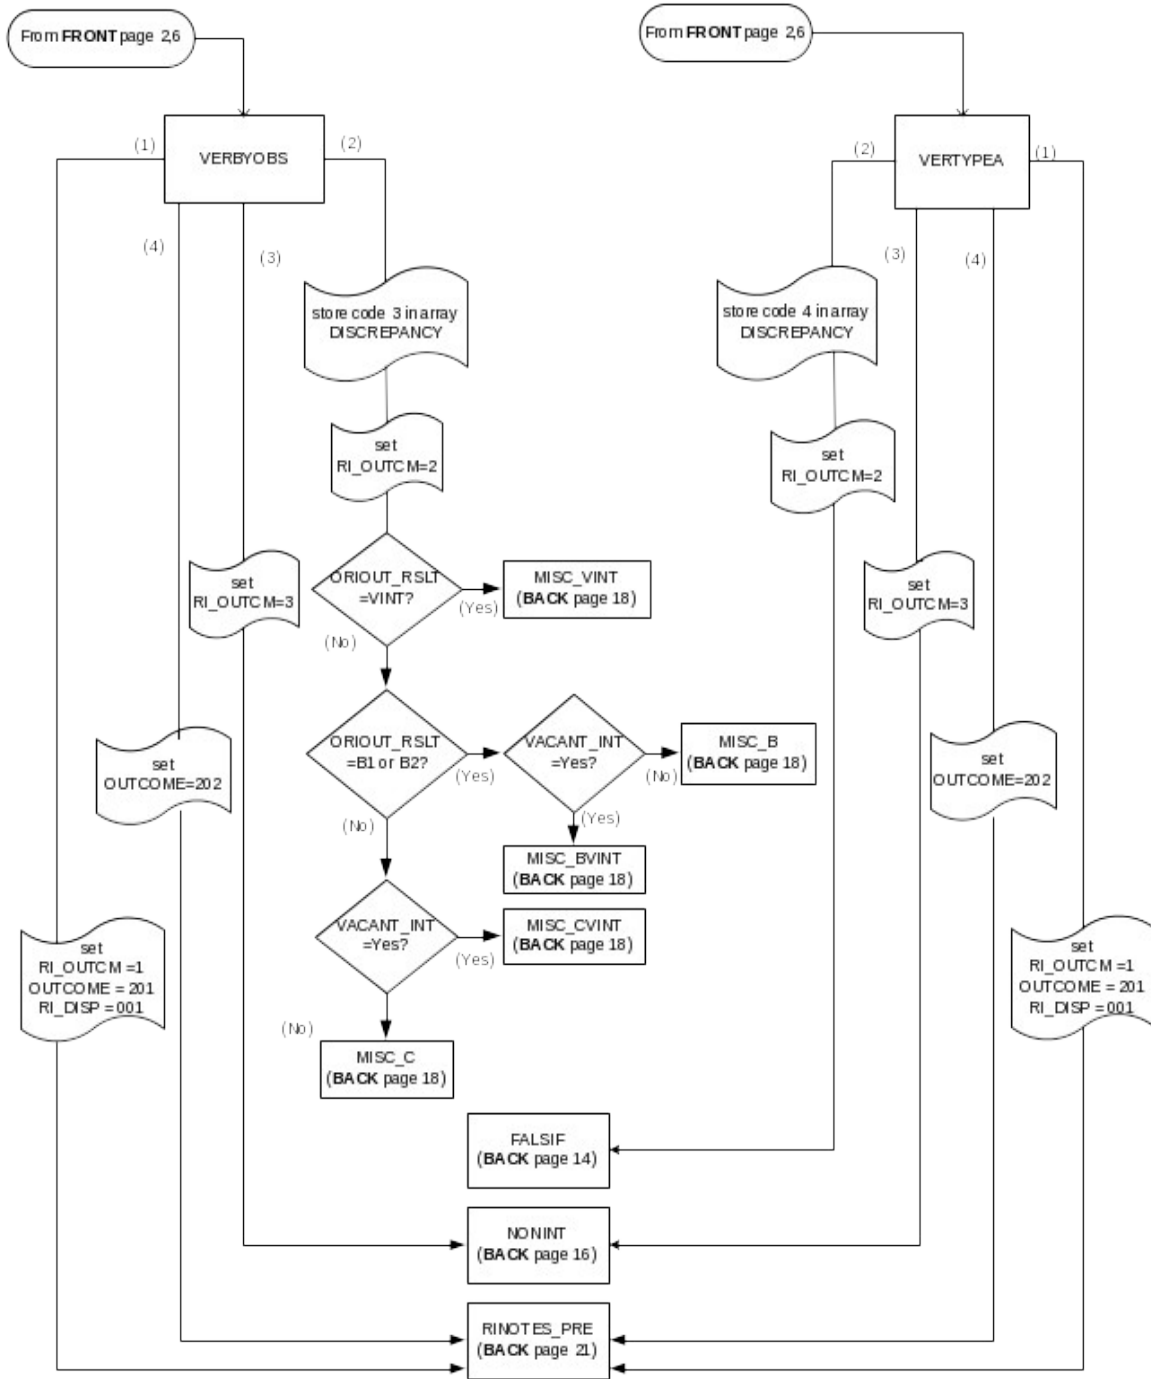

CED 2000 Sample Redesign Reinterview Blaise Instrument Flowcharts

Attachment B - final
p. 1

Reference Screens

Text Files

CED Reinterview Blaise Instrument Flowcharts -- Front

Attachment B
Front - p. 2

CED Reinterview Blaise Instrument Flowcharts -- Middle

Attachment B
Middle - p. 9

CED Reinterview Blaise Instrument Flowcharts -- Back

Attachment B
Back - p.14

From FRONT page 3
From BACK page 18, 19

Attachment B
Back - p. 16