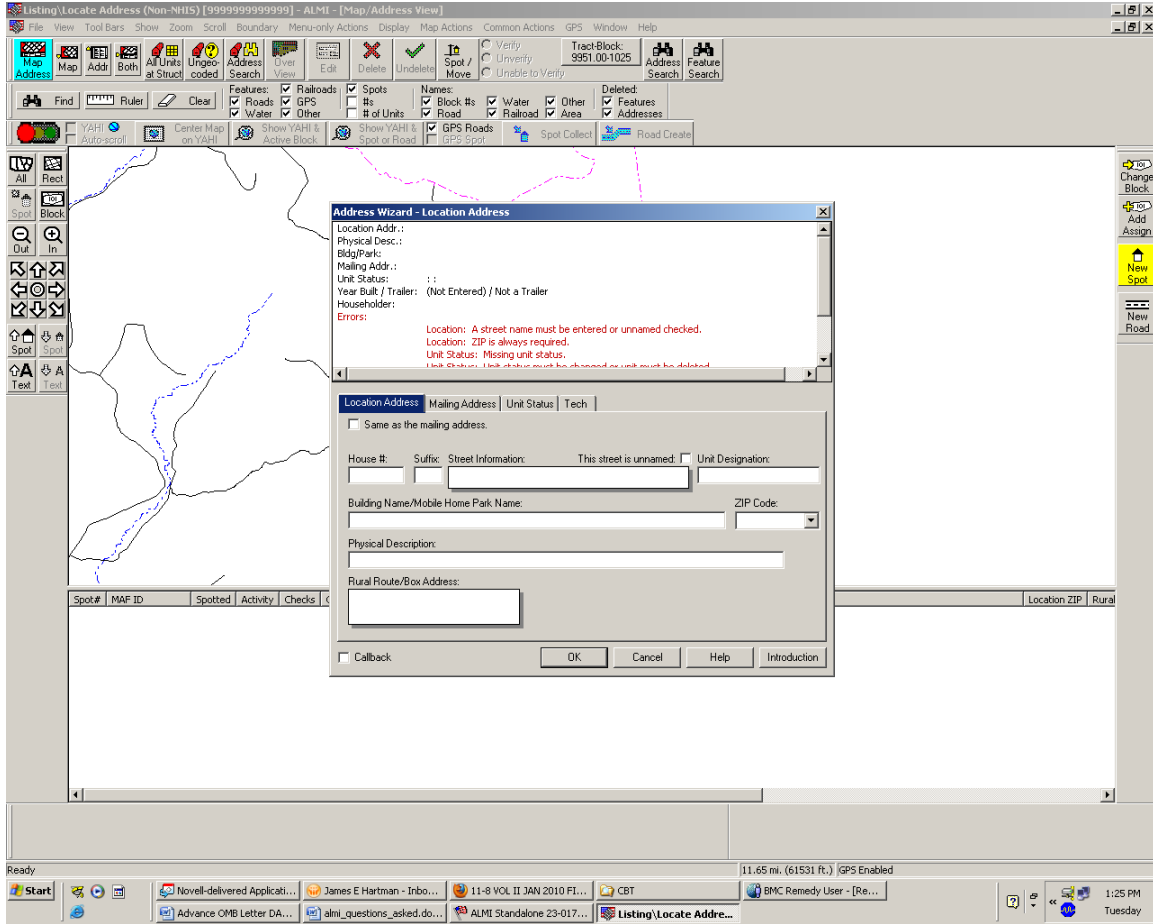

Address Wizard – Location Address Screen

Address Wizard – Mailing Address Screen

Address Wizard - Mailing Address

Location Addr.:
 Physical Desc.:
 Bldg/Park:
 Mailing Addr.:
 Unit Status: : :
 Year Built / Trailer: (Not Entered) / Not a Trailer
 Householder:
Errors:
 Location: A street name must be entered or unnamed checked.
 Location: ZIP is always required.
 Unit Status: Missing unit status.
Unit Status: Unit status must be obtained or unit must be deleted.

Location Address: **Mailing Address** | Unit Status | Tech

Same as the location address.
 Does not receive mail

House #: Suffix: Street Information: Unit Designation:

ZIP Code:

This address is used for mailing.

Rural Route/Box Address: Post Office Box Address:

Callback

OK Cancel Help Introduction

Ready 11.65 mi. (61531 R.) (GPS Enabled)

Start Novell-delivered Applicati... James E Hartman - Inbo... 11-8 VOL II JAN 2010 FI... CBT BNC Remedy User - [Re... 1:25 PM Tuesday