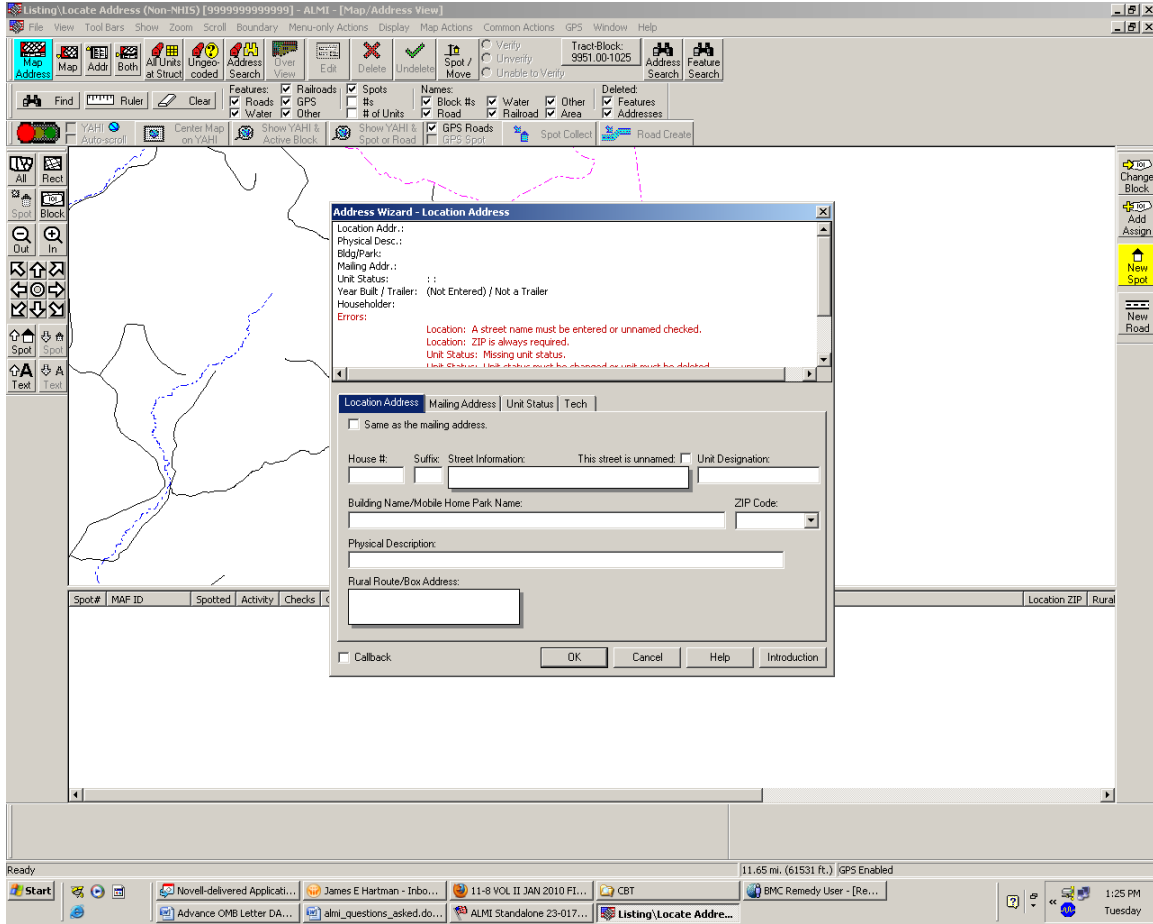

Address Wizard – Location Address Screen

Address Wizard – Mailing Address Screen

Address Wizard - Mailing Address

Location Addr.:
 Physical Desc.:
 Bldg/Park:
 Mailing Addr.:
 Unit Status: : :
 Year Built / Trailer: (Not Entered) / Not a Trailer
 Householder:
Errors:
 Location: A street name must be entered or unnamed checked.
 Location: ZIP is always required.
 Unit Status: Missing unit status.
Unit Status: Unit status must be entered or unit must be selected

Location Address: **Mailing Address** | Unit Status | Tech

Same as the location address.
 Does not receive mail

House #: Suffix: Street Information: Unit Designation:

ZIP Code:

This address is used for mailing.

Rural Route/Box Address: Post Office Box Address:

Callback

OK Cancel Help Introduction

Ready 11.65 mi. (61531 R.) (GPS Enabled)

Start Novell-delivered Applicati... James E Hartman - Inbo... 11-8 VOL II JAN 2010 FI... CBT BNC Remedy User - [Re... 1:25 PM Tuesday