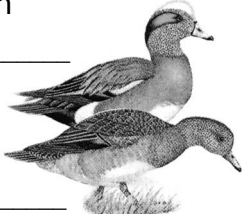

AMBCC Subsistence Migratory Bird Household Harvest Survey Western Alaska Harvest Report - **SPRING**

Y-K Delta, Bering Strait/Norton Sound, NW Arctic, Bristol Bay (except South AK Pensinsula)

Did the household harvest birds or eggs from **April 1 to June 30?** YES NO

Village: _____ Household ID: _____ Harvest Year: _____ Date: _____

Wigeon
birds _____

eggs _____

Teal
birds _____

eggs _____

Mallard
birds _____

eggs _____

Pintail
birds _____