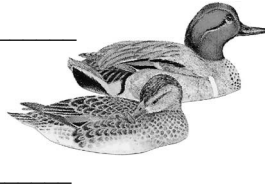

AMBCC Subsistence Migratory Bird Household Harvest Survey Western Alaska Harvest Report - **SPRING**

Y-K Delta, Bering Strait/Norton Sound, NW Arctic, Bristol Bay (except South AK Pensinsula)

Did the household harvest birds or eggs from **April 1 to June 30?** YES NO

Village: _____ Household ID: _____ Harvest Year: _____ Date: _____

Wigeon
birds _____

Teal
birds _____

Mallard
birds _____

Pintail
birds _____

Shoveler
birds _____

Black Scoter
birds _____

Surf Scoter
birds _____