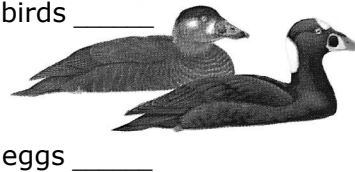

AMBCC Subsistence Migratory Bird Household Harvest Survey Western Alaska Harvest Report - **SPRING**

Y-K Delta, Bering Strait/Norton Sound, NW Arctic, Bristol Bay (except South AK Pensinsula)

Did the household harvest birds or eggs from **April 1 to June 30?** YES NO

Village: _____ Household ID: _____ Harvest Year: _____ Date: _____

Wigeon
birds _____

Teal
birds _____

Mallard
birds _____

Pintail
birds _____

Shoveler
birds _____

Black Scoter
birds _____

Surf Scoter
birds _____

White-winged Scoter
birds _____

Bufflehead
birds _____

Goldeneye
birds _____

Canvasback
birds _____

Scaup
birds _____

Common Eider
birds _____

King Eider
birds _____

Spectacled Eider
birds _____