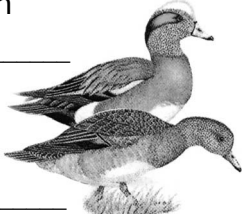

AMBCC Subsistence Migratory Bird Household Harvest Survey Western Alaska Harvest Report - **SPRING**

Y-K Delta, Bering Strait/Norton Sound, NW Arctic, Bristol Bay (except South AK Pensinsula)

Did the household harvest birds or eggs from **April 1 to June 30?** YES NO

Village: _____ Household ID: _____ Harvest Year: _____ Date: _____

Wigeon
birds _____

Teal
birds _____

Mallard
birds _____

Pintail
birds _____

Shoveler
birds _____

Black Scoter
birds _____

Surf Scoter
birds _____