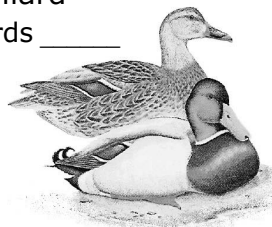

AMBCC Subsistence Migratory Bird Household Harvest Survey

Interior Alaska Harvest Report - FALL

Upper Copper River and Interior Alaska

Did the household harvest birds or eggs from **September 1 to October 31**? YES NO

Village: _____ Household ID: _____ Harvest Year: _____ Date: _____

Wigeon
birds _____

Teal
birds _____

Mallard
birds _____

Pintail
birds _____

Shoveler
birds _____

Black Scoter
birds _____

Surf Scoter
birds _____