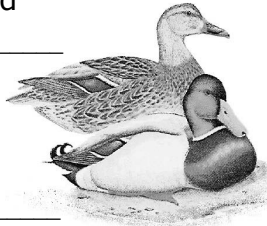

AMBCC Subsistence Migratory Bird Household Harvest Survey Interior Alaska Harvest Report - **SUMMER** Upper Copper River and Interior Alaska

Did the household harvest birds or eggs from **July 1 to August 31**? YES NO

Village: _____ Household ID: _____ Harvest Year: _____ Date: _____

Wigeon
birds _____

eggs _____

Teal
birds _____

eggs _____

Mallard
birds _____

eggs _____

Pintail
birds _____