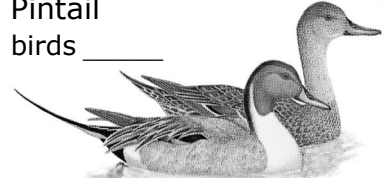

AMBCC Subsistence Migratory Bird Household Harvest Survey Interior Alaska Harvest Report - **SUMMER** Upper Copper River and Interior Alaska

Did the household harvest birds or eggs from **July 1 to August 31**? YES NO

Village: _____ Household ID: _____ Harvest Year: _____ Date: _____

Wigeon
birds _____

eggs _____

Teal
birds _____

eggs _____

Mallard
birds _____

eggs _____

Pintail
birds _____

eggs _____

Shoveler
birds _____

eggs _____

Black Scoter
birds _____

eggs _____

Surf Scoter
birds _____

eggs _____

White-winged Scoter
birds _____