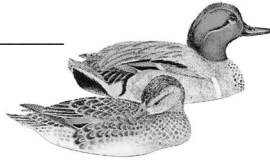

AMBCC Subsistence Migratory Bird Household Harvest Survey Interior Alaska Harvest Report - **SUMMER** Upper Copper River and Interior Alaska

Did the household harvest birds or eggs from **July 1 to August 31**? YES NO

Village: _____ Household ID: _____ Harvest Year: _____ Date: _____

Wigeon
birds _____

eggs _____

Teal
birds _____

eggs _____

Mallard
birds _____

eggs _____

Pintail
birds _____