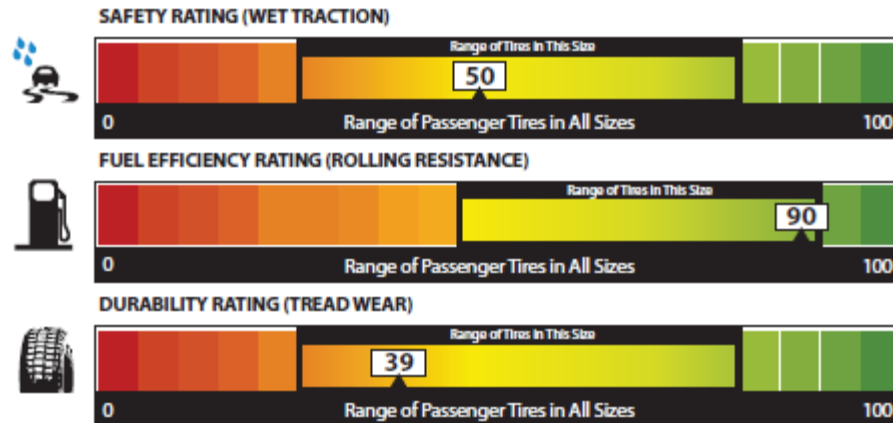

GOVERNMENT TIRE RATING

ACME TIRE COMPANY

WILEY RR-S

SIZE: P225/60R16

Ratings are based on tires that are properly inflated.
Compare this tire with others before you buy.

Source: National Highway Traffic Safety Administration (NHTSA)

For more information visit www.nhtsa.gov