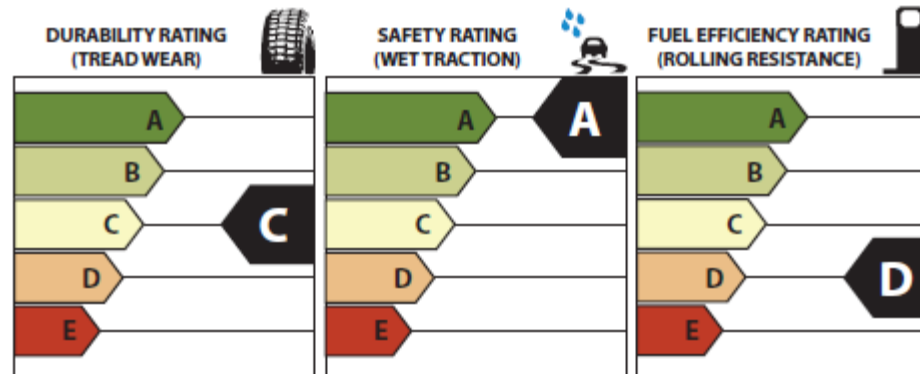

GOVERNMENT TIRE RATING

ACME TIRE COMPANY

WILEY RR-S

SIZE: P225/60R16

Ratings are based on tires that are properly inflated.
Compare this tire with others before you buy.
Source: National Highway Traffic Safety Administration (NHTSA)
For more information visit www.nhtsa.gov