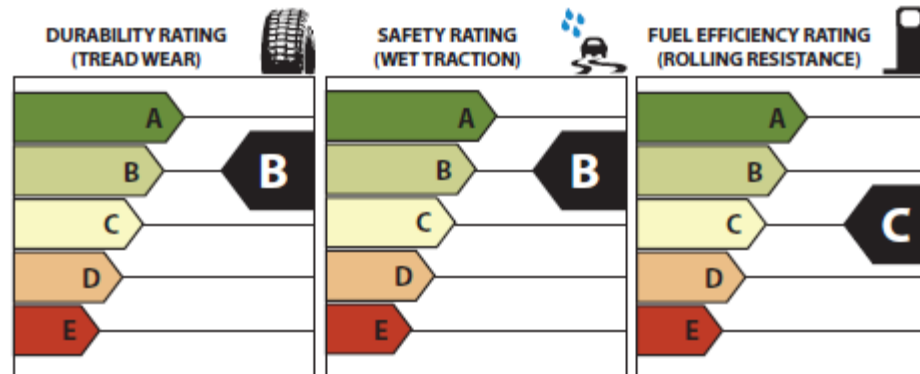

GOVERNMENT TIRE RATING

ACME TIRE COMPANY

WILEY RR-S

SIZE: P225/60R16

Ratings are based on tires that are properly inflated.
Compare this tire with others before you buy.
Source: National Highway Traffic Safety Administration (NHTSA)
For more information visit www.nhtsa.gov