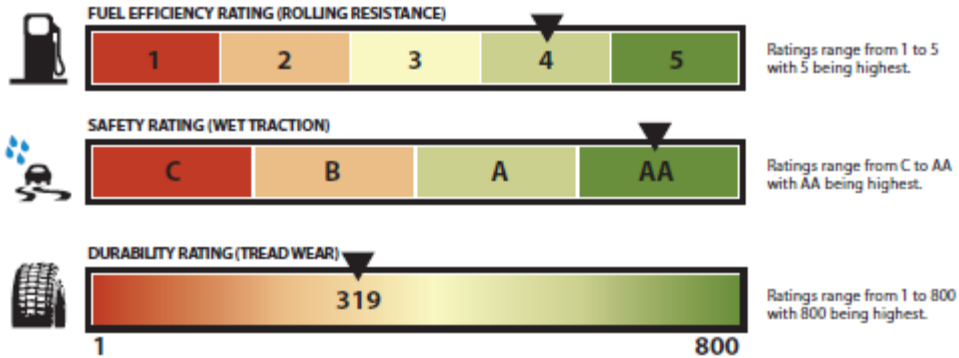

Source: National Highway Traffic Safety Administration (NHTSA)

For more information visit www.nhtsa.gov

GOVERNMENT TIRE RATING

ACME TIRE COMPANY

WILEY RR-S

SIZE: P225/60R16

Ratings are based on tires that are properly inflated.
Compare this tire with others before you buy.
Source: National Highway Traffic Safety Administration (NHTSA)
For more information visit www.nhtsa.gov