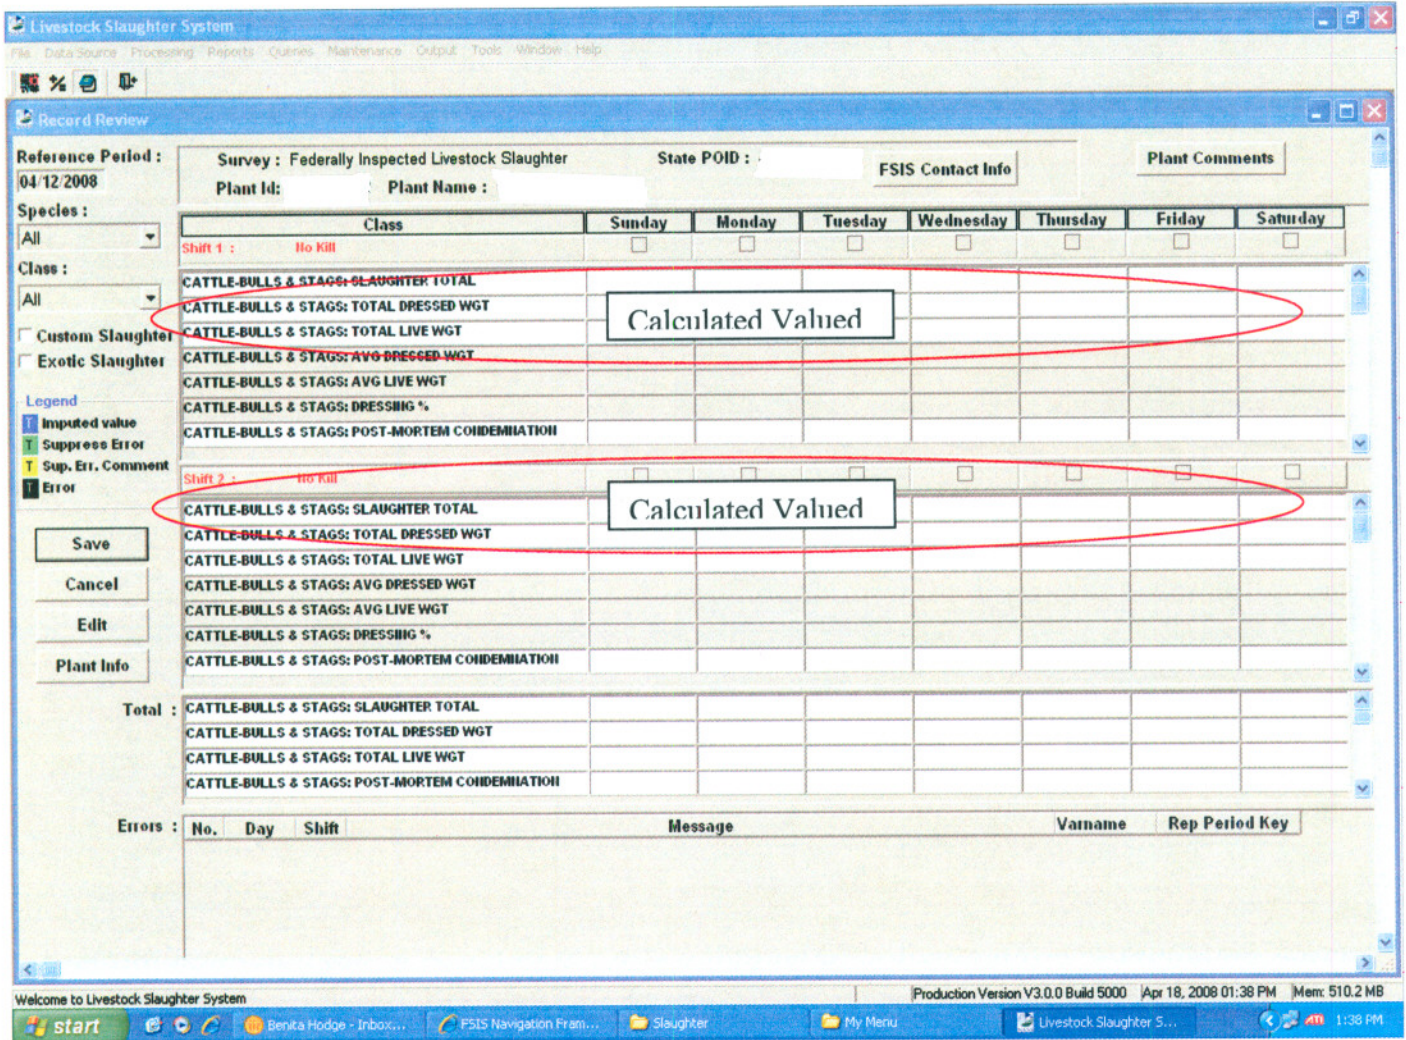

0535-0005 Federally Inspected Livestock Slaughter Questionnaire Overview

The Federally Inspected livestock slaughter data are collected from slaughter plants by Food Safety and Inspection Service (FSIS) inspectors. The data are entered into the computer using their software and then shared with NASS. The attached file contains examples of the data fields provided to NASS. While developing the NASS slaughter system software to receive the data from FSIS it was decided that the easiest approach was to just receive all FSIS data fields. Only selected data items are used in the NASS Slaughter report. Items such as rabbit, water buffalo, elk, etc. are not published by NASS.

All sand colored cells are calculated by the system. These questions are not asked. This includes Average dressed weight, average live weight, and dressing percent.

We only ask for the **Slaughter Total** and **Post-Mortem Condemnation** which is mandatory reporting, Total Live Weight, and Total Dress Weight which are voluntary.