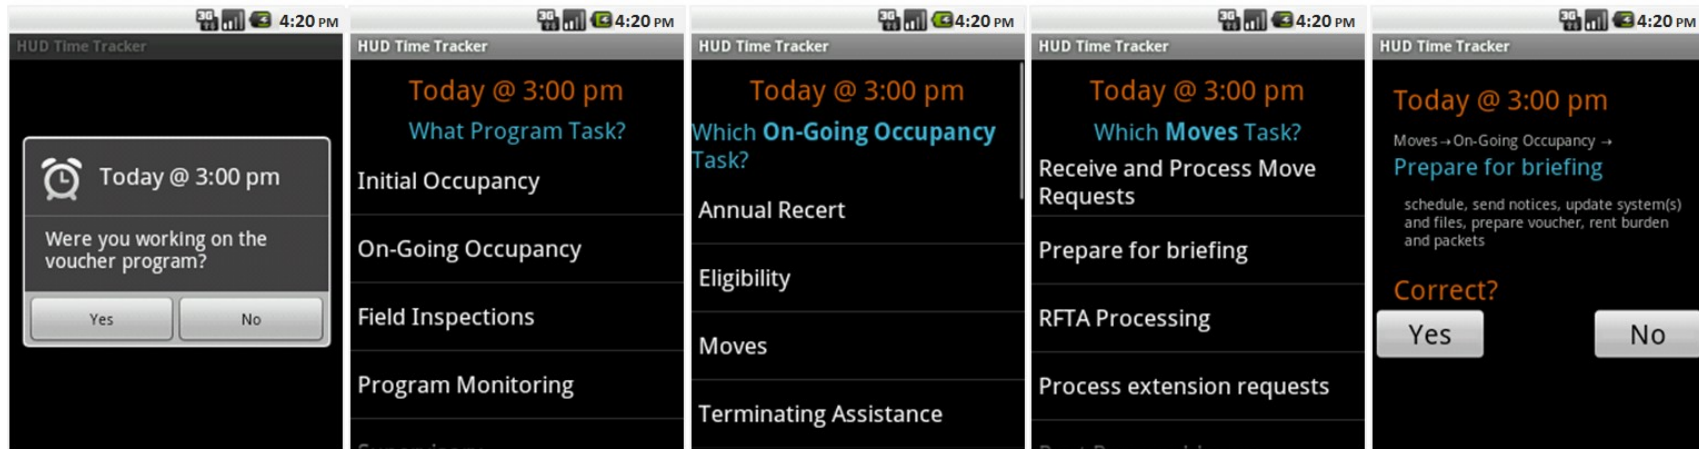

Appendix B. Screen Shots for Random Moment Sampling

Typical Screen Flow

Missed moments build up:

When you have no outstanding moments: