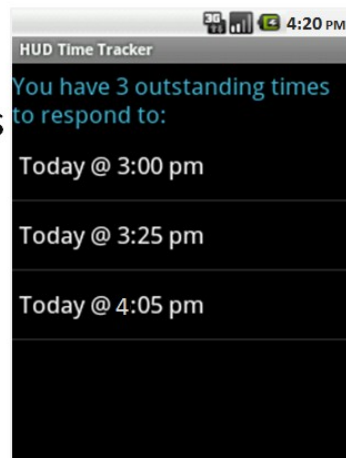

Appendix B. Screen Shots for Random Moment Sampling

Typical Screen Flow

Missed moments build up:

When you have no outstanding moments: