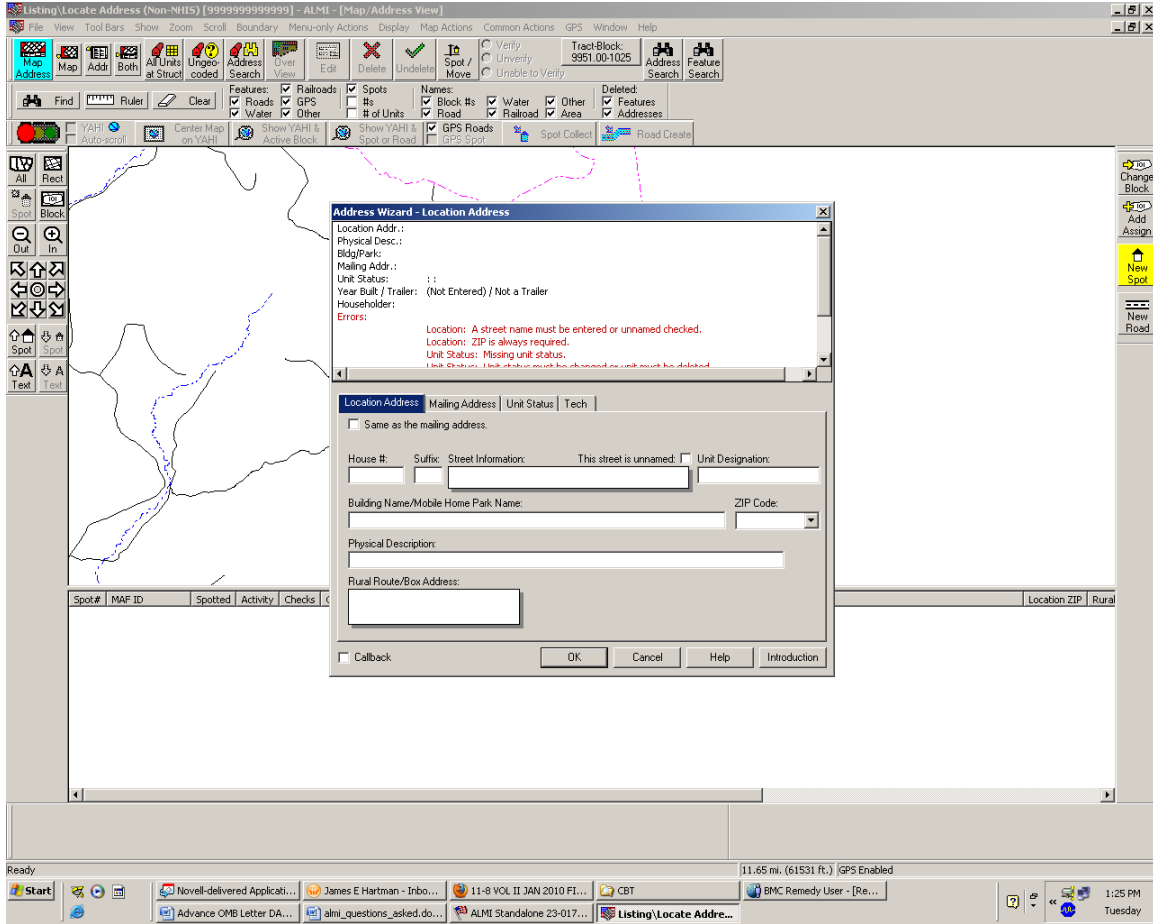

Address Wizard – Location Address Screen

Address Wizard – Mailing Address Screen

Address Wizard - Mailing Address

Location Addr.:
 Physical Desc.:
 Bldg/Park:
 Mailing Addr.:
 Unit Status: : :
 Year Built / Trailer: (Not Entered) / Not a Trailer
 Householder:
Errors:
 Location: A street name must be entered or unnamed checked.
 Location: ZIP is always required.
 Unit Status: Missing unit status.
Unit Status: Unit status must be entered or unit must be selected.

Location Address: **Mailing Address** | Unit Status | Tech

Same as the location address.
 Does not receive mail

House #: Suffix: Street Information: Unit Designation:

ZIP Code:

This address is used for mailing.

Rural Route/Box Address: Post Office Box Address:

Callback

OK Cancel Help Introduction

Ready 11.65 mi. (61531 R.) (GPS Enabled)

Start Novell-delivered Applicati... James E Hartman - Inbo... 11-8 VOL II JAN 2010 FI... CBT BNC Remedy User - [Re... 1:25 PM Tuesday