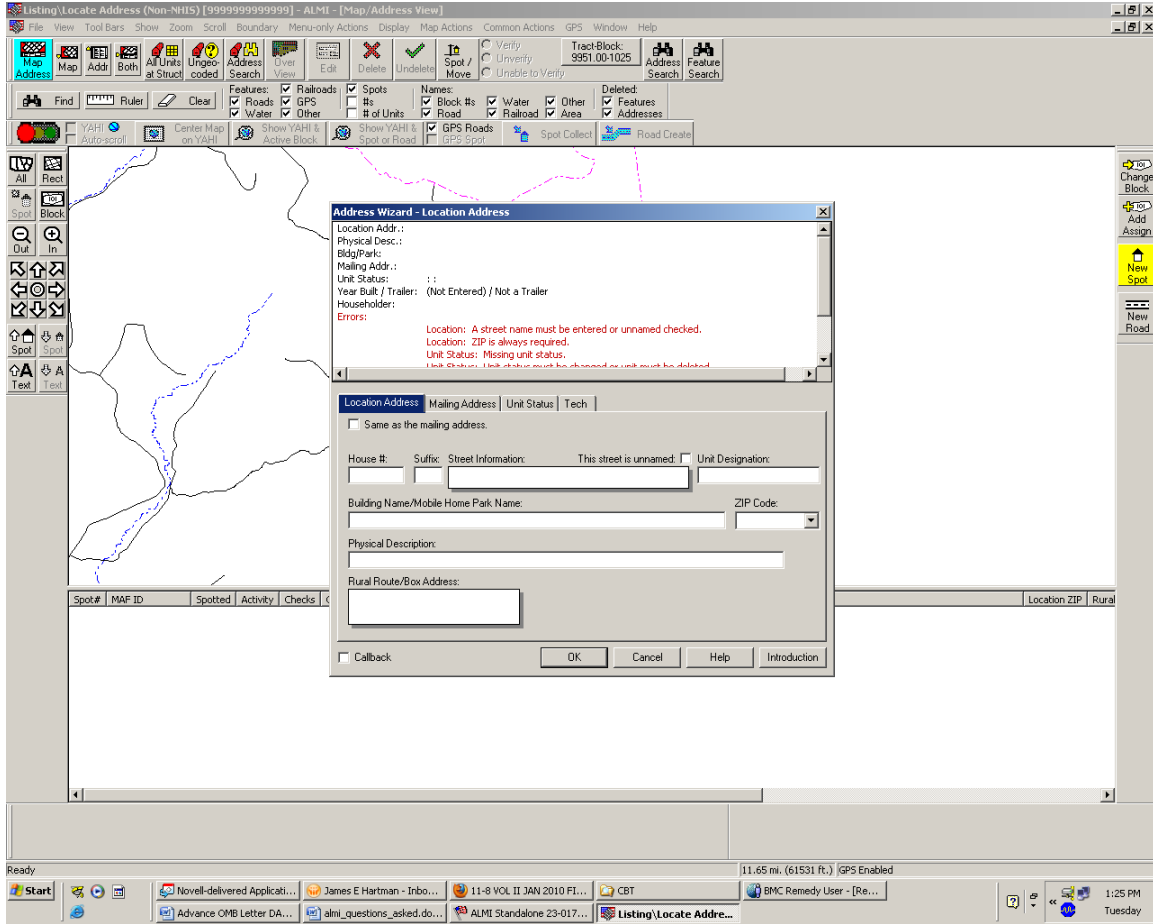

Address Wizard – Location Address Screen

Address Wizard – Mailing Address Screen

Address Wizard - Mailing Address

Location Addr.:
 Physical Desc.:
 Bldg/Park:
 Mailing Addr.:
 Unit Status: : :
 Year Built / Trailer: (Not Entered) / Not a Trailer
 Householder:
Errors:
 Location: A street name must be entered or unnamed checked.
 Location: ZIP is always required.
 Unit Status: Missing unit status.
Unit Status: Unit status must be entered or unit must be selected.

Location Address: **Mailing Address** | Unit Status | Tech

Same as the location address.
 Does not receive mail

House #: Suffix: Street Information: Unit Designation:

ZIP Code:

This address is used for mailing.

Rural Route/Box Address: Post Office Box Address:

Callback

OK Cancel Help Introduction

Spot #	MAF ID	Spotted	Activity	Checks

Location ZIP: Rural:

Ready 11.65 mi. (61531 R.) (GPS Enabled)

Start Novell-delivered Applicati... James E Hartman - Inbo... 11-8 VOL II JAN 2010 FI... CBT BNC Remedy User - [Re... 1:25 PM Tuesday