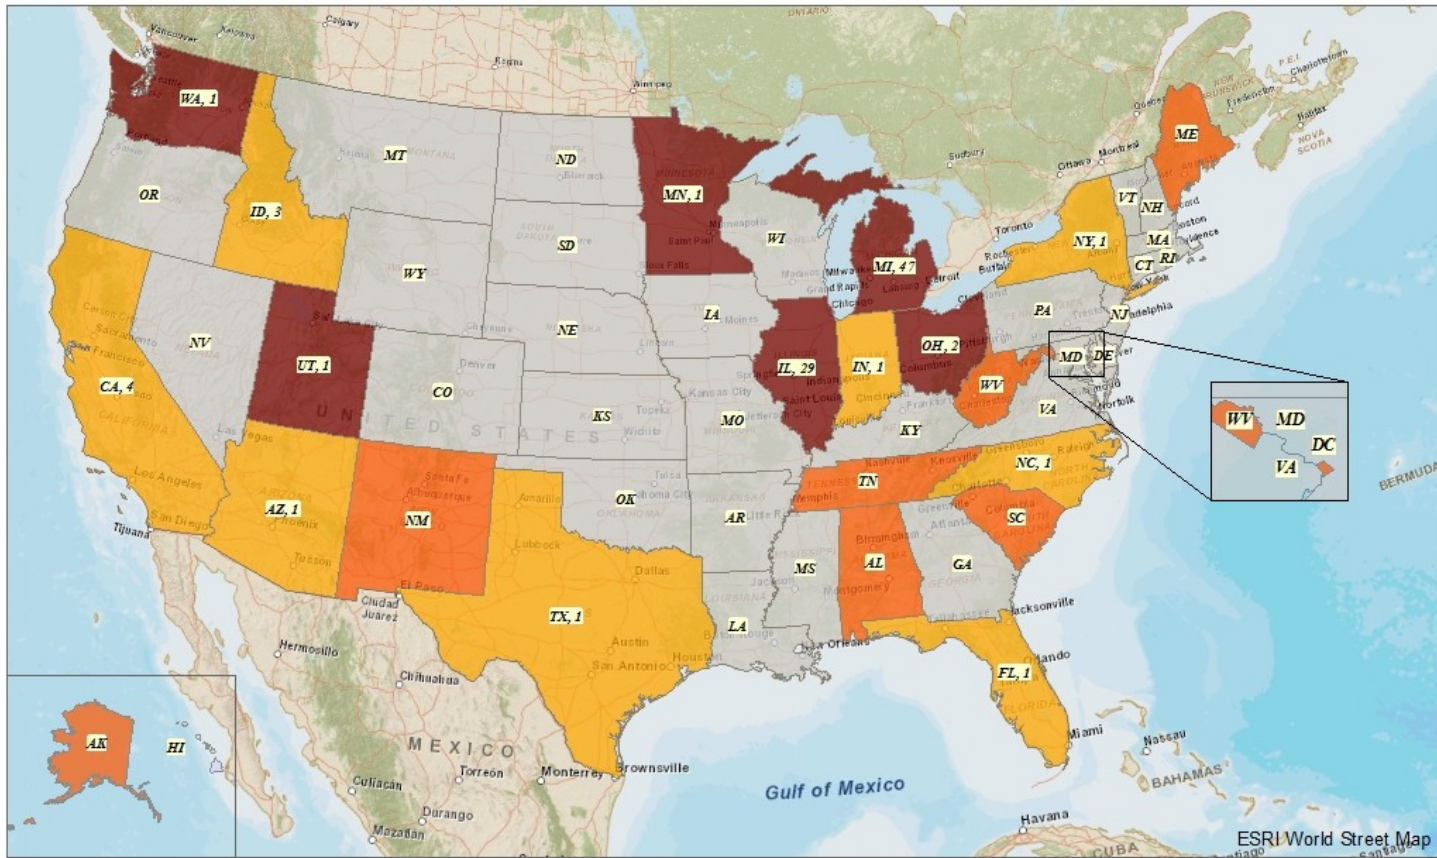

ATTACHMENT E: IMATS Implementation Map

Figure 1. IMATS implementation map, July 20, 2012

IMATS Participation Map

Project Areas and Local jurisdictions

Project Area Participation

- Not a Participant
- Local Jurisdiction's
- Project Area
- Project Area and Local

Map Created by the CTS team based on requests for participation data compiled on July 20th 2012
 Total - 14 Project Areas and 94 Local Jurisdictions