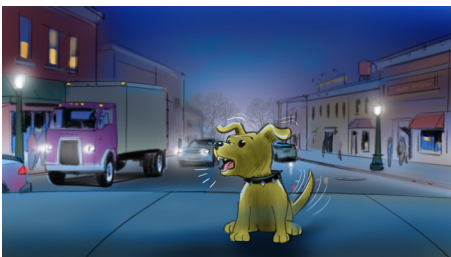

Date: 02-01-12

VIDEO

AUDIO

Open on a car driving down a suburban road during the day. We're focused on a bobblehead baseball player on the dashboard. He points toward the back window, then waves his hands, trying to get the driver's attention.

sfx: music track enters.

Cut to a night scene, in an urban area. We're inside a different car, once again focused on the bobblehead on the dashboard. This one is a small dog who cocks his head, then crouches and growls.

Cut to a third vehicle. It's twilight/early evening. A small Statue of Liberty on the dashboard is miming the actions of doing up a seat belt.

Cut to a pick-up truck at night on a rural road. A hula girl on the dashboard is pointing to the rear-view mirror, in which we can see the flashing lights of a police car.