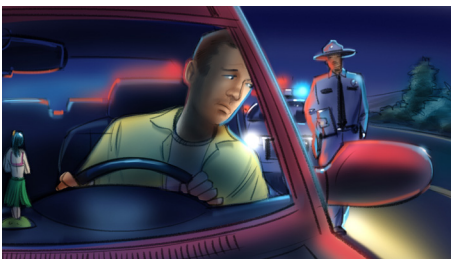

Date: 02-01-12

VIDEO

AUDIO

Open on a car driving down a suburban road during the day. We're focused on a bobblehead baseball player on the dashboard. He points toward the back window, then waves his hands, trying to get the driver's attention.

Cut to a third vehicle. It's twilight/early evening. A small Statue of Liberty on the dashboard is miming the actions of doing up a seat belt.

Cut to a pick-up truck at night on a rural road. A hula girl on the dashboard is pointing to the rear-view mirror, in which we can see the flashing lights of a police car.

Rev: original

Date: 02-01-12

VIDEO

AUDIO

Cut to a medium shot of the driver. Though we can see the hula girl's head and perhaps her pointing arm in the corner of the screen, the driver remains totally oblivious to her.

VO: Cops are paying special attention to seat belt violations.

Cut to a shot from inside the same pick-up truck. It is now stopped, and there is a police officer at the driver's window. The cop gestures to the unused seat belt, and proceeds to write a ticket.