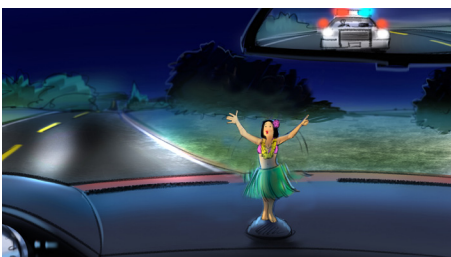

Date: 02-01-12

VIDEO

AUDIO

Open on a car driving down a suburban road during the day. We're focused on a bobblehead baseball player on the dashboard. He points toward the back window, then waves his hands, trying to get the driver's attention.

sfx: music track enters.

Cut to a night scene, in an urban area. We're inside a different car, once again focused on the bobblehead on the dashboard. This one is a small dog who cocks his head, then crouches and growls.

Cut to a third vehicle. It's twilight/early evening. A small Statue of Liberty on the dashboard is miming the actions of doing up a seat belt.

Cut to a pick-up truck at night on a rural road. A hula girl on the dashboard is pointing to the rear-view mirror, in which we can see the flashing lights of a police car.

Rev: original

Date: 02-01-12

VIDEO

AUDIO

Cut to a medium shot of the driver. Though we can see the hula girl's head and perhaps her pointing arm in the corner of the screen, the driver remains totally oblivious to her.