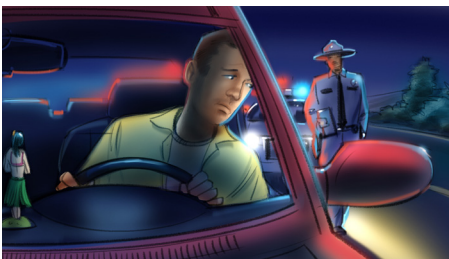

Date: 02-01-12

VIDEO

AUDIO

Open on a car driving down a suburban road during the day. We're focused on a bobblehead baseball player on the dashboard. He points toward the back window, then waves his hands, trying to get the driver's attention.

Cut to a third vehicle. It's twilight/early evening. A small Statue of Liberty on the dashboard is miming the actions of doing up a seat belt.

Cut to a pick-up truck at night on a rural road. A hula girl on the dashboard is pointing to the rear-view mirror, in which we can see the flashing lights of a police car.

Rev: original

Date: 02-01-12

VIDEO

AUDIO

Cut to a medium shot of the driver. Though we can see the hula girl's head and perhaps her pointing arm in the corner of the screen, the driver remains totally oblivious to her.

VO: Cops are paying special attention to seat belt violations.

Cut to a shot from inside the same pick-up truck. It is now stopped, and there is a police officer at the driver's window. The cop gestures to the unused seat belt, and proceeds to write a ticket.