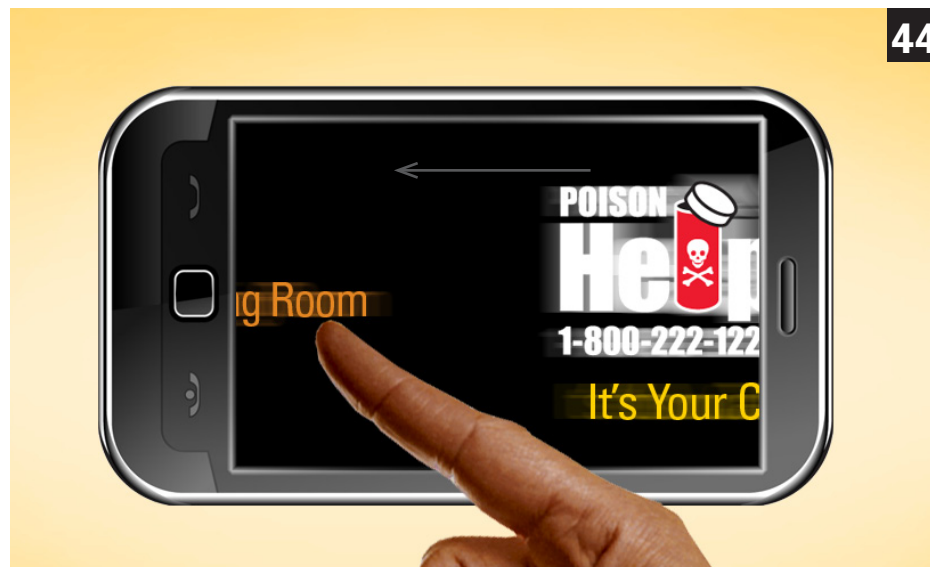

40

39

41

Living Room

Waiting Room

POISON
Help
1-800-222-1222

43

44