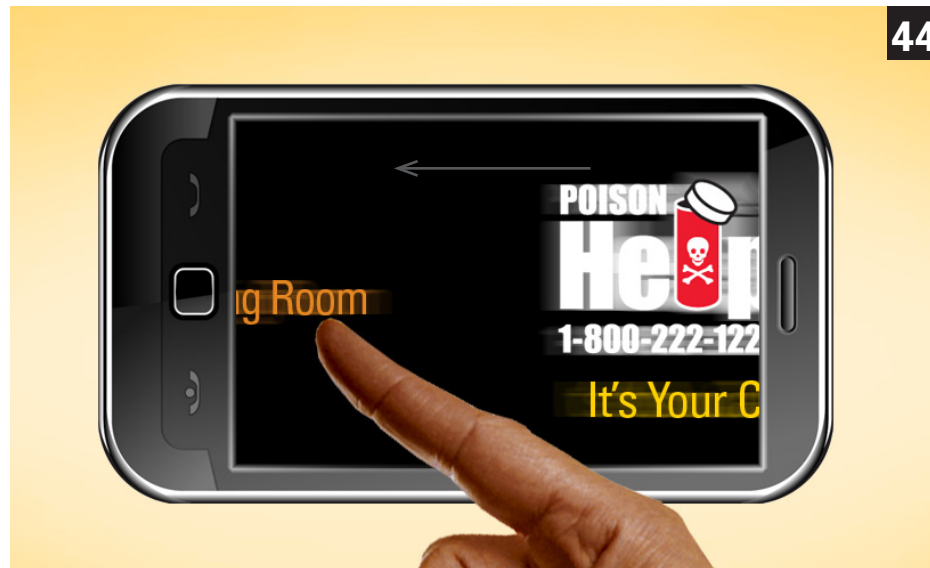

40

39

41

Living Room

Waiting Room

POISON
Help
1-800-222-1222

43

44