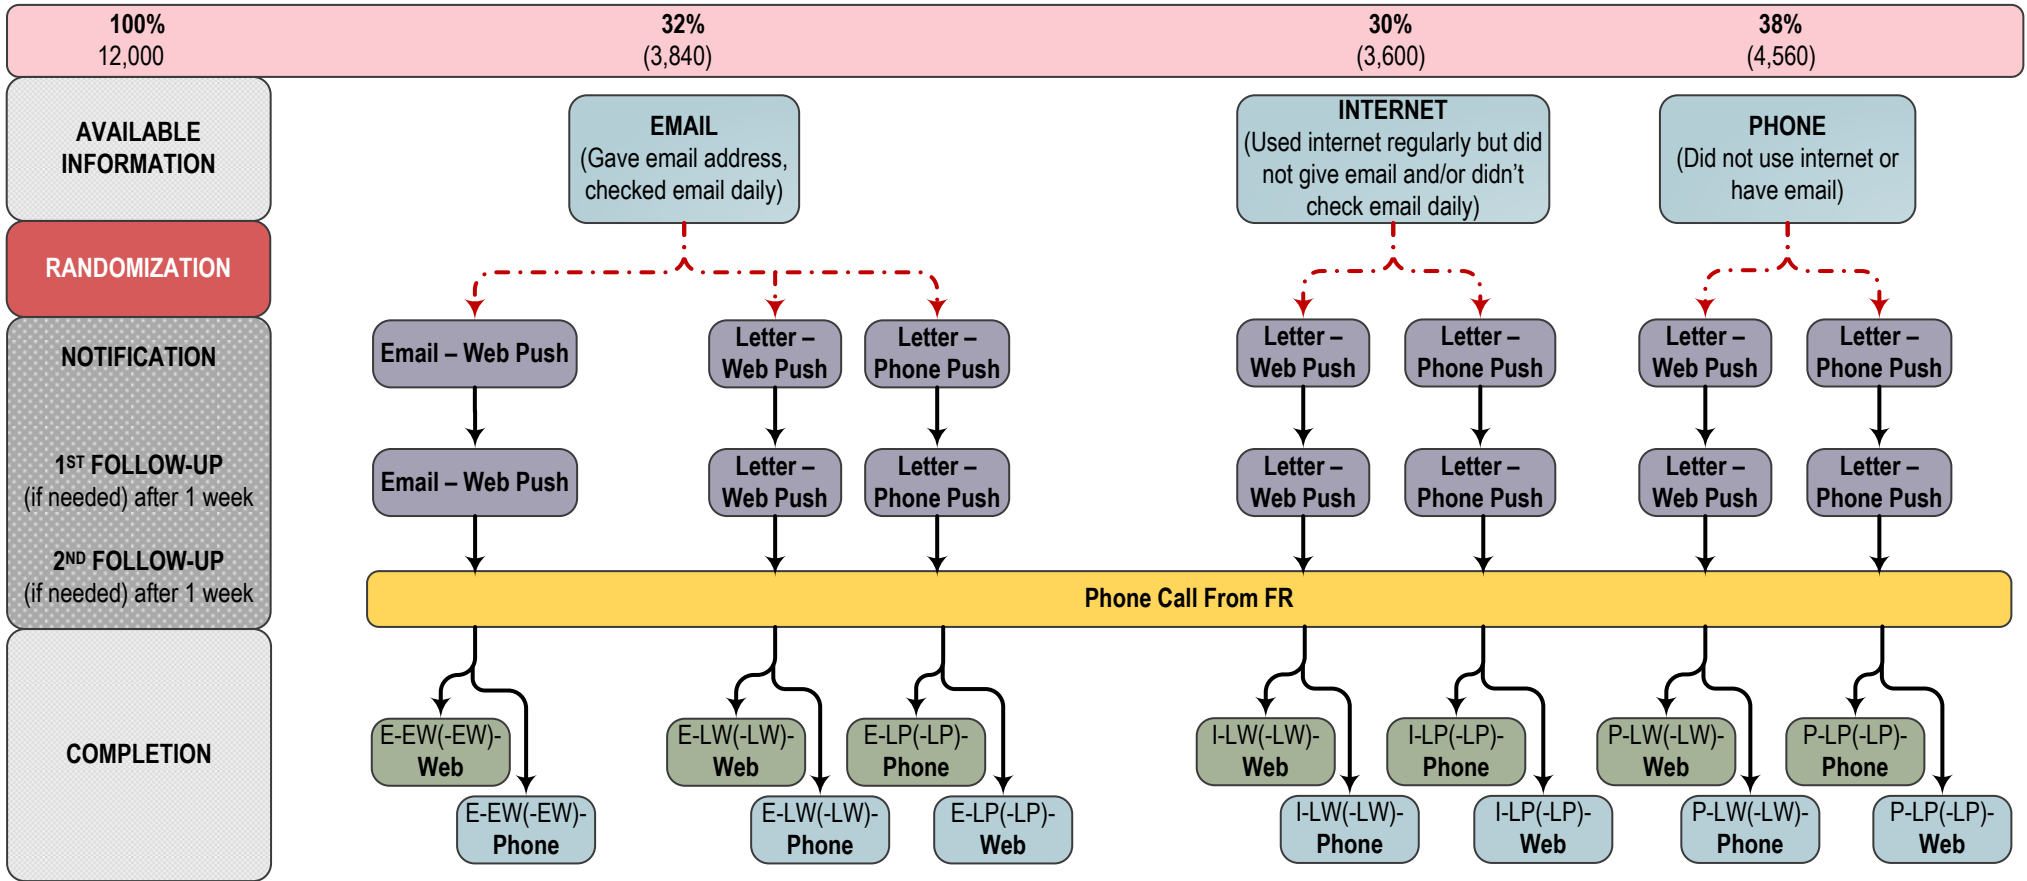

Group Assignment Flowchart

Version 3.3 | 12-14-2012

Legend

- Randomized groups; mode push held through 1st follow-up
- Case completed as mode assigned by randomization
- Case crossed over into mode opposite that assigned by randomization (i.e., web as phone or phone as web)