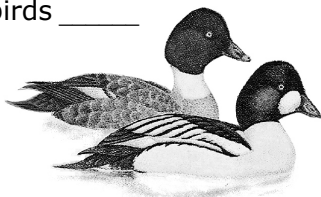

Goldeneye
birds _____