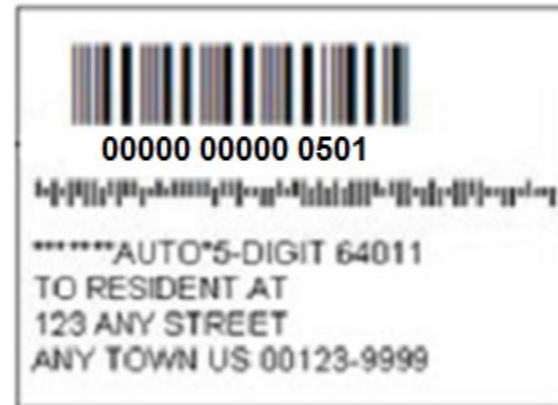

IMPORTANT: You will need information from the address label on this card to log in. If you need help or have questions about the 2016 Census Test, call the toll-free number 1-866-226-2836.

Prueba del Censo del 2016