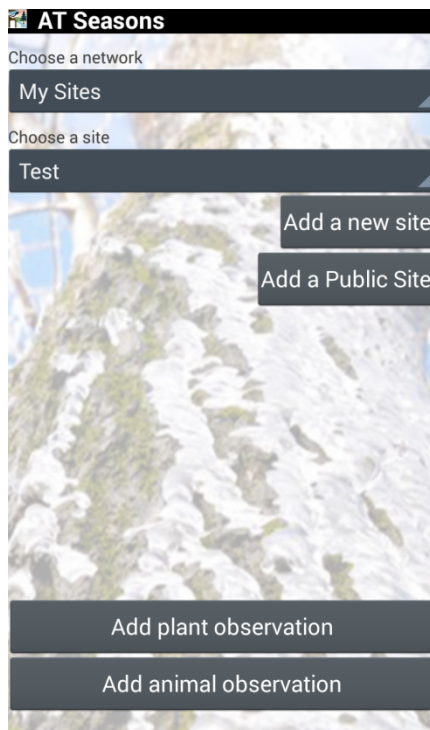

USA National Phenology Network The *Nature's Notebook* Plant and Animal Observing Program

AT Seasons Mobile Observation App (Android) Screenshot Mockups

Below: left to right: 1. Home Screen, 2. Add a New Site, 3. Add a Public Site

Below: left to right: 4. Add a new animal (with list pop up) and 5. Add a new plant (with list pop up)

Below: left to right: 6. Enter animal observation (with intensity popup) 7. Enter plant observation and 8. Enter Observation Details