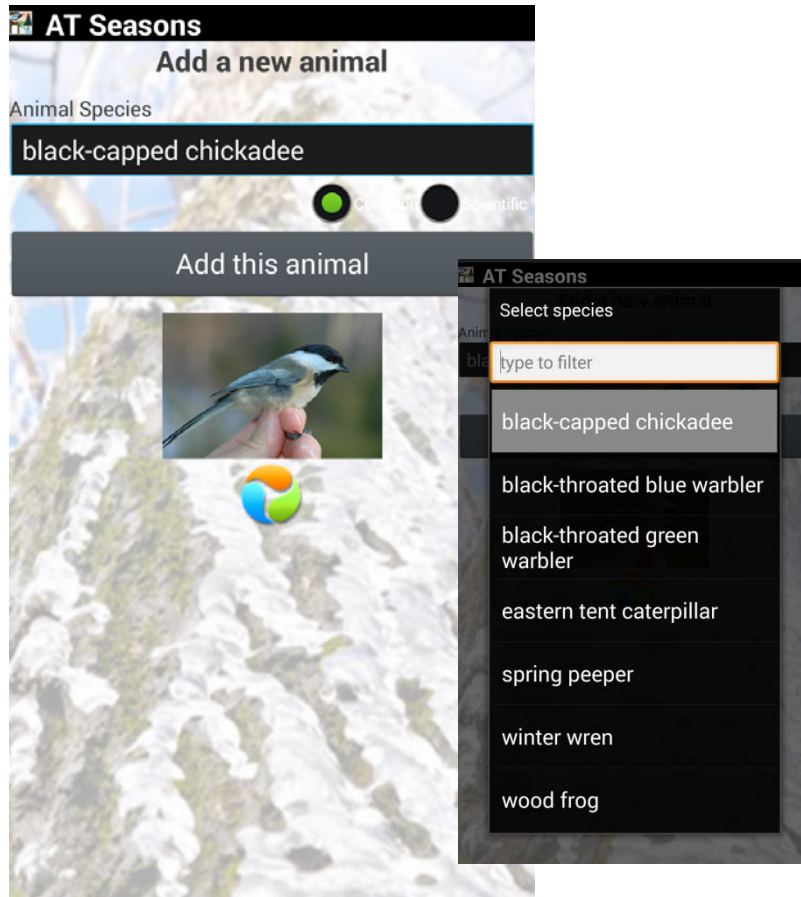

USA National Phenology Network The *Nature's Notebook* Plant and Animal Observing Program

AT Seasons Mobile Observation App (Android) Screenshot Mockups

Below: left to right: 1. Home Screen, 2. Add a New Site, 3. Add a Public Site

Below: left to right: 4. Add a new animal (with list pop up) and 5. Add a new plant (with list pop up)

Below: left to right: 6. Enter animal observation (with intensity popup) 7. Enter plant observation and 8. Enter Observation Details