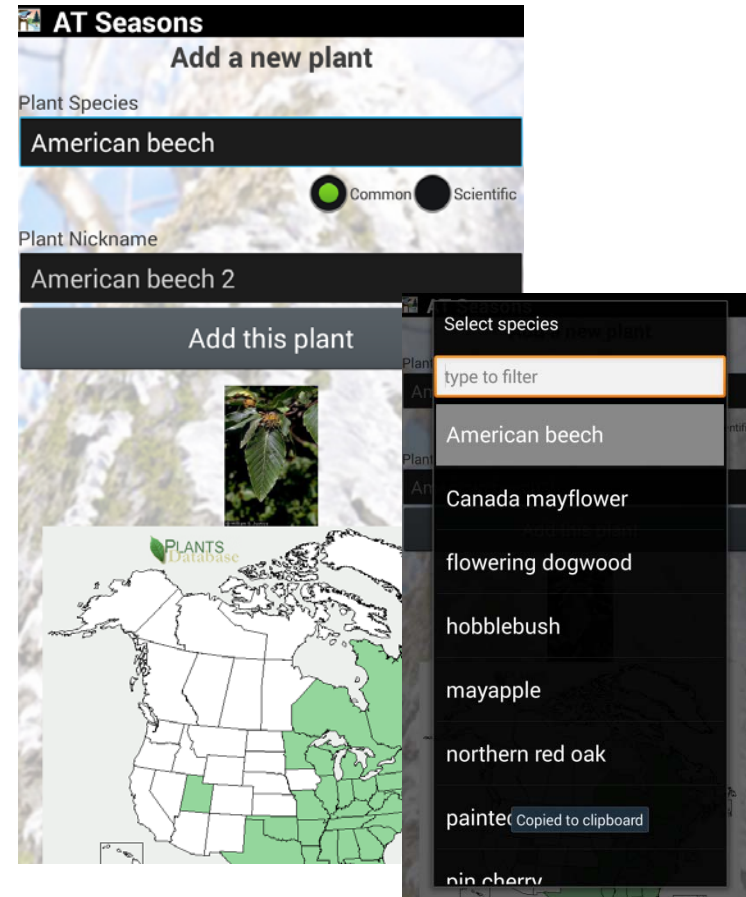

USA National Phenology Network The *Nature's Notebook* Plant and Animal Observing Program

AT Seasons Mobile Observation App (Android) Screenshot Mockups

Below: left to right: 1. Home Screen, 2. Add a New Site, 3. Add a Public Site

Below: left to right: 4. Add a new animal (with list pop up) and 5. Add a new plant (with list pop up)

Below: left to right: 6. Enter animal observation (with intensity popup) 7. Enter plant observation and 8. Enter Observation Details