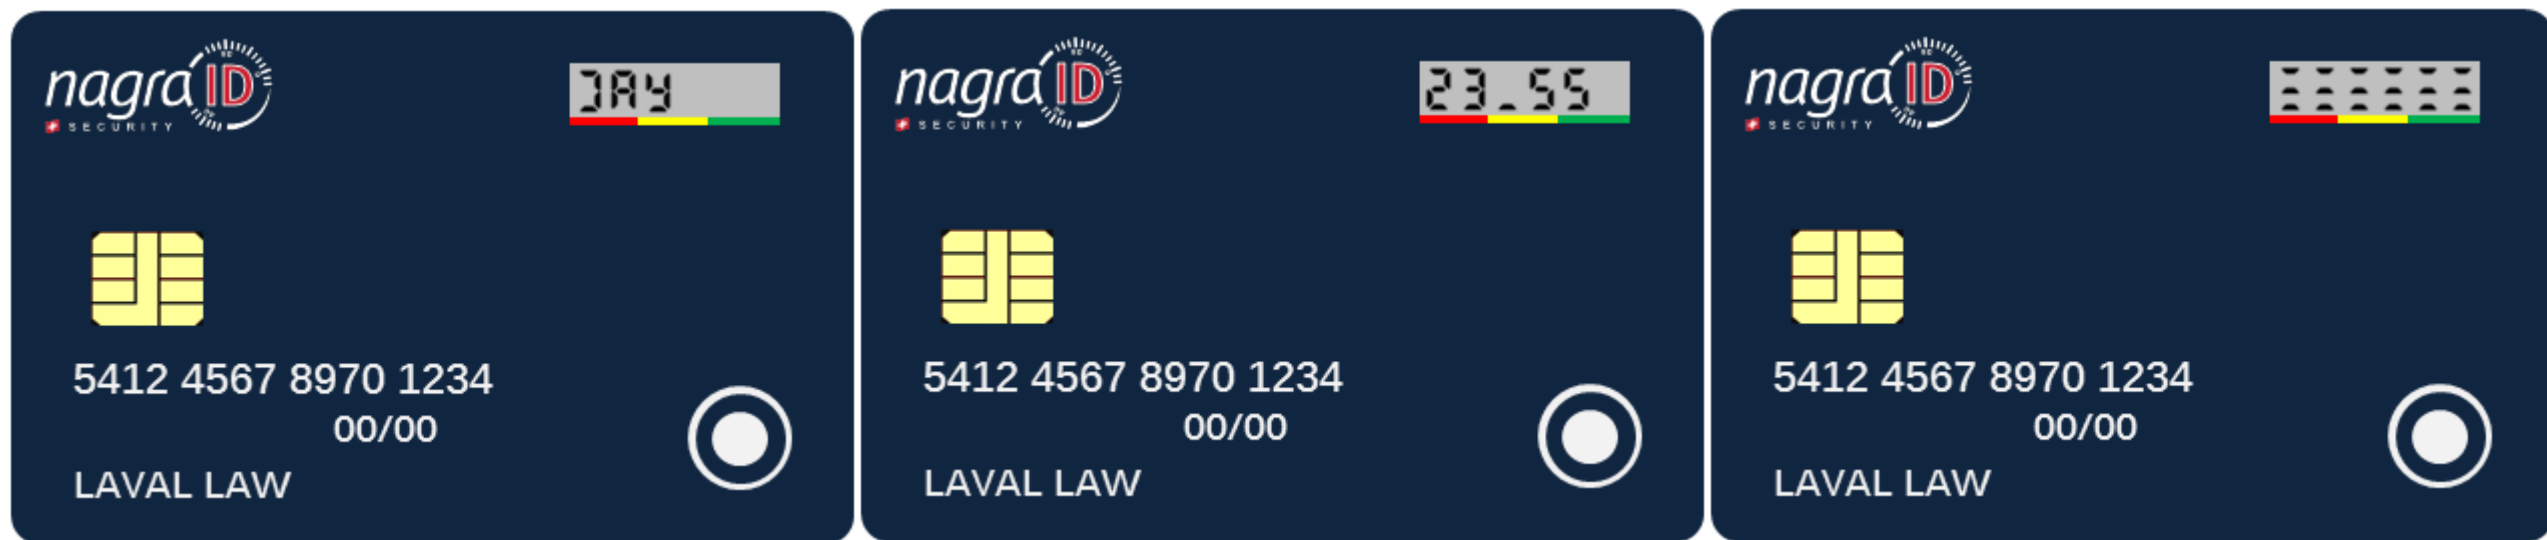

Mock screens of a financial management app.

Syncing process between the fuel gauge card and the financial management app

Various mock screens of the fuel gauge card