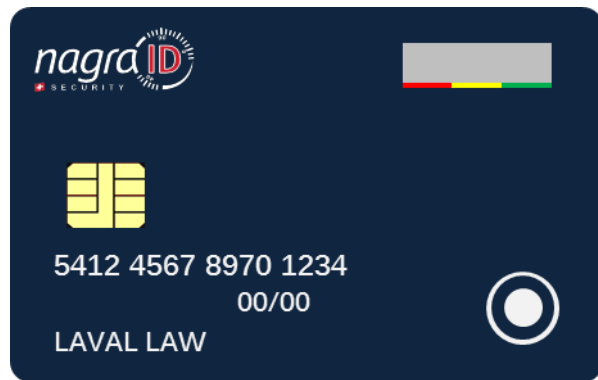

Mock screens of a financial management app.

Syncing process between the fuel gauge card and the financial management app

Various mock screens of the fuel gauge card