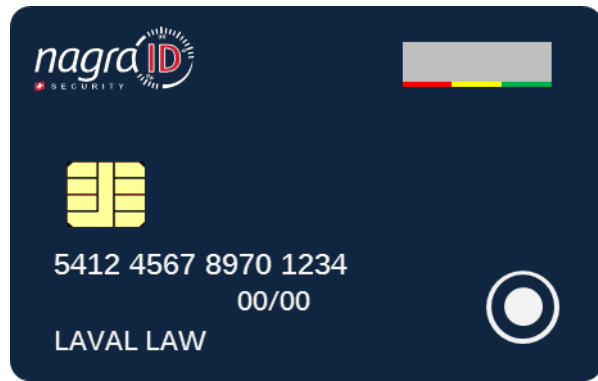

Mock screens of a financial management app.

Syncing process between the fuel gauge card and the financial management app

Various mock screens of the fuel gauge card