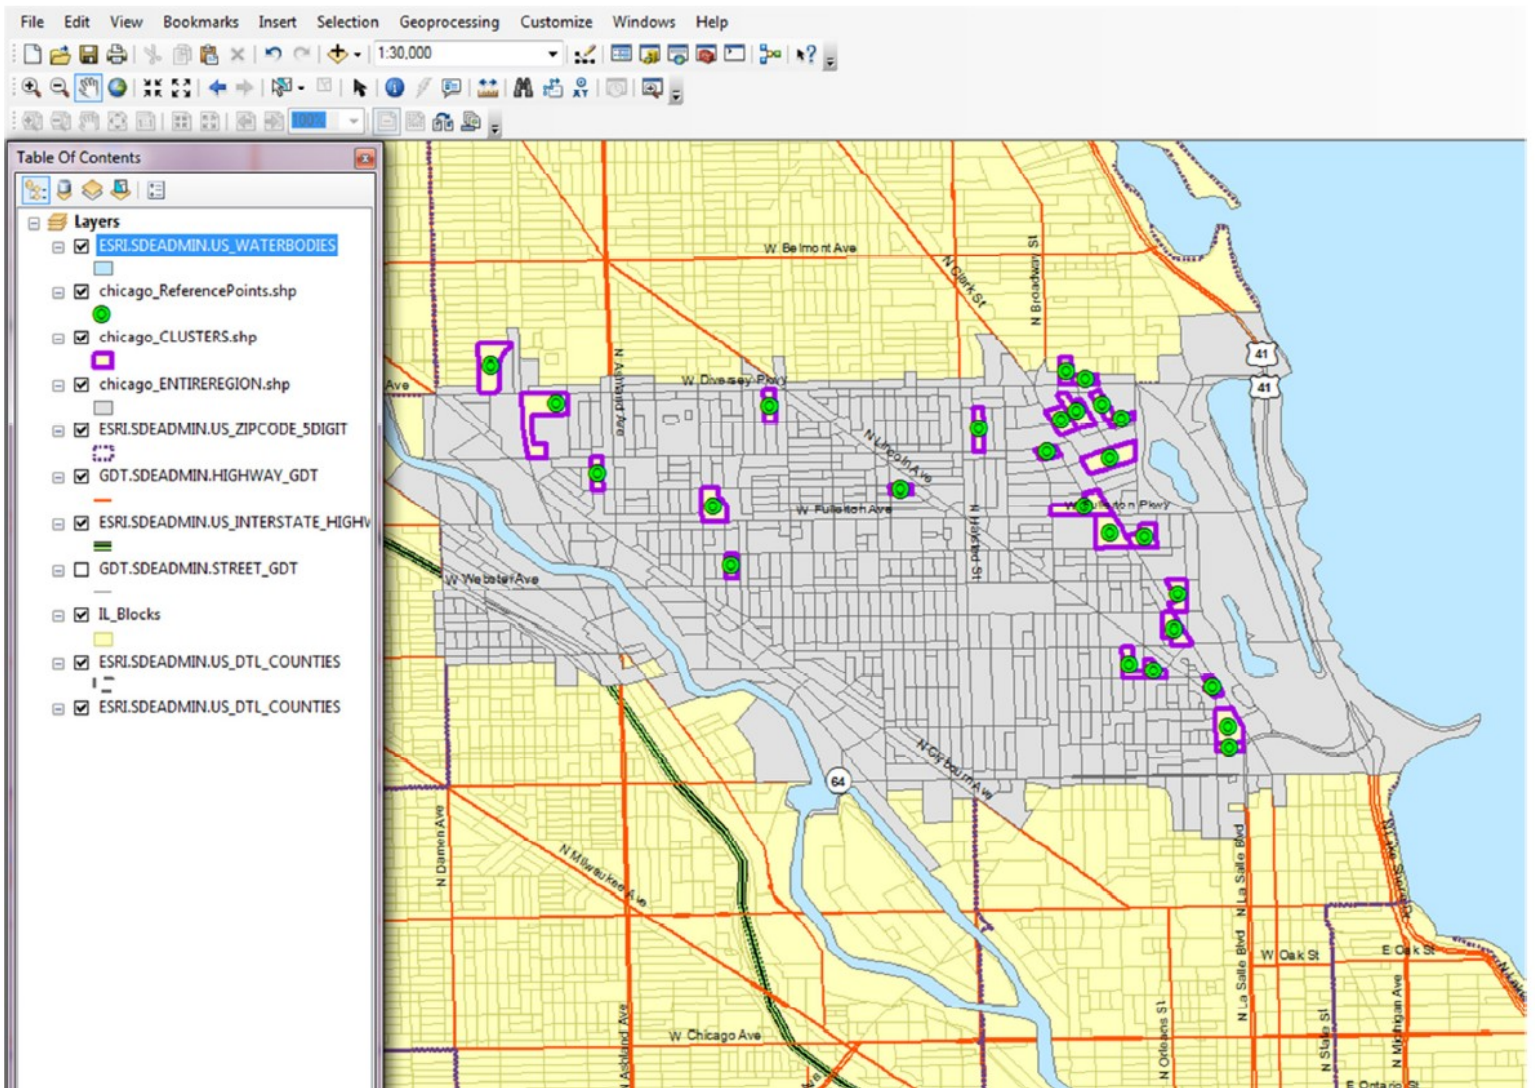

Attachment K: Sampling Frame and Chosen Clusters

Example: Sampling Frame (area of interest - in gray) and Chosen Clusters (outlined in purple)

Map of Individual Cluster (street view and satellite view)