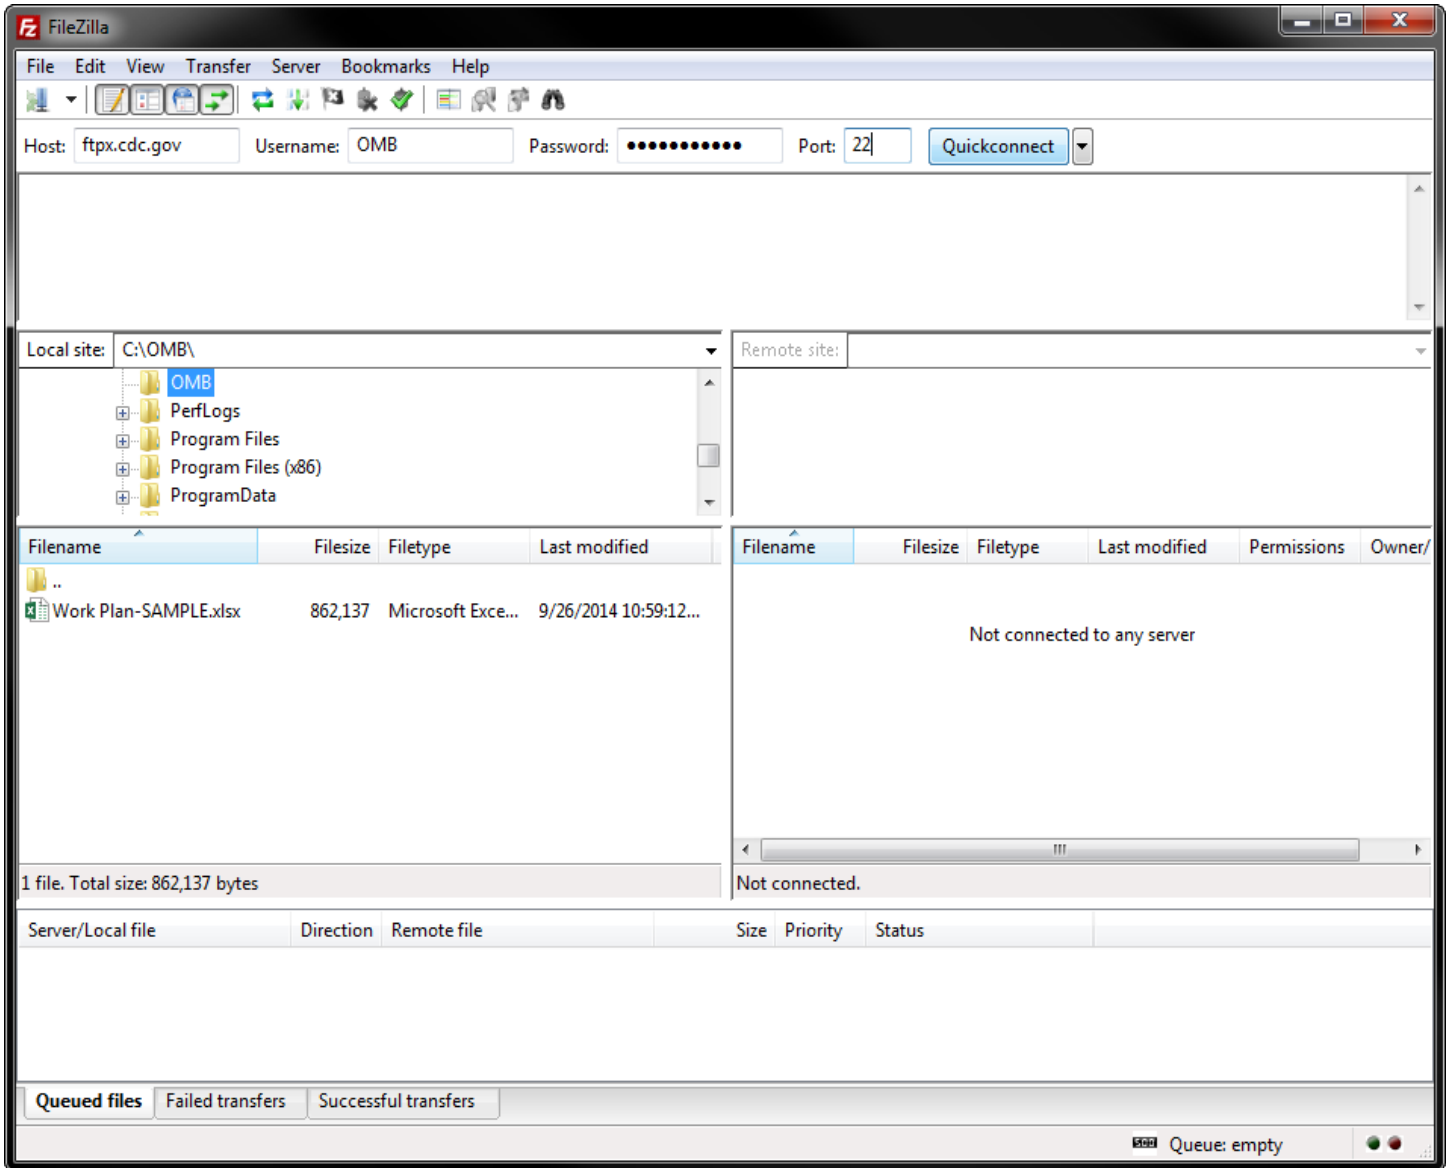

## Screen Shots of FTP Site for Data Transmission

### Connection Interface

Screen shot of connection interface (4 pieces of information required to log in —including username and password—on the row with the “Quickconnect” button)

## FTP Site

Screenshot of interface while connected to FTP site: Right-click the file to upload, and select the Upload operation. User name will put states directly into the state-specific directory; cannot view any other state's folder.