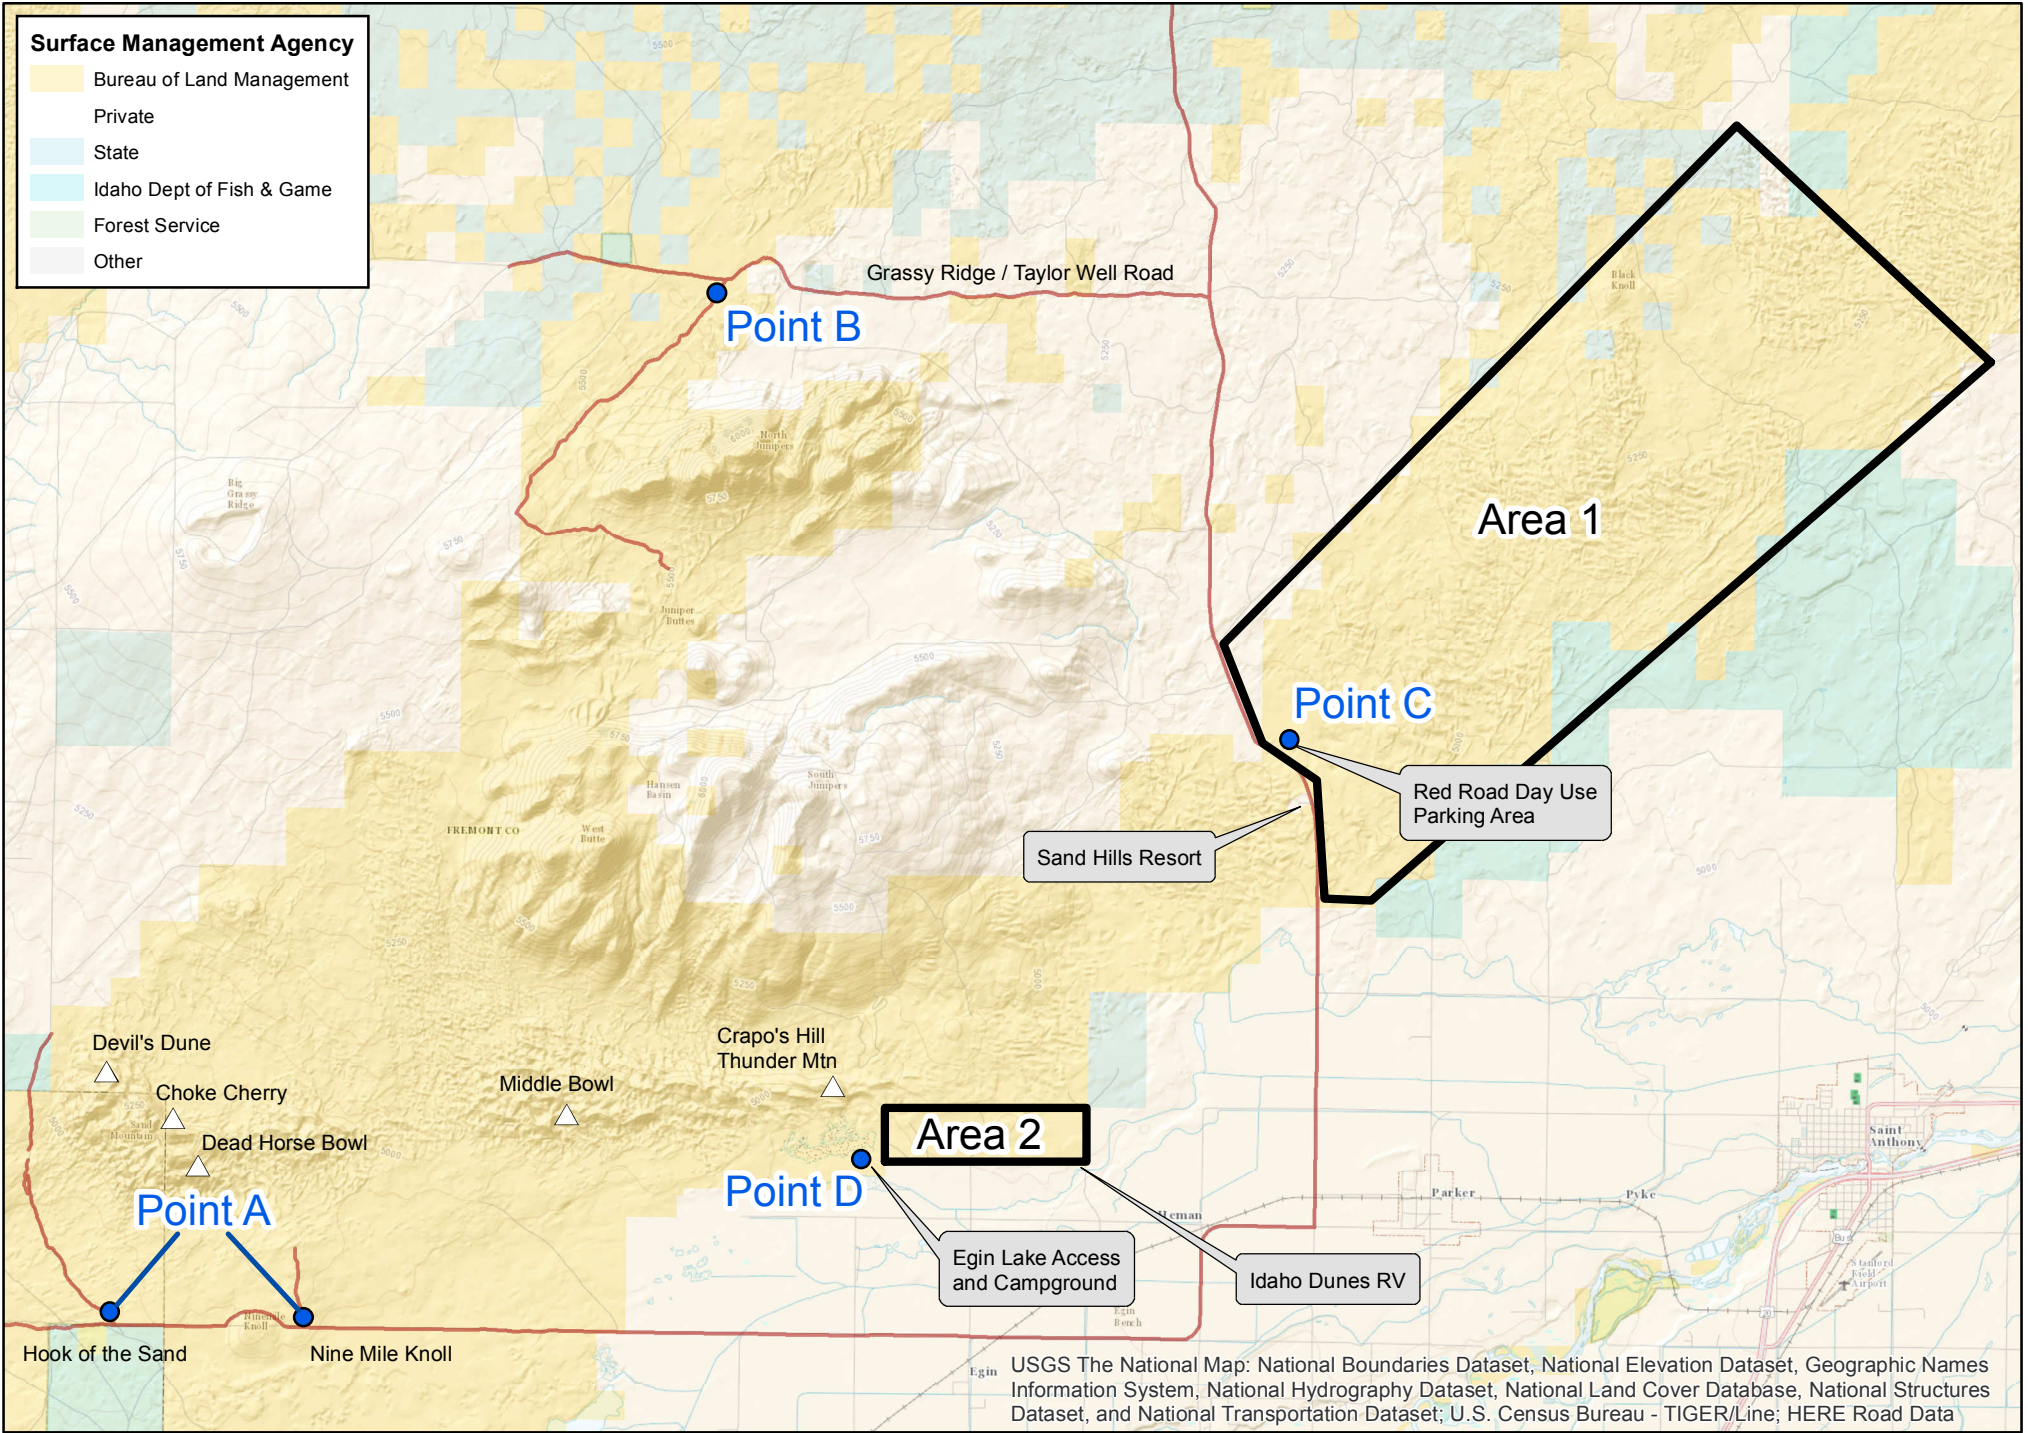

MAP

Surface Management Agency

- Bureau of Land Management
- Private
- State
- Idaho Dept of Fish & Game
- Forest Service
- Other

USGS The National Map: National Boundaries Dataset, National Elevation Dataset, Geographic Names Information System, National Hydrography Dataset, National Land Cover Database, National Structures Dataset, and National Transportation Dataset; U.S. Census Bureau - TIGER/Line; HERE Road Data