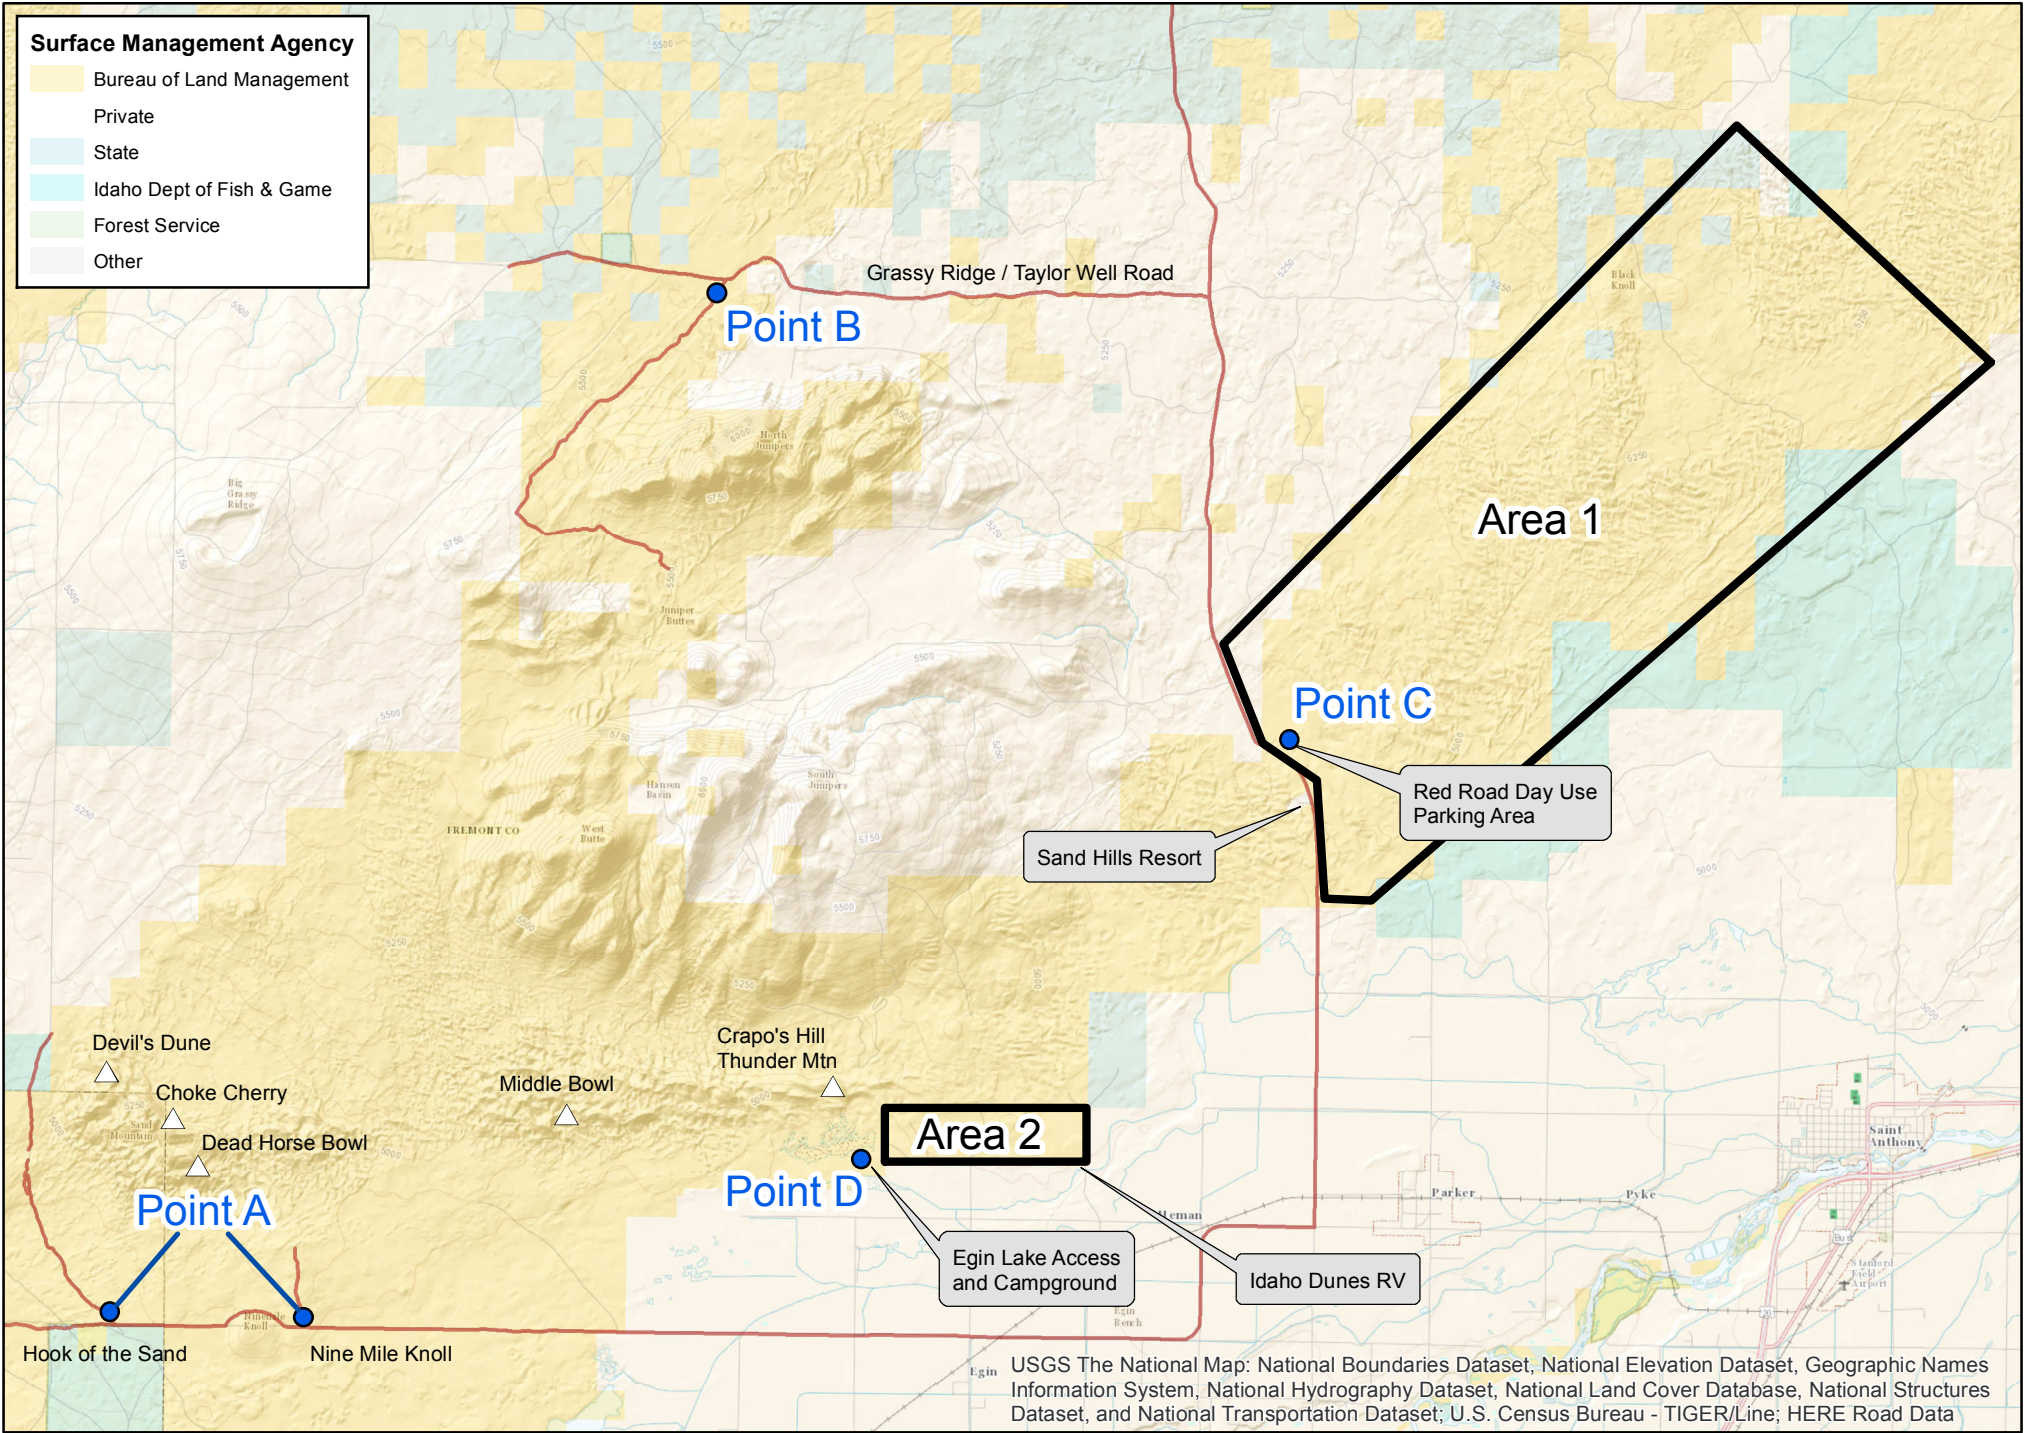

MAP

1. **Surface Management Agency**
2. Bureau of Land Management
   - Private
   - State
   - Idaho Dept of Fish & Game
   - Forest Service
   - Other

USGS The National Map: National Boundaries Dataset, National Elevation Dataset, Geographic Names Information System, National Hydrography Dataset, National Land Cover Database, National Structures Dataset, and National Transportation Dataset; U.S. Census Bureau - TIGER/Line; HERE Road Data