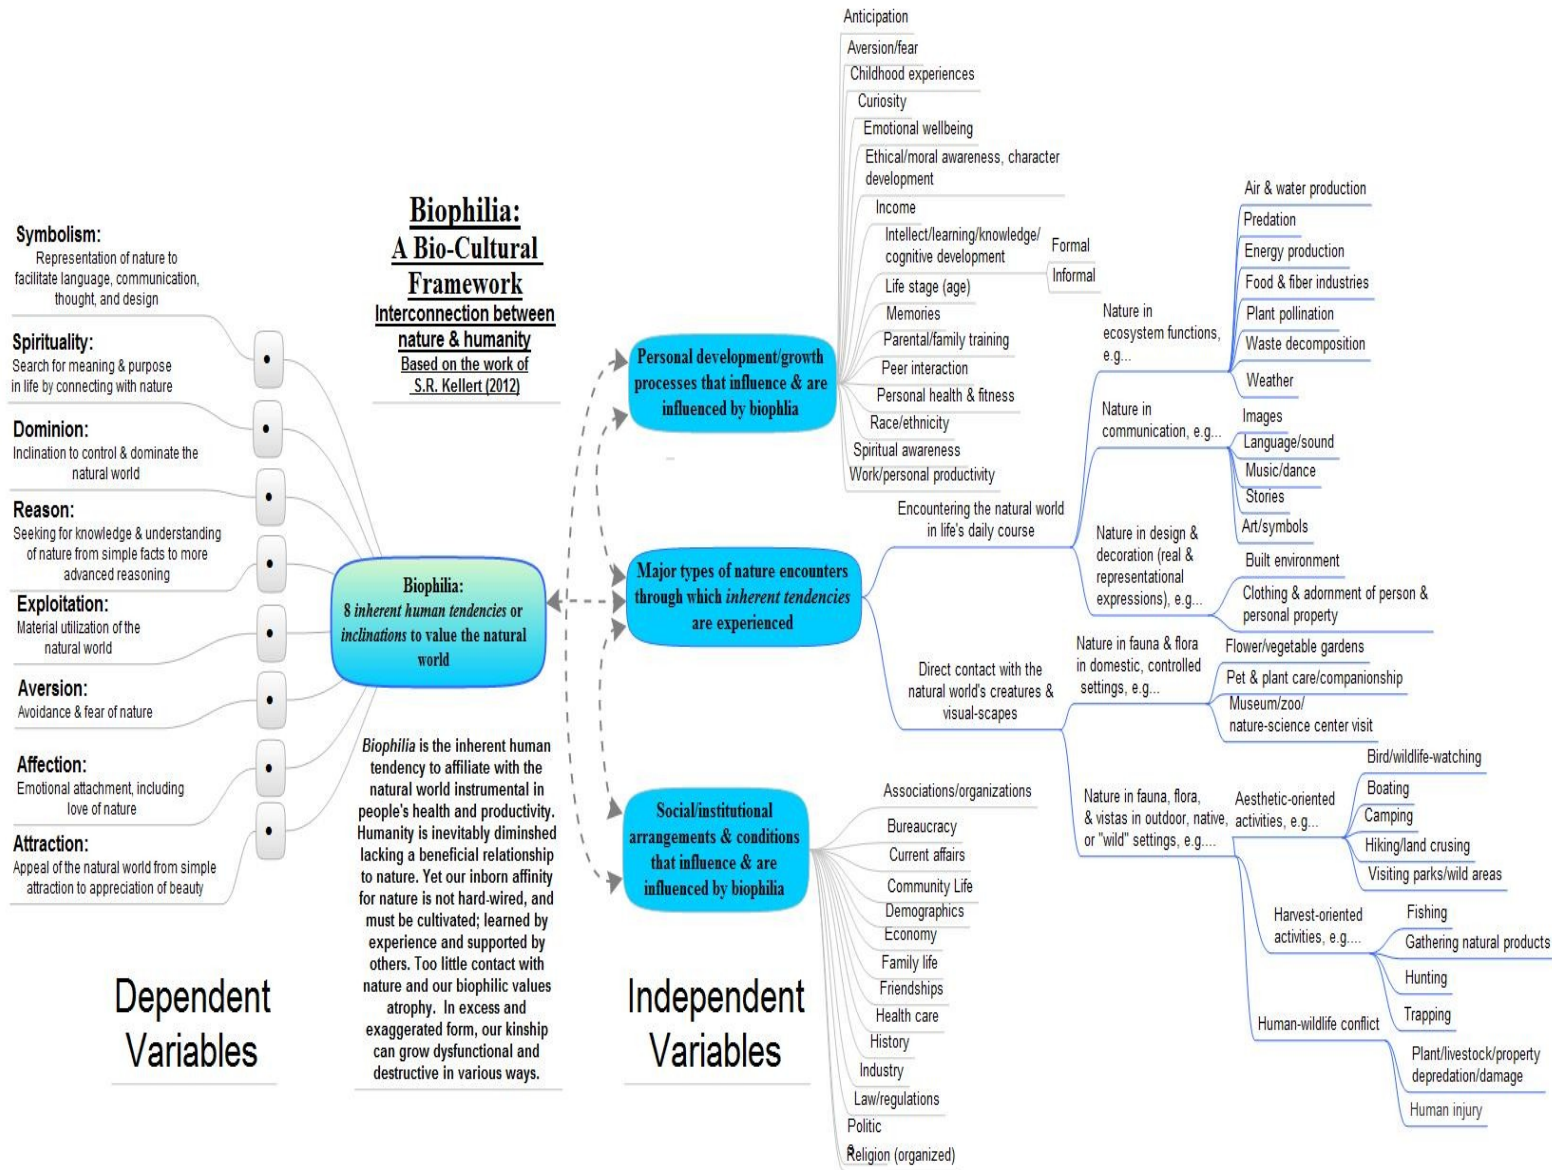

BIOPHILIA: A BIO-CULTURAL FRAMEWORK¹

¹Kellert, S. R. 2012. Birthright: people and nature in the modern world. New Haven and London: Yale University Press, 242pp.