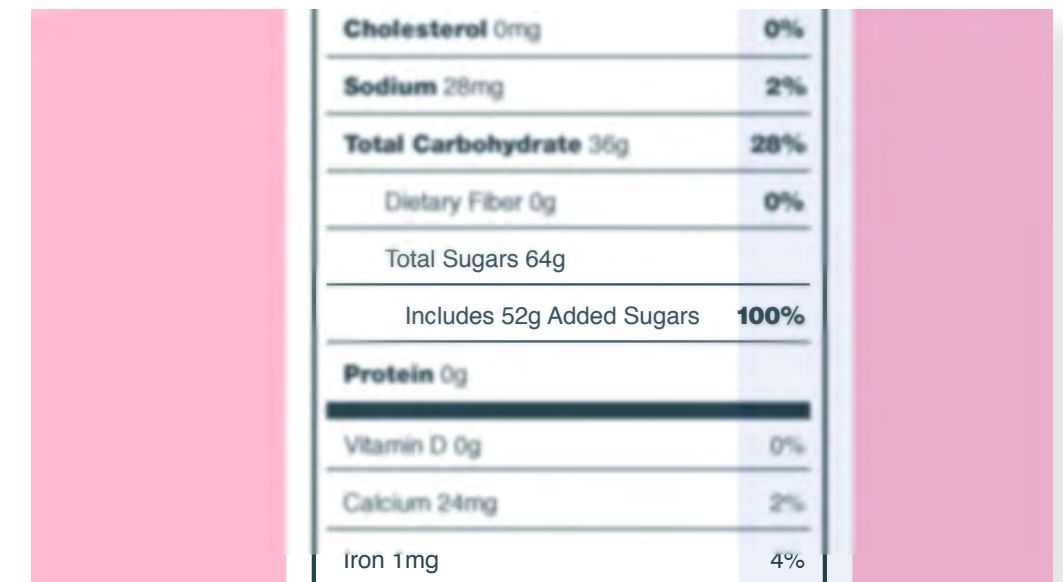

The Lemonade approaches for an interview.

The Lemonade turns around to show off its Nutrition Facts label.

Zoom into the Nutrition Facts label, revealing the high amount of sugar the Lemonade contains.

VISUAL NOTES

VOICE OVER

*Everybody wants to know what you're made of.
Can we read your label?*

(Crowd gasps)

*I had no idea some lemonades had
so much added sugar!*