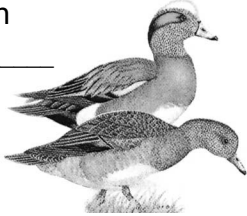

AMBCC Subsistence Migratory Bird Household Harvest Survey

Interior Alaska Harvest Report - **SPRING**

Upper Copper River and Interior Alaska

Did the household harvest birds or eggs from **April 1 to June 30**? YES NO

Village: _____ Household ID: _____ Harvest Year: _____ Date: _____

Wigeon
birds _____

eggs _____

Teal
birds _____

eggs _____

Mallard
birds _____

eggs _____

Pintail
birds _____