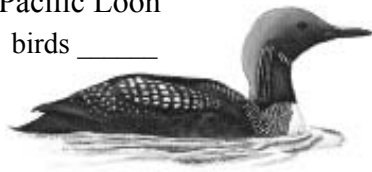

AMBCC Subsistence Migratory Bird Household Harvest Survey Southern Coastal Alaska Harvest Report SUMMER - July 1 to August 31

Village: _____ Household ID: _____ Harvest Year: _____ Date: _____

Common Loon
birds _____

eggs _____

Pacific Loon
birds _____

eggs _____

Red-throated Loon
birds _____

eggs _____

Grebe

birds _____

eggs _____