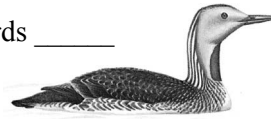

Southern Coastal Alaska Harvest Report

SPRING - April 1 to June 30

Village: _____ Household ID: _____ Harvest Year: _____ Date: _____

Common Loon

birds _____
eggs _____

Pacific Loon

birds _____
eggs _____

Red-throated Loon

birds _____
eggs _____

Yellow-billed Loon

birds _____
eggs _____

Grebe

birds _____

eggs _____

Cormorant

birds _____