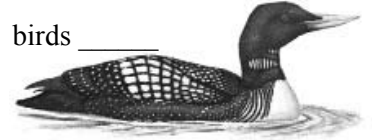

Southern Coastal Alaska Harvest Report

SPRING - April 1 to June 30

Village: _____ Household ID: _____ Harvest Year: _____ Date: _____

Common Loon

birds _____
eggs _____

Pacific Loon

birds _____
eggs _____

Red-throated Loon

birds _____
eggs _____

Yellow-billed Loon

birds _____
eggs _____

Grebe

birds _____

eggs _____

Cormorant

birds _____