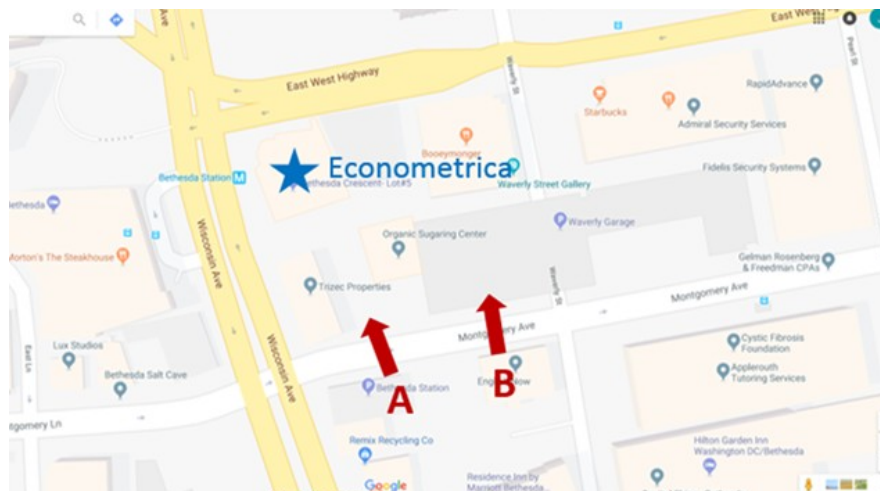

Directions to the Econometrica, Inc., Facility

Econometrica's Location:

7475 Wisconsin Avenue
Suite 1000
Bethesda, MD 20814

Phone Number: (301) 657-9883

By Metro

Econometrica is located on the Red Line directly above the **Bethesda Metro Station**. After you exit the farecard turnstiles, take the long escalator to the first below-ground level. At the top of the escalator, you will see a pedestrian tunnel on your right. Walk through the tunnel (to the east, under Wisconsin Avenue) and through the glass doors into the basement level of our building. Take the escalator to the ground floor and proceed through the glass doors on your right to the security desk. You will be greeted by an Econometrica Team member at the security desk to get signed in and escorted to the focus group.

By Car

Our office is located on the corner of Wisconsin Avenue and East West Highway in Bethesda. Visitor parking is available in the Bethesda Crescent Parking Garage (underground garage beneath our building) or the Waverly Parking Garage (next door). Both garages are located off Montgomery Avenue. Please see the map below for the access points for each garage.

A. Bethesda Crescent Parking Garage

Attachment E - Directions to Econometrica Facility

B. Waverly Parking Garage