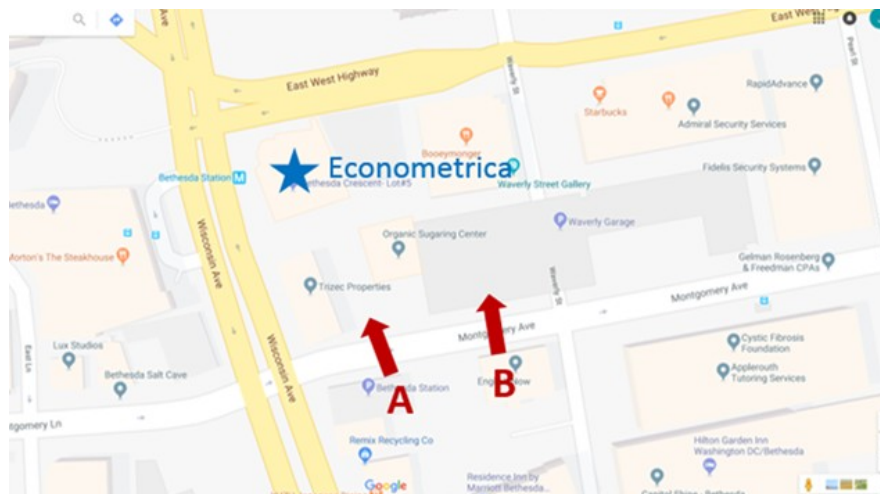

## Attachment E – Directions to Econometrica Facility

### Directions to the Econometrica, Inc., Facility

#### By Metro

Econometrica is located on the Red Line directly above the **Bethesda Metro Station**. After you exit the farecard turnstiles, take the long escalator to the first below-ground level. At the top of the escalator, you will see a pedestrian tunnel on your right. Walk through the tunnel (to the east, under Wisconsin Avenue) and through the glass doors into the basement level of our building. Take the escalator to the ground floor and proceed through the glass doors on your right to the security desk. You will be greeted by an Econometrica Team member at the security desk to get signed in and escorted to the focus group.

#### By Car

Our office is located on the corner of Wisconsin Avenue and East West Highway in Bethesda. Visitor parking is available in the Bethesda Crescent Parking Garage (underground garage beneath our building) or the Waverly Parking Garage (next door). Both garages are located off Montgomery Avenue. Please see the map below for the access points for each garage.