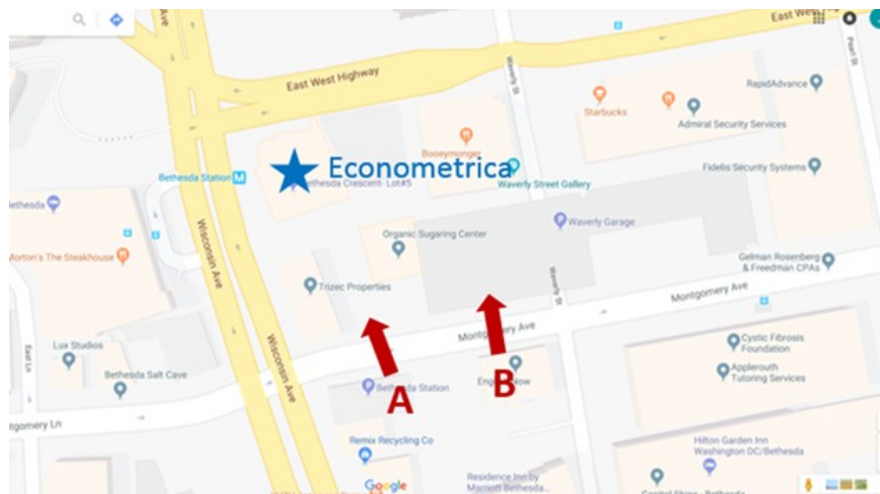

Attachment E – Directions to Econometrica Facility

Directions to the Econometrica, Inc., Facility

Econometrica's Location:

7475 Wisconsin Avenue
Suite 1000
Bethesda, MD 20814

Phone Number: (301) 657-9883

By Metro

Econometrica is located on the Red Line directly above the **Bethesda Metro Station**. After you exit the farecard turnstiles, take the long escalator to the first below-ground level. At the top of the escalator, you will see a pedestrian tunnel on your right. Walk through the tunnel (to the east, under Wisconsin Avenue) and through the glass doors into the basement level of our building. Take the escalator to the ground floor and proceed through the glass doors on your right to the security desk. You will be greeted by an Econometrica Team member at the security desk to get signed in and escorted to the focus group.

By Car

Our office is located on the corner of Wisconsin Avenue and East West Highway in Bethesda. Visitor parking is available in the Bethesda Crescent Parking Garage (underground garage beneath our building) or the Waverly Parking Garage (next door). Both garages are located off Montgomery Avenue. Please see the map below for the access points for each garage.