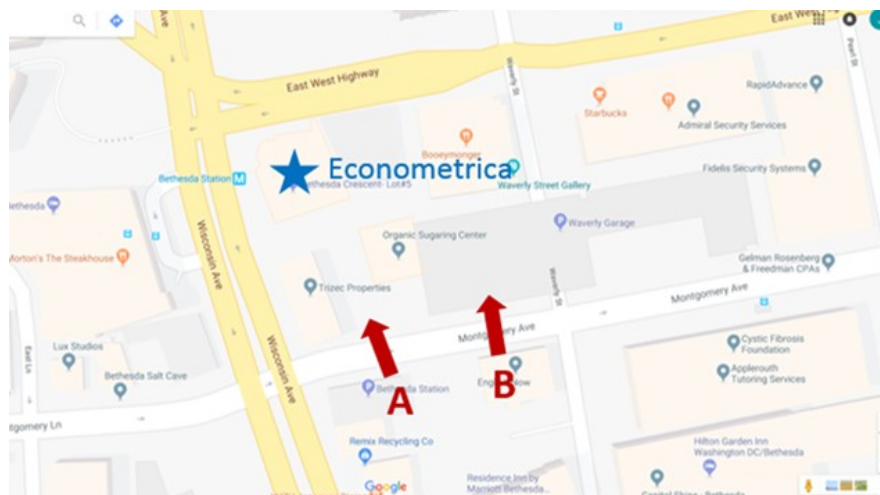

Attachment E – Directions to Econometrica Facility

Directions to the Econometrica, Inc., Facility

Econometrica's Location:

7475 Wisconsin Avenue
Suite 1000
Bethesda, MD 20814

Phone Number: (301) 657-9883

By Metro

Econometrica is located on the Red Line directly above the **Bethesda Metro Station**. After you exit the farecard turnstiles, take the long escalator to the first below-ground level. At the top of the escalator, you will see a pedestrian tunnel on your right. Walk through the tunnel (to the east, under Wisconsin Avenue) and through the glass doors into the basement level of our building. Take the escalator to the ground floor and proceed through the glass doors on your right to the security desk. You will be greeted by an Econometrica Team member at the security desk to get signed in and escorted to the focus group.

By Car

Our office is located on the corner of Wisconsin Avenue and East West Highway in Bethesda. Visitor parking is available in the Bethesda Crescent Parking Garage (underground garage beneath our building) or the Waverly Parking Garage (next door). Both garages are located off Montgomery Avenue. Please see the map below for the access points for each garage.