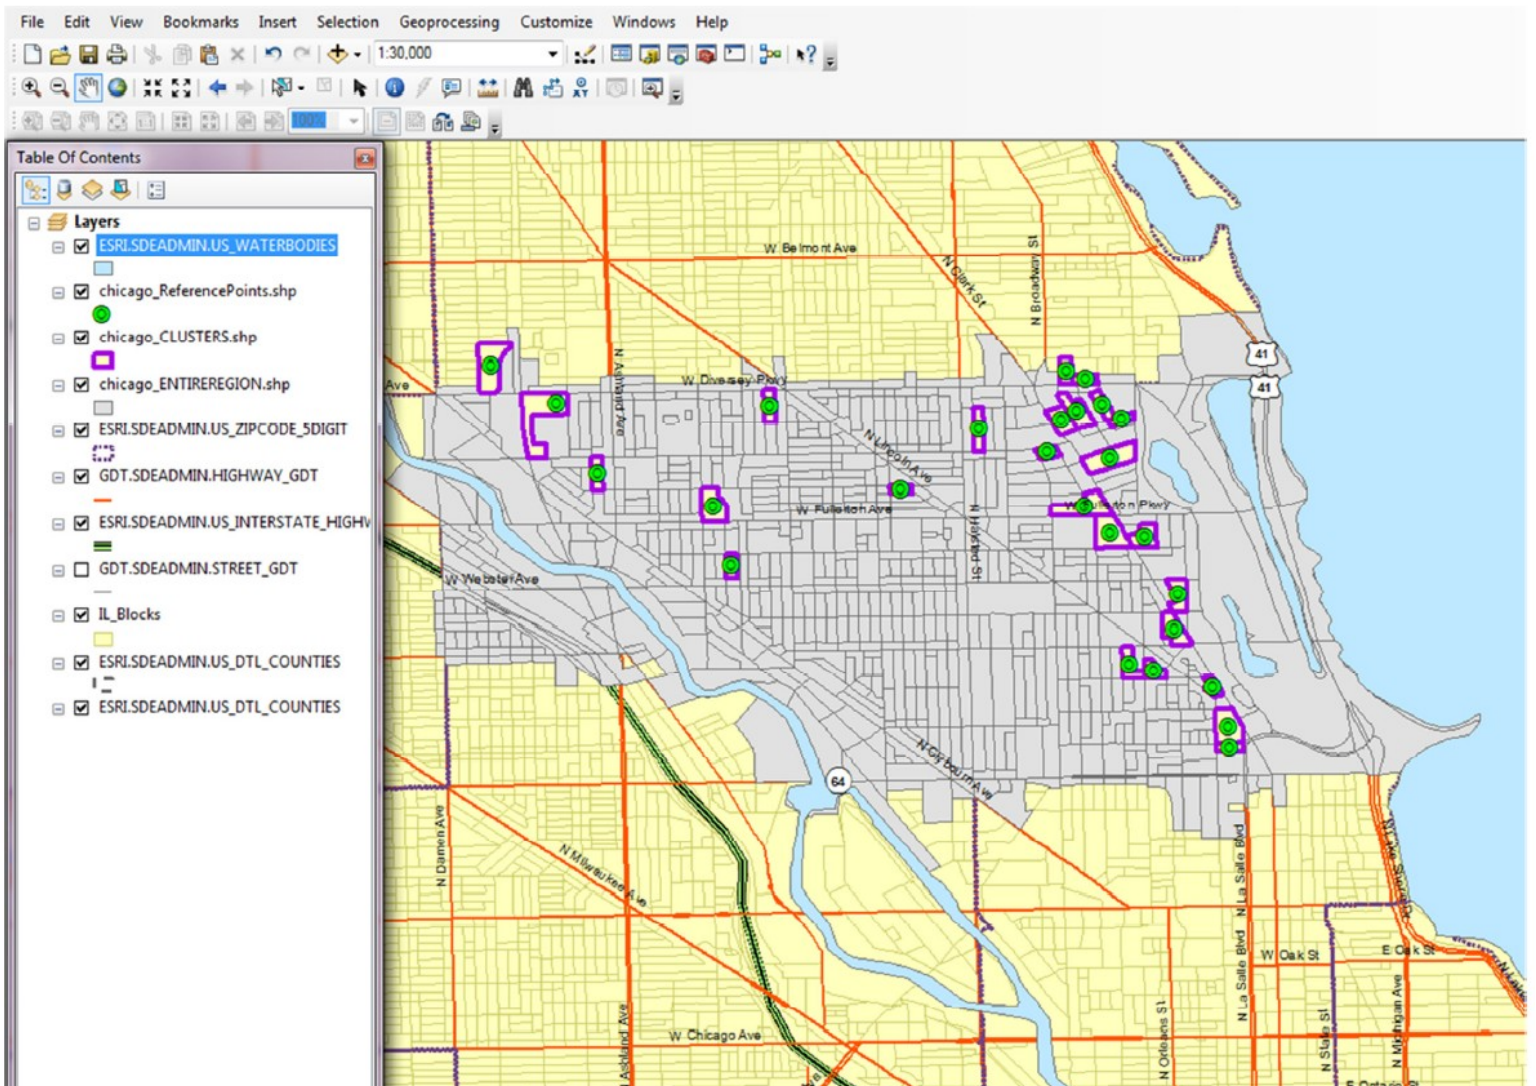

Attachment K: Sampling Frame and Chosen Clusters

Example: Sampling Frame (area of interest – in gray) and Chosen Clusters (outlined in purple)

Map of Individual Cluster (street view and satellite view)