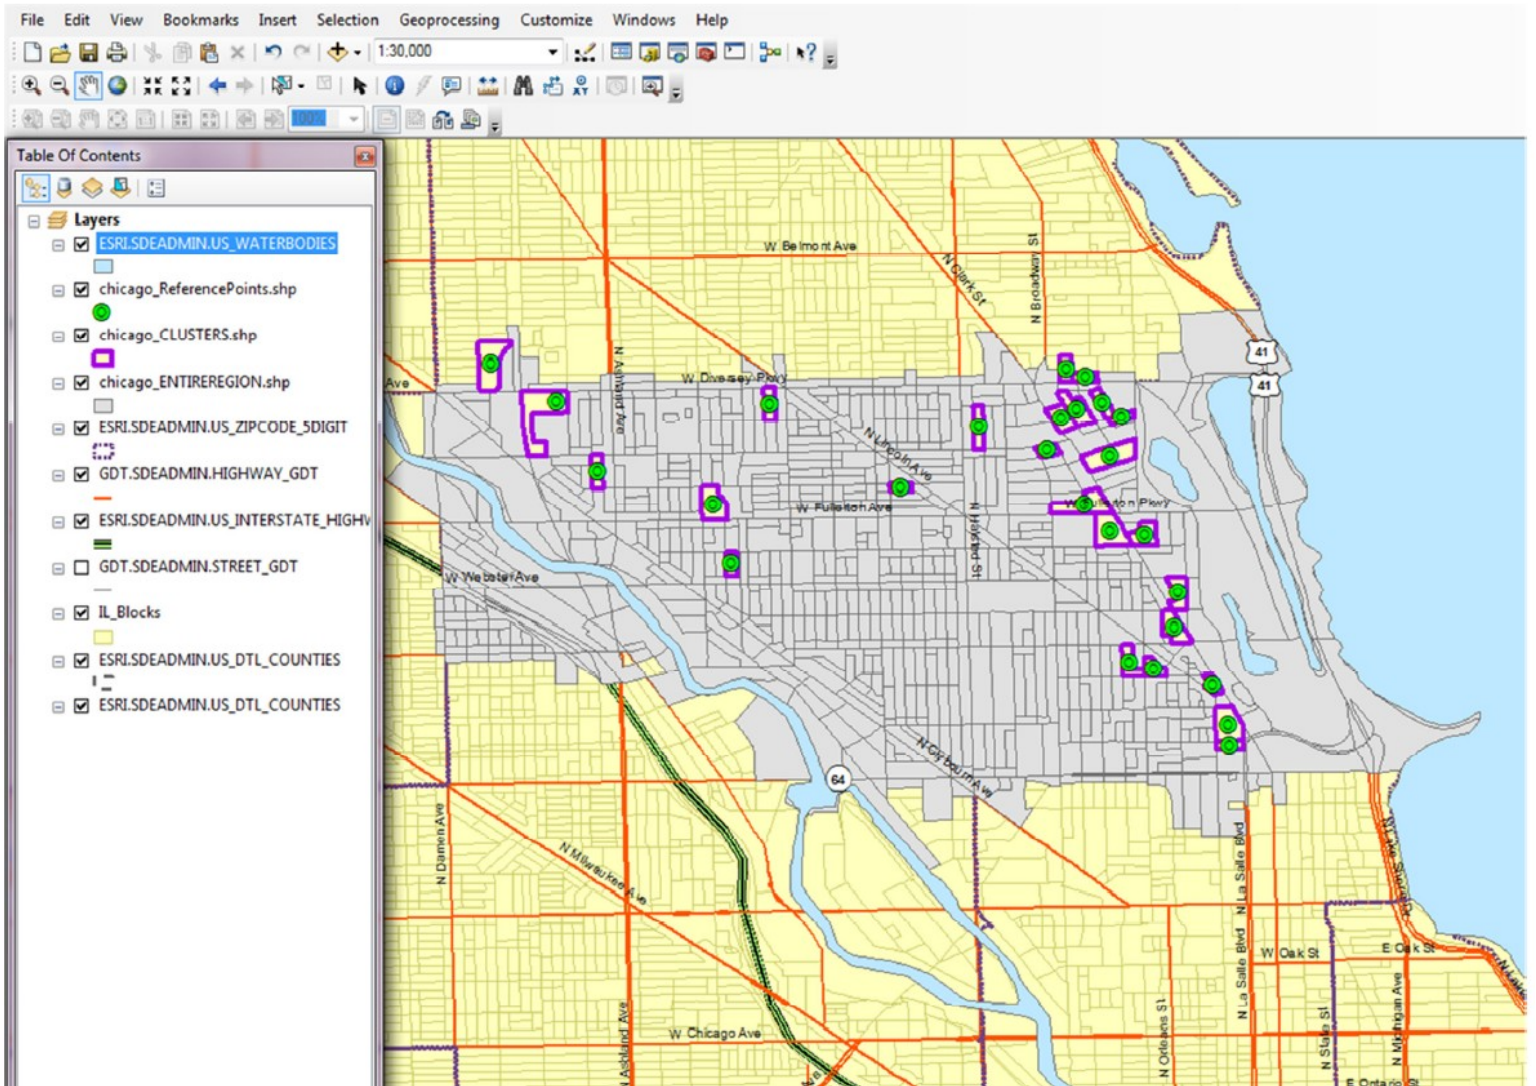

Attachment K: Sampling Frame and Chosen Clusters

Example: Sampling Frame (area of interest - in gray) and Chosen Clusters (outlined in purple)

Map of Individual Cluster (street view and satellite view)