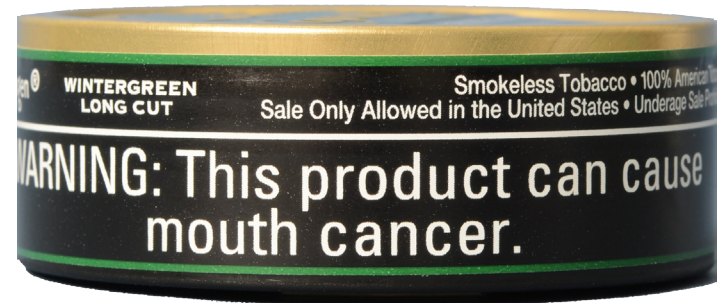

Bottom

Right Side

Back

If cigarette smokers switch completely to this product, they can lower their risk of cancer.

RECHARGE

CLASSIC TOBACCO

blu[®]
PLUS⁺

HIGH
2.4% nicotine
CLASSIC TOBACCO

Warning: This product contains nicotine. Nicotine is an addictive chemical.

blu.com
Quebec, Canada, CA
866.233.8766

Top

Front Side

Bottom

Side Warning Label

**WARNING: This product
can cause
mouth cancer.**

Top

Front Side

Bottom

Side Warning Label

If cigarette smokers switch completely to this product, they can lower their risk of lung disease.

WARNING: This product can cause mouth cancer.

Top

Bottom

Front Side

Back Side

PREMIUM WINTERGREEN

GRIZZLY[®]
LONG CUT

**WARNING: This product
can cause
mouth cancer.**

Top

Front Side

Bottom