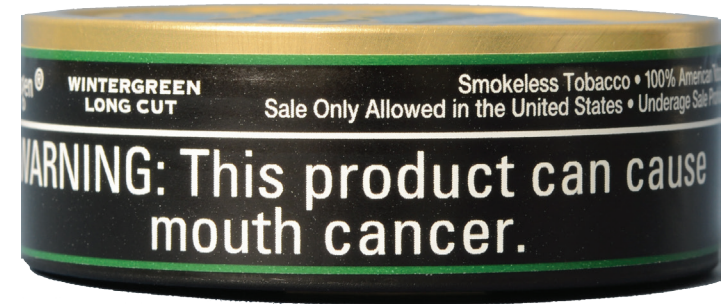

Bottom

Right Side

Back

If cigarette smokers switch completely to this product, they can lower their risk of cancer.

RECHARGE

CLASSIC TOBACCO

blu[®]
PLUS⁺

HIGH
2.4% nicotine
CLASSIC TOBACCO

Warning: This product contains nicotine. Nicotine is an addictive chemical.

blu.com
Quebec, Canada, CA
866.233.8766

Top

Front Side

Bottom

Side Warning Label

**WARNING: This product
can cause
mouth cancer.**

Top

Front Side

Bottom

Side Warning Label

If cigarette smokers switch completely to this product, they can lower their risk of lung disease.

WARNING: This product can cause mouth cancer.

Top

Bottom

Front Side

Back Side

PREMIUM WINTERGREEN

GRIZZLY[®]
LONG CUT

**WARNING: This product
can cause
mouth cancer.**

Top

Front Side

Bottom