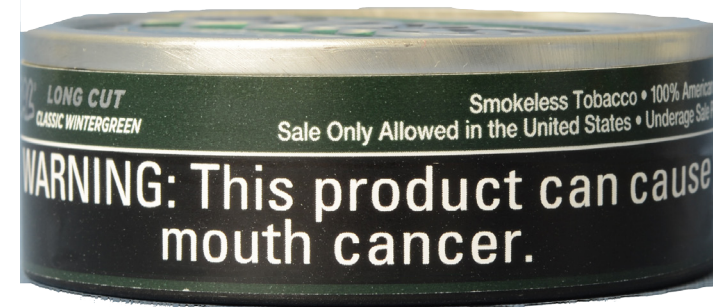

Right Side

Back

Bottom

MARKTEN XL
MARKTEN
XL

CLASSIC

If cigarette smokers switch completely to this product, they can lower their risk of cancer.

1 E-VAPOR DEVICE
USB CHARGER

Warning: This product contains nicotine. Nicotine is an addictive chemical.

UNDERAGE
SALE
PROHIBITED

Top

Bottom

Front Side

Side Warning Label

**WARNING: This product
can cause
mouth cancer.**

Top

Bottom

Front Side

Side Warning Label

If cigarette smokers switch completely to this product, they can lower their risk of lung disease.

WARNING: This product can cause mouth cancer.

Top

Left Side

Warning: This product contains nicotine. Nicotine is an addictive chemical.