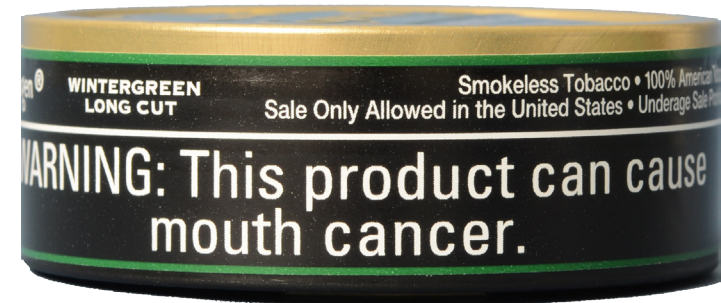

Bottom

Right Side

Back

If cigarette smokers switch completely to this product, they can lower their risk of cancer.

RECHARGE

CLASSIC TOBACCO

**blu**<sup>®</sup>  
PLUS<sup>+</sup>

HIGH  
2.4% nicotine  
CLASSIC TOBACCO

**blu**<sup>®</sup>  
PLUS<sup>+</sup>

**Warning: This product contains nicotine. Nicotine is an addictive chemical.**

blu.com  
Quincy, CA  
866.233.8586

Top

Front Side

Bottom

Side Warning Label

**WARNING: This product  
can cause  
mouth cancer.**

Top

Front Side

Bottom

Side Warning Label

If cigarette smokers switch completely to this product, they can lower their risk of lung disease.

**WARNING: This product can cause mouth cancer.**

Top

Bottom

Front Side

Back Side

PREMIUM WINTERGREEN

GRIZZLY<sup>®</sup>  
LONG CUT

**WARNING: This product  
can cause  
mouth cancer.**

Top

Bottom

Front Side