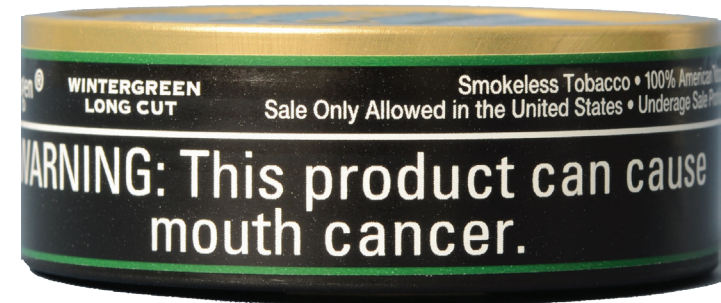

Bottom

Right Side

Back

If cigarette smokers switch completely to this product, they can lower their risk of cancer.

RECHARGE

CLASSIC TOBACCO

**blu**<sup>®</sup>  
PLUS<sup>+</sup>

HIGH  
2.4% nicotine  
CLASSIC TOBACCO

**blu**<sup>®</sup>  
PLUS<sup>+</sup>

**Warning: This product contains nicotine. Nicotine is an addictive chemical.**

blu.com  
Quincy, CA  
866.233.8586

Top

Front Side

Bottom

Side Warning Label

**WARNING: This product  
can cause  
mouth cancer.**

Top

Front Side

Bottom

Side Warning Label

If cigarette smokers switch completely to this product, they can lower their risk of lung disease.

**WARNING: This product can cause mouth cancer.**

Top

Bottom

Front Side

Back Side

PREMIUM WINTERGREEN

GRIZZLY<sup>®</sup>  
LONG CUT

**WARNING: This product  
can cause  
mouth cancer.**

Top

Bottom

Front Side