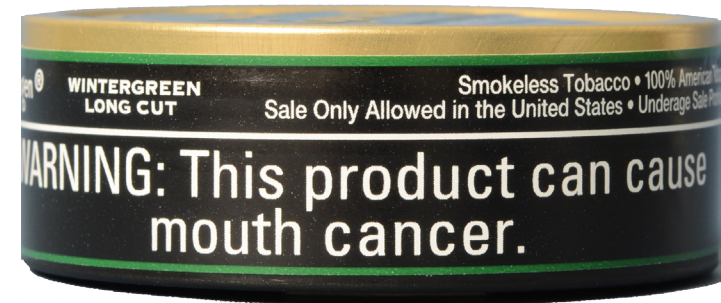

Top

Left Side

**Warning: This product contains nicotine. Nicotine is an addictive chemical.**

Right Side

Back

Bottom

Top

Left Side

Bottom

Right Side

Back

Top

Front Side

Bottom

Side Warning Label

**WARNING: This product  
can cause  
mouth cancer.**

Top

Front Side

Bottom

Side Warning Label

If cigarette smokers switch completely to this product, they can lower their risk of lung disease.

**WARNING: This product can cause mouth cancer.**

Top

Bottom

Front Side

Back Side

PREMIUM WINTERGREEN

GRIZZLY<sup>®</sup>  
LONG CUT

**WARNING: This product  
can cause  
mouth cancer.**

Top

Bottom

Front Side