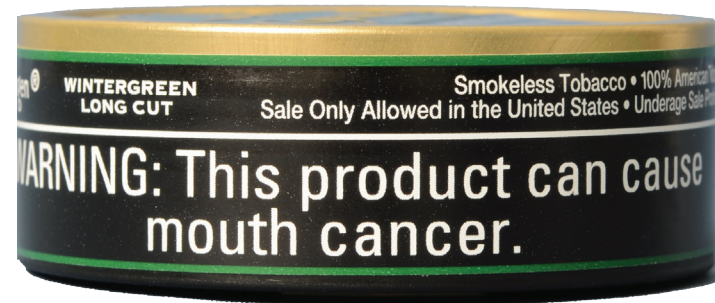

Top

Left Side

**Warning: This product contains nicotine. Nicotine is an addictive chemical.**

Right Side

Back

Bottom

Top

Left Side

Bottom

Right Side

Back

Top

Front Side

Bottom

Side Warning Label

**WARNING: This product  
can cause  
mouth cancer.**

Top

Front Side

Bottom

Side Warning Label

If cigarette smokers switch completely to this product, they can lower their risk of lung disease.

**WARNING: This product can cause mouth cancer.**

Top

Bottom

Front Side

Back Side

PREMIUM WINTERGREEN

GRIZZLY<sup>®</sup>  
LONG CUT

**WARNING: This product  
can cause  
mouth cancer.**

Top

Bottom

Front Side