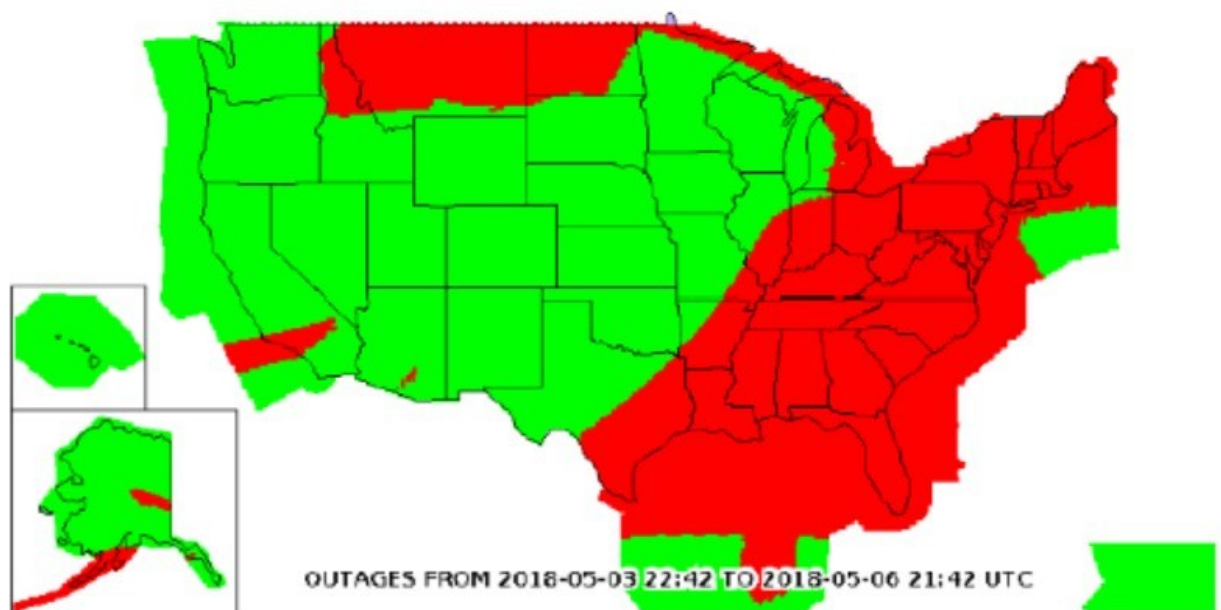

The following image illustrates the summary for NPA airspace with SA ON and no barometric aiding (refer to Figure 10-3, RAIM Summary — NPA Airspace, with SA On and No Baro-aiding).

Displaying TSO-C129, no barometric aiding, RAIM NPA airspace,
Selective Availability ON, mask angle: 5.0°

Outage Summaries available for 2018/05/03 22:42 - 2018/05/06 21:42
UTC

[Click here](#) to see an interactive version of this.