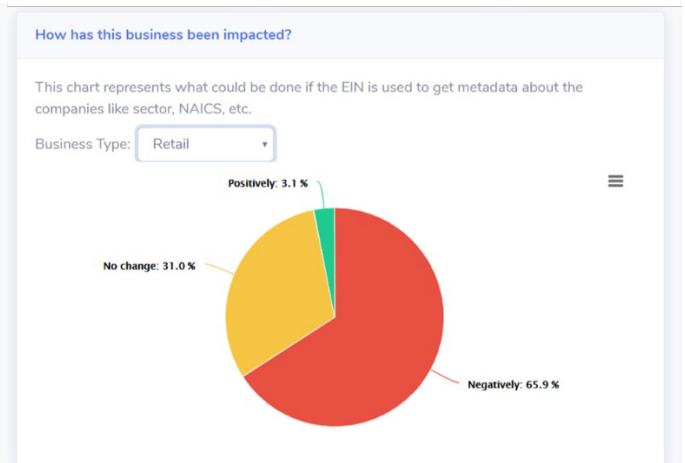

B: Small Business Pulse Survey Data Visualization Mockup

In the short-term, data will be represented in a user-friendly graphical format and available at <https://www.census.gov/businesspulsedata> as a featured experimental data product.

Yes No Questions

Using EINs

Trends

Geographical