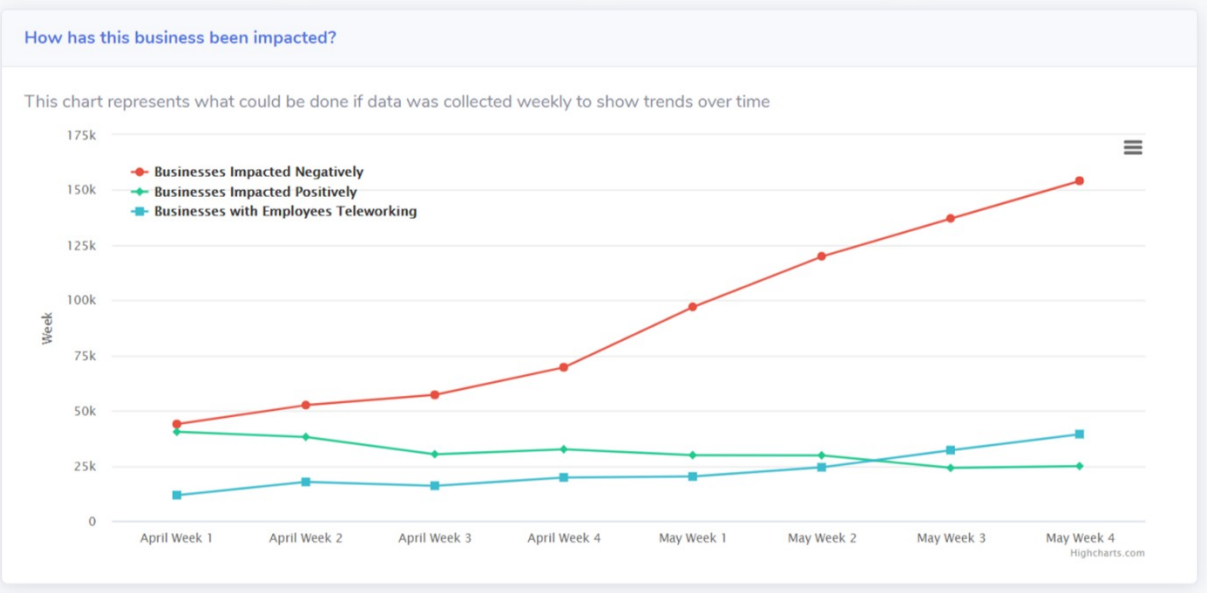

B: Small Business Pulse Survey Data Visualization Mockup

In the short-term, data will be represented in a user-friendly graphical format and available at <https://www.census.gov/businesspulsedata> as a featured experimental data product.

Yes No Questions

Using EINs

Trends

Geographical