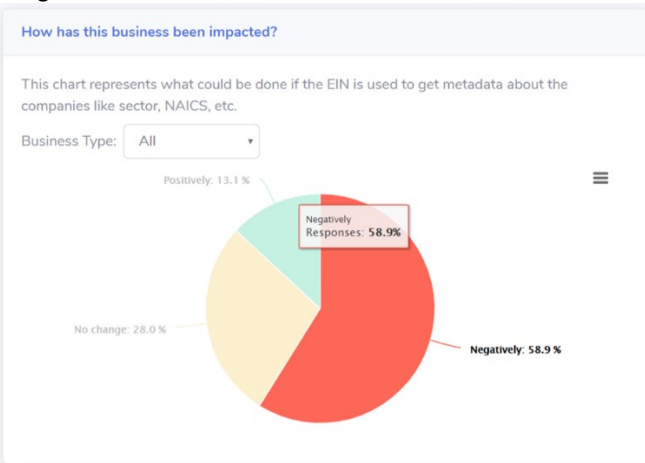

B: Small Business Pulse Survey Data Visualization Mockup

In the short-term, data will be represented in a user-friendly graphical format and available at <https://www.census.gov/businesspulsedata> as a featured experimental data product.

Yes No Questions

Using EINs

Trends

Geographical