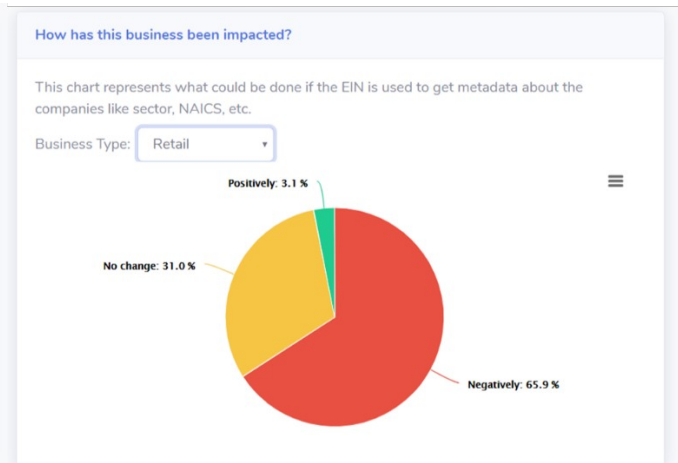

B: Small Business Pulse Survey Data Visualization Mockup

In the short-term, data will be represented in a user-friendly graphical format and available at <https://www.census.gov/businesspulsedata> as a featured experimental data product.

Yes No Questions

Using EINs

Trends

Geographical