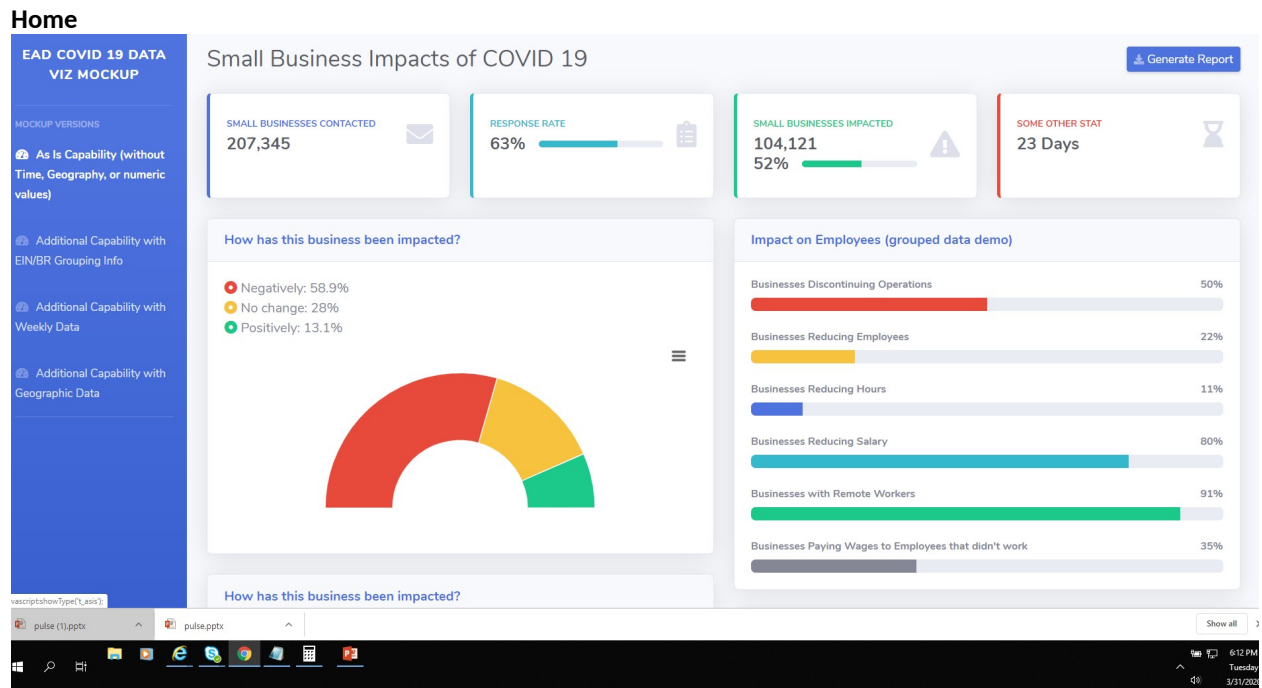

B: Small Business Pulse Survey Data Visualization Mockup

In the short-term, data will be represented in a user-friendly graphical format and available at <https://www.census.gov/businesspulsedata> as a featured experimental data product.