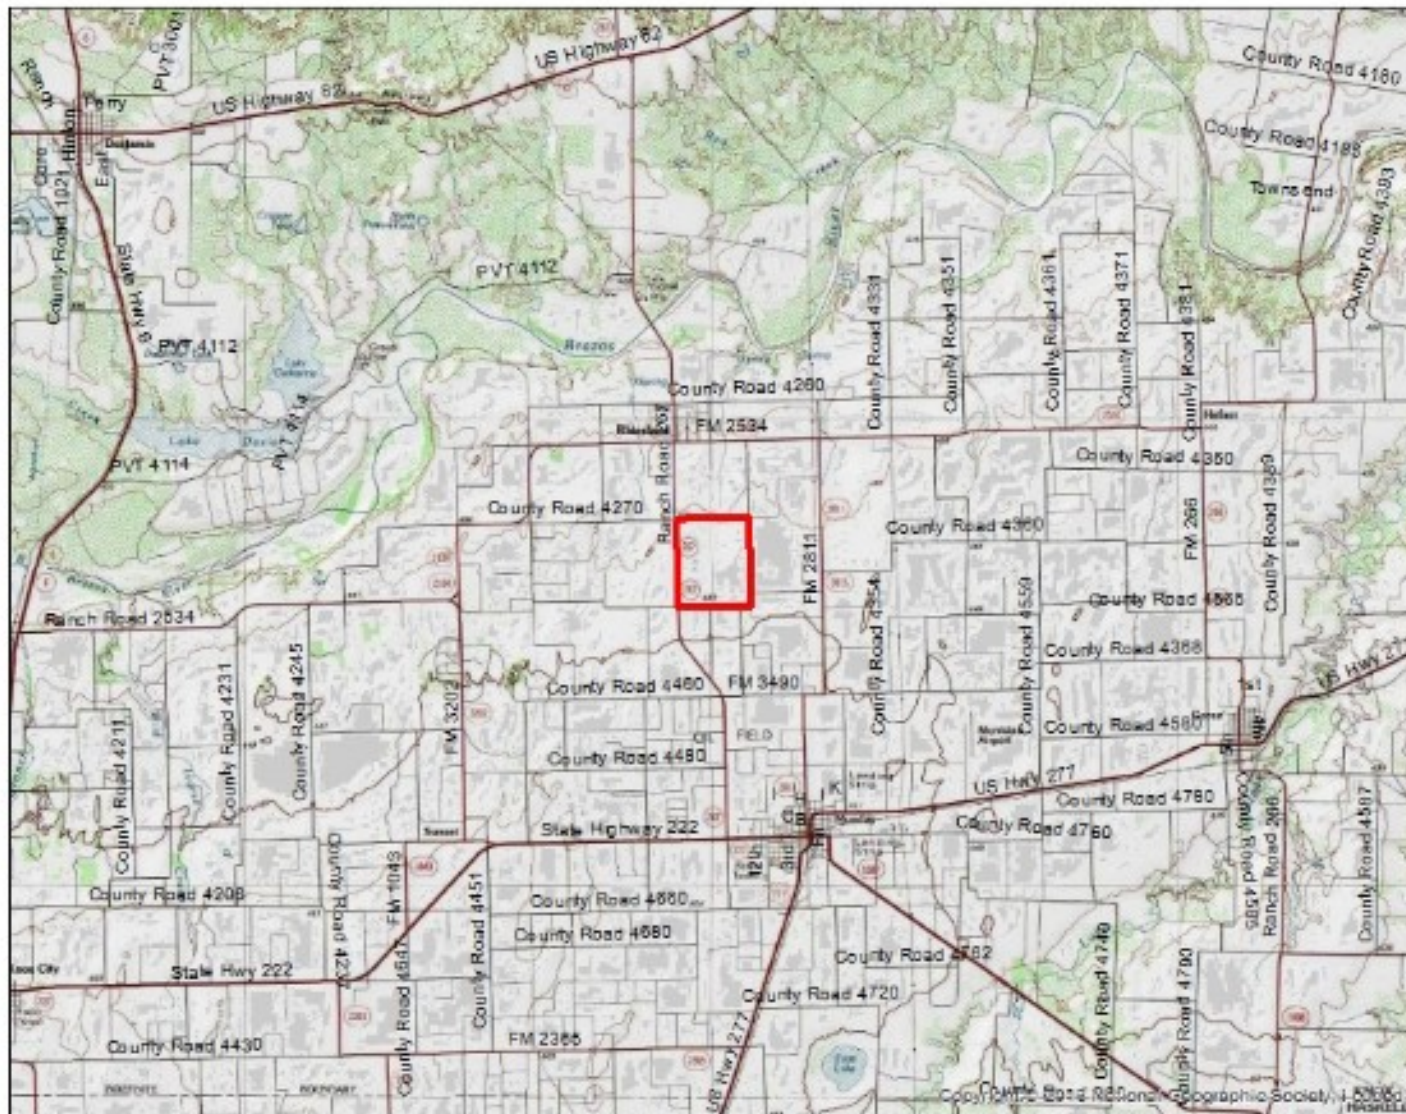

# Knox, TX

# 100023

Segment center:  
33° 30' 7" N  
99° 38' 45" W

Geospatial Science and Survey Section, Washington, D.C.

Raster map data - copyright  
Sure!MAPS RASTERHTI 1995 Vector Graphics  
streets and streetnames - copyright 2008  
TeleAtlas NA  
All rights reserved.